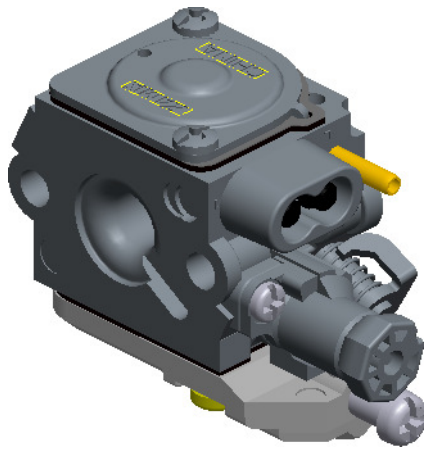

C1Q-P26C

ITEM	ZAMA PART NR.	DESCRIPTION
	C1Q-P26C	CARBURETOR ASSEMBLY
	RB-52	REBUILD KIT (1.3.4.5.19.20.21.22.24.25)
	GND-18	GASKET & DIAPHRAGM KIT (5.6.24.25)
	K017073	COVER KIT, PUMP (6.7.8)
1	0005004	PLUG, WELCH
2	A007175	NOZZLE ASS'Y, CHECK VALVE
3	0004004	STRAINER
4	0015092	DIAPHRAGM, PUMP
5	0016087	GASKET, PUMP
6	0017081	COVER, PUMP
7	0036001	PIECE, FRICTION
8	0035033	SCREW, THROTTLE ADJUST
9	16104010	SCREW
10	A053022	PLUNGER ASS'Y, STARTER
11	16103005	SCREW
12	0030241	SCREW, MAIN MIXTURE
13	0031241	SCREW, IDLE MIXTURE
14	A011180	SHAFT ASS'Y THROTTLE
15	0013081	SPRING, THROTTLE RETURN
16	0014108	VALVE, THROTTLE
17	156030045	SCREW
18	19500030	E-RING
19	0018004	VALVE, INLET NEEDLE
20	0021001	PIN
21	0020012	LEVER, METERING
22	0019005	SPRING, METERING LEVER
23	14803006	SCREW
24	0016019	GASKET, METERING CHAMBER
25	A015010	DIAPHRAGM ASS'Y, METERING
26	0028022	COVER, METERING
27	17203006	SCREW (WITH SERRATION)