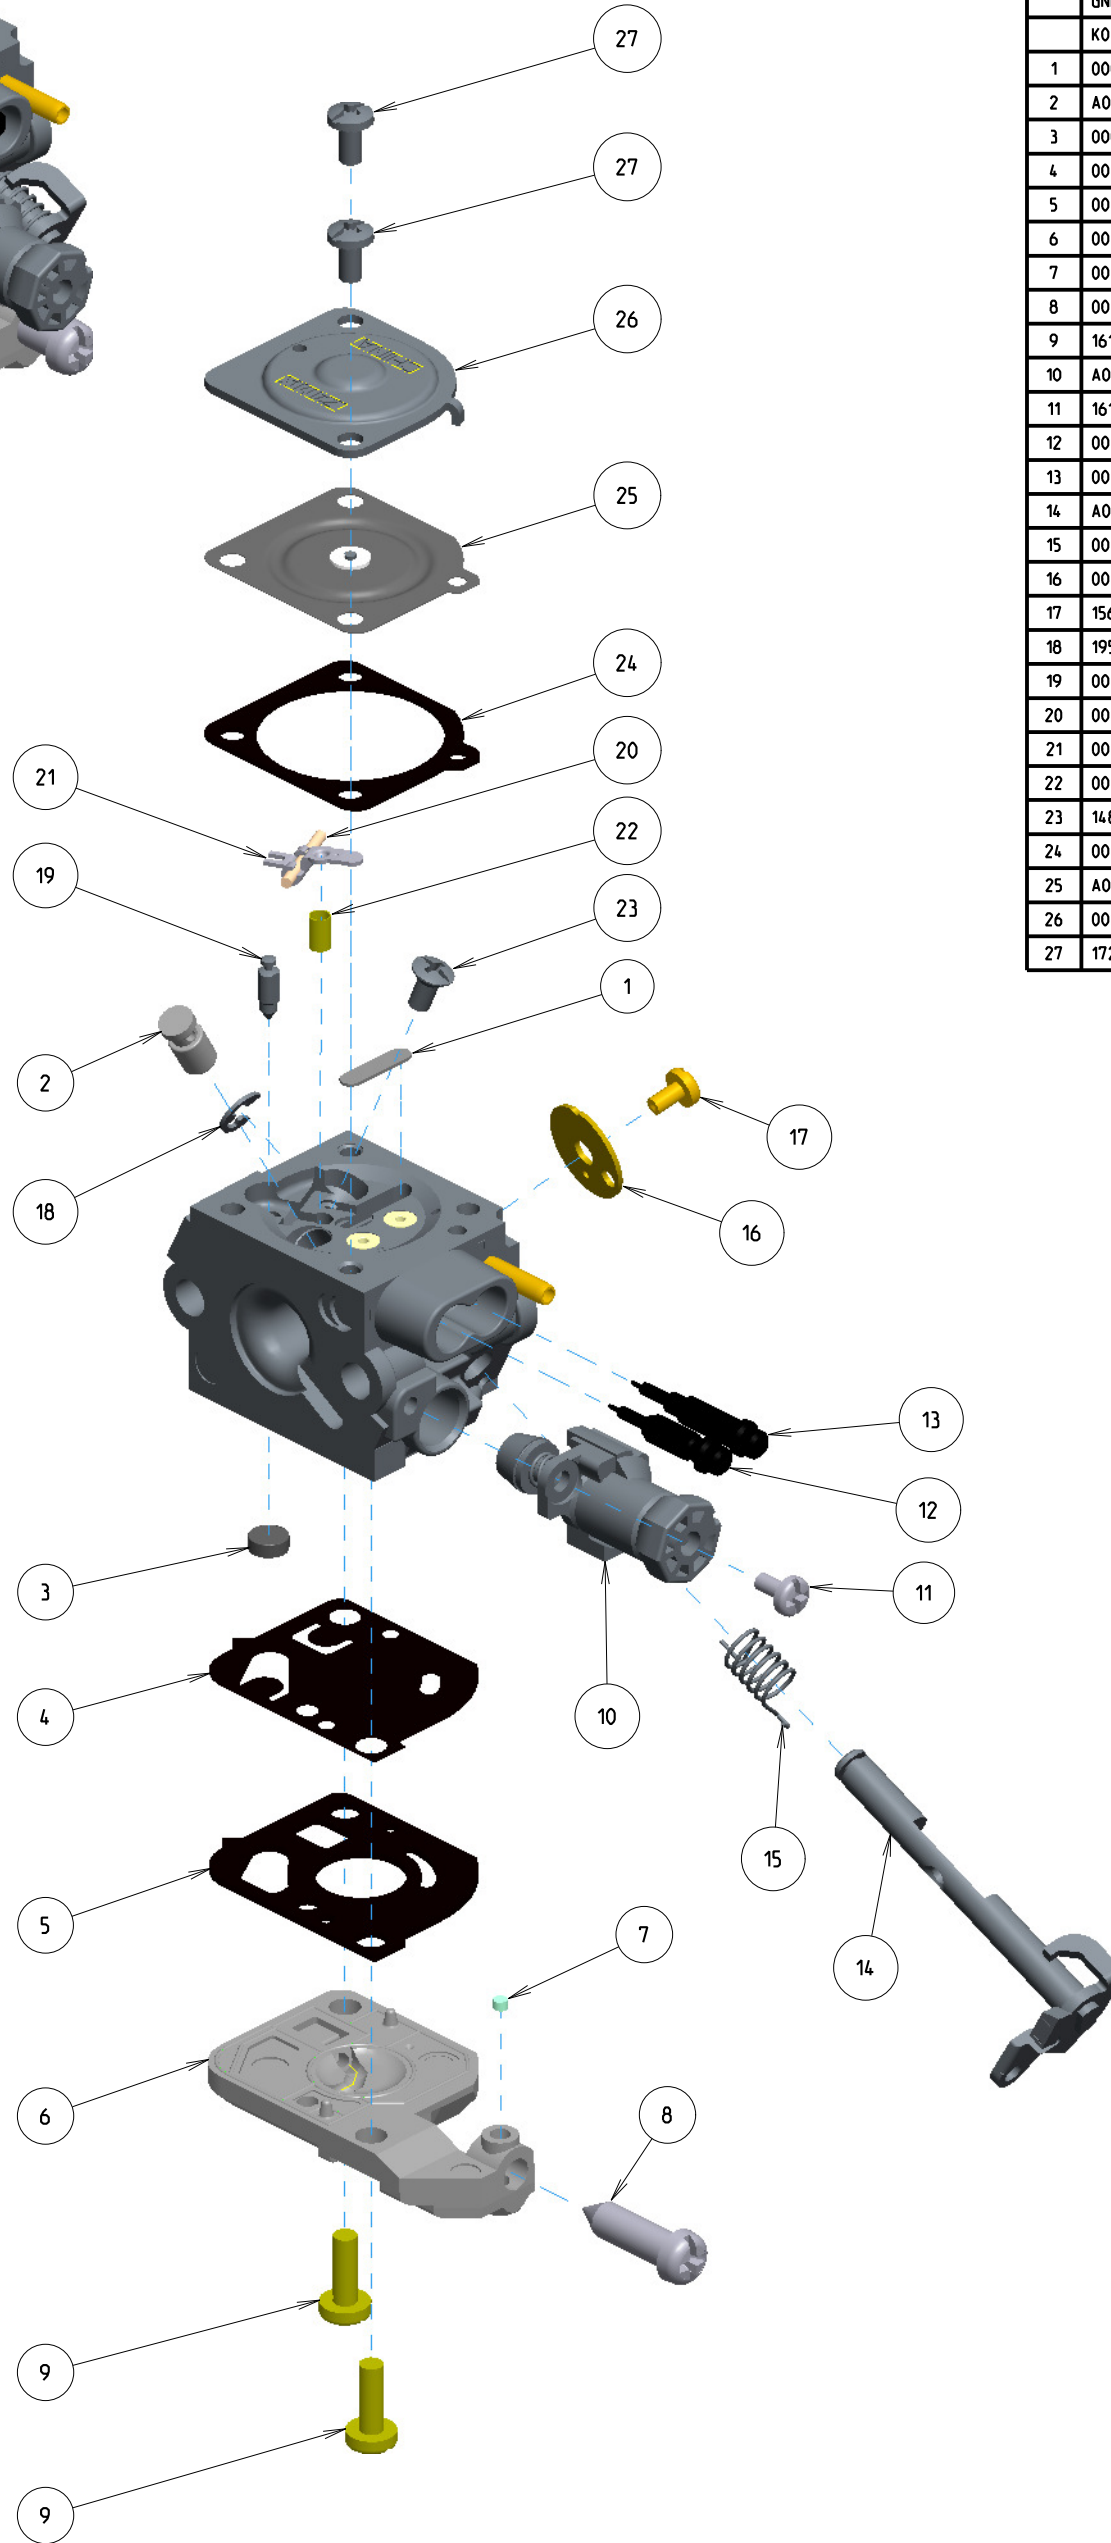

C1Q-P26C

ITEM	ZAMA PART NR.	DESCRIPTION
	C1Q-P26C	CARBURETOR ASSEMBLY
	RB-52	REBUILD KIT (1.3.4.5.19.20.21.22.24.25)
	GND-18	GASKET & DIAPHRAGM KIT (5.6.24.25)
	K017073	COVER KIT, PUMP (6.7.8)
1	0005004	PLUG, WELCH
2	A007175	NOZZLE ASS'Y, CHECK VALVE
3	0004004	STRAINER
4	0015092	DIAPHRAGM, PUMP
5	0016087	GASKET, PUMP
6	0017081	COVER, PUMP
7	0036001	PIECE, FRICTION
8	0035033	SCREW, THROTTLE ADJUST
9	16104010	SCREW
10	A053022	PLUNGER ASS'Y, STARTER
11	16103005	SCREW
12	0030241	SCREW, MAIN MIXTURE
13	0031241	SCREW, IDLE MIXTURE
14	A011180	SHAFT ASS'Y THROTTLE
15	0013081	SPRING, THROTTLE RETURN
16	0014108	VALVE, THROTTLE
17	156030045	SCREW
18	19500030	E-RING
19	0018004	VALVE, INLET NEEDLE
20	0021001	PIN
21	0020012	LEVER, METERING
22	0019005	SPRING, METERING LEVER
23	14803006	SCREW
24	0016019	GASKET, METERING CHAMBER
25	A015010	DIAPHRAGM ASS'Y, METERING
26	0028022	COVER, METERING
27	17203006	SCREW (WITH SERRATION)