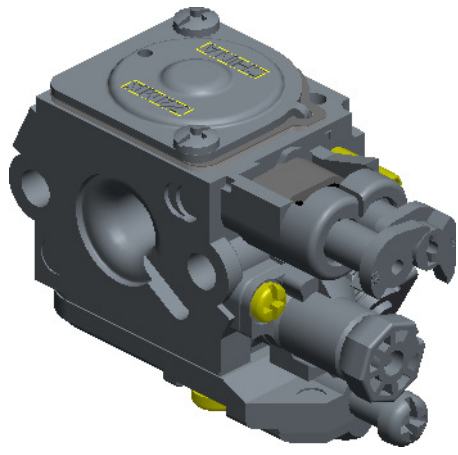

# C1Q-P18A

ITEM	ZAMA PART NR.	DESCRIPTION
	C1Q-P18A	CARBURETOR ASSEMBLY
	RB-52	REBUILD KIT (1,3,4,5,6,7,9,10,13,14)
	GND-18	GASKET & DIAPHRAGM KIT (9,10,13,14)
	K017073	COVER KIT, PUMP (15,16,17)
1	0005004	PLUG,WELCH
2	A007175	NOZZLE ASS'Y, CHECK VALVE
3	0004004	STRAINER
4	0021001	PIN
5	0019005	SPRING, METERING LEVER
6	0020012	LEVER,METERING
7	0018004	VALVE,INLET NEEDLE
8	14803006	SCREW
9	0016019	GASKET,METERING CHAMBER
10	A015010	DIAPHRAGM ASS'Y,METERING
11	0028022	COVER, METERING
12	17203006	SCREW (WITH SERRATION)
13	0015092	DIAPHRAGM,PUMP
14	0016087	GASKET, PUMP
15	0017081	COVER, PUMP
16	0036001	PIECE, FRICTION
17	0035033	SCREW, THROTTLE ADJUST
18	16104010	SCREW
19	0009028	RETAINER,LIMIT CAP
20	0051027	BOOT
21	0031165	SCREW, IDLE MIXTURE
22	0030190	SCREW, MAIN MIXTURE
23	0026014	WASHER
24	0061056	LIMITER, TAMPER RESIST (O.D.LATCH)
25	0061026	LIMITER,TAMPER RESISTANCE
26	A053022	PLUNGER ASS'Y, STARTER
27	16103005	SCREW
28	A011180	SHAFT ASS'Y THROTTLE
29	0013081	SPRING, THROTTLE RETURN
30	0014080	VALVE, THROTTLE
31	156030045	SCREW
32	19500030	E-RING