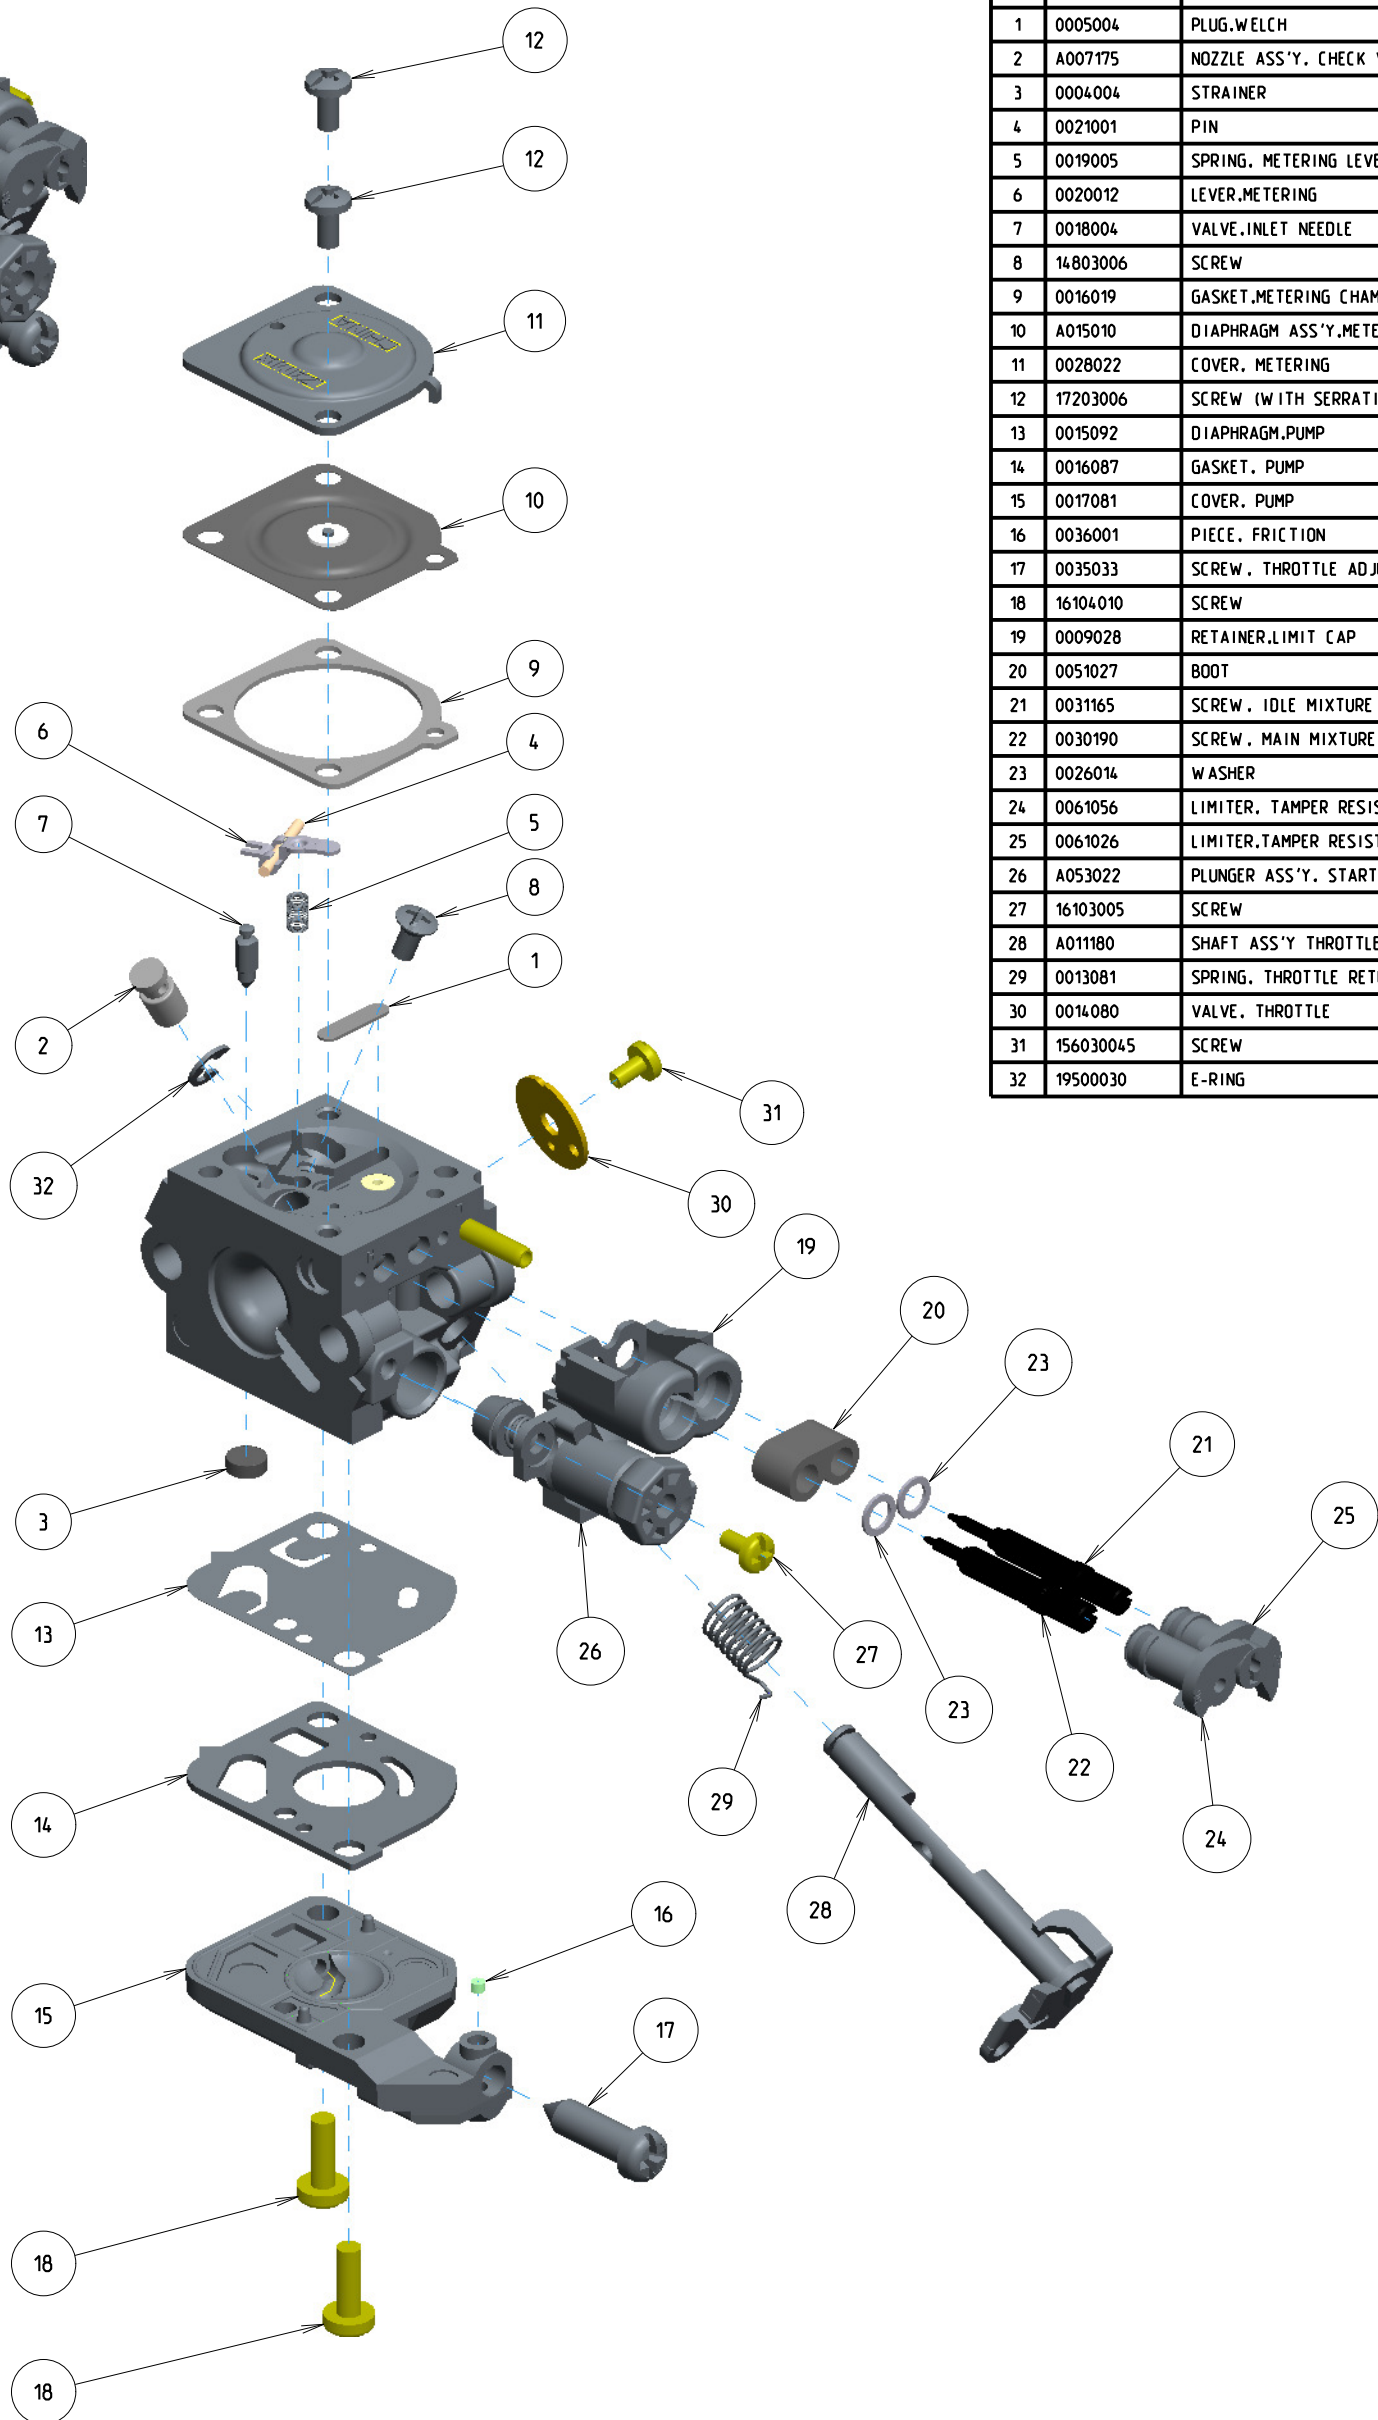

# C1Q-P18A

ITEM	ZAMA PART NR.	DESCRIPTION
	C1Q-P18A	CARBURETOR ASSEMBLY
	RB-52	REBUILD KIT (1,3,4,5,6,7,9,10,13,14)
	GND-18	GASKET & DIAPHRAGM KIT (9,10,13,14)
	K017073	COVER KIT, PUMP (15,16,17)
1	0005004	PLUG,WELCH
2	A007175	NOZZLE ASS'Y, CHECK VALVE
3	0004004	STRAINER
4	0021001	PIN
5	0019005	SPRING, METERING LEVER
6	0020012	LEVER,METERING
7	0018004	VALVE,INLET NEEDLE
8	14803006	SCREW
9	0016019	GASKET,METERING CHAMBER
10	A015010	DIAPHRAGM ASS'Y,METERING
11	0028022	COVER, METERING
12	17203006	SCREW (WITH SERRATION)
13	0015092	DIAPHRAGM,PUMP
14	0016087	GASKET, PUMP
15	0017081	COVER, PUMP
16	0036001	PIECE, FRICTION
17	0035033	SCREW, THROTTLE ADJUST
18	16104010	SCREW
19	0009028	RETAINER,LIMIT CAP
20	0051027	BOOT
21	0031165	SCREW, IDLE MIXTURE
22	0030190	SCREW, MAIN MIXTURE
23	0026014	WASHER
24	0061056	LIMITER, TAMPER RESIST (O.D.LATCH)
25	0061026	LIMITER,TAMPER RESISTANCE
26	A053022	PLUNGER ASS'Y, STARTER
27	16103005	SCREW
28	A011180	SHAFT ASS'Y THROTTLE
29	0013081	SPRING, THROTTLE RETURN
30	0014080	VALVE, THROTTLE
31	156030045	SCREW
32	19500030	E-RING