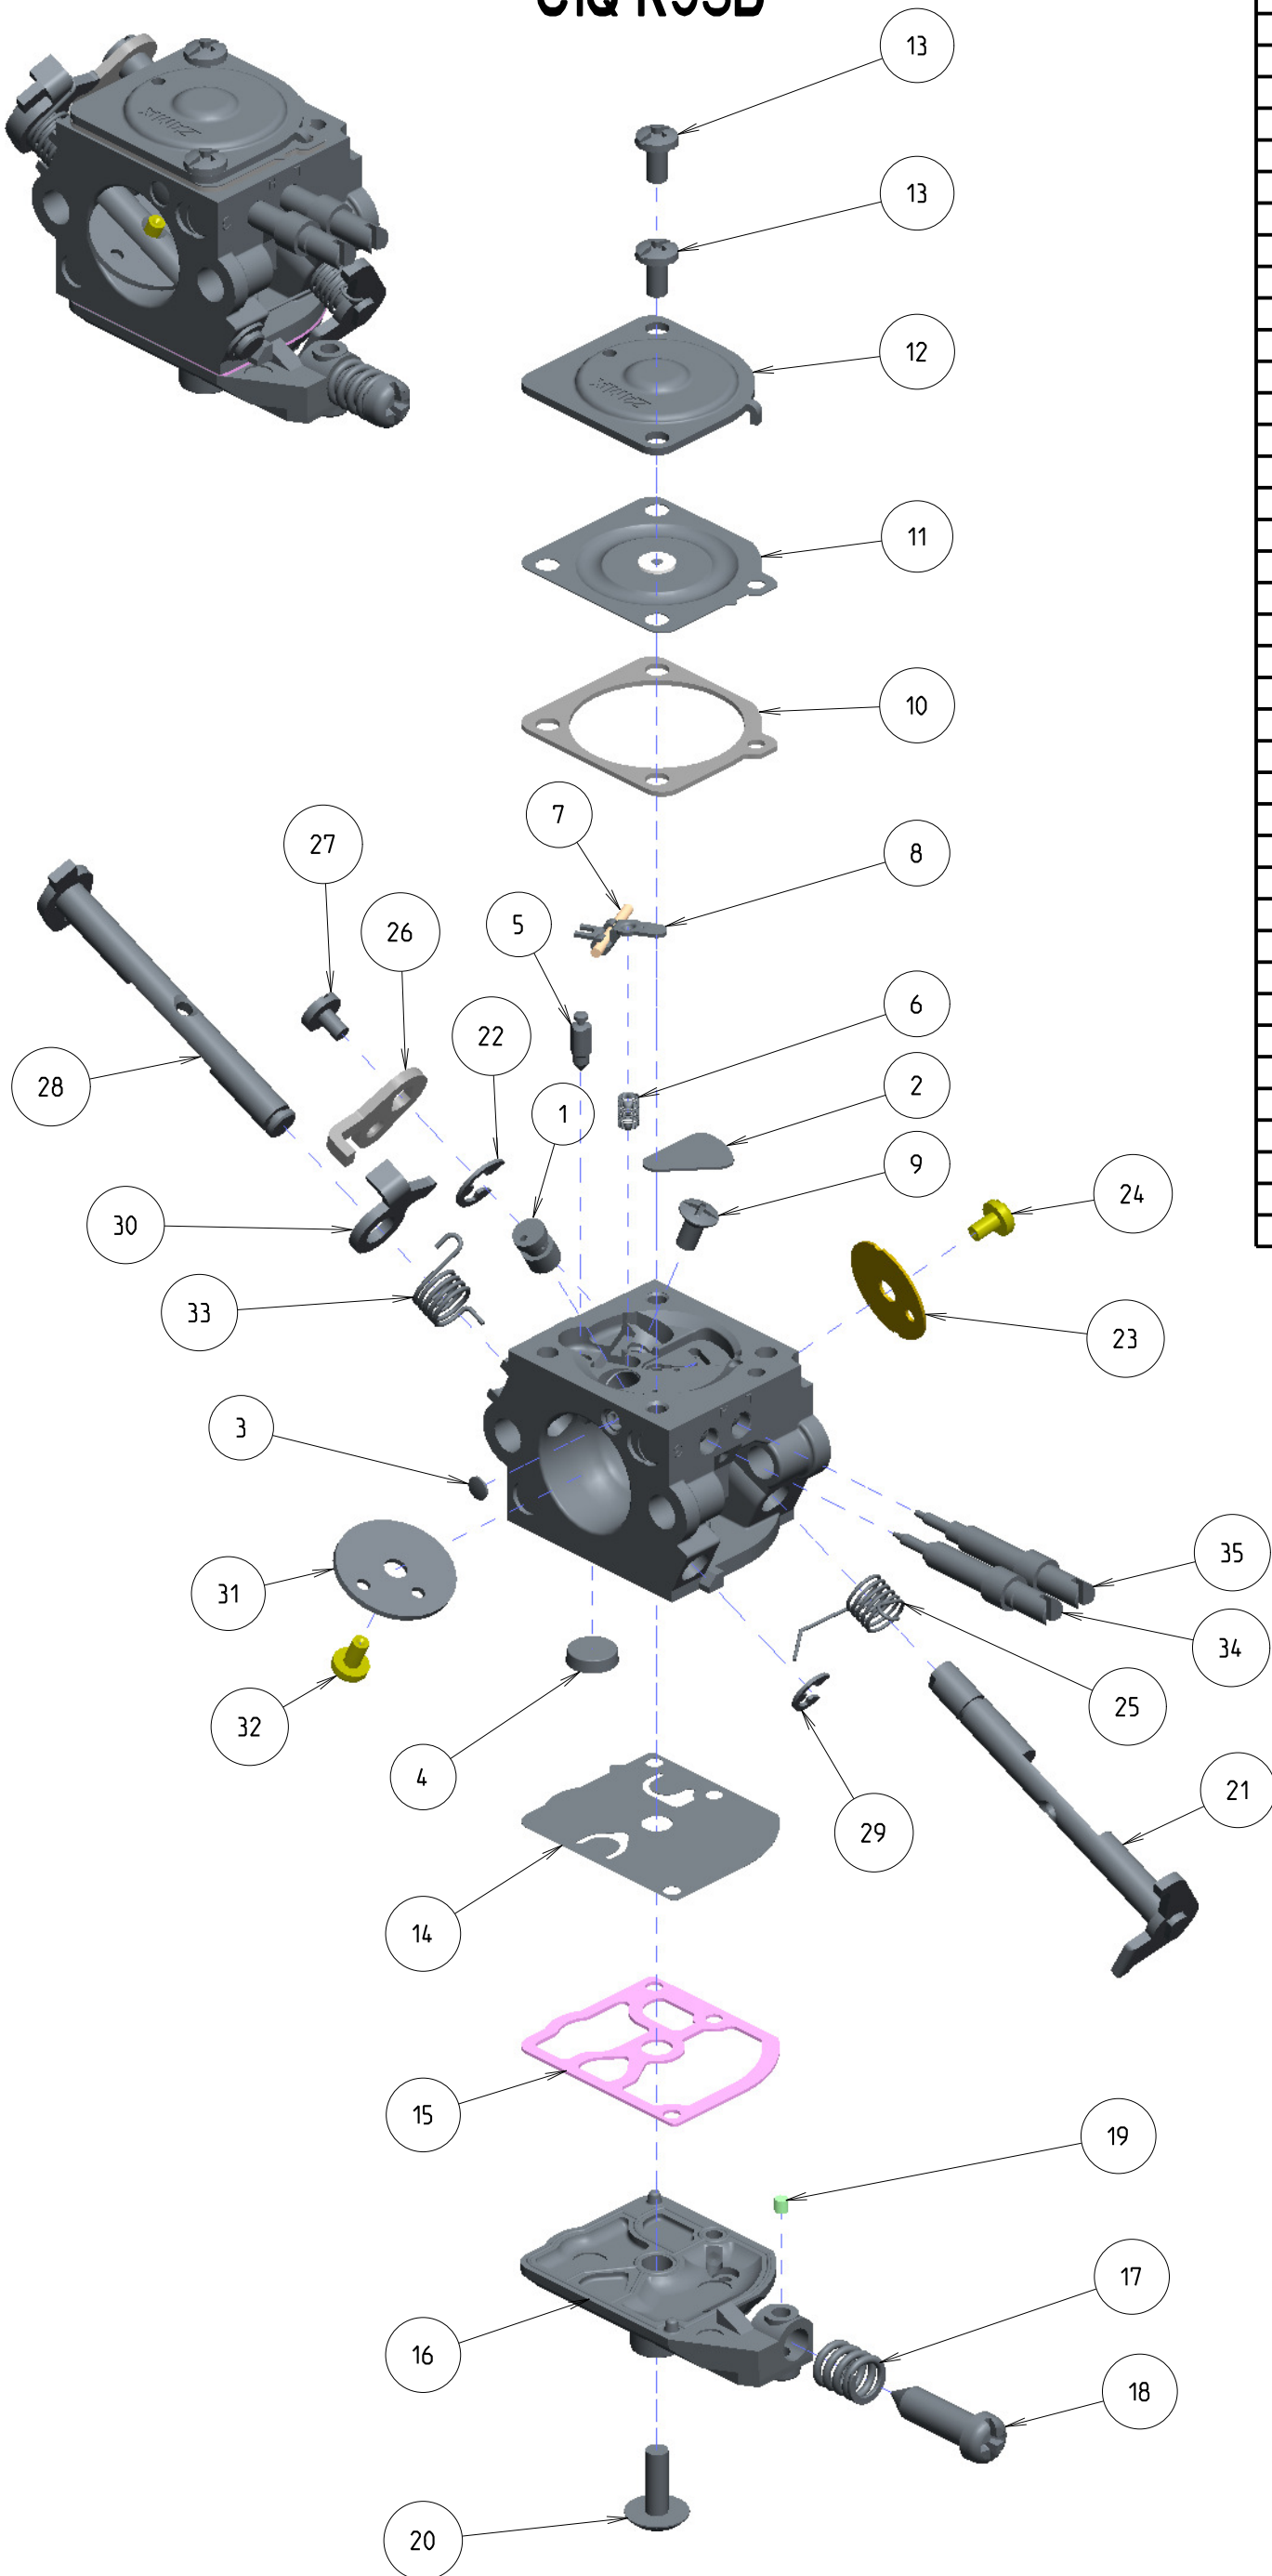

C1Q-K95B

ITEM	ZAMA PART NR.	DESCRIPTION
	C1Q-K95B	CARBURETOR ASSEMBLY
	RB-215	REBUILD KIT (2,4,5,6,7,8,10,11,14,15)
	GND-125	GASKET & DIAPHRAGM KIT (10,11,14,15)
	K017096	COVER KIT, PUMP
1	A007263	NOZZLE ASS'Y, CHECK VALVE
2	0005010	PLUG, WELCH
3	0005009	PLUG, WELCH
4	0004011	STRAINER
5	0018004	VALVE, INLET NEEDLE
6	0019002	SPRING, METERING LEVER
7	0021001	PIN
8	0020012	LEVER, METERING
9	14803006	SCREW
10	0016019	GASKET, METERING CHAMBER
11	A015079	DIAPHRAGM ASS'Y, METERING
12	0028015	COVER, METERING
13	17203006	SCREW (WITH SERRATION)
14	0015038	DIAPHRAGM, PUMP
15	0016033	GASKET, PUMP
16	A017042	COVER ASS'Y, PUMP
17	0029006	SPRING, ADJUST SCREW
18	0035033	SCREW, THROTTLE ADJUST
19	0036001	PIECE, FRICTION
20	17004010	SCREW (PUMP COVER)
21	A01100323	SHAFT ASS'Y, THROTTLE
22	19500040	E-RING
23	0014026	VALVE, THROTTLE
24	15603004	SCREW
25	0013078	SPRING, THROTTLE RETURN
26	0012175	LEVER, THROTTLE
27	17103004	SCREW
28	A041095	SHAFT ASS'Y, CHOKE
29	19500030	E-RING
30	0042218	LEVER, CHOKE
31	0043027	VALVE, CHOKE
32	156030045	SCREW
33	0013079	SPRING, CHOKE RETURN
34	0030186	SCREW, MAIN MIXTURE
35	0031188	SCREW, IDLE MIXTURE