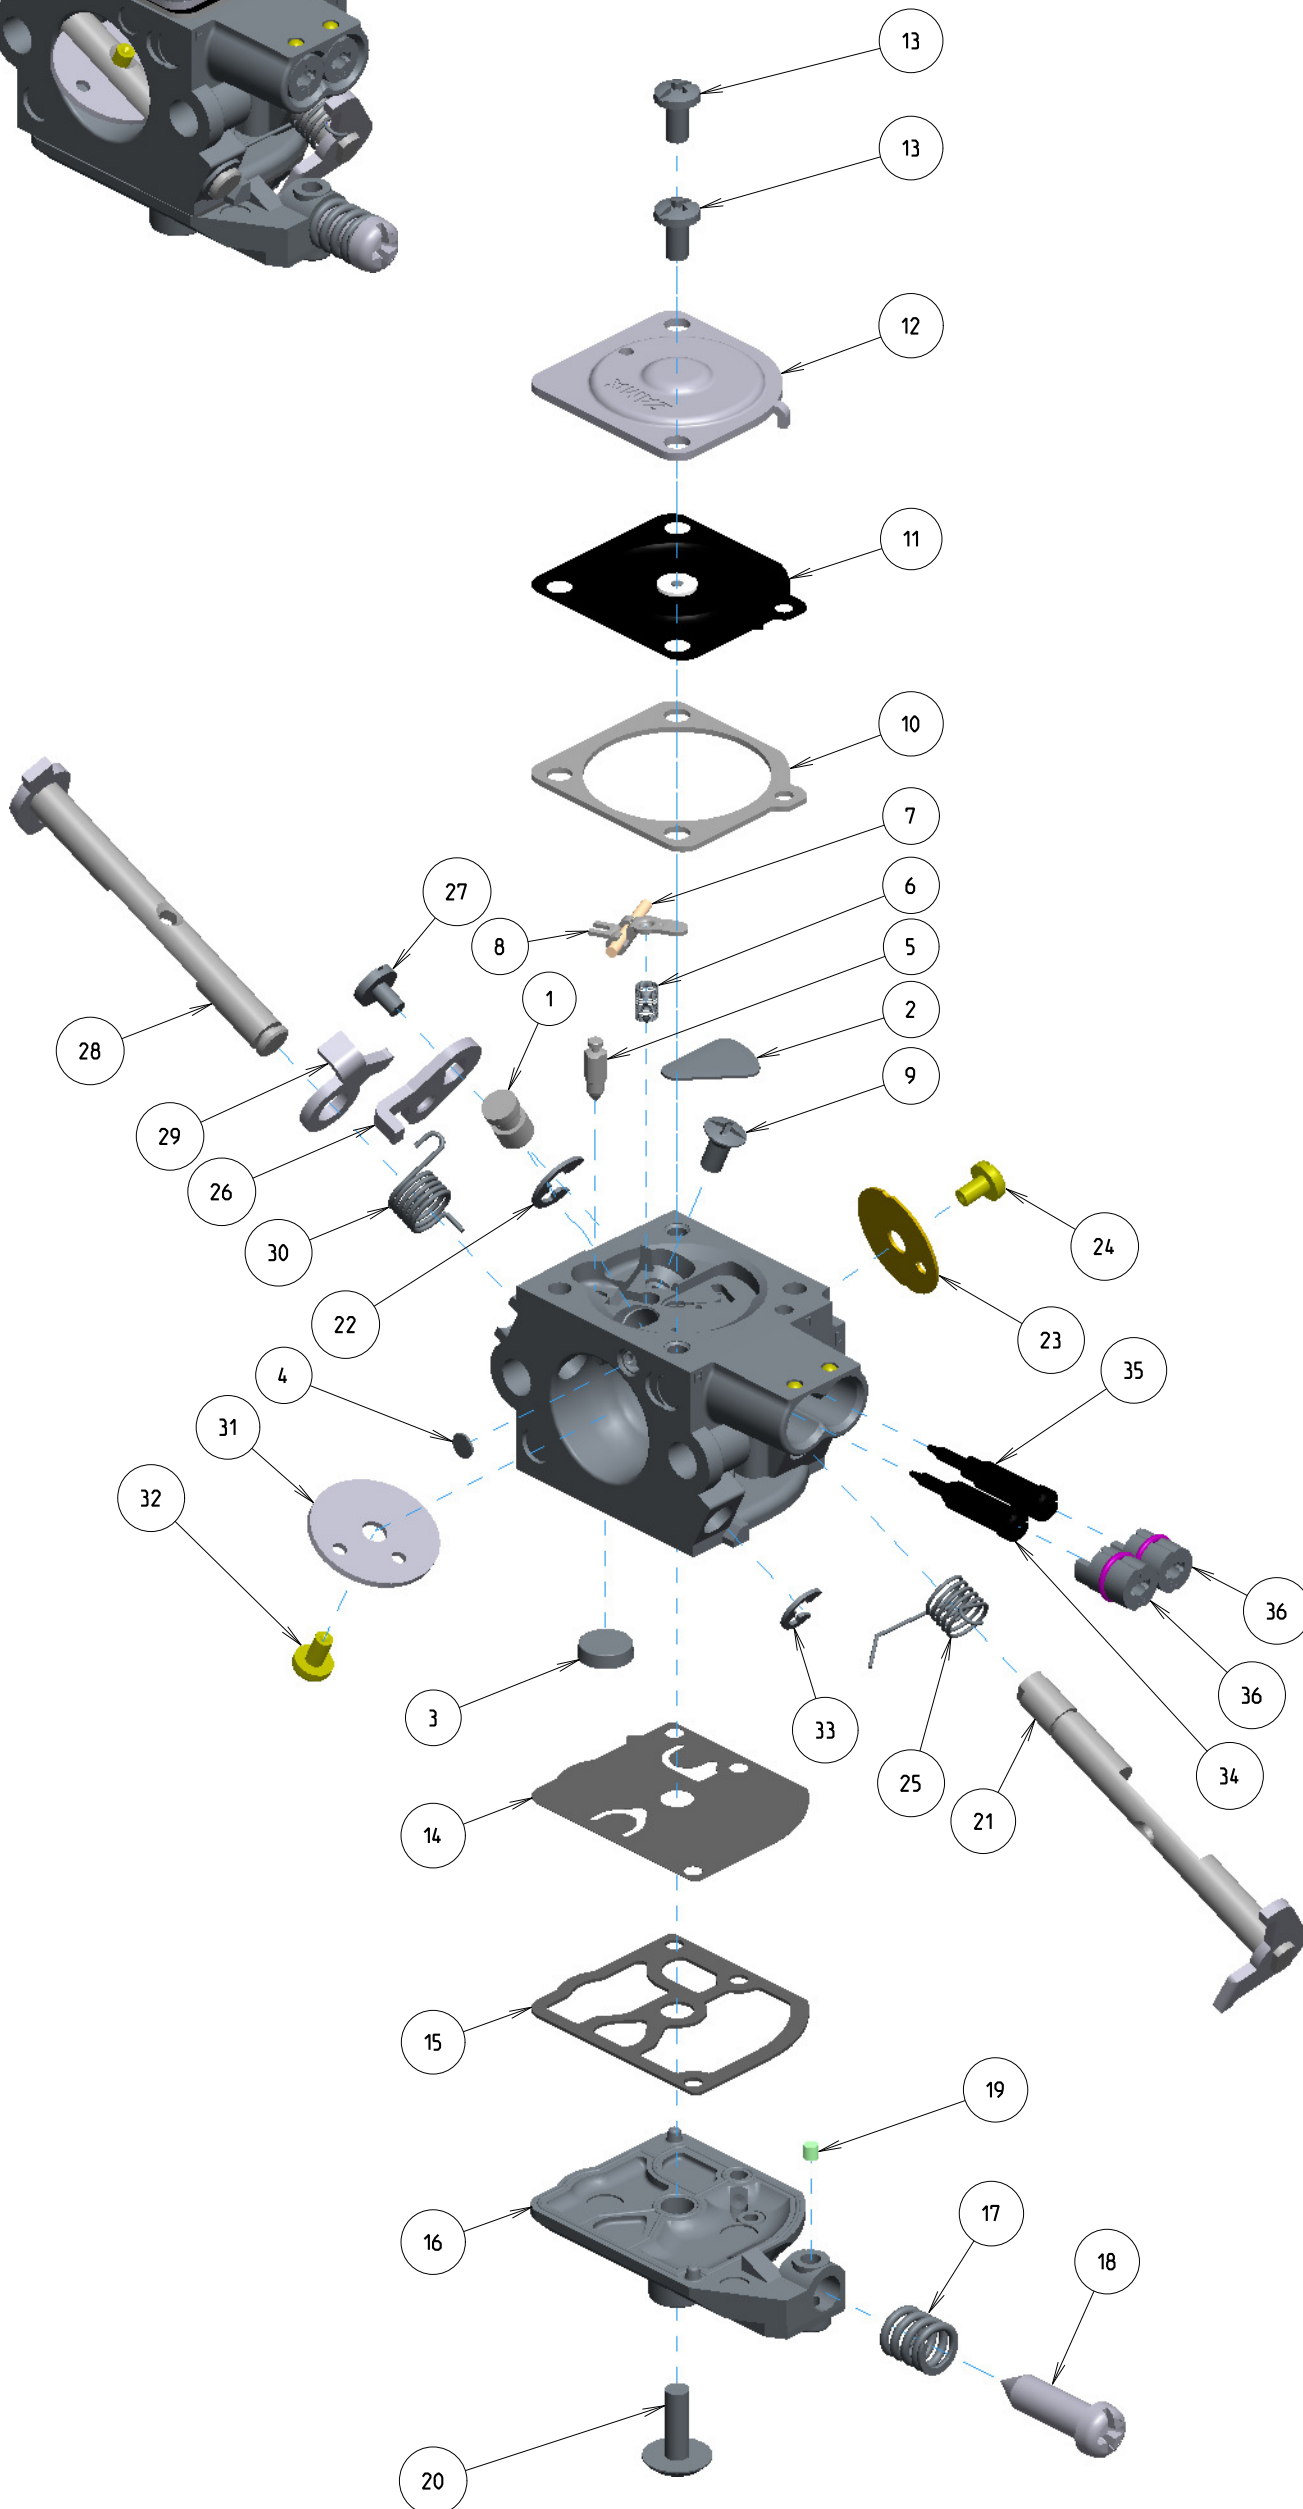

C1Q-K79B

ITEM	ZAMA PART NR.	DESCRIPTION
	C1Q-K79B	CARBURETOR ASSEMBLY
	RB-215	REBUILD KIT (2,3,5,6,7,8,10,11,14,15)
	GND-125	GASKET & DIAPHRAGM KIT (10,11,14,15)
	K017096	COVER KIT, PUMP (16,17,18,19)
1	A007170	NOZZLE ASS'Y, CHECK VALVE
2	0005010	PLUG, WELCH
3	0004011	STRAINER
4	0005009	PLUG, WELCH
5	0018004	VALVE, INLET NEEDLE
6	0019002	SPRING, METERING LEVER
7	0021001	PIN
8	0020012	LEVER, METERING
9	14803006	SCREW (METERING LEVER PIN)
10	0016019	GASKET, METERING CHAMBER
11	A015079	DIAPHRAGM ASS'Y, METERING
12	0028015	COVER, METERING
13	17203006	SCREW (WITH SERRATION)
14	0015038	DIAPHRAGM, PUMP
15	0016033	GASKET, PUMP
16	A017042	COVER ASS'Y, PUMP
17	0029006	SPRING, ADJUST SCREW
18	0035033	SCREW, THROTTLE ADJUST
19	0036001	PIECE, FRICTION
20	17004010	SCREW (PUMP COVER)
21	A01100323	SHAFT ASS'Y, THROTTLE
22	19500040	E-RING
23	0014026	VALVE, THROTTLE
24	15603004	SCREW
25	0013078	SPRING, THROTTLE RETURN
26	0012175	LEVER, THROTTLE
27	17103004	SCREW
28	A041095	SHAFT ASS'Y, CHOKE
29	0042218	LEVER, CHOKE
30	0013079	SPRING, CHOKE RETURN
31	0043027	VALVE, CHOKE
32	156030045	SCREW
33	19500030	E-RING
34	0030218	SCREW, MAIN MIXTURE
35	0031220	SCREW, IDLE MIXTURE
36	K061001	LIMITER, TAMPER KIT