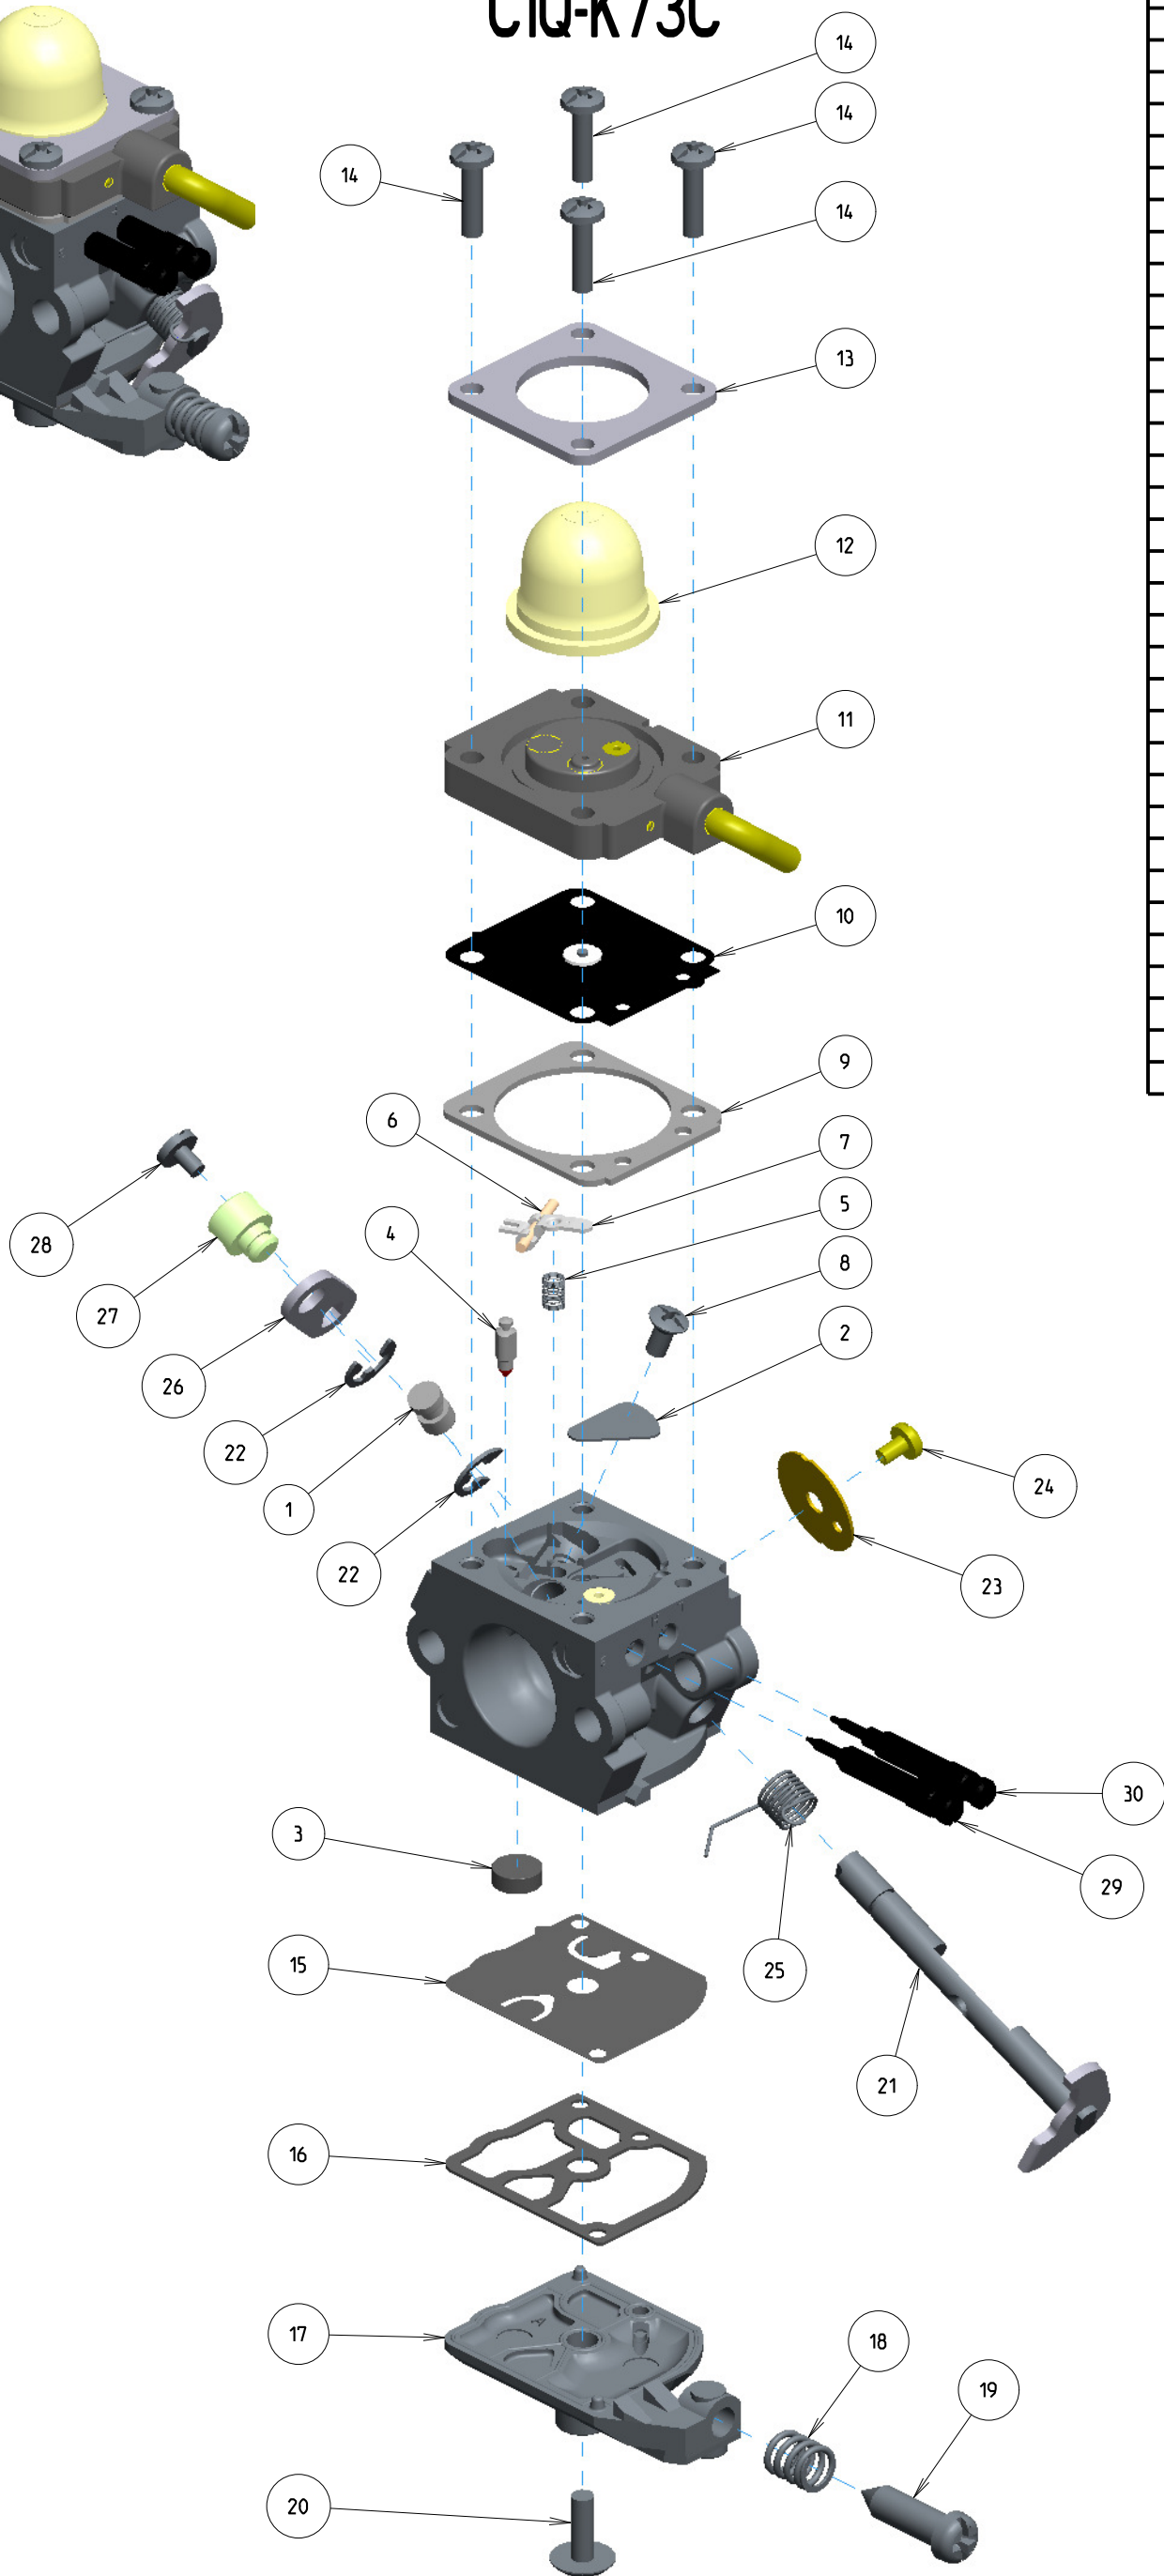

C1Q-K73C

ITEM	ZAMA PART NR.	DESCRIPTION
	C1Q-K73C	CARBURETOR ASSEMBLY
	RB-252	REBUILD KIT (2,3,4,5,6,7,9,10,15,16)
	GND-154	GASKET & DIAPHRAGM KIT (9,10,15,16)
	K017076	COVER KIT, PUMP (17,18,19)
1	A007186	NOZZLE ASS'Y, CHECK VALVE
2	0005010	PLUG, WELCH
3	0004011	STRAINER
4	0018004	VALVE, INLET NEEDLE
5	0019012	SPRING, METERING LEVER
6	0021001	PIN
7	0020012	LEVER, METERING
8	14803006	SCREW (METERING LEVER PIN)
9	0016078	GASKET, METERING CHAMBER
10	A01500111	DIAPHRAGM ASS'Y, METERING
11	A056105	BASE ASS'Y, PRIMER
12	0057035	SYRINGE
13	0009065	RETAINER
14	17203012	SCREW
15	0015050	DIAPHRAGM, PUMP
16	0016033	GASKET, PUMP
17	0017087	COVER, PUMP
18	0029007	SPRING, ADJUST SCREW
19	0035033	SCREW, THROTTLE ADJUST
20	17004010	SCREW (PUMP COVER)
21	A011188	SHAFT ASS'Y THROTTLE
22	19500040	E-RING
23	0014026	VALVE, THROTTLE
24	15603004	SCREW
25	0013078	SPRING, THROTTLE RETURN
26	0012182	LEVER, THROTTLE
27	0045002	POST
28	17103004	SCREW
29	0030205	SCREW, MAIN MIXTURE
30	0031207	SCREW, IDLE MIXTURE