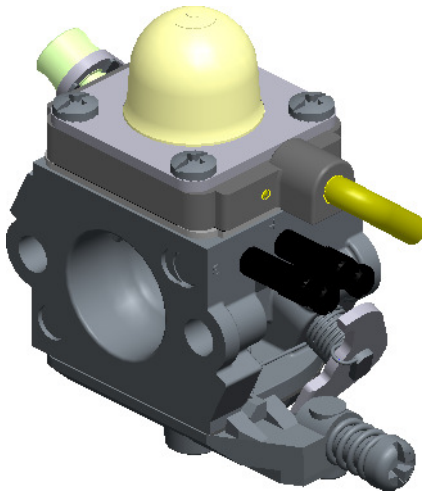

C1Q-K73C

ITEM	ZAMA PART NR.	DESCRIPTION
	C1Q-K73C	CARBURETOR ASSEMBLY
	RB-252	REBUILD KIT (2,3,4,5,6,7,9,10,15,16)
	GND-154	GASKET & DIAPHRAGM KIT (9,10,15,16)
	K017076	COVER KIT, PUMP (17,18,19)
1	A007186	NOZZLE ASS'Y, CHECK VALVE
2	0005010	PLUG, WELCH
3	0004011	STRAINER
4	0018004	VALVE, INLET NEEDLE
5	0019012	SPRING, METERING LEVER
6	0021001	PIN
7	0020012	LEVER, METERING
8	14803006	SCREW (METERING LEVER PIN)
9	0016078	GASKET, METERING CHAMBER
10	A01500111	DIAPHRAGM ASS'Y, METERING
11	A056105	BASE ASS'Y, PRIMER
12	0057035	SYRINGE
13	0009065	RETAINER
14	17203012	SCREW
15	0015050	DIAPHRAGM, PUMP
16	0016033	GASKET, PUMP
17	0017087	COVER, PUMP
18	0029007	SPRING, ADJUST SCREW
19	0035033	SCREW, THROTTLE ADJUST
20	17004010	SCREW (PUMP COVER)
21	A011188	SHAFT ASS'Y THROTTLE
22	19500040	E-RING
23	0014026	VALVE, THROTTLE
24	15603004	SCREW
25	0013078	SPRING, THROTTLE RETURN
26	0012182	LEVER, THROTTLE
27	0045002	POST
28	17103004	SCREW
29	0030205	SCREW, MAIN MIXTURE
30	0031207	SCREW, IDLE MIXTURE