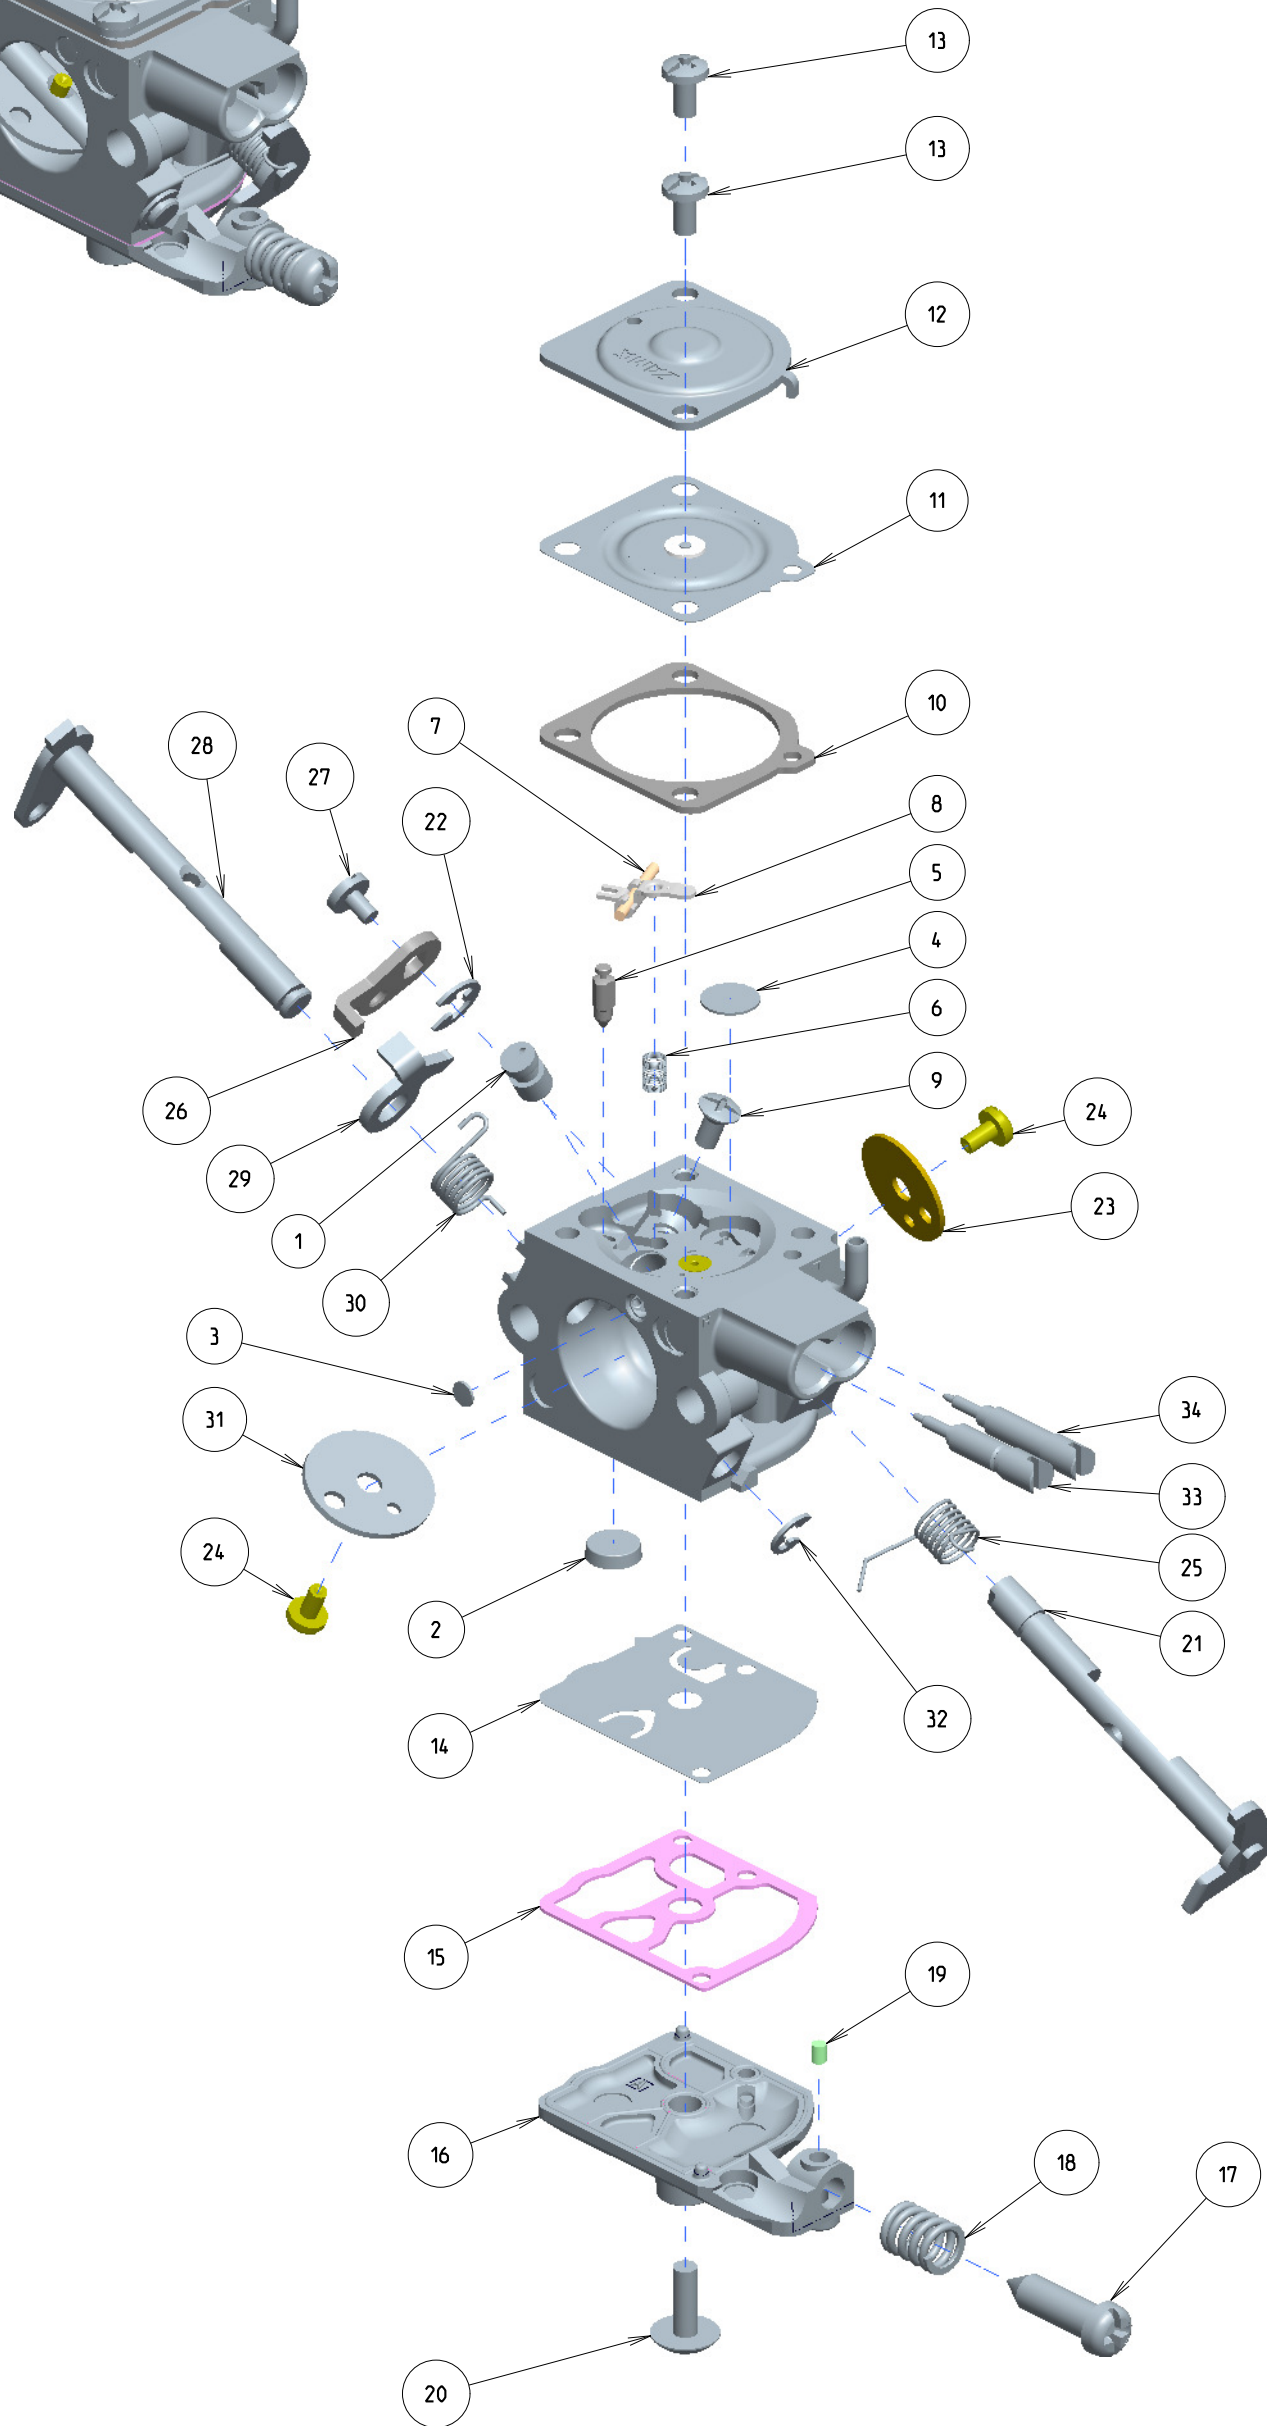

C1Q-K110B

ITEM	ZAMA PART NR.	DESCRIPTION
	C1Q-K110B	CARBURETOR ASSEMBLY
	RB-56	REBUILD KIT (2,4,5,6,7,8,10,11,14,15)
	GND-57	GASKET & DIAPHRAGM KIT (10,11,14,15)
	K017100	COVER KIT, PUMP (16,17,18,19)
1	A007288	NOZZLE ASS'Y, CHECK VALVE
2	0004011	STRAINER
3	0005009	PLUG, WELCH
4	0005056	PLUG, WELCH
5	0018004	VALVE, INLET NEEDLE
6	0019002	SPRING, METERING LEVER
7	0021001	PIN
8	0020012	LEVER, METERING
9	14803006	SCREW (METERING LEVER PIN)
10	0016018	GASKET, METERING CHAMBER
11	A015078	DIAPHRAGM ASS'Y, METERING
12	0028015	COVER, METERING
13	17203006	SCREW (WITH SERRATION)
14	0015050	DIAPHRAGM, PUMP
15	0016033	GASKET, PUMP
16	0017117	COVER, PUMP
17	0035033	SCREW, THROTTLE ADJUST
18	0029006	SPRING, ADJUST SCREW
19	0036001	PIECE, FRICTION
20	17004010	SCREW (PUMP COVER)
21	A011291	SHAFT ASS'Y, THROTTLE
22	19500040	E-RING
23	0014174	VALVE, THROTTLE
24	156030045	SCREW
25	0013078	SPRING, THROTTLE RETURN
26	0012352	LEVER, THROTTLE
27	17103004	SCREW
28	A041146	SHAFT ASS'Y, CHOKE
29	0042218	LEVER, CHOKE
30	0013079	SPRING, CHOKE RETURN
31	0043092	VALVE, CHOKE
32	19500030	E-RING
33	0030283	SCREW, MAIN MIXTURE
34	0031272	SCREW, IDLE MIXTURE