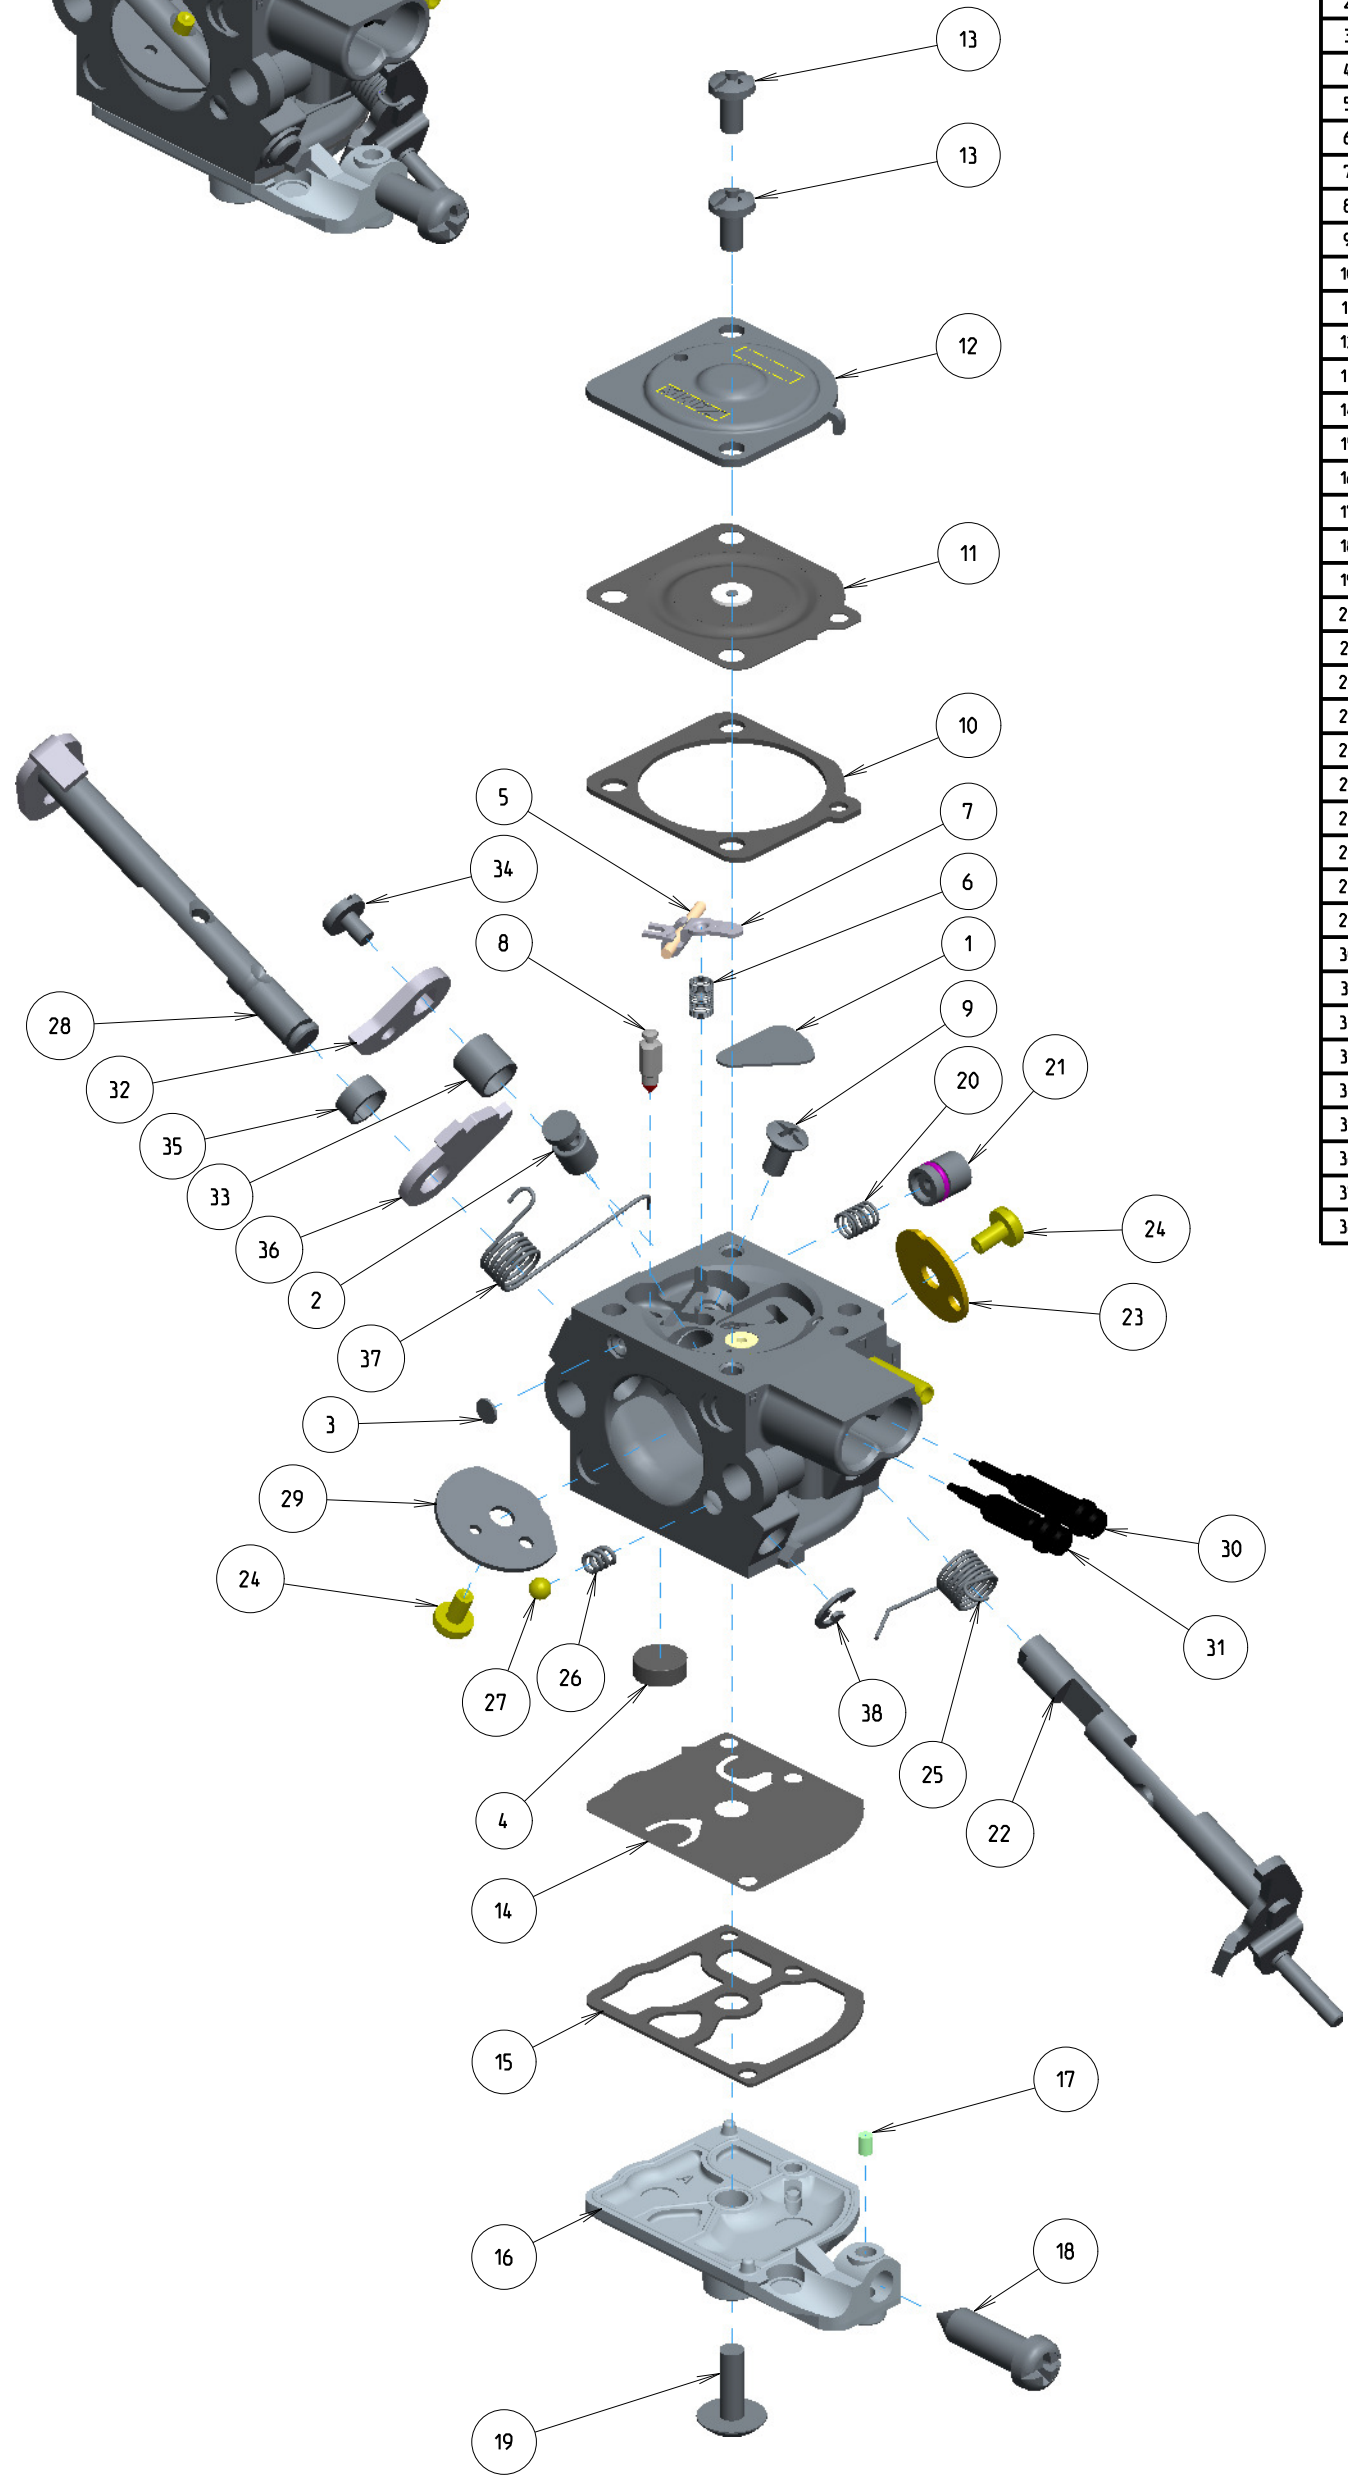

C1Q-H64

ITEM	ZAMA PART NR.	DESCRIPTION
	C1Q-H64	CARBURETOR ASSEMBLY
	RB-146	REBUILD KIT (1.4.5.6.7.8.10.11.14.15)
	GND-82	GASKET & DIAPHRAGM KIT (10.11.14.15)
	K017039	COVER KIT, PUMP (16.17.18)
1	0005010	PLUG, WELCH
2	A007169	NOZZLE ASS'Y, CHECK VALVE
3	0005009	PLUG, WELCH
4	0004011	STRAINER
5	0021001	PIN
6	0019009	SPRING, METERING LEVER
7	0020012	LEVER, METERING
8	0018004	VALVE, INLET NEEDLE
9	14803006	SCREW (METERING LEVER PIN)
10	0016019	GASKET, METERING CHAMBER
11	A015047	DIAPHRAGM ASS'Y, METERING
12	0028022	COVER, METERING
13	17203006	SCREW (WITH SERRATION)
14	0015050	DIAPHRAGM, PUMP
15	0016033	GASKET, PUMP
16	0017025	COVER, PUMP
17	0036001	PIECE, FRICTION
18	0035033	SCREW, THROTTLE ADJUST
19	17004010	SCREW (PUMP COVER)
20	0054055	SPRING
21	K053034	PLUNGER KIT
22	A011245	SHAFT, ASS'Y THROTTLE
23	0014037	VALVE, THROTTLE
24	156030045	SCREW
25	0013078	SPRING, THROTTLE RETURN
26	0038001	SPRING, FRICTION
27	19290030	BALL, STEEL
28	A041122	SHAFT ASS'Y, CHOKE
29	0043007	VALVE, CHOKE
30	0031244	SCREW, IDLE MIXTURE
31	0030244	SCREW, MAIN MIXTURE
32	0012259	LEVER, THROTTLE
33	0052009	COLLAR
34	17103004	SCREW
35	0052005	COLLAR
36	0042022	LEVER, CHOKE
37	0013114	SPRING, CHOKE RETURN
38	19500030	E-RING