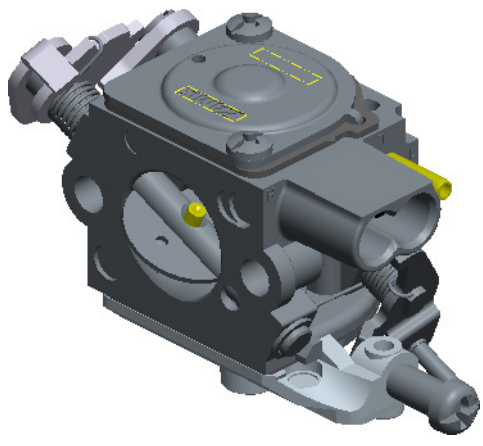

C1Q-H64

ITEM	ZAMA PART NR.	DESCRIPTION
	C1Q-H64	CARBURETOR ASSEMBLY
	RB-146	REBUILD KIT (1.4.5.6.7.8.10.11.14.15)
	GND-82	GASKET & DIAPHRAGM KIT (10.11.14.15)
	K017039	COVER KIT, PUMP (16.17.18)
1	0005010	PLUG, WELCH
2	A007169	NOZZLE ASS'Y, CHECK VALVE
3	0005009	PLUG, WELCH
4	0004011	STRAINER
5	0021001	PIN
6	0019009	SPRING, METERING LEVER
7	0020012	LEVER, METERING
8	0018004	VALVE, INLET NEEDLE
9	14803006	SCREW (METERING LEVER PIN)
10	0016019	GASKET, METERING CHAMBER
11	A015047	DIAPHRAGM ASS'Y, METERING
12	0028022	COVER, METERING
13	17203006	SCREW (WITH SERRATION)
14	0015050	DIAPHRAGM, PUMP
15	0016033	GASKET, PUMP
16	0017025	COVER, PUMP
17	0036001	PIECE, FRICTION
18	0035033	SCREW, THROTTLE ADJUST
19	17004010	SCREW (PUMP COVER)
20	0054055	SPRING
21	K053034	PLUNGER KIT
22	A011245	SHAFT, ASS'Y THROTTLE
23	0014037	VALVE, THROTTLE
24	156030045	SCREW
25	0013078	SPRING, THROTTLE RETURN
26	0038001	SPRING, FRICTION
27	19290030	BALL, STEEL
28	A041122	SHAFT ASS'Y, CHOKE
29	0043007	VALVE, CHOKE
30	0031244	SCREW, IDLE MIXTURE
31	0030244	SCREW, MAIN MIXTURE
32	0012259	LEVER, THROTTLE
33	0052009	COLLAR
34	17103004	SCREW
35	0052005	COLLAR
36	0042022	LEVER, CHOKE
37	0013114	SPRING, CHOKE RETURN
38	19500030	E-RING