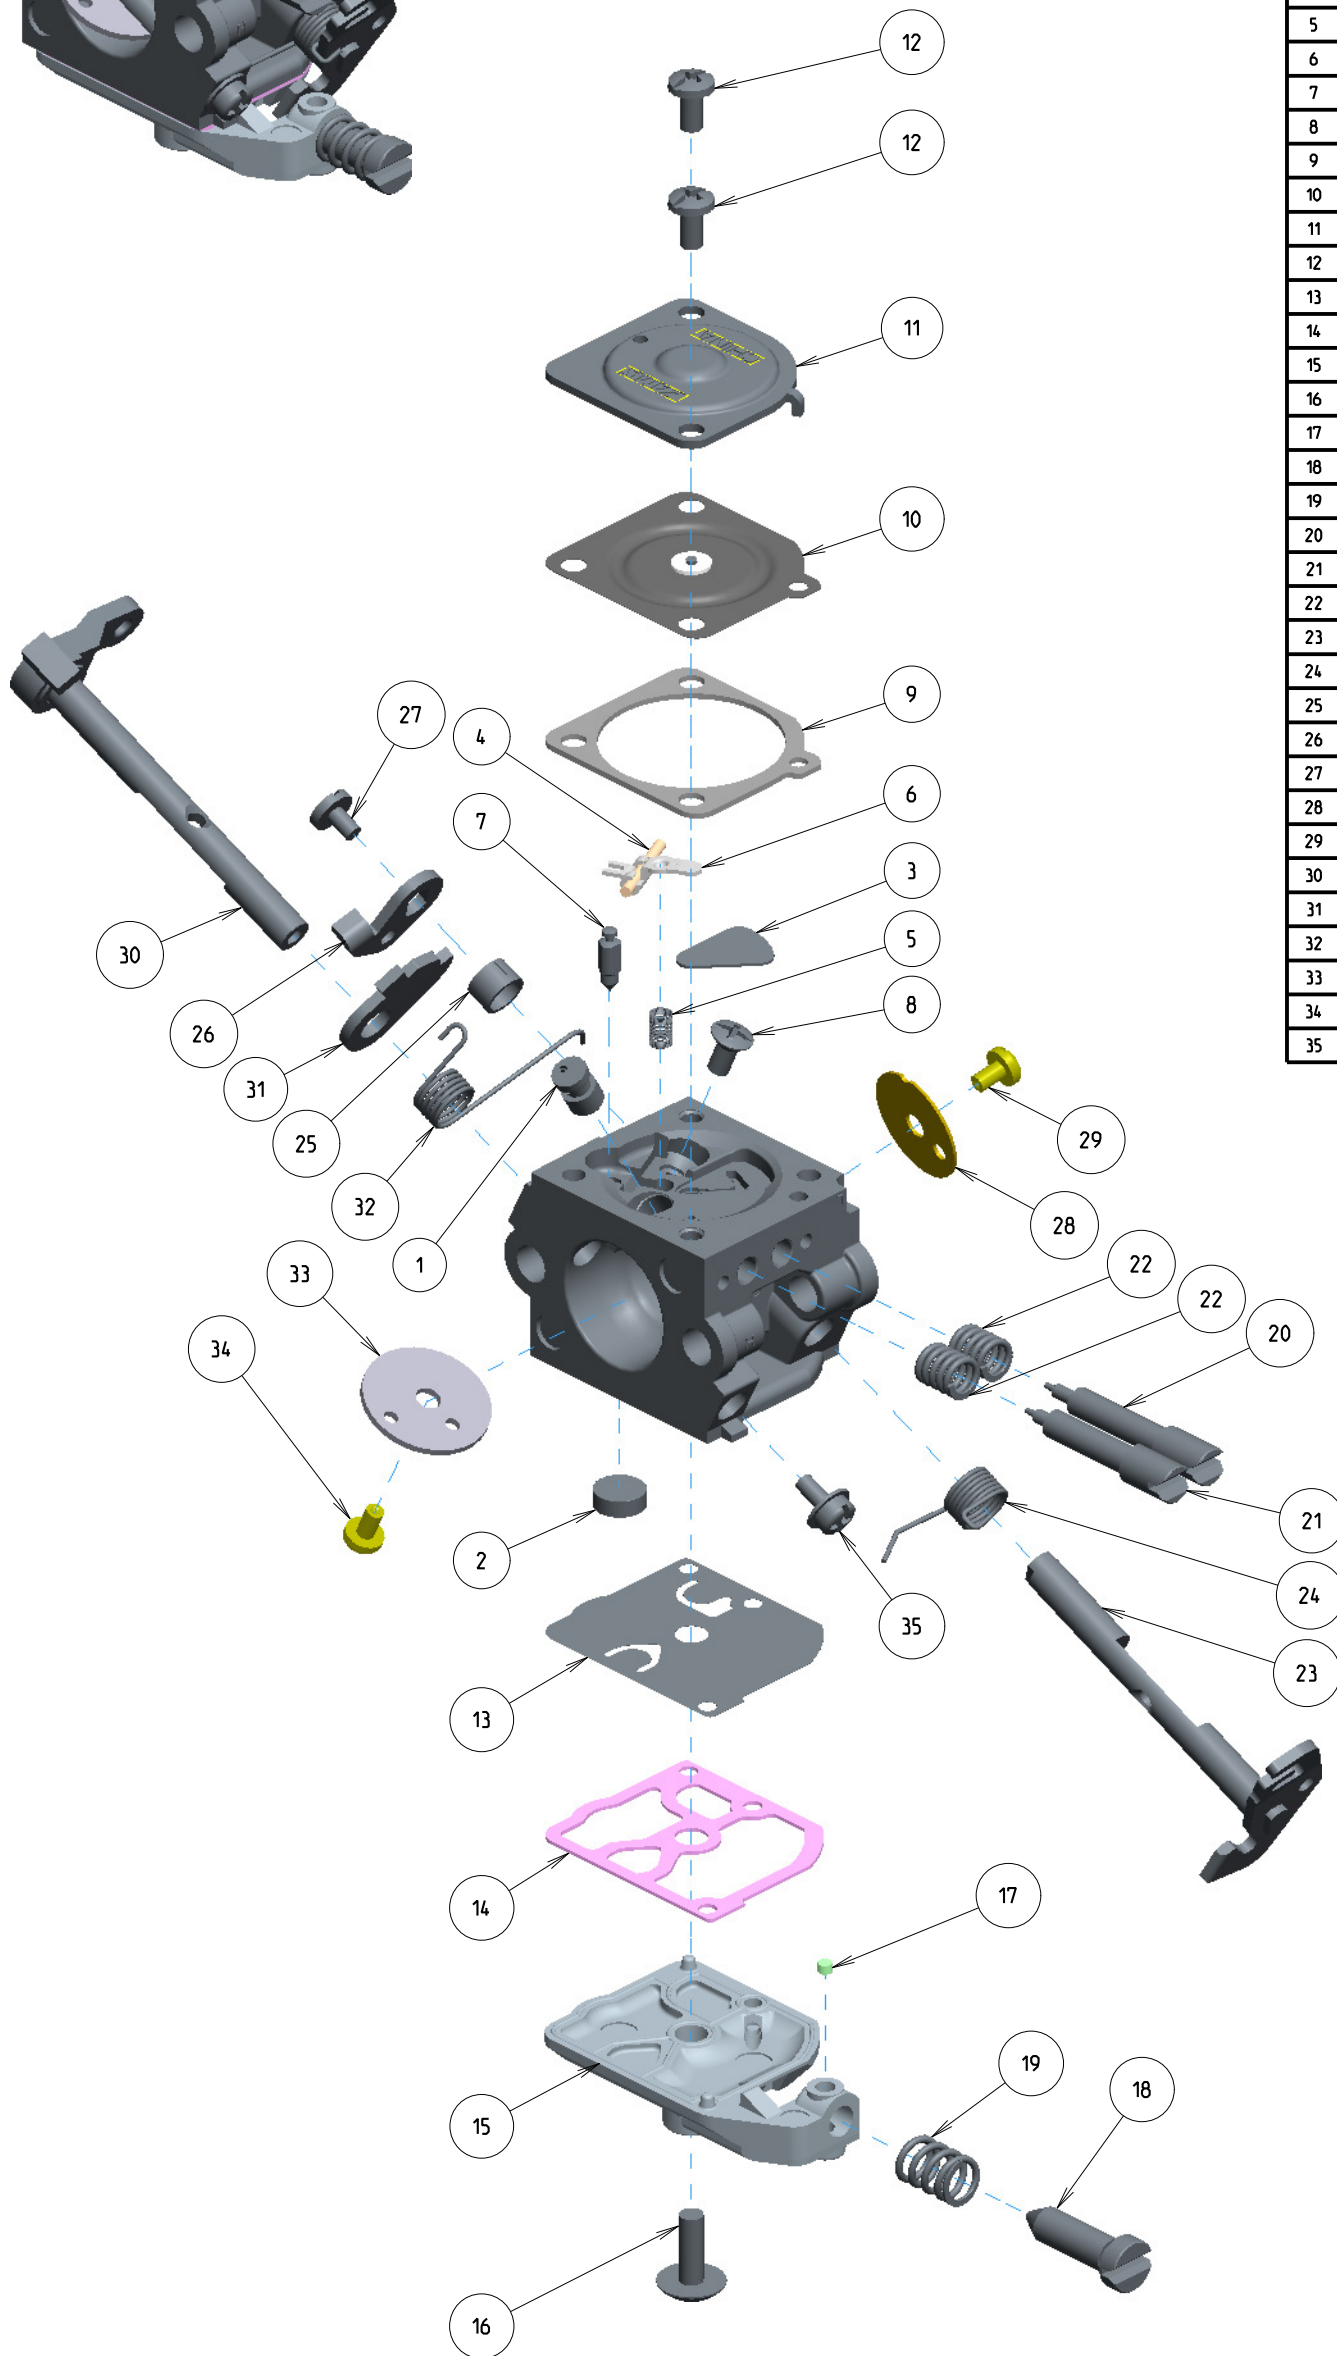

# C1Q-EL6

ITEM	ZAMA PART NR.	DESCRIPTION
	C1Q-EL6	CARBURETOR ASSEMBLY
	RB-45	REBUILD KIT (2,3,4,5,6,7,9,10,13,14)
	GND-33	GASKET & DIAPHRAGM KIT (9,10,13,14)
	K017017	COVER KIT, PUMP (15,17,18,19)
1	A007115	NOZZLE ASS'Y, CHECK VALVE
2	0004009	STRAINER
3	0005010	PLUG, WELCH
4	0021001	PIN
5	0019002	SPRING, METERING LEVER
6	0020012	LEVER, METERING
7	0018004	VALVE, INLET NEEDLE
8	14803006	SCREW
9	0016019	GASKET, METERING CHAMBER
10	A015010	DIAPHRAGM ASS'Y, METERING
11	0028022	COVER, METERING
12	17203006	SCREW (WITH SERRATION)
13	0015057	DIAPHRAGM, PUMP
14	0016034	GASKET, PUMP
15	0017029	COVER, PUMP
16	17004010	SCREW (PUMP COVER)
17	0036001	PIECE, FRICTION
18	0035020	SCREW, THROTTLE ADJUST
19	0029007	SPRING, ADJUST SCREW
20	0031140	SCREW, IDLE MIXTURE
21	0030043	SCREW, MAIN MIXTURE
22	0029005	SPRING, ADJUST SCREW
23	A011107	SHAFT ASS'Y, THROTTLE
24	0013042	SPRING, THROTTLE RETURN
25	0052004	COLLAR
26	0012064	LEVER, THROTTLE
27	17103004	SCREW
28	0014029	VALVE, THROTTLE
29	15603004	SCREW
30	A041047	SHAFT ASS'Y, CHOKE
31	0042022	LEVER, CHOKE
32	0013071	SPRING, CHOKE RETURN
33	0043019	VALVE, CHOKE
34	156030045	SCREW
35	16403006	SCREW (WITH PLAIN WASHER)