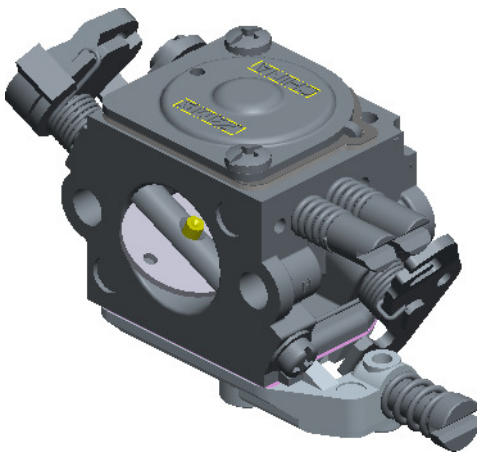

# C1Q-EL6

ITEM	ZAMA PART NR.	DESCRIPTION
	C1Q-EL6	CARBURETOR ASSEMBLY
	RB-45	REBUILD KIT (2,3,4,5,6,7,9,10,13,14)
	GND-33	GASKET & DIAPHRAGM KIT (9,10,13,14)
	K017017	COVER KIT, PUMP (15,17,18,19)
1	A007115	NOZZLE ASS'Y, CHECK VALVE
2	0004009	STRAINER
3	0005010	PLUG, WELCH
4	0021001	PIN
5	0019002	SPRING, METERING LEVER
6	0020012	LEVER, METERING
7	0018004	VALVE, INLET NEEDLE
8	14803006	SCREW
9	0016019	GASKET, METERING CHAMBER
10	A015010	DIAPHRAGM ASS'Y, METERING
11	0028022	COVER, METERING
12	17203006	SCREW (WITH SERRATION)
13	0015057	DIAPHRAGM, PUMP
14	0016034	GASKET, PUMP
15	0017029	COVER, PUMP
16	17004010	SCREW (PUMP COVER)
17	0036001	PIECE, FRICTION
18	0035020	SCREW, THROTTLE ADJUST
19	0029007	SPRING, ADJUST SCREW
20	0031140	SCREW, IDLE MIXTURE
21	0030043	SCREW, MAIN MIXTURE
22	0029005	SPRING, ADJUST SCREW
23	A011107	SHAFT ASS'Y, THROTTLE
24	0013042	SPRING, THROTTLE RETURN
25	0052004	COLLAR
26	0012064	LEVER, THROTTLE
27	17103004	SCREW
28	0014029	VALVE, THROTTLE
29	15603004	SCREW
30	A041047	SHAFT ASS'Y, CHOKE
31	0042022	LEVER, CHOKE
32	0013071	SPRING, CHOKE RETURN
33	0043019	VALVE, CHOKE
34	156030045	SCREW
35	16403006	SCREW (WITH PLAIN WASHER)