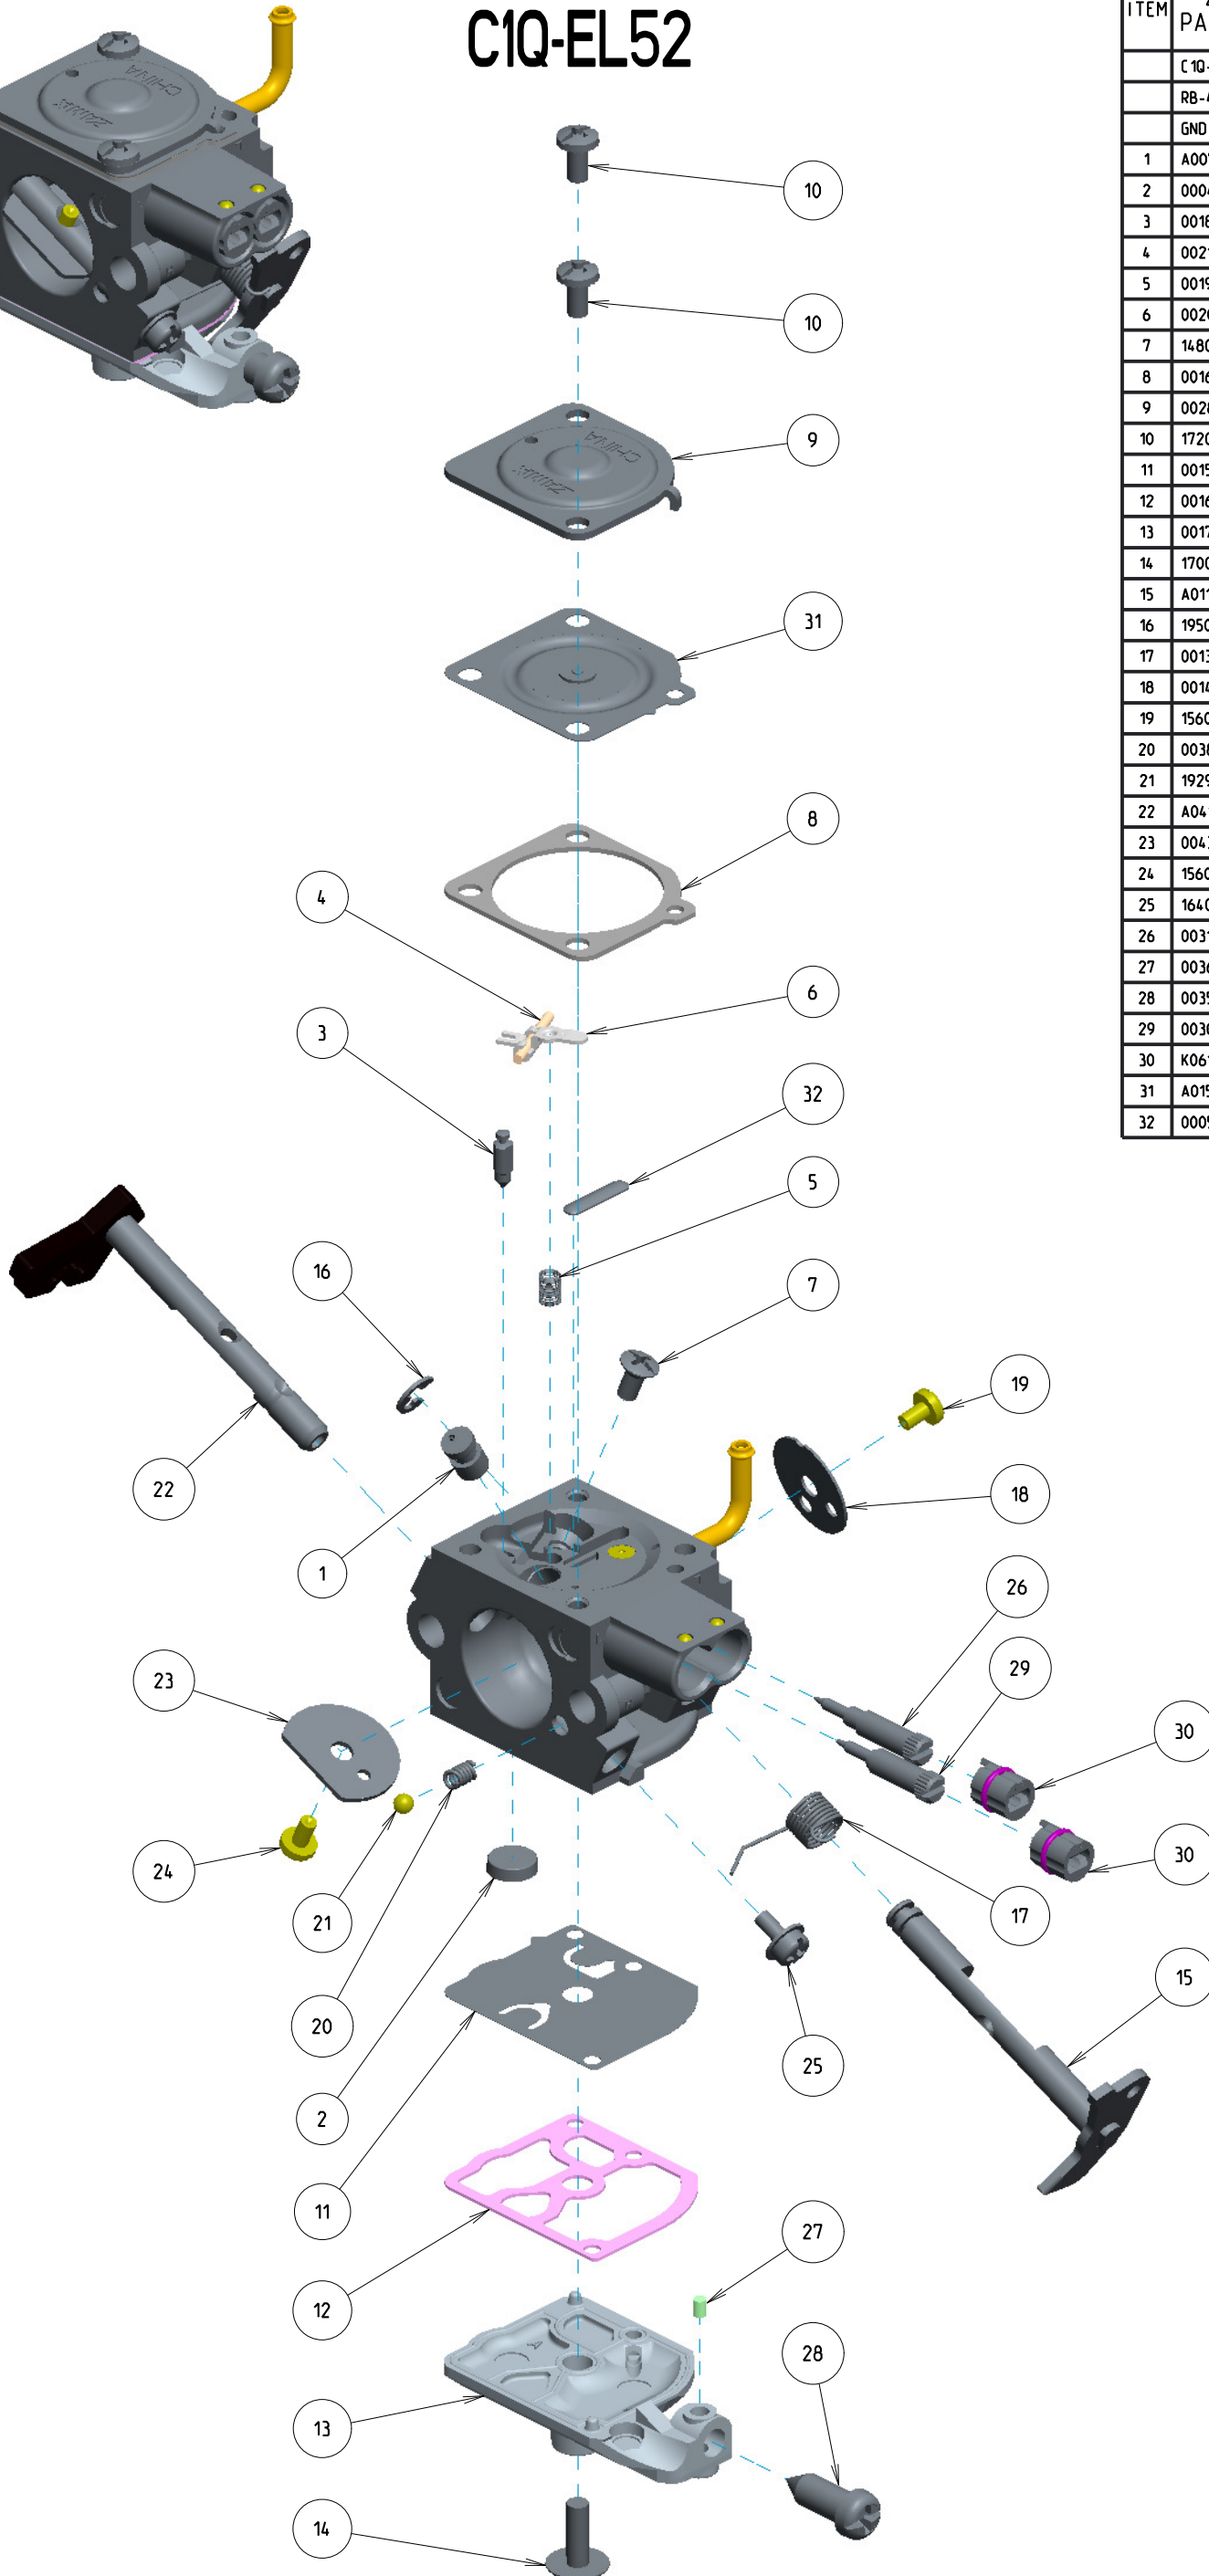

# C1Q-EL52

ITEM	ZAMA PART NR.	DESCRIPTION
	C1Q-EL52	CARBURETOR ASSEMBLY
	RB-41	REBUILD KIT (2,3,4,5,6,8,11,12,31,32)
	GND-35	GASKET & DIAPHRAGM KIT (8,11,12,31)
1	A007237	NOZZLE ASS'Y, CHECK VALVE
2	0004011	STRAINER
3	0018004	VALVE, INLET NEEDLE
4	0021001	PIN
5	0019012	SPRING, METERING LEVER
6	0020012	LEVER, METERING
7	14803006	SCREW
8	0016019	GASKET, METERING CHAMBER
9	0028022	COVER, METERING
10	17203006	SCREW (WITH SERRATION)
11	0015050	DIAPHRAGM, PUMP
12	0016033	GASKET, PUMP
13	0017025	COVER, PUMP
14	17004010	SCREW (PUMP COVER)
15	A011212	SHAFT ASSY, THROTTLE
16	19500030	E-RING
17	0013016	SPRING, THROTTLE RETURN
18	0014119	VALVE, THROTTLE
19	15603004	SCREW
20	0038001	SPRING, FRICTION
21	19290030	BALL, STEEL
22	A041105	SHAFT, ASS'Y CHOKE
23	0043057	VALVE, CHOKE
24	156030045	SCREW
25	16403006	SCREW (WITH PLAIN WASHER)
26	0031233	SCREW, IDLE MIXTURE
27	0036001	PIECE, FRICTION
28	0035035	SCREW, THROTTLE ADJUST
29	0030708	SCREW, MAIN MIXTURE
30	K061002	LIMITER, TAMPER KIT
31	A015010	DIAPHRAGM ASS'Y, METERING
32	0005004	PLUG, WELCH