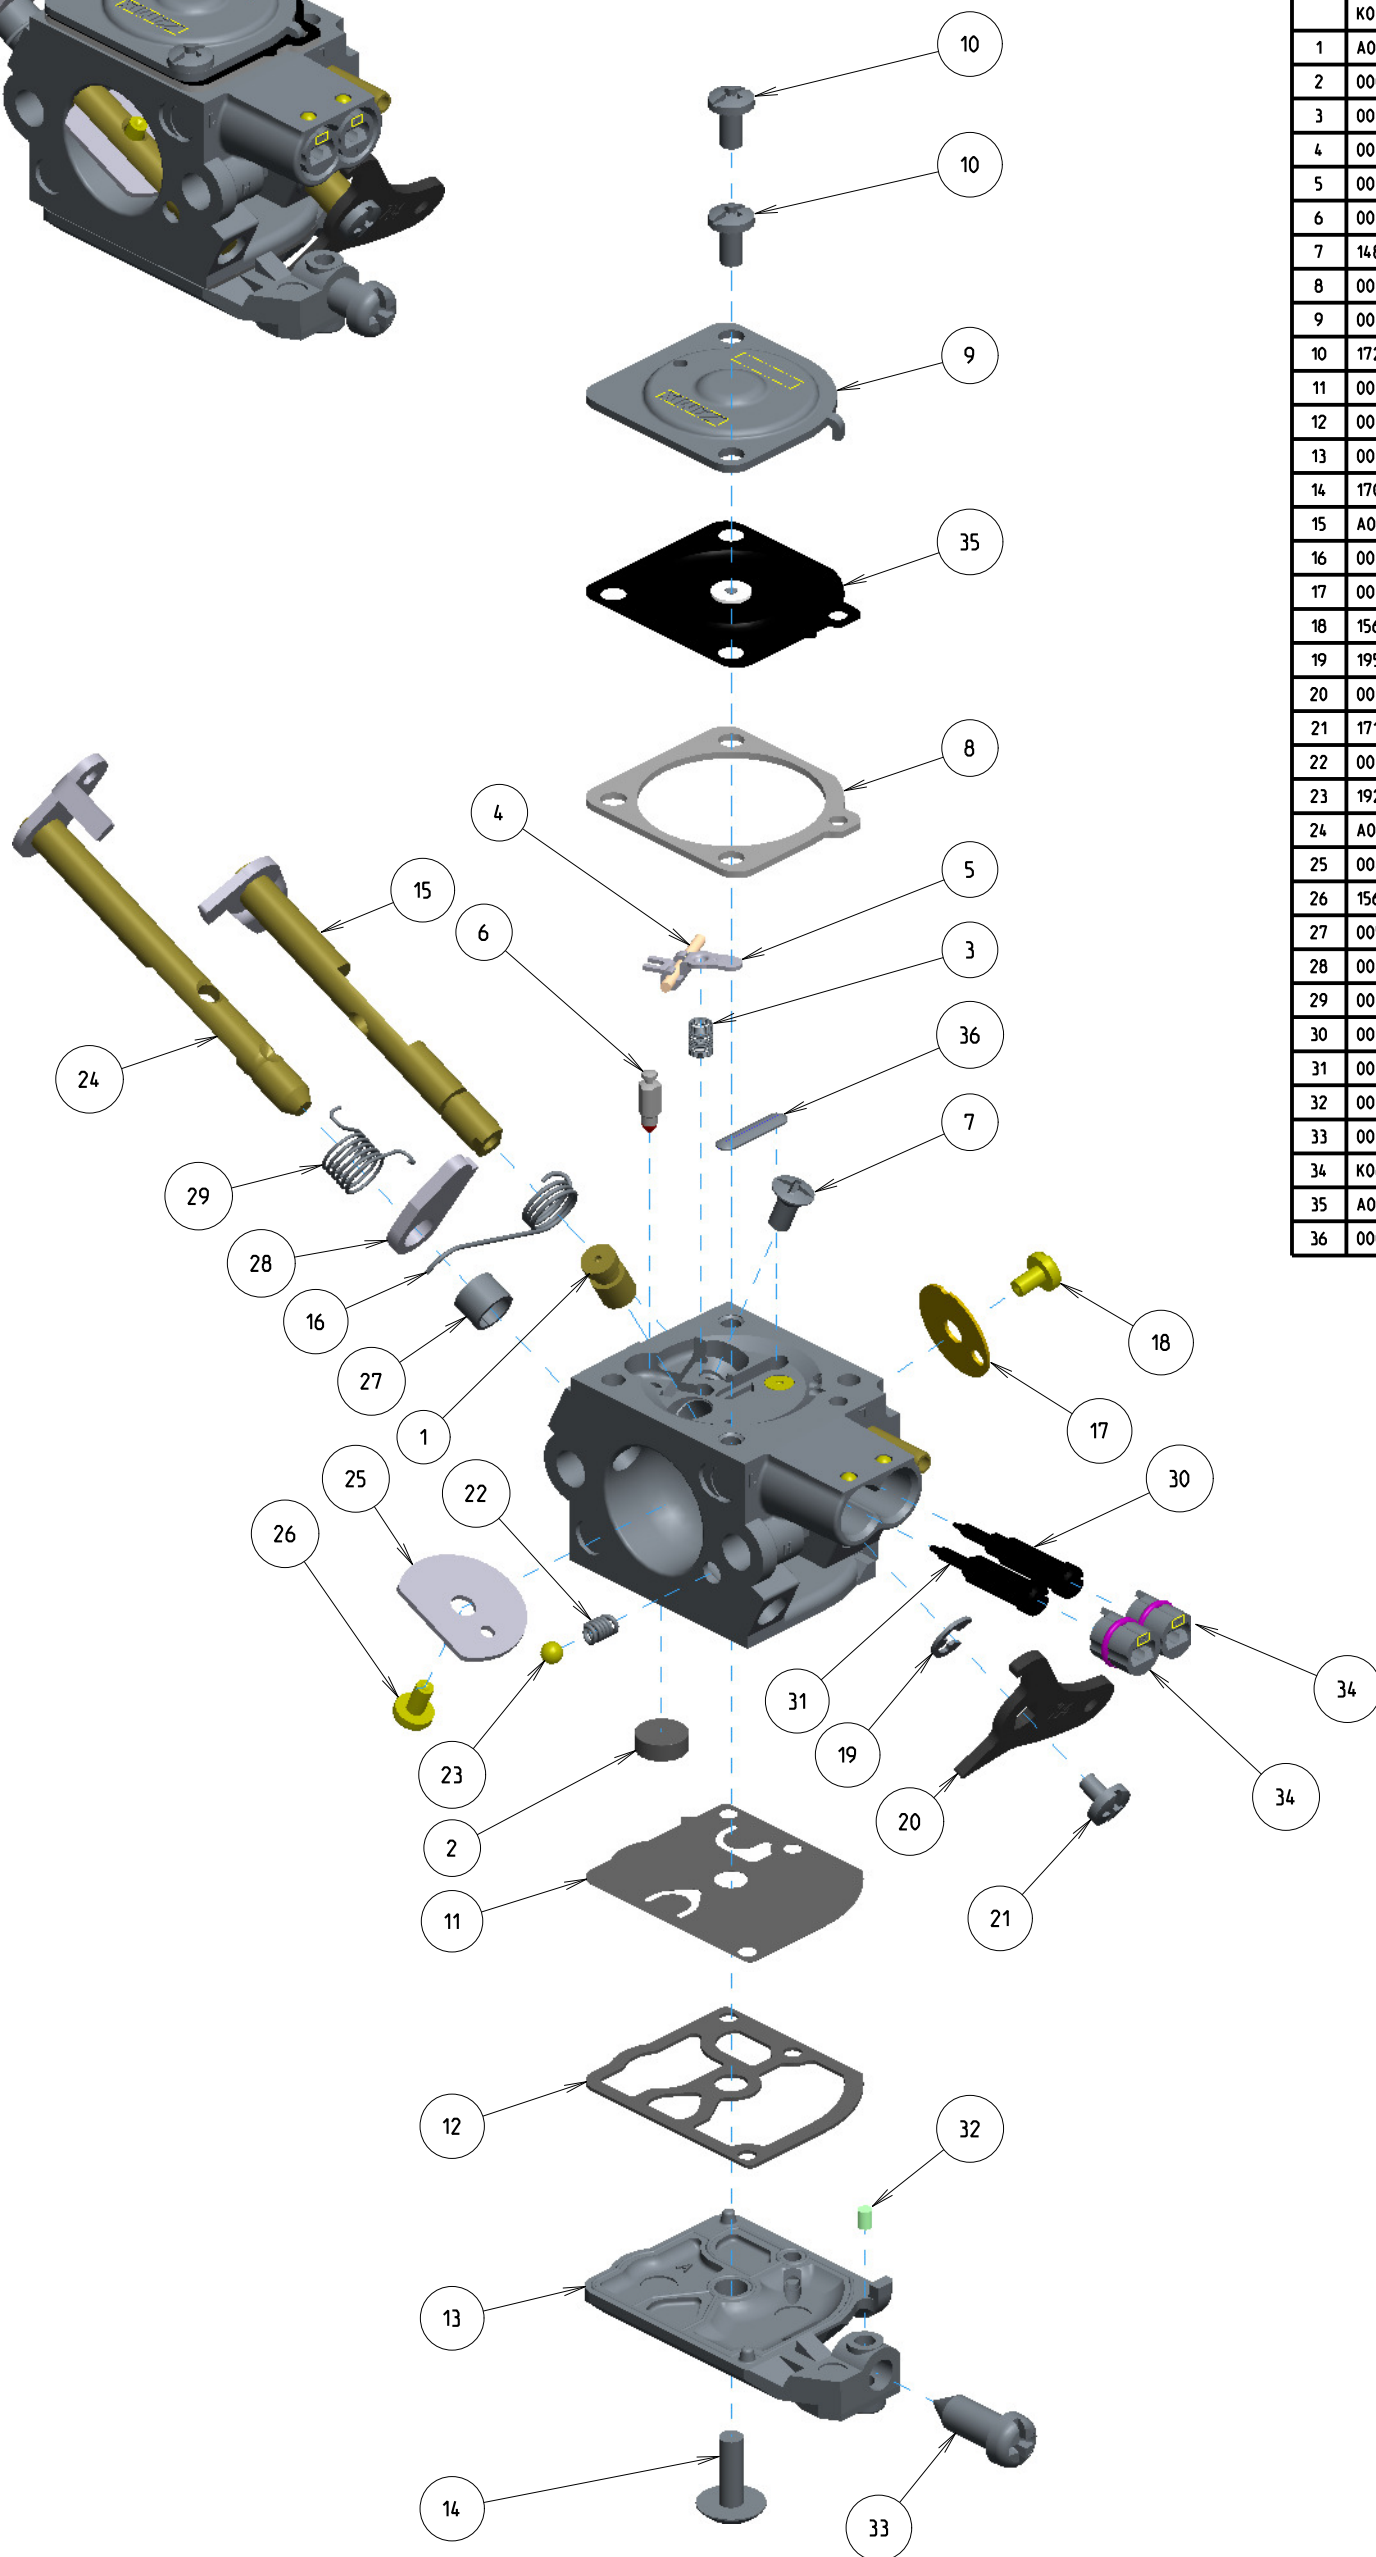

C1Q-EL45

ITEM	ZAMA PART NR.	DESCRIPTION
	C1Q-EL45	CARBURETOR ASSEMBLY
	RB-118	REBUILD KIT (2,3,4,5,6,8,11,12,35,36)
	GND-39	GASKET & DIAPHRAGM KIT (8,11,12,35)
	K017084	COVER KIT, PUMP (13,32,33)
1	A007231	NOZZLE ASS'Y, CHECK VALVE
2	0004009	STRAINER
3	0019012	SPRING, METERING LEVER
4	0021001	PIN
5	0020012	LEVER, METERING
6	0018004	VALVE, INLET NEEDLE
7	14803006	SCREW (METERING LEVER PIN)
8	0016018	GASKET, METERING CHAMBER
9	0028022	COVER, METERING
10	17203006	SCREW (WITH SERRATION)
11	0015050	DIAPHRAGM, PUMP
12	0016033	GASKET, PUMP
13	0017092	COVER, PUMP
14	17004010	SCREW (PUMP COVER)
15	A011257	SHAFT ASS'Y, THROTTLE
16	0013116	SPRING, THROTTLE RETURN
17	0014031	VALVE, THROTTLE
18	15603004	SCREW
19	19500030	E-RING
20	0012704	LEVER, THROTTLE
21	17103004	SCREW
22	0038001	SPRING, FRICTION
23	19290030	BALL, STEEL
24	A041127	SHAFT ASS'Y, CHOKE
25	0043057	VALVE, CHOKE
26	156030045	SCREW
27	0052001	COLLAR
28	0042162	LEVER, CHOKE
29	0013115	SPRING, CHOKE RETURN
30	0031233	SCREW, IDLE MIXTURE
31	0030234	SCREW, MAIN MIXTURE
32	0036001	PIECE, FRICTION
33	0035035	SCREW, THROTTLE ADJUST
34	K061002	LIMITER, TAMPER KIT
35	A015018	DIAPHRAGM, ASS'Y, METERING
36	0005004	PLUG, WELCH