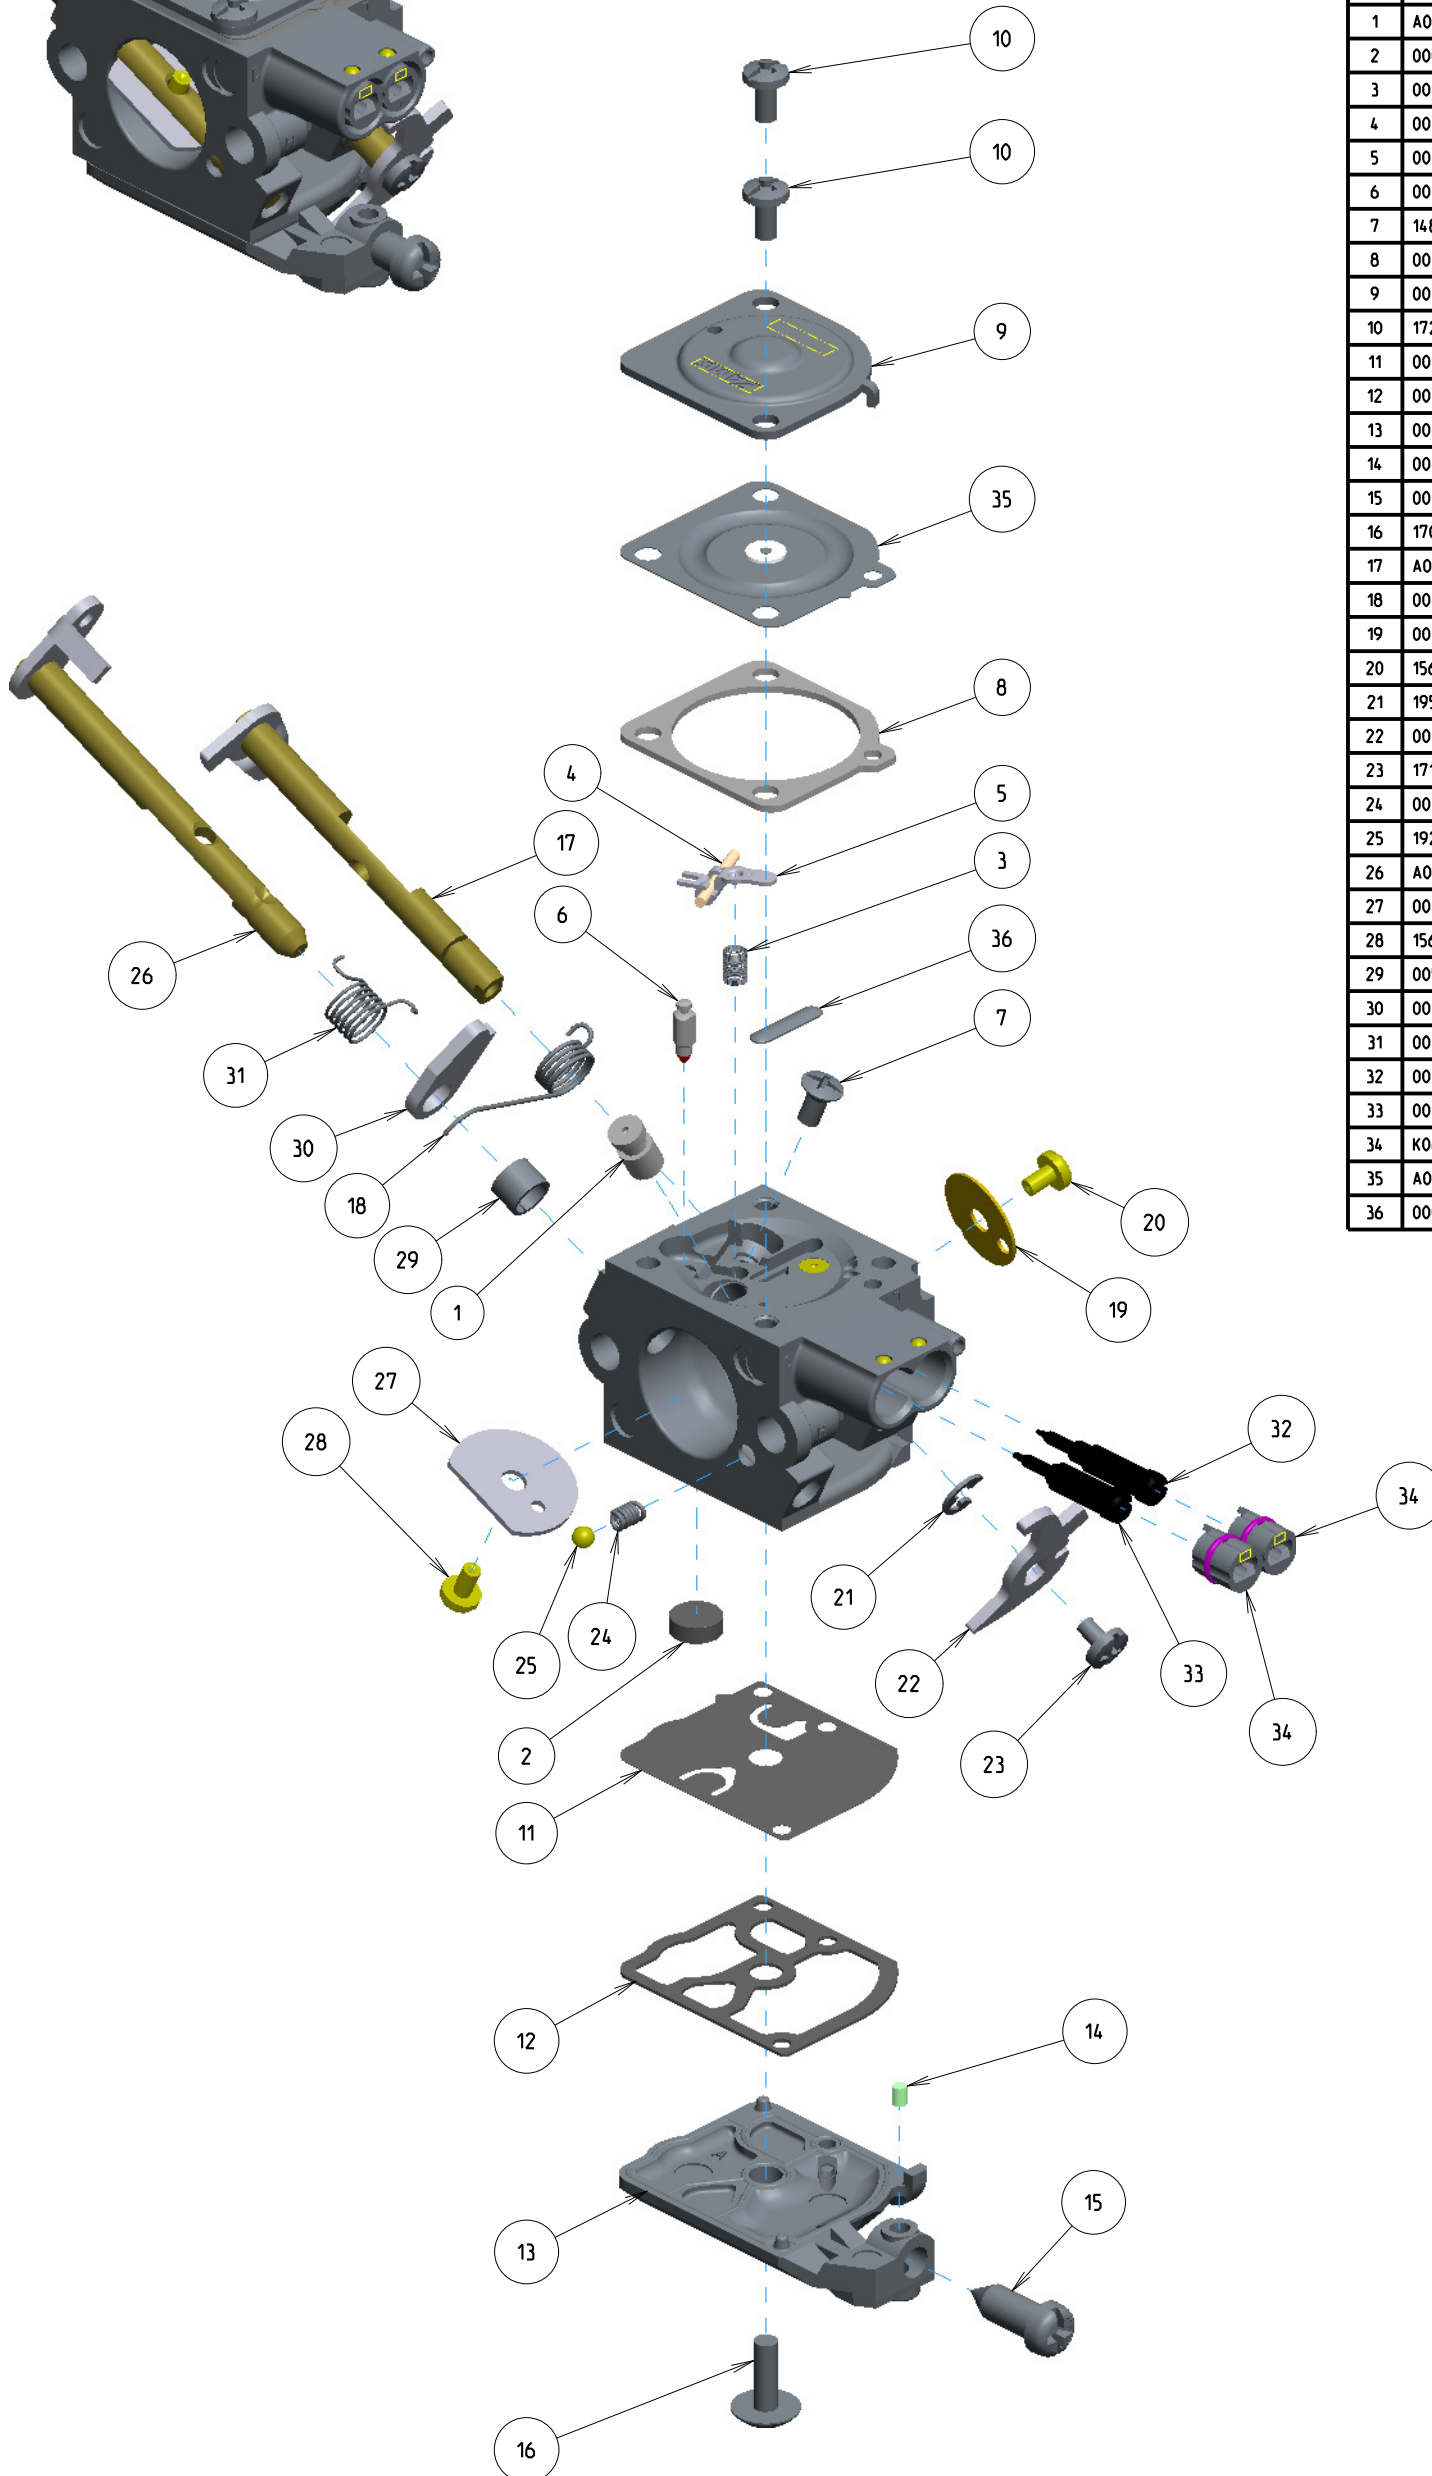

C1Q-EL38

ITEM	ZAMA PART NR.	DESCRIPTION
	C1Q-EL38	CARBURETOR ASSEMBLY
	RB-118	REBUILD KIT (2,3,4,5,6,8,11,12,35,36)
	GND-39	GASKET & DIAPHRAGM KIT (8,11,12,35)
	K017084	COVER KIT, PUMP (13,14,15)
1	A007231	NOZZLE ASS'Y, CHECK VALVE
2	0004009	STRAINER
3	0019012	SPRING, METERING LEVER
4	0021001	PIN
5	0020012	LEVER, METERING
6	0018004	VALVE, INLET NEEDLE
7	14803006	SCREW (METERING LEVER PIN)
8	0016018	GASKET, METERING CHAMBER
9	0028022	COVER, METERING
10	17203006	SCREW (WITH SERRATION)
11	0015050	DIAPHRAGM, PUMP
12	0016033	GASKET, PUMP
13	0017092	COVER, PUMP
14	0036001	PIECE, FRICTION
15	0035035	SCREW, THROTTLE ADJUST
16	17004010	SCREW (PUMP COVER)
17	A011257	SHAFT ASS'Y, THROTTLE
18	0013116	SPRING, THROTTLE RETURN
19	0014031	VALVE, THROTTLE
20	15603004	SCREW
21	19500030	E-RING
22	0012225	LEVER, THROTTLE
23	17103004	SCREW
24	0038001	SPRING, FRICTION
25	19290030	BALL, STEEL
26	A041127	SHAFT ASS'Y, CHOKE
27	0043057	VALVE, CHOKE
28	156030045	SCREW
29	0052001	COLLAR
30	0042162	LEVER, CHOKE
31	0013115	SPRING, CHOKE RETURN
32	0031233	SCREW, IDLE MIXTURE
33	0030234	SCREW, MAIN MIXTURE
34	K061002	LIMITER, TAMPER KIT
35	A015018	DIAPHRAGM, ASS'Y, METERING
36	0005004	PLUG, WELCH