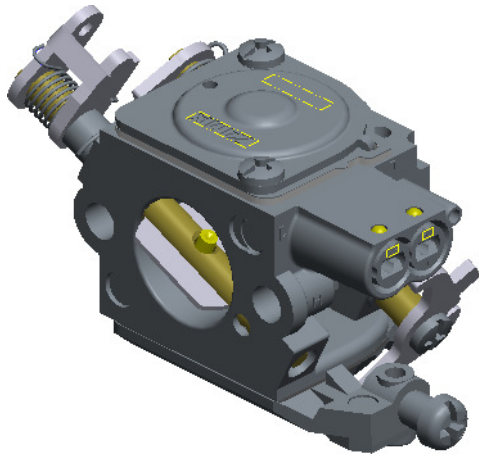

C1Q-EL38

ITEM	ZAMA PART NR.	DESCRIPTION
	C1Q-EL38	CARBURETOR ASSEMBLY
	RB-118	REBUILD KIT (2,3,4,5,6,8,11,12,35,36)
	GND-39	GASKET & DIAPHRAGM KIT (8,11,12,35)
	K017084	COVER KIT, PUMP (13,14,15)
1	A007231	NOZZLE ASS'Y, CHECK VALVE
2	0004009	STRAINER
3	0019012	SPRING, METERING LEVER
4	0021001	PIN
5	0020012	LEVER, METERING
6	0018004	VALVE, INLET NEEDLE
7	14803006	SCREW (METERING LEVER PIN)
8	0016018	GASKET, METERING CHAMBER
9	0028022	COVER, METERING
10	17203006	SCREW (WITH SERRATION)
11	0015050	DIAPHRAGM, PUMP
12	0016033	GASKET, PUMP
13	0017092	COVER, PUMP
14	0036001	PIECE, FRICTION
15	0035035	SCREW, THROTTLE ADJUST
16	17004010	SCREW (PUMP COVER)
17	A011257	SHAFT ASS'Y, THROTTLE
18	0013116	SPRING, THROTTLE RETURN
19	0014031	VALVE, THROTTLE
20	15603004	SCREW
21	19500030	E-RING
22	0012225	LEVER, THROTTLE
23	17103004	SCREW
24	0038001	SPRING, FRICTION
25	19290030	BALL, STEEL
26	A041127	SHAFT ASS'Y, CHOKE
27	0043057	VALVE, CHOKE
28	156030045	SCREW
29	0052001	COLLAR
30	0042162	LEVER, CHOKE
31	0013115	SPRING, CHOKE RETURN
32	0031233	SCREW, IDLE MIXTURE
33	0030234	SCREW, MAIN MIXTURE
34	K061002	LIMITER, TAMPER KIT
35	A015018	DIAPHRAGM, ASS'Y, METERING
36	0005004	PLUG, WELCH