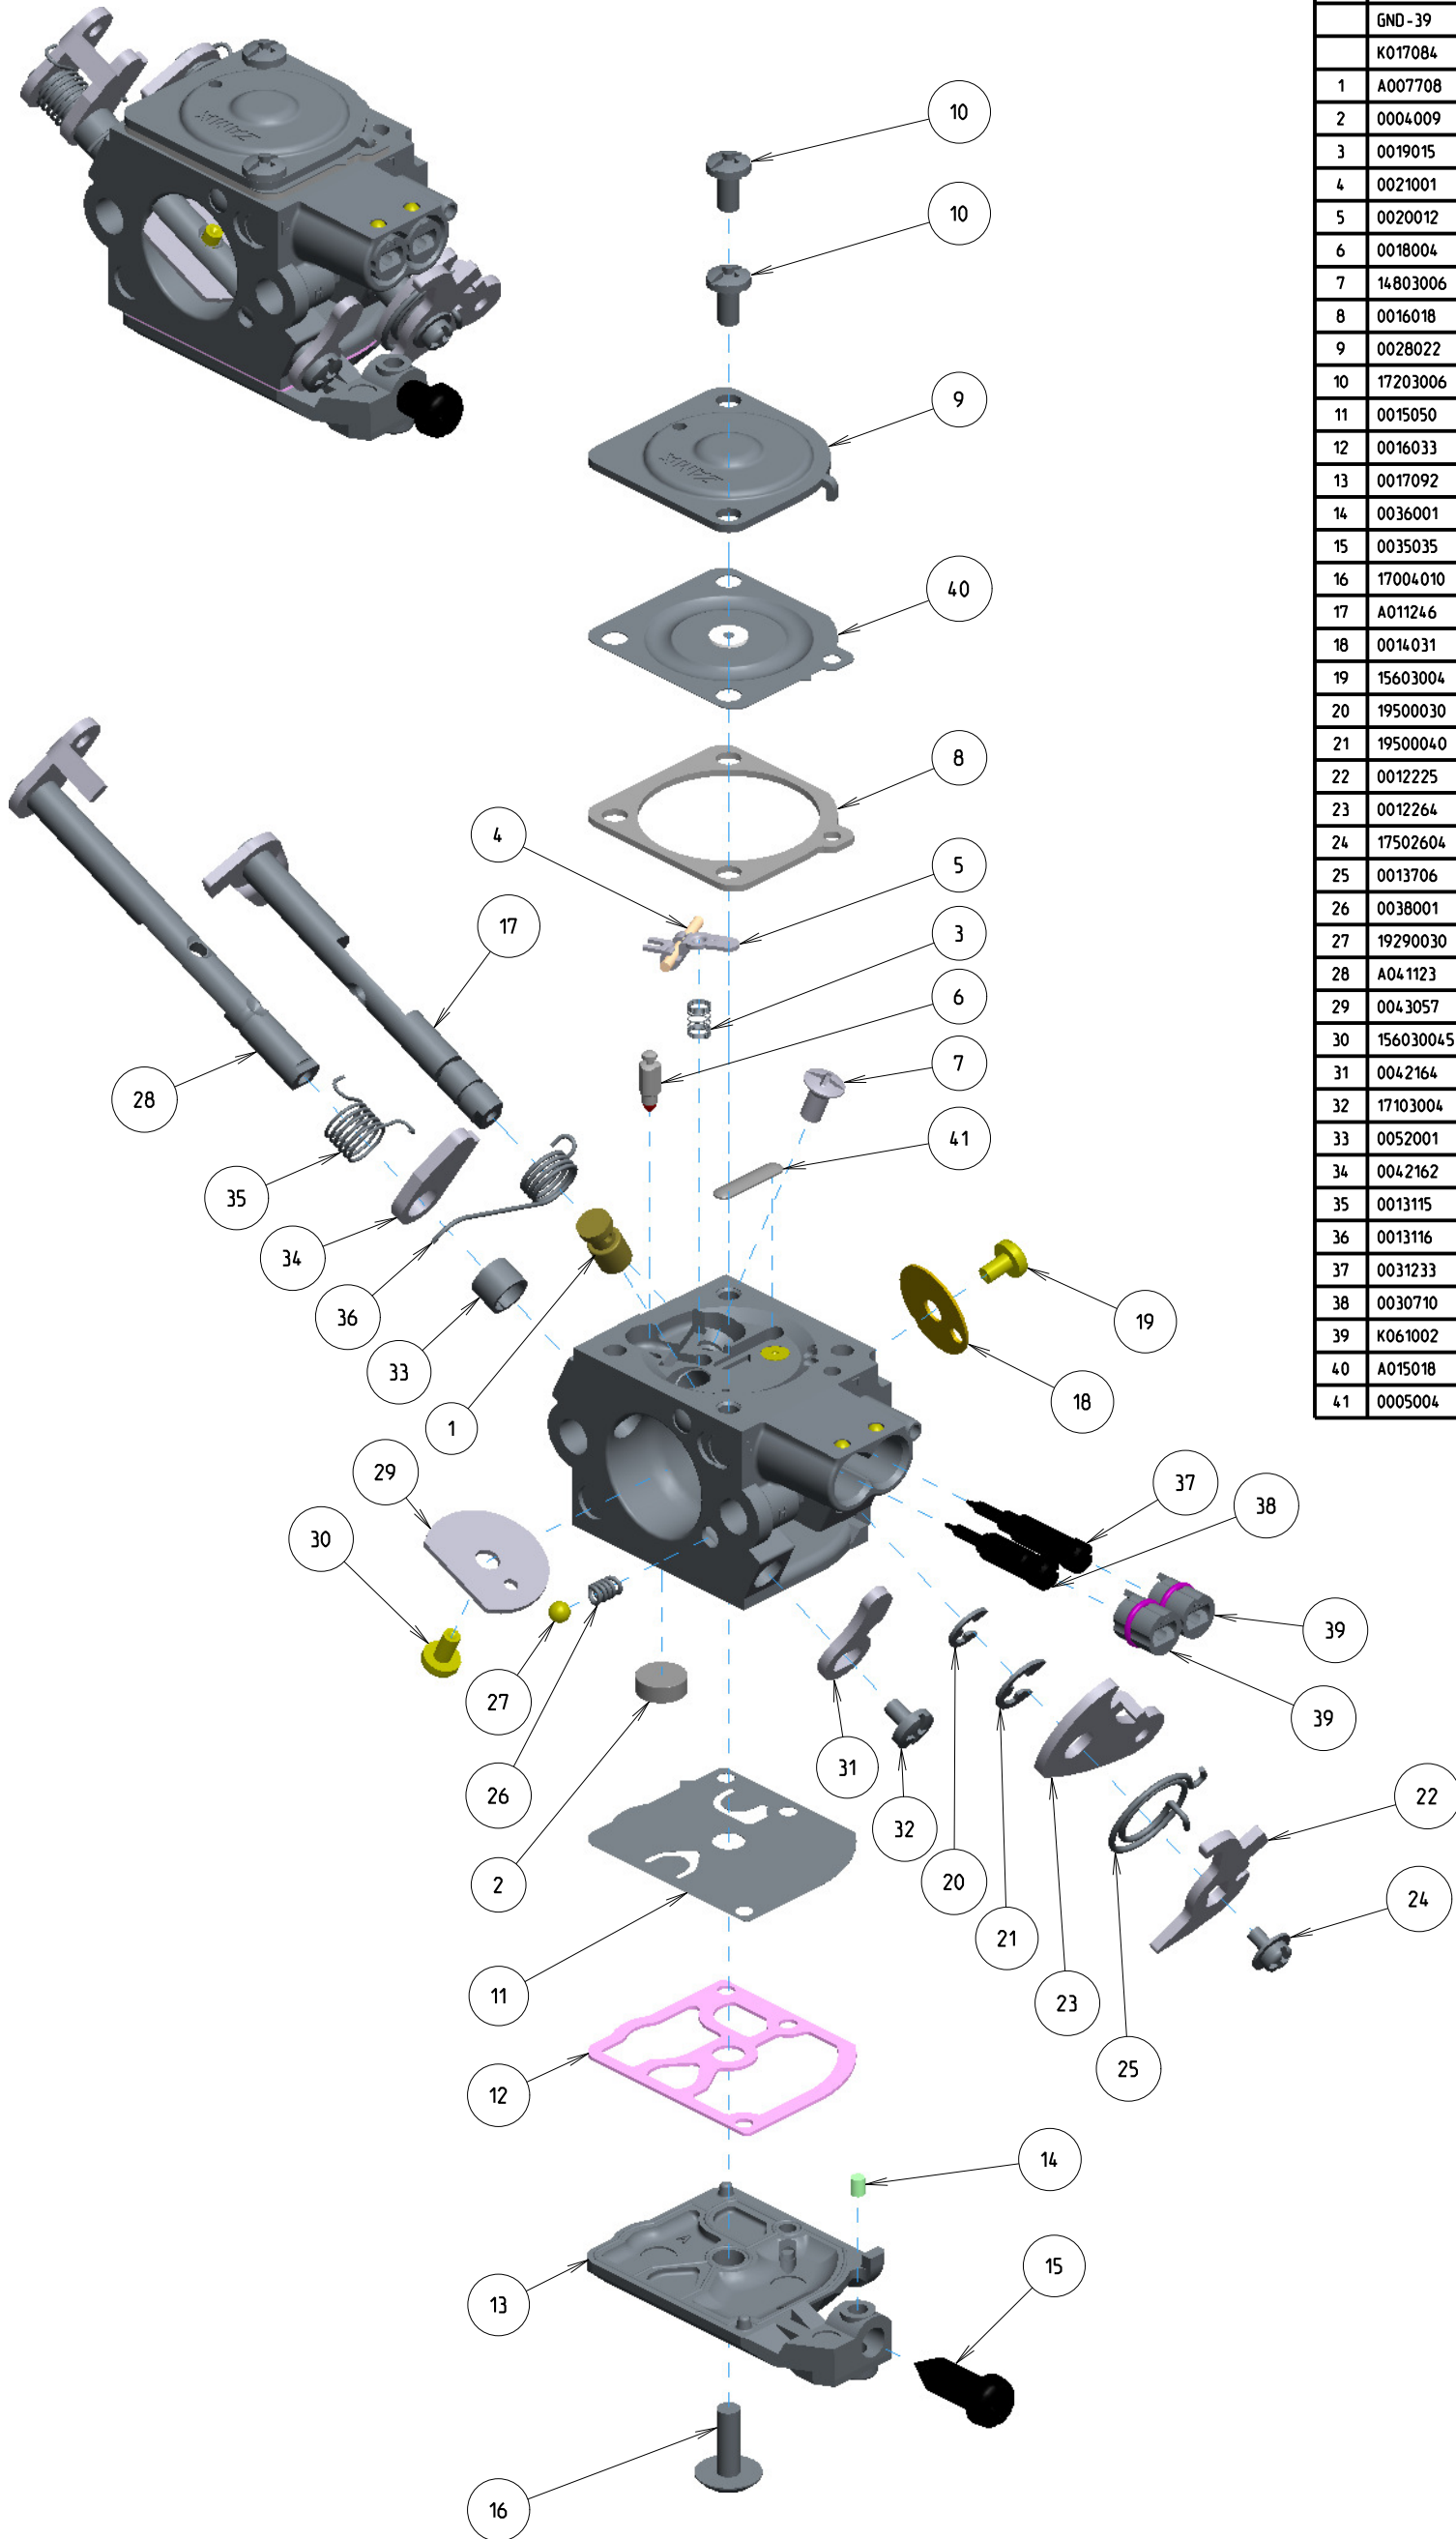

C1Q-EL36D

ITEM	ZAMA PART NR.	DESCRIPTION
	C1Q-EL36D	CARBURETOR ASSEMBLY
	RB-225	REBUILD KIT (2,3,4,5,6,8,11,12,40,41)
	GND-39	GASKET & DIAPHRAGM KIT (8,11,12,40)
	K017084	COVER KIT, PUMP (13,14,15)
1	A007708	NOZZLE ASS'Y, CHECK VALVE
2	0004009	STRAINER
3	0019015	SPRING, METERING LEVER
4	0021001	PIN
5	0020012	LEVER, METERING
6	0018004	VALVE, INLET NEEDLE
7	14803006	SCREW (METERING LEVER PIN)
8	0016018	GASKET, METERING CHAMBER
9	0028022	COVER, METERING
10	17203006	SCREW (WITH SERRATION)
11	0015050	DIAPHRAGM, PUMP
12	0016033	GASKET, PUMP
13	0017092	COVER, PUMP
14	0036001	PIECE, FRICTION
15	0035035	SCREW, THROTTLE ADJUST
16	17004010	SCREW (PUMP COVER)
17	A011246	SHAFT ASS'Y, THROTTLE
18	0014031	VALVE, THROTTLE
19	15603004	SCREW
20	19500030	E-RING
21	19500040	E-RING
22	0012225	LEVER, THROTTLE
23	0012264	LEVER, THROTTLE
24	17502604	SCREW
25	0013706	SPRING, THROTTLE RETURN
26	0038001	SPRING, FRICTION
27	19290030	BALL, STEEL
28	A041123	SHAFT ASS'Y, CHOKE
29	0043057	VALVE, CHOKE
30	156030045	SCREW
31	0042164	LEVER, CHOKE
32	17103004	SCREW
33	0052001	COLLAR
34	0042162	LEVER, CHOKE
35	0013115	SPRING, CHOKE RETURN
36	0013116	SPRING, THROTTLE RETURN
37	0031233	SCREW, IDLE MIXTURE
38	0030710	SCREW, MAIN MIXTURE
39	K061002	LIMITER, TAMPER KIT
40	A015018	DIAPHRAGM ASS'Y, METERING
41	0005004	PLUG, WELCH