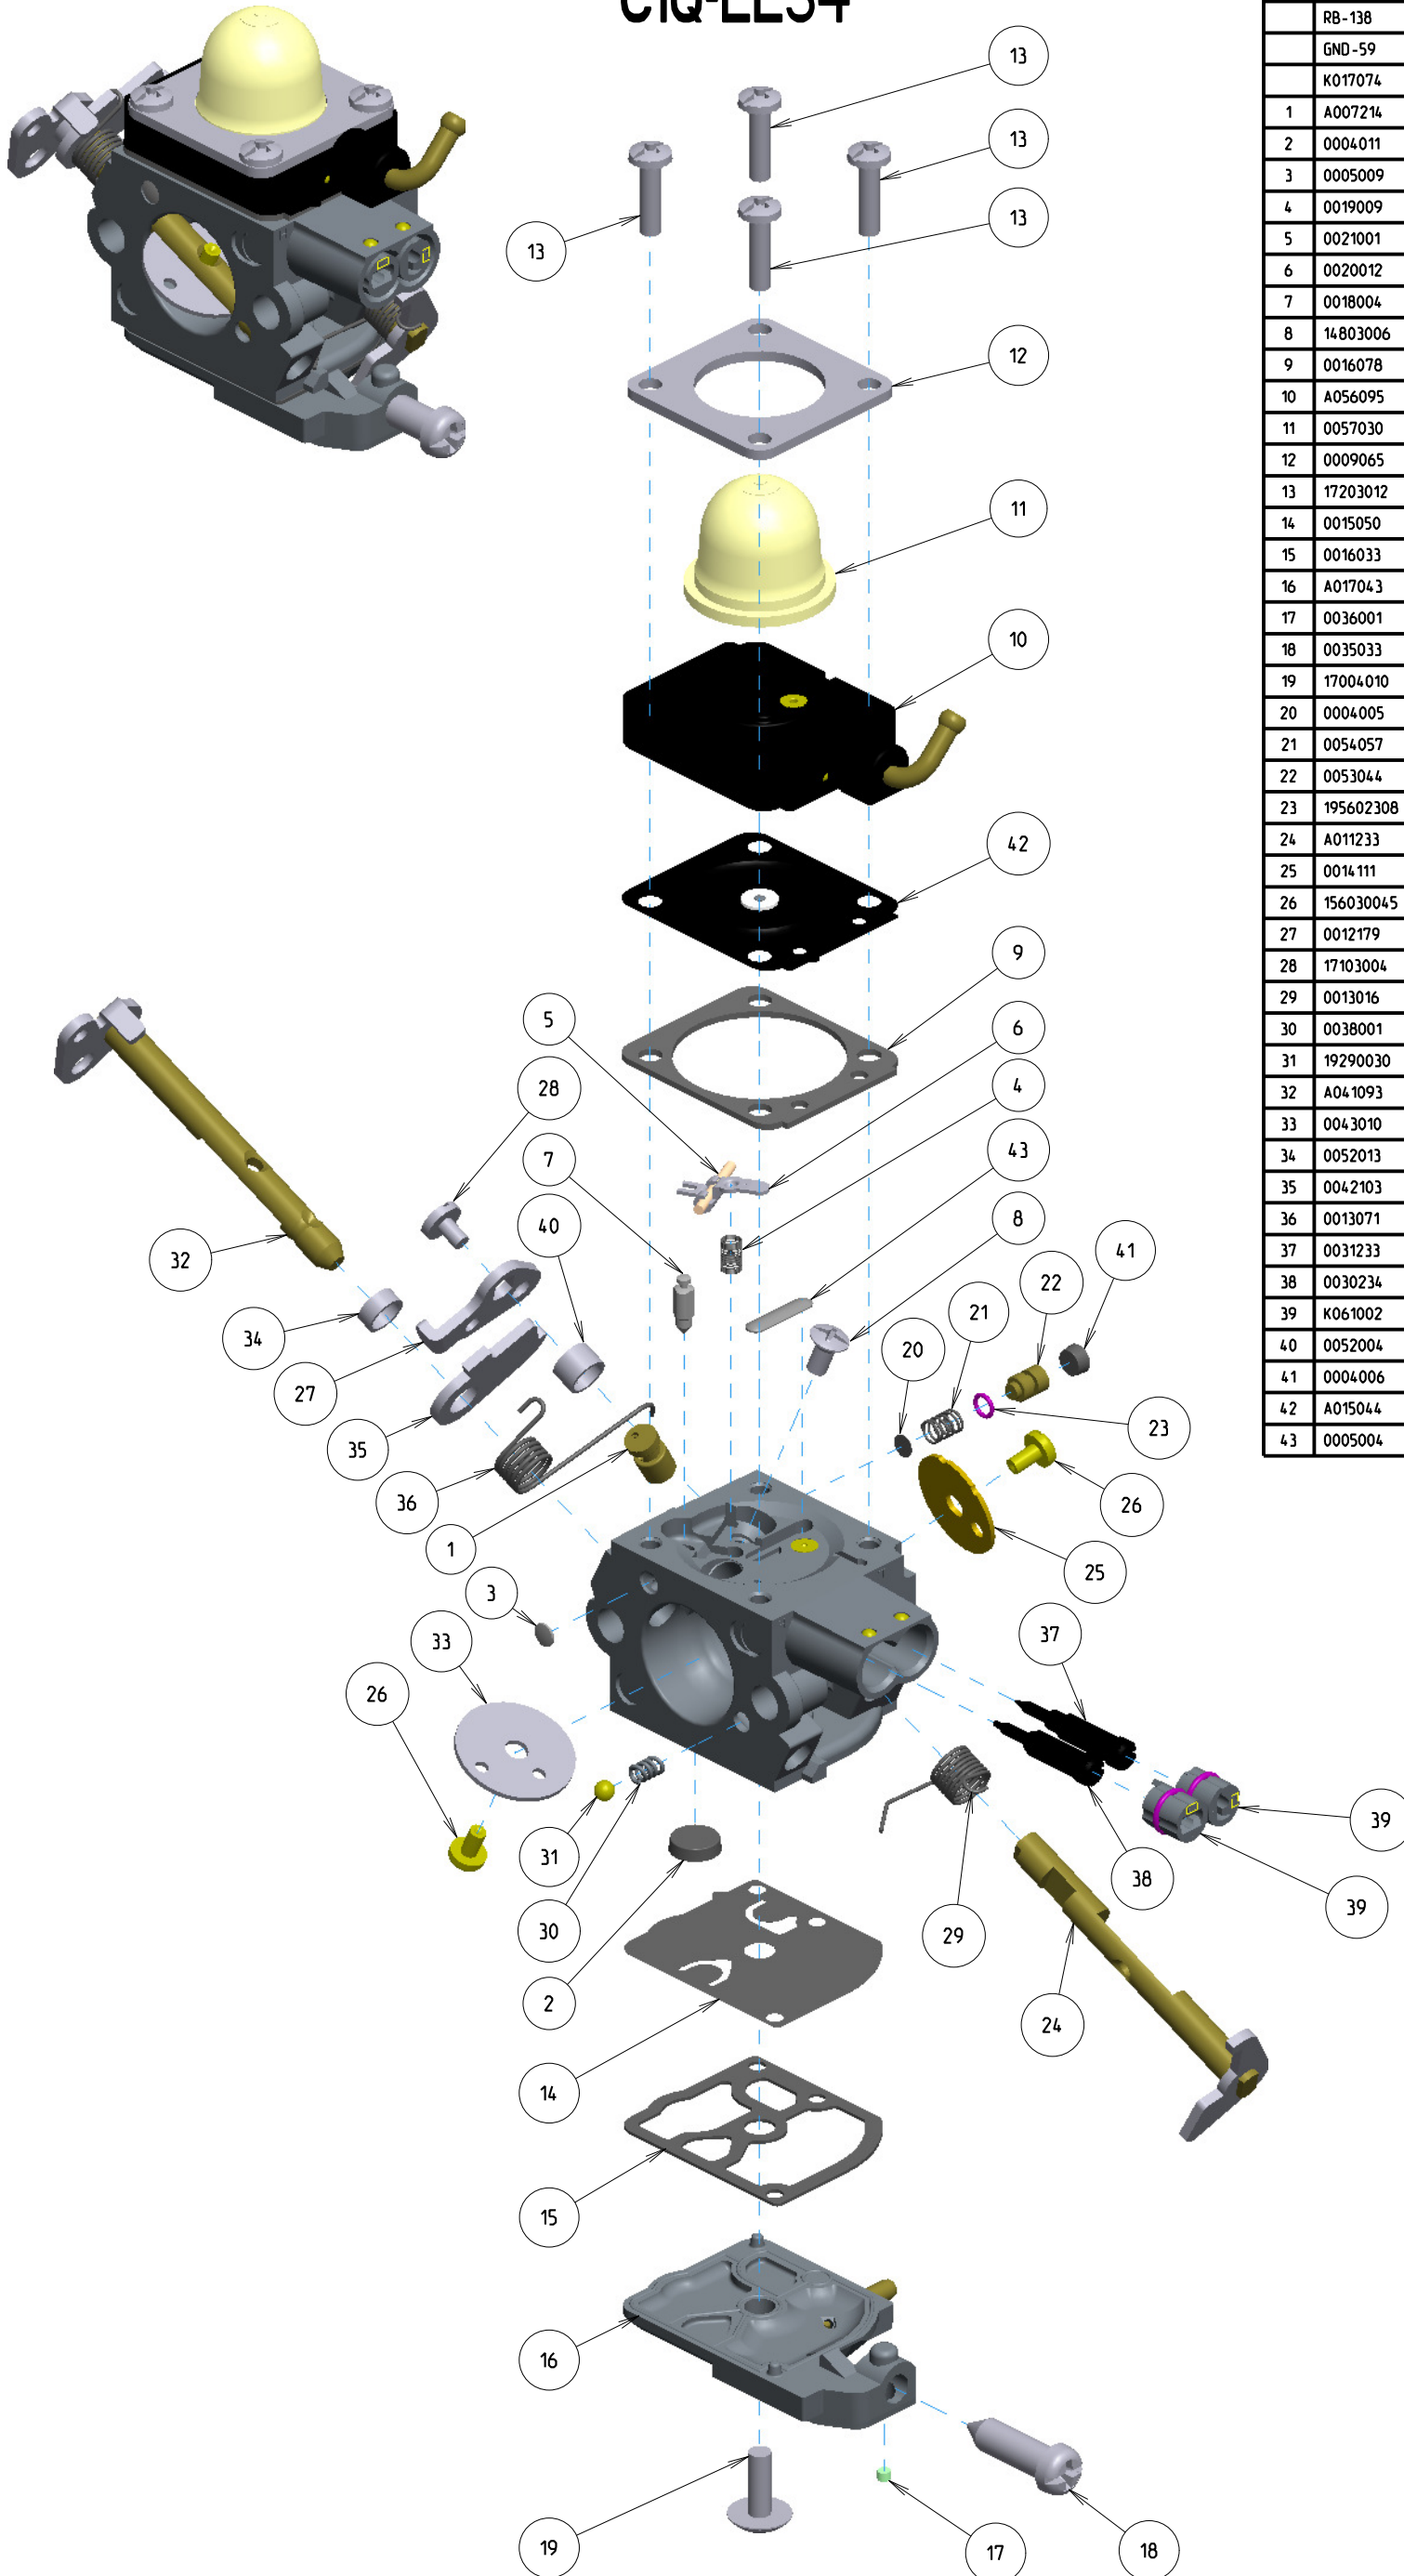

C1Q-EL34

ITEM	ZAMA PART NR.	DESCRIPTION
	C1Q-EL34	CARBURETOR ASSEMBLY
	RB-138	REBUILD KIT (2,4,5,6,7,9,14,15,42,43)
	GND-59	GASKET & DIAPHRAGM KIT (9,14,15,42)
	K017074	COVER KIT, PUMP (16,17,18)
1	A007214	NOZZLE ASS'Y, CHECK VALVE
2	0004011	STRAINER
3	0005009	PLUG, WELCH
4	0019009	SPRING, METERING LEVER
5	0021001	PIN
6	0020012	LEVER, METERING
7	0018004	VALVE, INLET NEEDLE
8	14803006	SCREW
9	0016078	GASKET, METERING CHAMBER
10	A056095	BASE ASS'Y, PRIMER
11	0057030	SYRINGE
12	0009065	RETAINER
13	17203012	SCREW
14	0015050	DIAPHRAGM, PUMP
15	0016033	GASKET, PUMP
16	A017043	COVER ASS'Y, PUMP
17	0036001	PIECE, FRICTION
18	0035033	SCREW, THROTTLE ADJUST
19	17004010	SCREW (PUMP COVER)
20	0004005	STRAINER
21	0054057	SPRING
22	0053044	PLUNGER
23	195602308	O-RING
24	A011233	SHAFT ASS'Y, THROTTLE
25	0014111	VALVE, THROTTLE
26	156030045	SCREW
27	0012179	LEVER, THROTTLE
28	17103004	SCREW
29	0013016	SPRING, THROTTLE RETURN
30	0038001	SPRING, FRICTION
31	19290030	BALL, STEEL
32	A041093	SHAFT ASS'Y, CHOKE
33	0043010	VALVE, CHOKE
34	0052013	COLLAR
35	0042103	LEVER, CHOKE
36	0013071	SPRING, CHOKE RETURN
37	0031233	SCREW, IDLE MIXTURE
38	0030234	SCREW, MAIN MIXTURE
39	K061002	LIMITER, TAMPER KIT
40	0052004	COLLAR
41	0004006	STRAINER
42	A015044	DIAPHRAGM ASS'Y, METERING
43	0005004	PLUG, WELCH