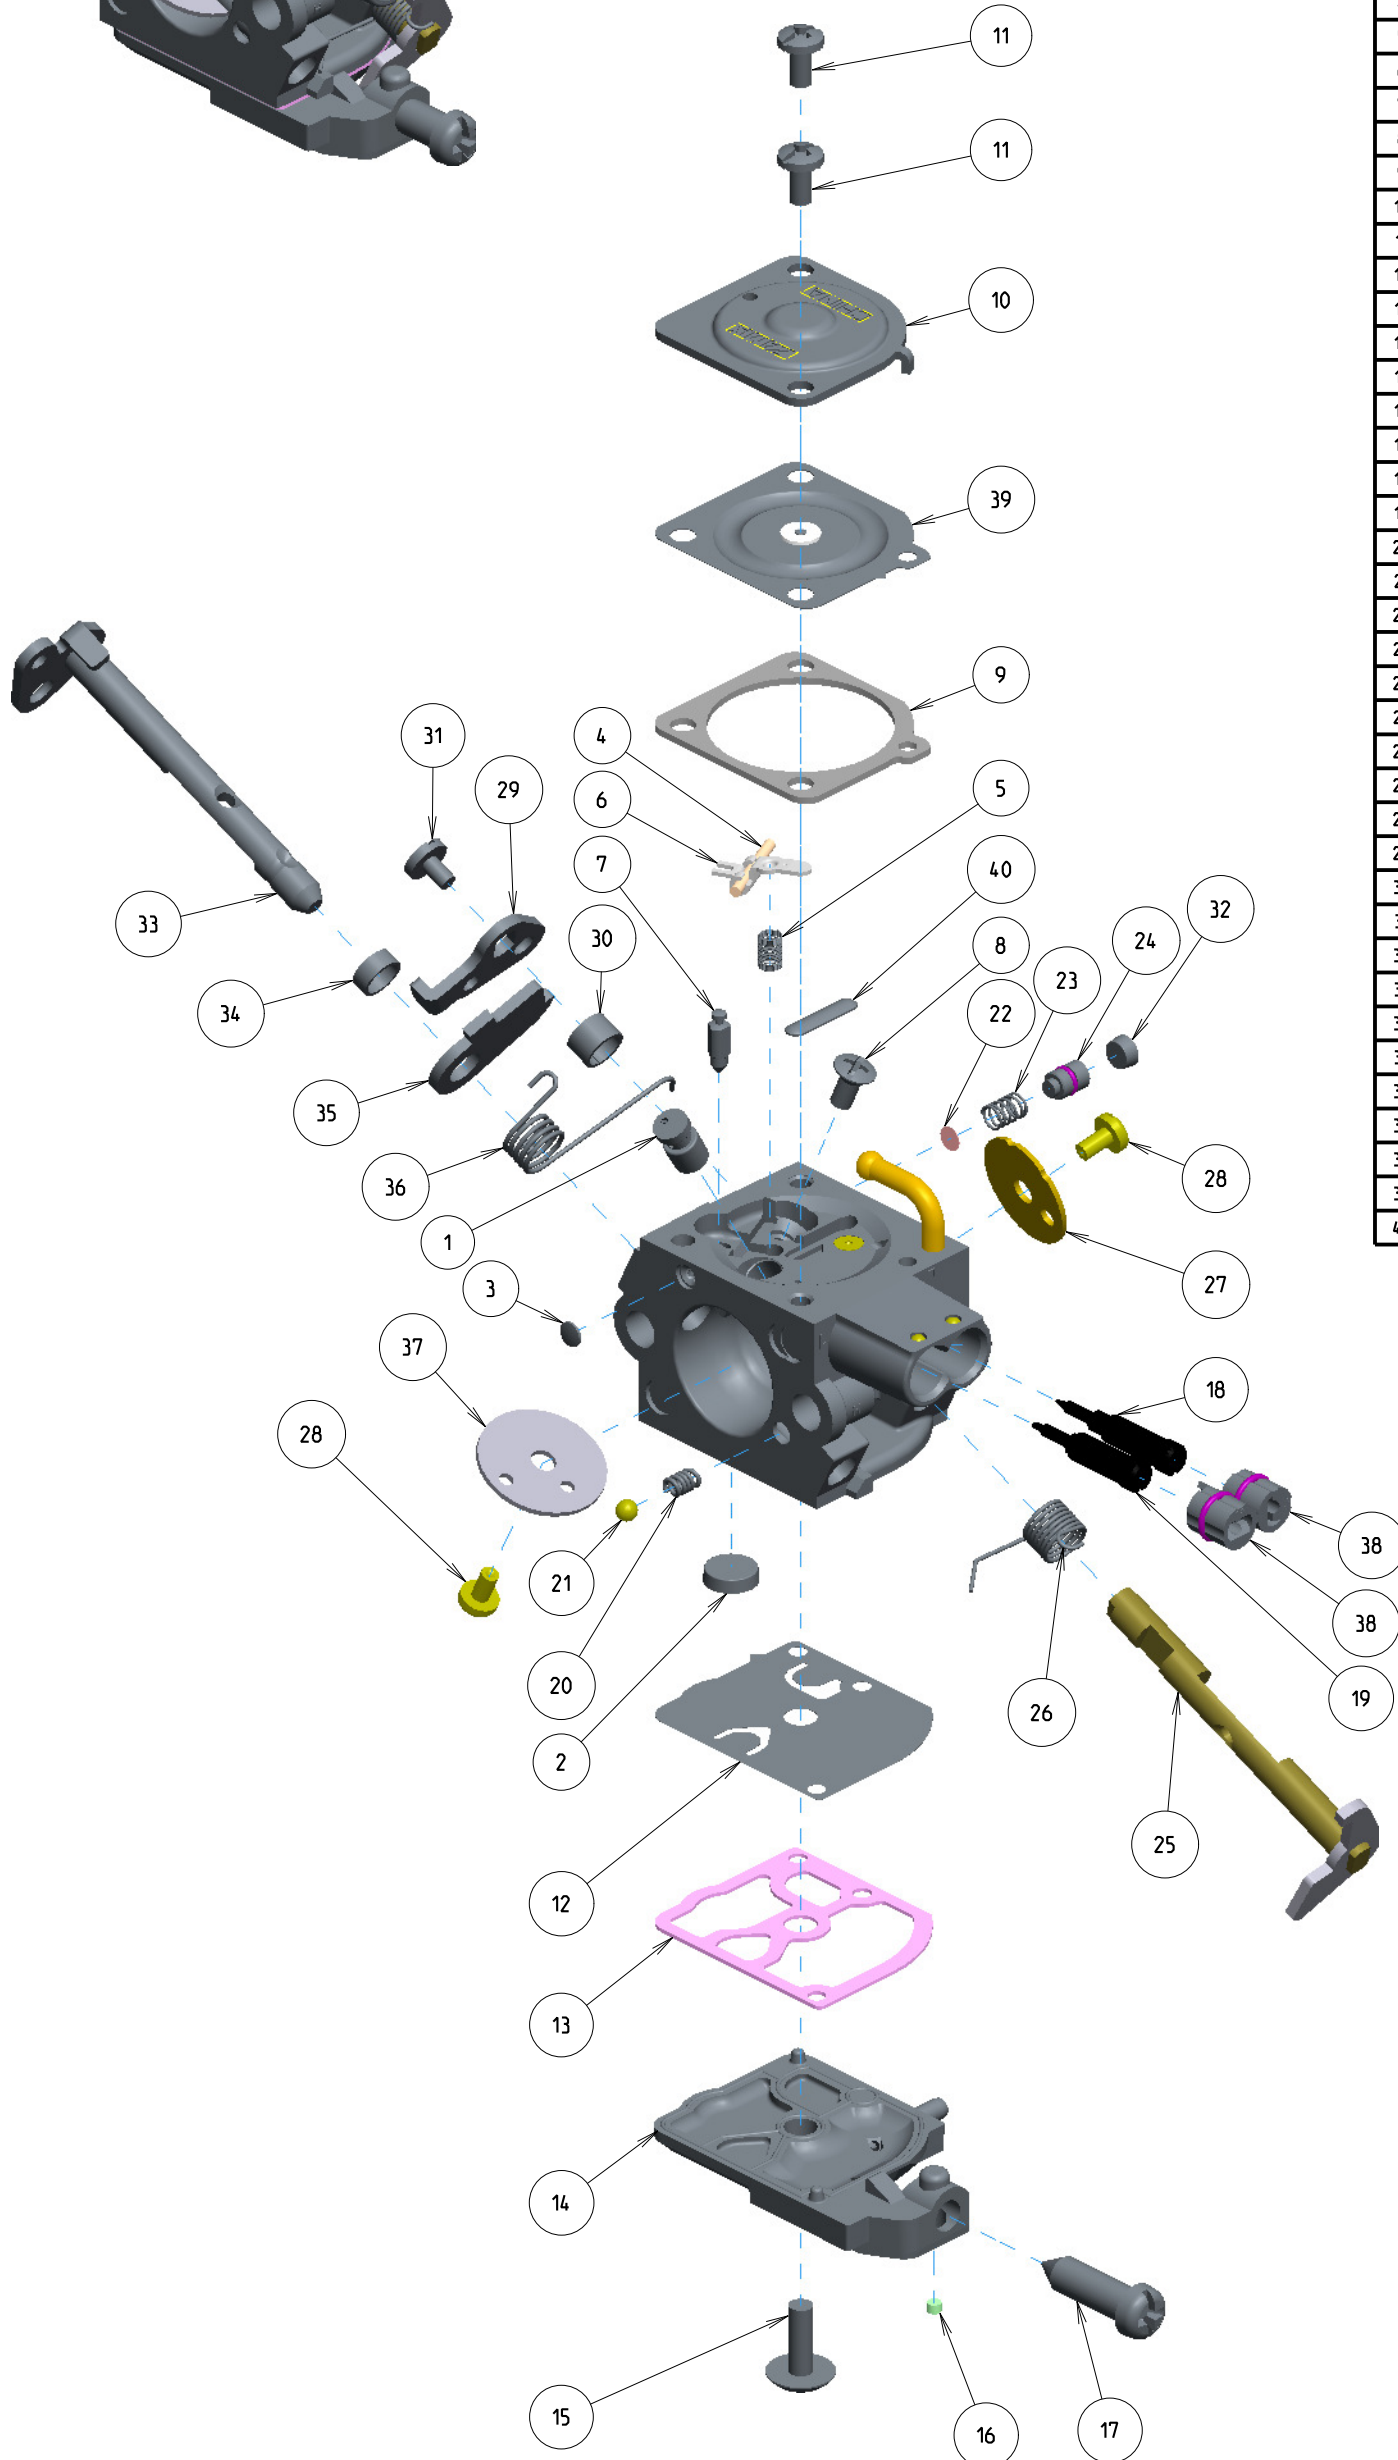

# C1Q-EL33A

ITEM	ZAMA PART NR.	DESCRIPTION
	C1Q-EL33A	CARBURETOR ASSEMBLY
	RB-137	REBUILD KIT (2,3,4,5,6,7,9,12,13,32,39,40)
	GND-39	GASKET & DIAPHRAGM KIT (9,12,13,39)
	K017074	COVER KIT, PUMP (14,16,17)
1	A007214	NOZZLE ASS'Y, CHECK VALVE
2	0004011	STRAINER
3	0005009	PLUG, WELCH
4	0021001	PIN
5	0019009	SPRING, METERING LEVER
6	0020012	LEVER, METERING
7	0018004	VALVE, INLET NEEDLE
8	14803006	SCREW
9	0016018	GASKET, METERING CHAMBER
10	0028022	COVER, METERING
11	17203006	SCREW (WITH SERRATION)
12	0015050	DIAPHRAGM, PUMP
13	0016033	GASKET, PUMP
14	A017043	COVER ASS'Y, PUMP
15	17004010	SCREW (PUMP COVER)
16	0036001	PIECE, FRICTION
17	0035033	SCREW, THROTTLE ADJUST
18	0031233	SCREW, IDLE MIXTURE
19	0030234	SCREW, MAIN MIXTURE
20	0038001	SPRING, FRICTION
21	19290030	BALL, STEEL
22	0004005	STRAINER
23	0054057	SPRING
24	K053030	PLUNGER KIT
25	A011233	SHAFT ASS'Y, THROTTLE
26	0013016	SPRING, THROTTLE RETURN
27	0014111	VALVE, THROTTLE
28	156030045	SCREW
29	0012179	LEVER, THROTTLE
30	0052004	COLLAR
31	17103004	SCREW
32	0004006	STRAINER
33	A041093	SHAFT ASS'Y, CHOKE
34	0052013	COLLAR
35	0042103	LEVER, CHOKE
36	0013071	SPRING, CHOKE RETURN
37	0043010	VALVE, CHOKE
38	K061002	LIMITER, TAMPER KIT
39	A015018	DIAPHRAGM ASS'Y, METERING
40	0005004	PLUG, WELCH