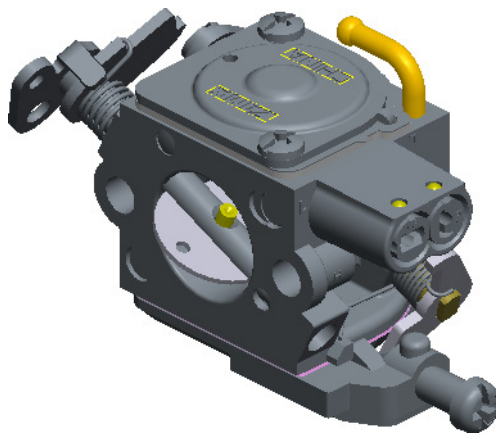

# C1Q-EL33A

ITEM	ZAMA PART NR.	DESCRIPTION
	C1Q-EL33A	CARBURETOR ASSEMBLY
	RB-137	REBUILD KIT (2,3,4,5,6,7,9,12,13,32,39,40)
	GND-39	GASKET & DIAPHRAGM KIT (9,12,13,39)
	K017074	COVER KIT, PUMP (14,16,17)
1	A007214	NOZZLE ASS'Y, CHECK VALVE
2	0004011	STRAINER
3	0005009	PLUG, WELCH
4	0021001	PIN
5	0019009	SPRING, METERING LEVER
6	0020012	LEVER, METERING
7	0018004	VALVE, INLET NEEDLE
8	14803006	SCREW
9	0016018	GASKET, METERING CHAMBER
10	0028022	COVER, METERING
11	17203006	SCREW (WITH SERRATION)
12	0015050	DIAPHRAGM, PUMP
13	0016033	GASKET, PUMP
14	A017043	COVER ASS'Y, PUMP
15	17004010	SCREW (PUMP COVER)
16	0036001	PIECE, FRICTION
17	0035033	SCREW, THROTTLE ADJUST
18	0031233	SCREW, IDLE MIXTURE
19	0030234	SCREW, MAIN MIXTURE
20	0038001	SPRING, FRICTION
21	19290030	BALL, STEEL
22	0004005	STRAINER
23	0054057	SPRING
24	K053030	PLUNGER KIT
25	A011233	SHAFT ASS'Y, THROTTLE
26	0013016	SPRING, THROTTLE RETURN
27	0014111	VALVE, THROTTLE
28	156030045	SCREW
29	0012179	LEVER, THROTTLE
30	0052004	COLLAR
31	17103004	SCREW
32	0004006	STRAINER
33	A041093	SHAFT ASS'Y, CHOKE
34	0052013	COLLAR
35	0042103	LEVER, CHOKE
36	0013071	SPRING, CHOKE RETURN
37	0043010	VALVE, CHOKE
38	K061002	LIMITER, TAMPER KIT
39	A015018	DIAPHRAGM ASS'Y, METERING
40	0005004	PLUG, WELCH