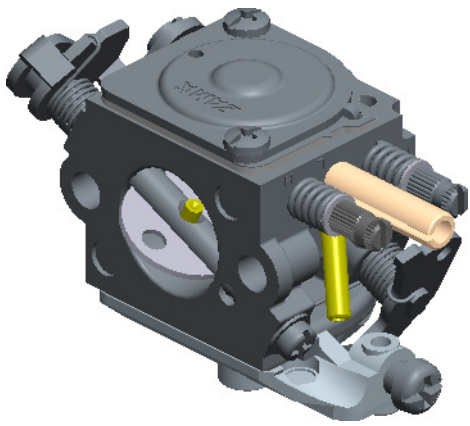

C1Q-EL26A

ITEM	ZAMA PART NR.	DESCRIPTION
	C1Q-EL26A	CARBURETOR ASSEMBLY
	RB-69	REBUILD KIT (2,3,4,5,7,8,11,12,37,38)
	GND-39	GASKET & DIAPHRAGM KIT (8,11,12,37)
	K017041	COVER KIT, PUMP (13,14,15)
	0061005	LIMITER, TAMPER RESIST (H)
	0061010	LIMITER, TAMPER RESIST (L)
1	A007232	NOZZLE ASS'Y, CHECK VALVE
2	0004011	STRAINER
3	0021001	PIN
4	0019012	SPRING, METERING LEVER
5	0020012	LEVER, METERING
6	14803006	SCREW (METERING LEVER PIN)
7	0018004	VALVE, INLET NEEDLE
8	0016018	GASKET, METERING CHAMBER
9	0028022	COVER, METERING
10	17203006	SCREW (WITH SERRATION)
11	0015050	DIAPHRAGM, PUMP
12	0016033	GASKET, PUMP
13	0017025	COVER, PUMP
14	0036001	PIECE, FRICTION
15	0035035	SCREW, THROTTLE ADJUST
16	17004010	SCREW (PUMP COVER)
17	K031151	SCREW KIT, IDLE MIXTURE
18	0030140	SCREW, MAIN MIXTURE
19	0026014	WASHER
20	0029005	SPRING, ADJUST SCREW
21	A011195	SHAFT ASS'Y THROTTLE
22	0013016	SPRING, THROTTLE RETURN
23	0052004	COLLAR
24	0012099	LEVER, THROTTLE
25	17103004	SCREW
26	0014048	VALVE, THROTTLE
27	15603004	SCREW
28	0038001	SPRING, FRICTION
29	19290030	BALL, STEEL
30	A041079	SHAFT ASS'Y, CHOKE
31	0013068	SPRING, CHOKE RETURN
32	0052005	COLLAR
33	0042087	LEVER, CHOKE
34	0043051	VALVE, CHOKE
35	156030045	SCREW
36	16403006	SCREW (WITH PLAIN WASHER)
37	A015018	DIAPHRAGM ASS'Y, METERING
38	0005013	PLUG, WELCH