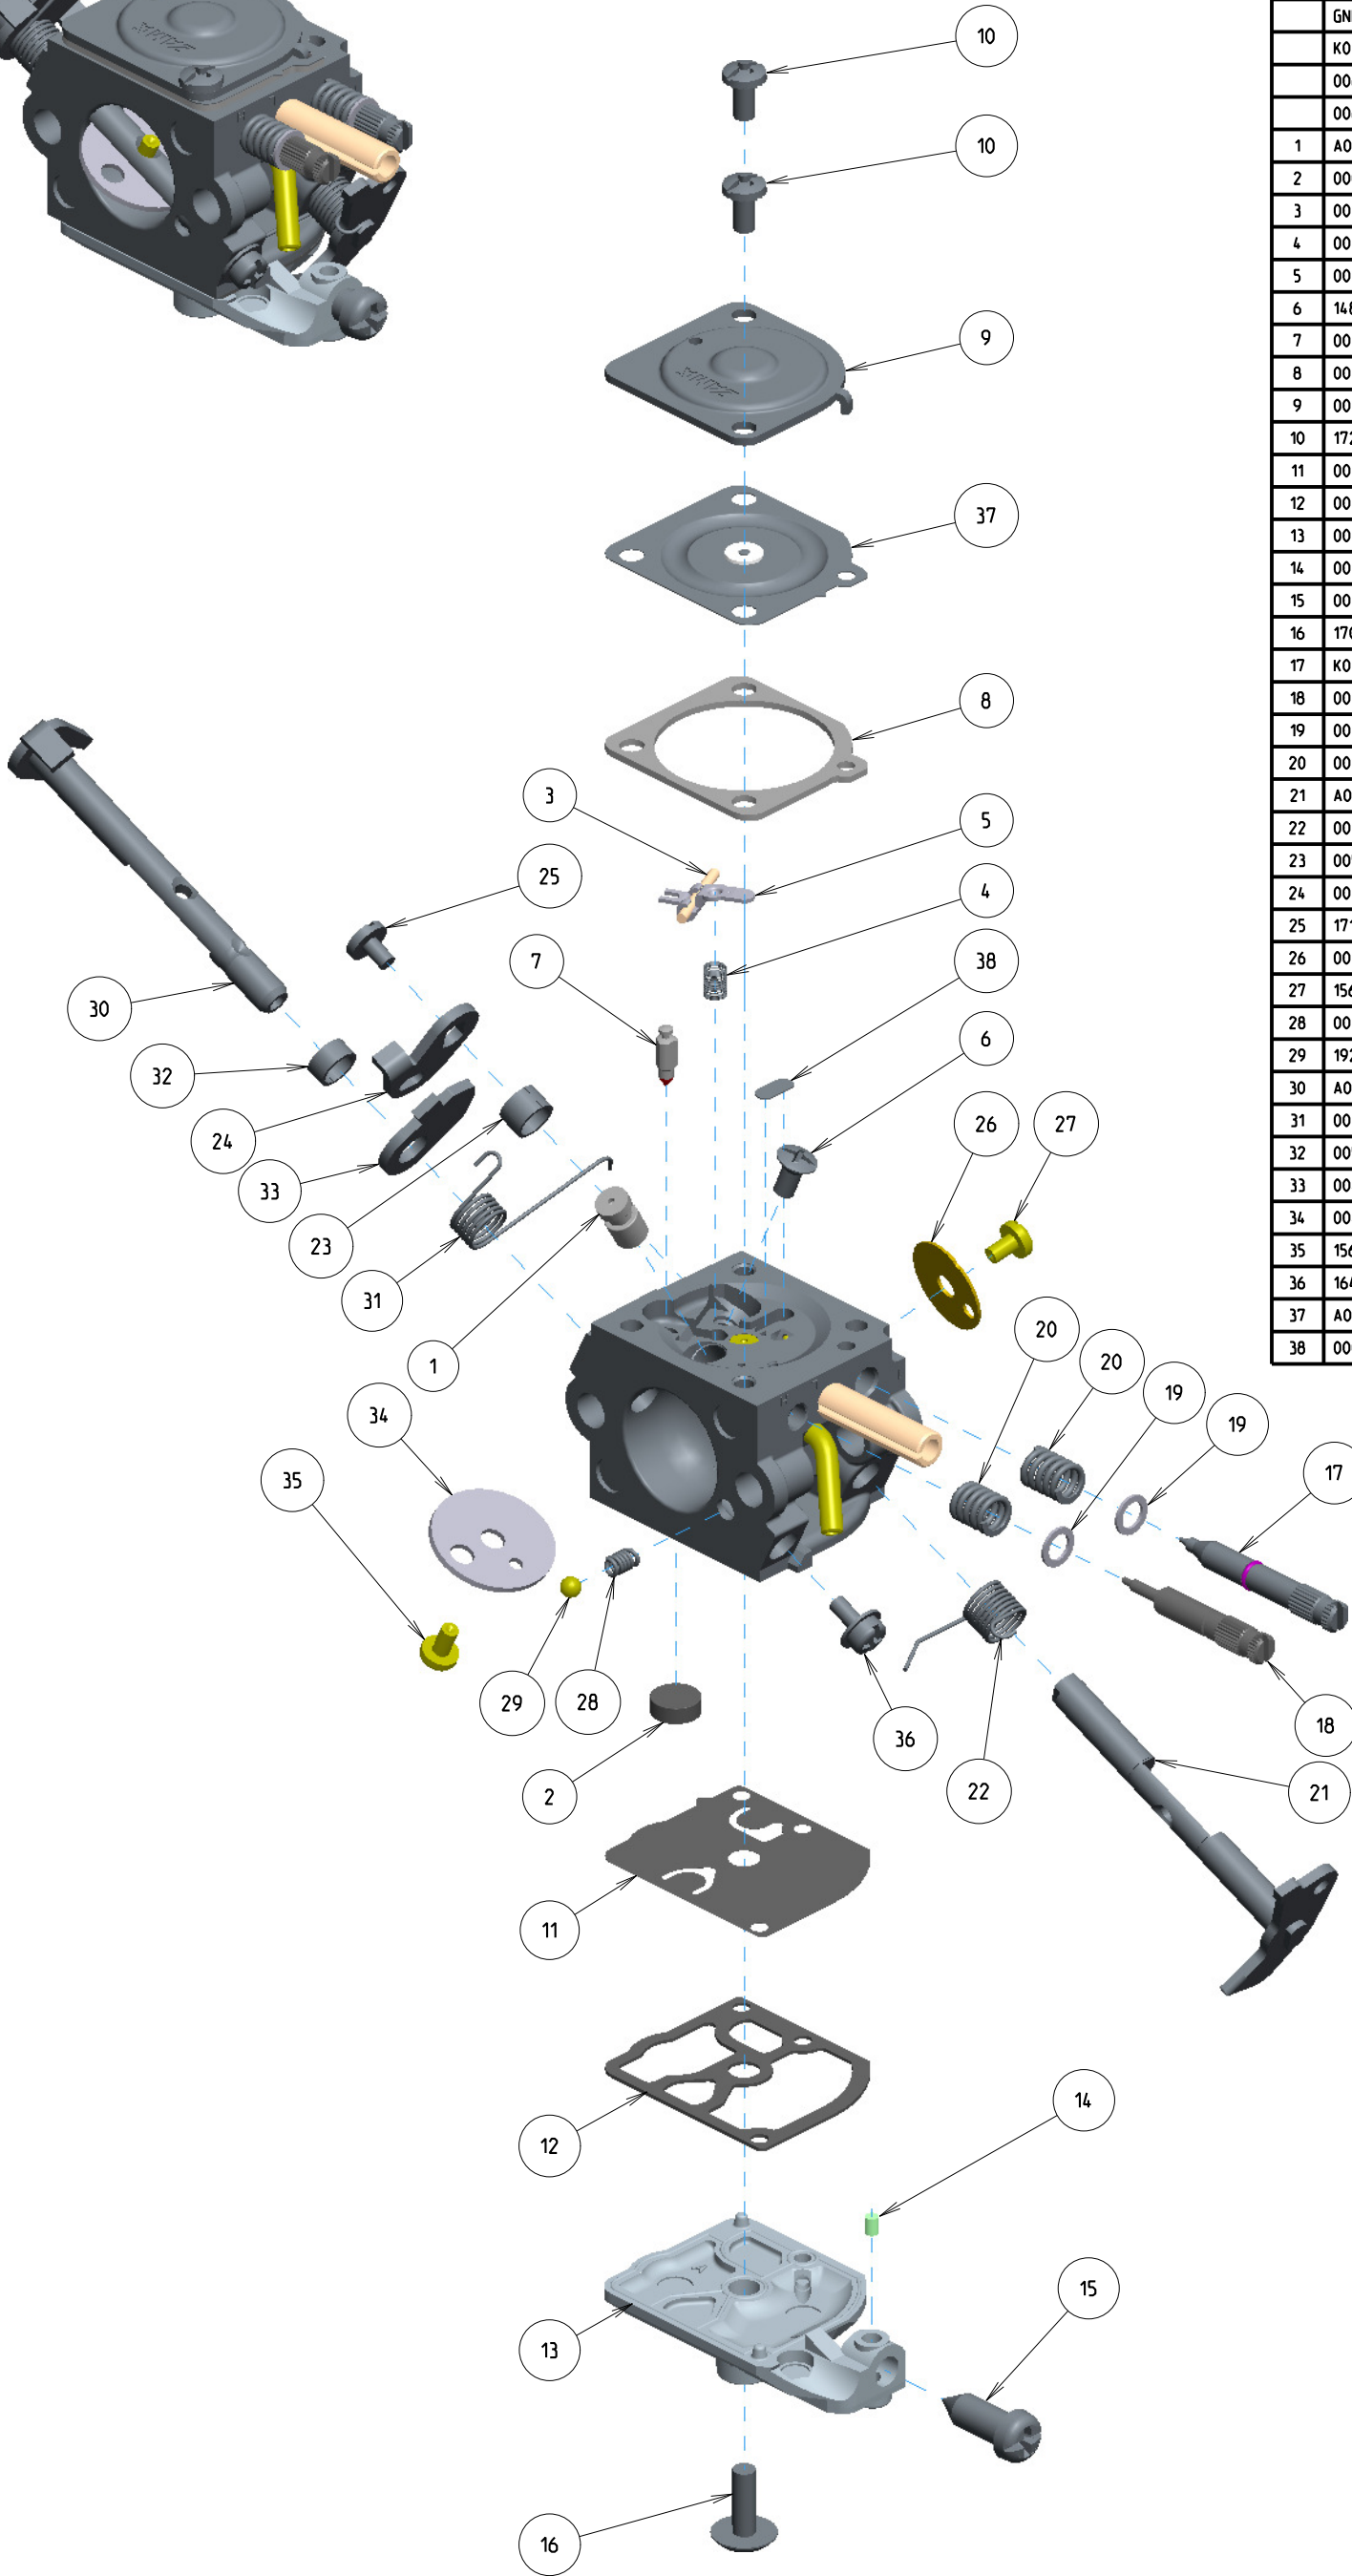

C1Q-EL26A

ITEM	ZAMA PART NR.	DESCRIPTION
	C1Q-EL26A	CARBURETOR ASSEMBLY
	RB-69	REBUILD KIT (2,3,4,5,7,8,11,12,37,38)
	GND-39	GASKET & DIAPHRAGM KIT (8,11,12,37)
	K017041	COVER KIT, PUMP (13,14,15)
	0061005	LIMITER, TAMPER RESIST (H)
	0061010	LIMITER, TAMPER RESIST (L)
1	A007232	NOZZLE ASS'Y, CHECK VALVE
2	0004011	STRAINER
3	0021001	PIN
4	0019012	SPRING, METERING LEVER
5	0020012	LEVER, METERING
6	14803006	SCREW (METERING LEVER PIN)
7	0018004	VALVE, INLET NEEDLE
8	0016018	GASKET, METERING CHAMBER
9	0028022	COVER, METERING
10	17203006	SCREW (WITH SERRATION)
11	0015050	DIAPHRAGM, PUMP
12	0016033	GASKET, PUMP
13	0017025	COVER, PUMP
14	0036001	PIECE, FRICTION
15	0035035	SCREW, THROTTLE ADJUST
16	17004010	SCREW (PUMP COVER)
17	K031151	SCREW KIT, IDLE MIXTURE
18	0030140	SCREW, MAIN MIXTURE
19	0026014	WASHER
20	0029005	SPRING, ADJUST SCREW
21	A011195	SHAFT ASS'Y THROTTLE
22	0013016	SPRING, THROTTLE RETURN
23	0052004	COLLAR
24	0012099	LEVER, THROTTLE
25	17103004	SCREW
26	0014048	VALVE, THROTTLE
27	15603004	SCREW
28	0038001	SPRING, FRICTION
29	19290030	BALL, STEEL
30	A041079	SHAFT ASS'Y, CHOKE
31	0013068	SPRING, CHOKE RETURN
32	0052005	COLLAR
33	0042087	LEVER, CHOKE
34	0043051	VALVE, CHOKE
35	156030045	SCREW
36	16403006	SCREW (WITH PLAIN WASHER)
37	A015018	DIAPHRAGM ASS'Y, METERING
38	0005013	PLUG, WELCH