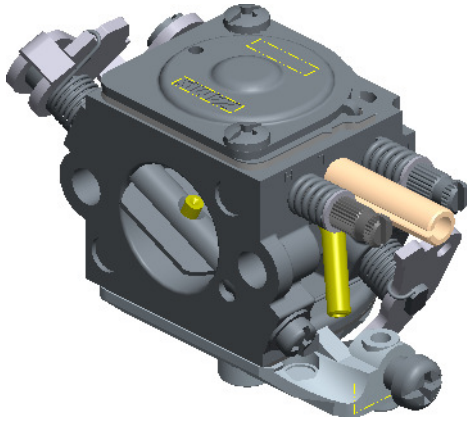

# C1Q-EL25A

ITEM	ZAMA PART NR.	DESCRIPTION
	C1Q-EL25A	CARBURETOR ASSEMBLY
	RB-69	REBUILD KIT (2,3,4,5,7,8,11,12,37,38)
	GND-39	GASKET & DIAPHRAGM KIT (8,11,12,37)
	K017041	COVER KIT, PUMP (13,14,15)
	0061005	LIMITER, TAMPER RESIST (H)
	0061010	LIMITER, TAMPER RESIST (L)
1	A007232	NOZZLE ASS'Y, CHECK VALVE
2	0004011	STRAINER
3	0021001	PIN
4	0019012	SPRING, METERING LEVER
5	0020012	LEVER, METERING
6	14803006	SCREW (METERING LEVER PIN)
7	0018004	VALVE, INLET NEEDLE
8	0016018	GASKET, METERING CHAMBER
9	0028022	COVER, METERING
10	17203006	SCREW (WITH SERRATION)
11	0015050	DIAPHRAGM, PUMP
12	0016033	GASKET, PUMP
13	0017025	COVER, PUMP
14	0036001	PIECE, FRICTION
15	0035035	SCREW, THROTTLE ADJUST
16	17004010	SCREW (PUMP COVER)
17	K031151	SCREW KIT, IDLE MIXTURE
18	0030140	SCREW, MAIN MIXTURE
19	0026014	WASHER
20	0029005	SPRING, ADJUST SCREW
21	A011195	SHAFT ASS'Y THROTTLE
22	0013016	SPRING, THROTTLE RETURN
23	0052004	COLLAR
24	0012099	LEVER, THROTTLE
25	17103004	SCREW
26	0014048	VALVE, THROTTLE
27	15603004	SCREW
28	0038001	SPRING, FRICTION
29	19290030	BALL, STEEL
30	A041079	SHAFT ASS'Y, CHOKE
31	0013068	SPRING, CHOKE RETURN
32	0052005	COLLAR
33	0042081	LEVER, CHOKE
34	0043057	VALVE, CHOKE
35	156030045	SCREW
36	16403006	SCREW (WITH PLAIN WASHER)
37	A015018	DIAPHRAGM ASS'Y, METERING
38	0005013	PLUG, WELCH