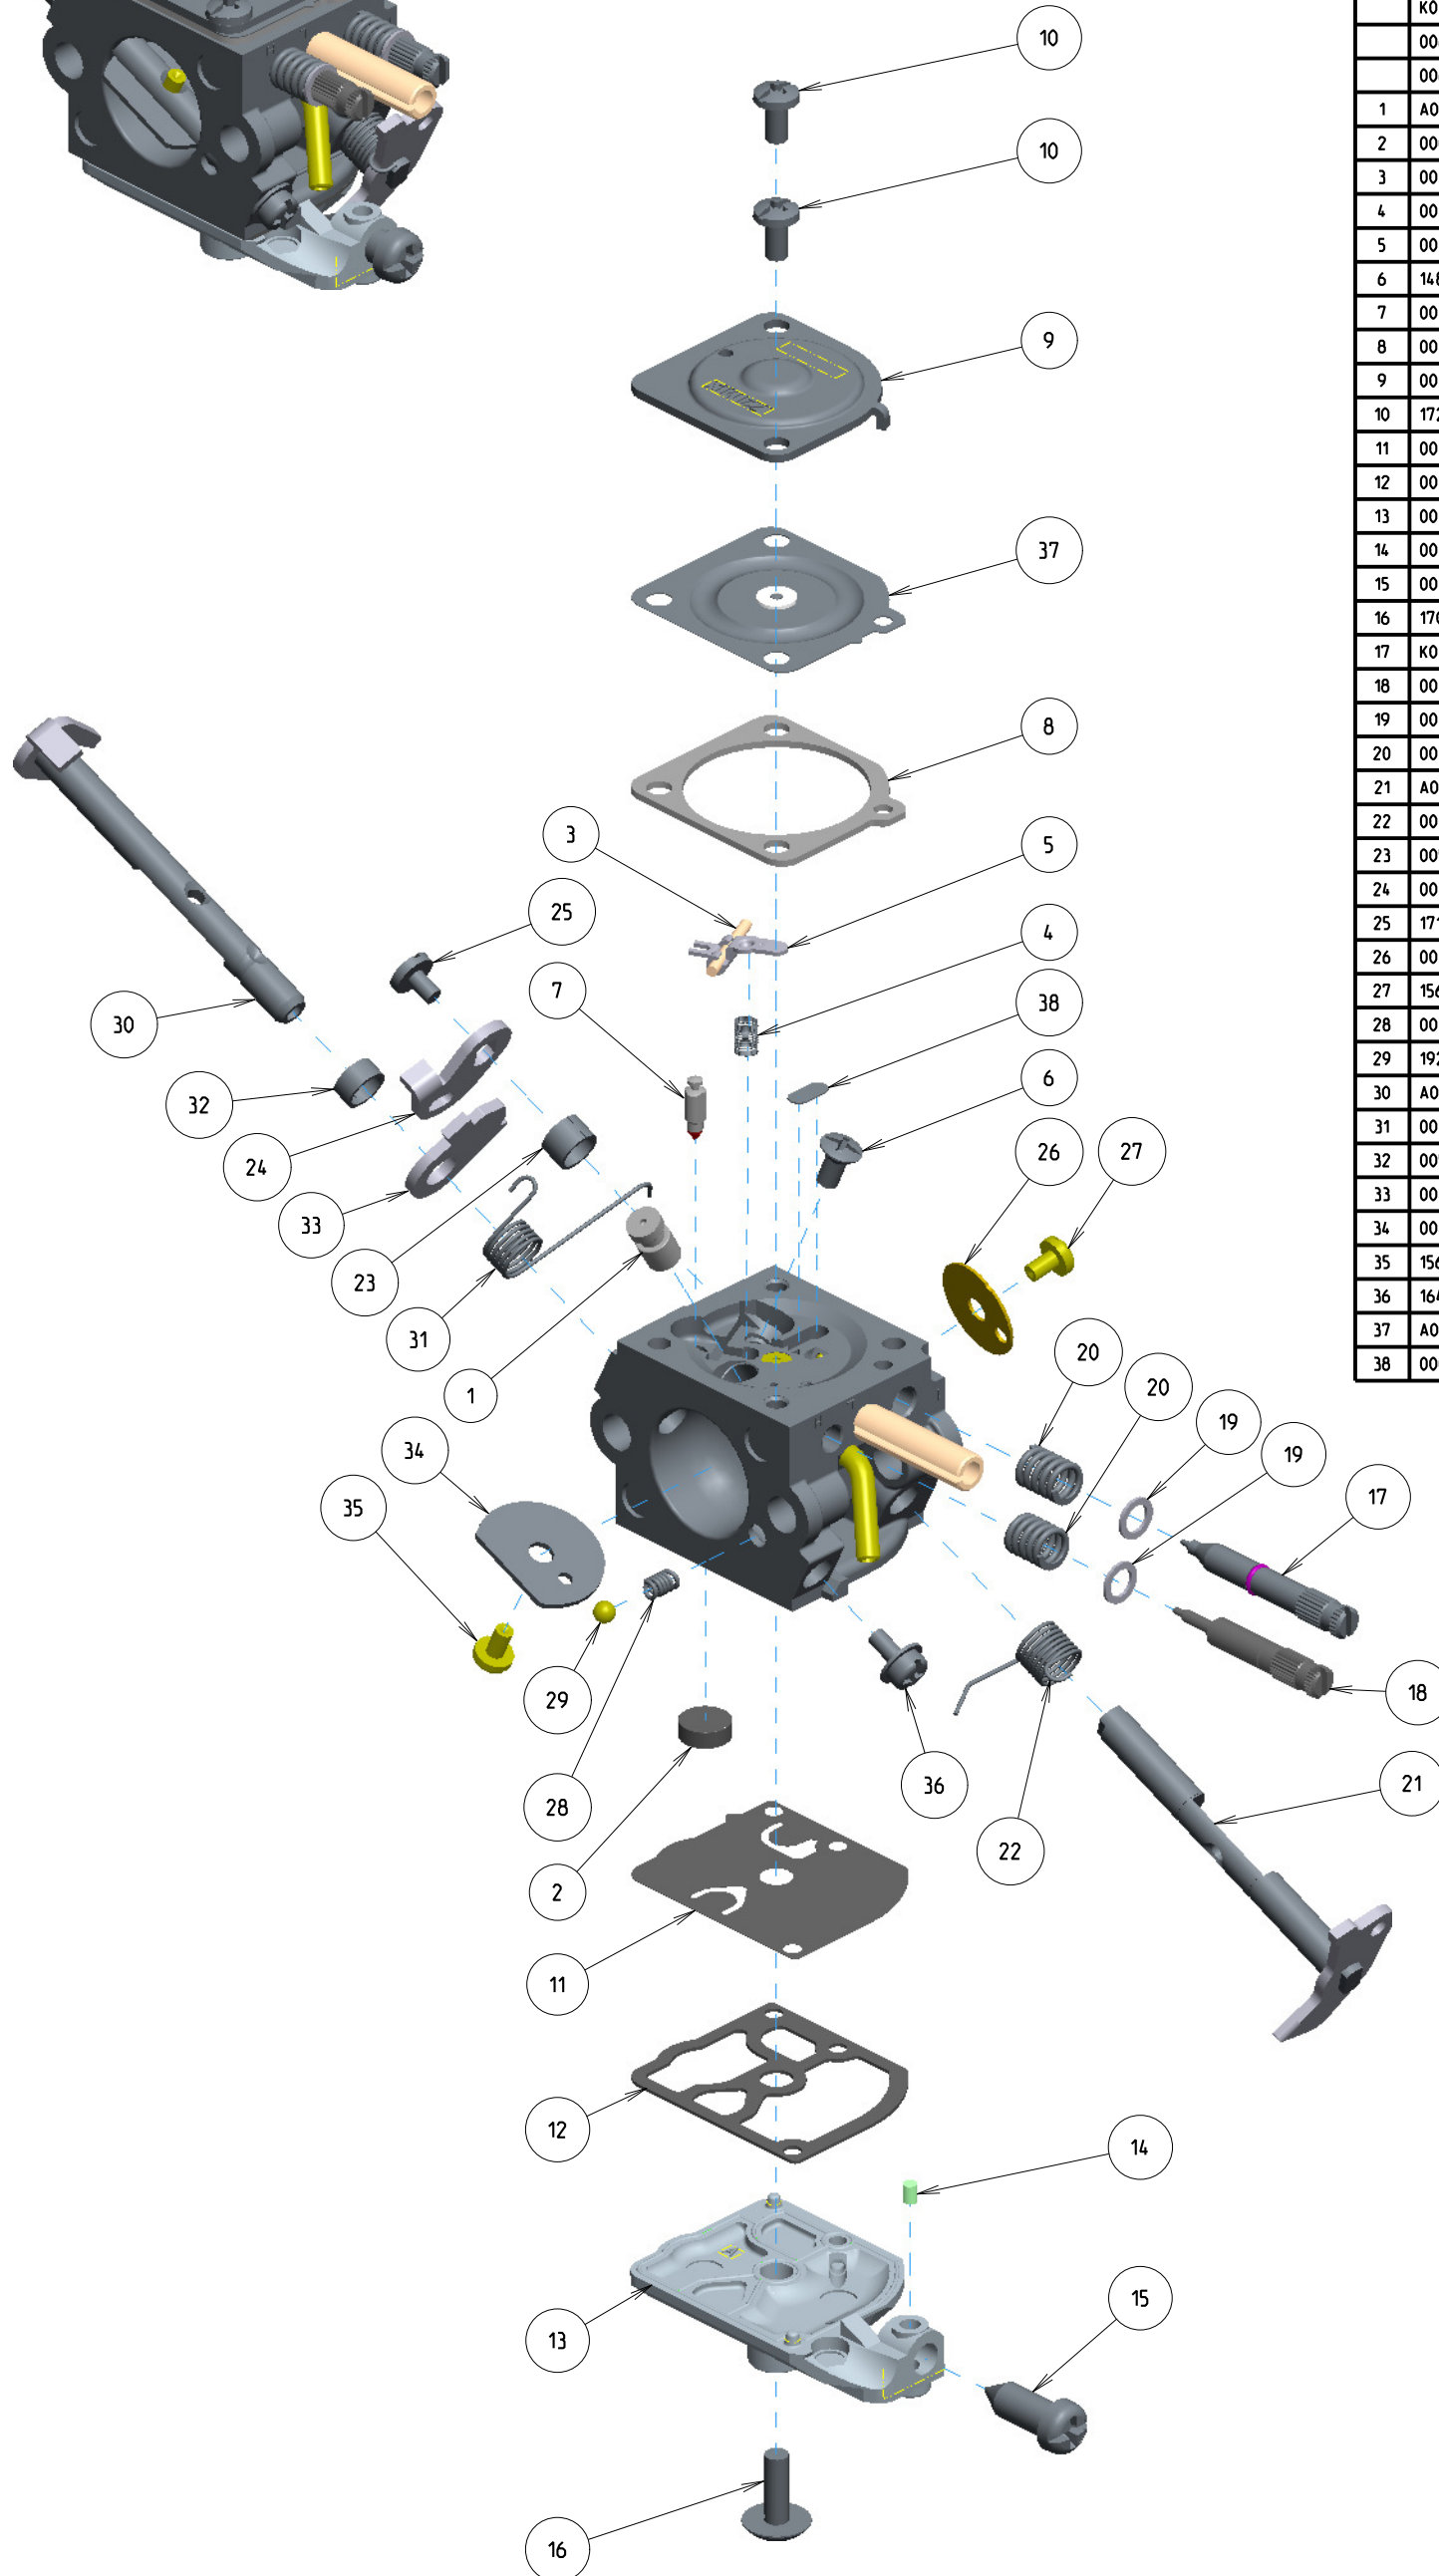

# C1Q-EL25A

ITEM	ZAMA PART NR.	DESCRIPTION
	C1Q-EL25A	CARBURETOR ASSEMBLY
	RB-69	REBUILD KIT (2,3,4,5,7,8,11,12,37,38)
	GND-39	GASKET & DIAPHRAGM KIT (8,11,12,37)
	K017041	COVER KIT, PUMP (13,14,15)
	0061005	LIMITER, TAMPER RESIST (H)
	0061010	LIMITER, TAMPER RESIST (L)
1	A007232	NOZZLE ASS'Y, CHECK VALVE
2	0004011	STRAINER
3	0021001	PIN
4	0019012	SPRING, METERING LEVER
5	0020012	LEVER, METERING
6	14803006	SCREW (METERING LEVER PIN)
7	0018004	VALVE, INLET NEEDLE
8	0016018	GASKET, METERING CHAMBER
9	0028022	COVER, METERING
10	17203006	SCREW (WITH SERRATION)
11	0015050	DIAPHRAGM, PUMP
12	0016033	GASKET, PUMP
13	0017025	COVER, PUMP
14	0036001	PIECE, FRICTION
15	0035035	SCREW, THROTTLE ADJUST
16	17004010	SCREW (PUMP COVER)
17	K031151	SCREW KIT, IDLE MIXTURE
18	0030140	SCREW, MAIN MIXTURE
19	0026014	WASHER
20	0029005	SPRING, ADJUST SCREW
21	A011195	SHAFT ASS'Y THROTTLE
22	0013016	SPRING, THROTTLE RETURN
23	0052004	COLLAR
24	0012099	LEVER, THROTTLE
25	17103004	SCREW
26	0014048	VALVE, THROTTLE
27	15603004	SCREW
28	0038001	SPRING, FRICTION
29	19290030	BALL, STEEL
30	A041079	SHAFT ASS'Y, CHOKE
31	0013068	SPRING, CHOKE RETURN
32	0052005	COLLAR
33	0042081	LEVER, CHOKE
34	0043057	VALVE, CHOKE
35	156030045	SCREW
36	16403006	SCREW (WITH PLAIN WASHER)
37	A015018	DIAPHRAGM ASS'Y, METERING
38	0005013	PLUG, WELCH