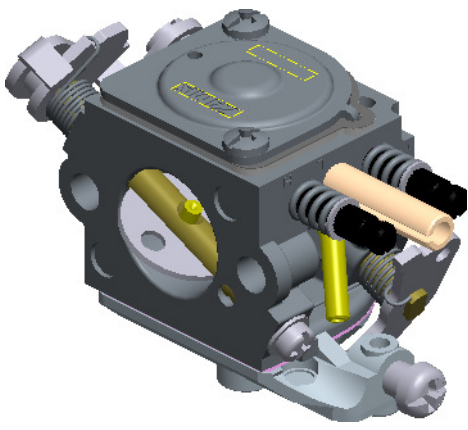

# C1Q-EL12

ITEM	ZAMA PART NR.	DESCRIPTION
	C1Q-EL12	CARBURETOR ASSEMBLY
	RB-69	REBUILD KIT (2,3,4,5,6,8,9,12,13,38)
	GND-39	GASKET & DIAPHRAGM KIT (8,9,12,13)
	K017041	COVER KIT, PUMP (14,15,16)
	0061005	LIMITER, TAMPER RESIST (H)
	0061010	LIMITER, TAMPER RESIST (L)
1	A007137	NOZZLE ASS'Y, CHECK VALVE
2	0004011	STRAINER
3	0021001	PIN
4	0019012	SPRING, METERING LEVER
5	0020012	LEVER, METERING
6	0018004	VALVE, INLET NEEDLE
7	14803006	SCREW (METERING LEVER PIN)
8	0016018	GASKET, METERING CHAMBER
9	A015018	DIAPHRAGM ASS'Y, METERING
10	0028022	COVER, METERING
11	17203006	SCREW (WITH SERRATION)
12	0015050	DIAPHRAGM, PUMP
13	0016033	GASKET, PUMP
14	0017025	COVER, PUMP
15	0036001	PIECE, FRICTION
16	0035035	SCREW, THROTTLE ADJUST
17	17004010	SCREW (PUMP COVER)
18	K031151	SCREW KIT, IDLE MIXTURE
19	0030140	SCREW, MAIN MIXTURE
20	0026014	WASHER
21	0029005	SPRING, ADJUST SCREW
22	0038001	SPRING, FRICTION
23	19290030	BALL, STEEL
24	A011195	SHAFT ASS'Y THROTTLE
25	0013016	SPRING, THROTTLE RETURN
26	0014048	VALVE, THROTTLE
27	15603004	SCREW
28	0012099	LEVER, THROTTLE
29	0052004	COLLAR
30	17103004	SCREW
31	A041079	SHAFT ASS'Y, CHOKE
32	0013068	SPRING, CHOKE RETURN
33	0043051	VALVE, CHOKE
34	156030045	SCREW
35	0052005	COLLAR
36	0042081	LEVER, CHOKE
37	16403006	SCREW (WITH PLAIN WASHER)
38	0005013	PLUG, WELCH