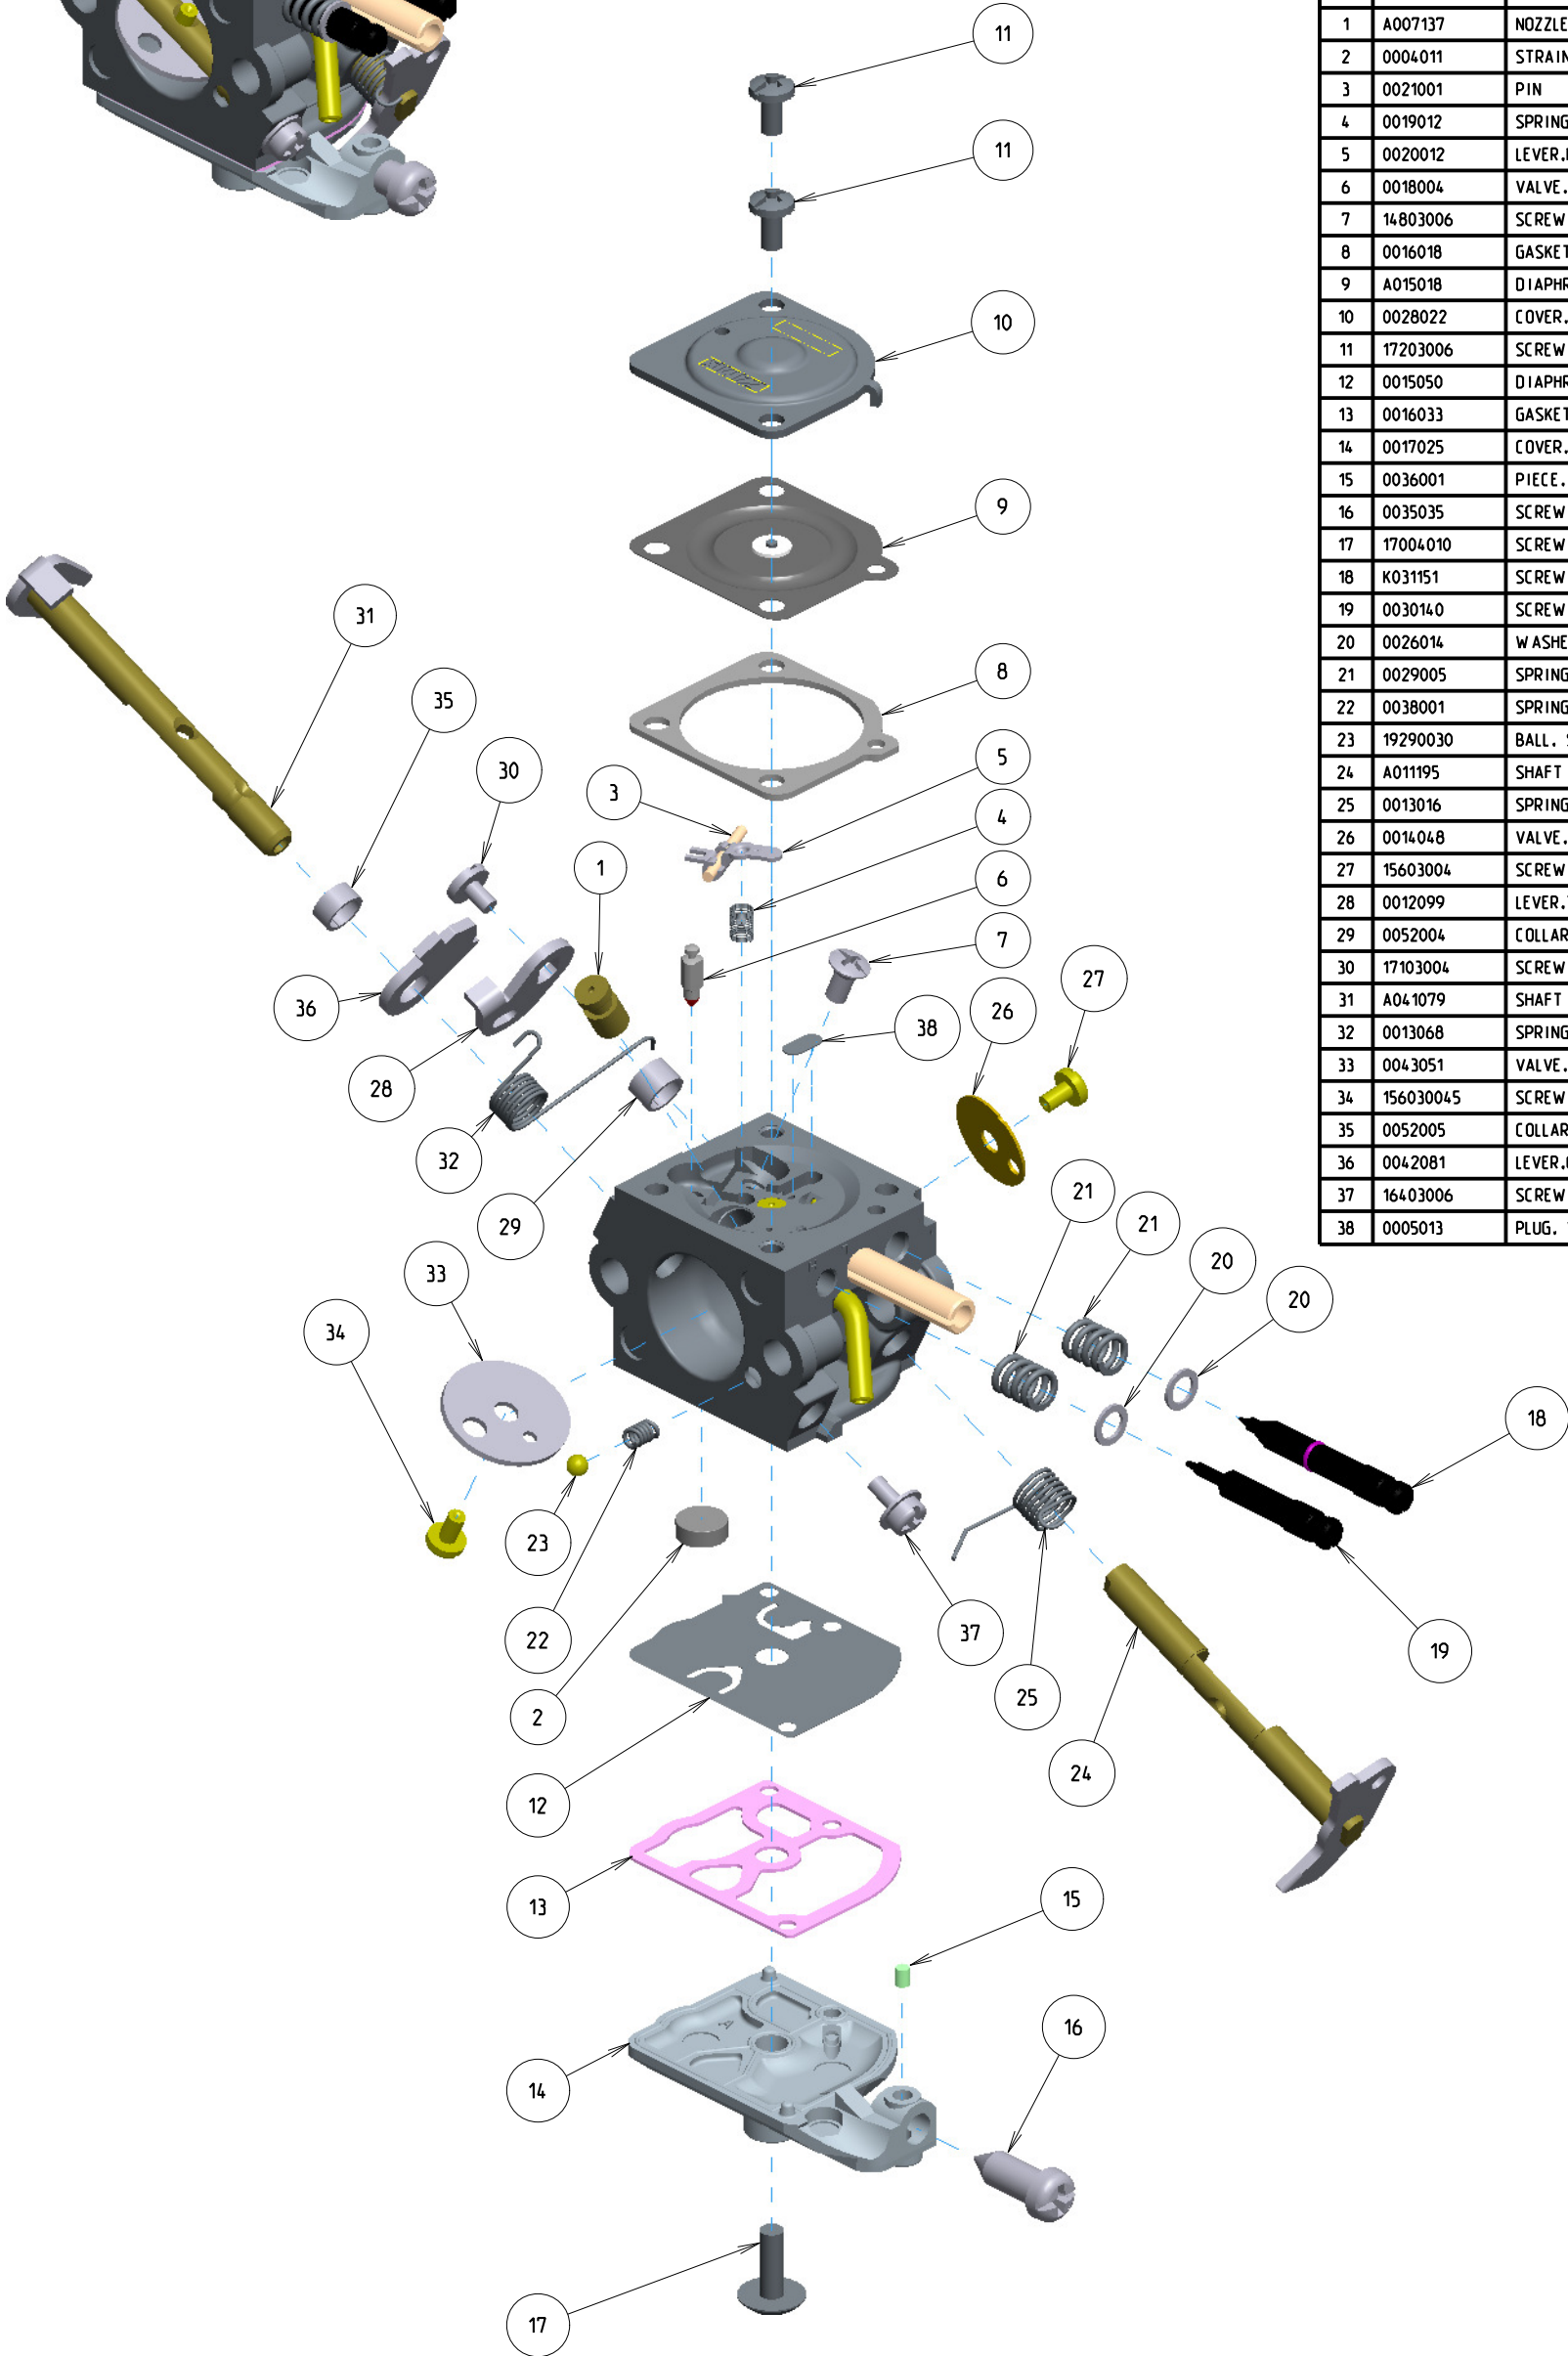

# C1Q-EL12

ITEM	ZAMA PART NR.	DESCRIPTION
	C1Q-EL12	CARBURETOR ASSEMBLY
	RB-69	REBUILD KIT (2,3,4,5,6,8,9,12,13,38)
	GND-39	GASKET & DIAPHRAGM KIT (8,9,12,13)
	K017041	COVER KIT, PUMP (14,15,16)
	0061005	LIMITER, TAMPER RESIST (H)
	0061010	LIMITER, TAMPER RESIST (L)
1	A007137	NOZZLE ASS'Y, CHECK VALVE
2	0004011	STRAINER
3	0021001	PIN
4	0019012	SPRING, METERING LEVER
5	0020012	LEVER, METERING
6	0018004	VALVE, INLET NEEDLE
7	14803006	SCREW (METERING LEVER PIN)
8	0016018	GASKET, METERING CHAMBER
9	A015018	DIAPHRAGM ASS'Y, METERING
10	0028022	COVER, METERING
11	17203006	SCREW (WITH SERRATION)
12	0015050	DIAPHRAGM, PUMP
13	0016033	GASKET, PUMP
14	0017025	COVER, PUMP
15	0036001	PIECE, FRICTION
16	0035035	SCREW, THROTTLE ADJUST
17	17004010	SCREW (PUMP COVER)
18	K031151	SCREW KIT, IDLE MIXTURE
19	0030140	SCREW, MAIN MIXTURE
20	0026014	WASHER
21	0029005	SPRING, ADJUST SCREW
22	0038001	SPRING, FRICTION
23	19290030	BALL, STEEL
24	A011195	SHAFT ASS'Y THROTTLE
25	0013016	SPRING, THROTTLE RETURN
26	0014048	VALVE, THROTTLE
27	15603004	SCREW
28	0012099	LEVER, THROTTLE
29	0052004	COLLAR
30	17103004	SCREW
31	A041079	SHAFT ASS'Y, CHOKE
32	0013068	SPRING, CHOKE RETURN
33	0043051	VALVE, CHOKE
34	156030045	SCREW
35	0052005	COLLAR
36	0042081	LEVER, CHOKE
37	16403006	SCREW (WITH PLAIN WASHER)
38	0005013	PLUG, WELCH