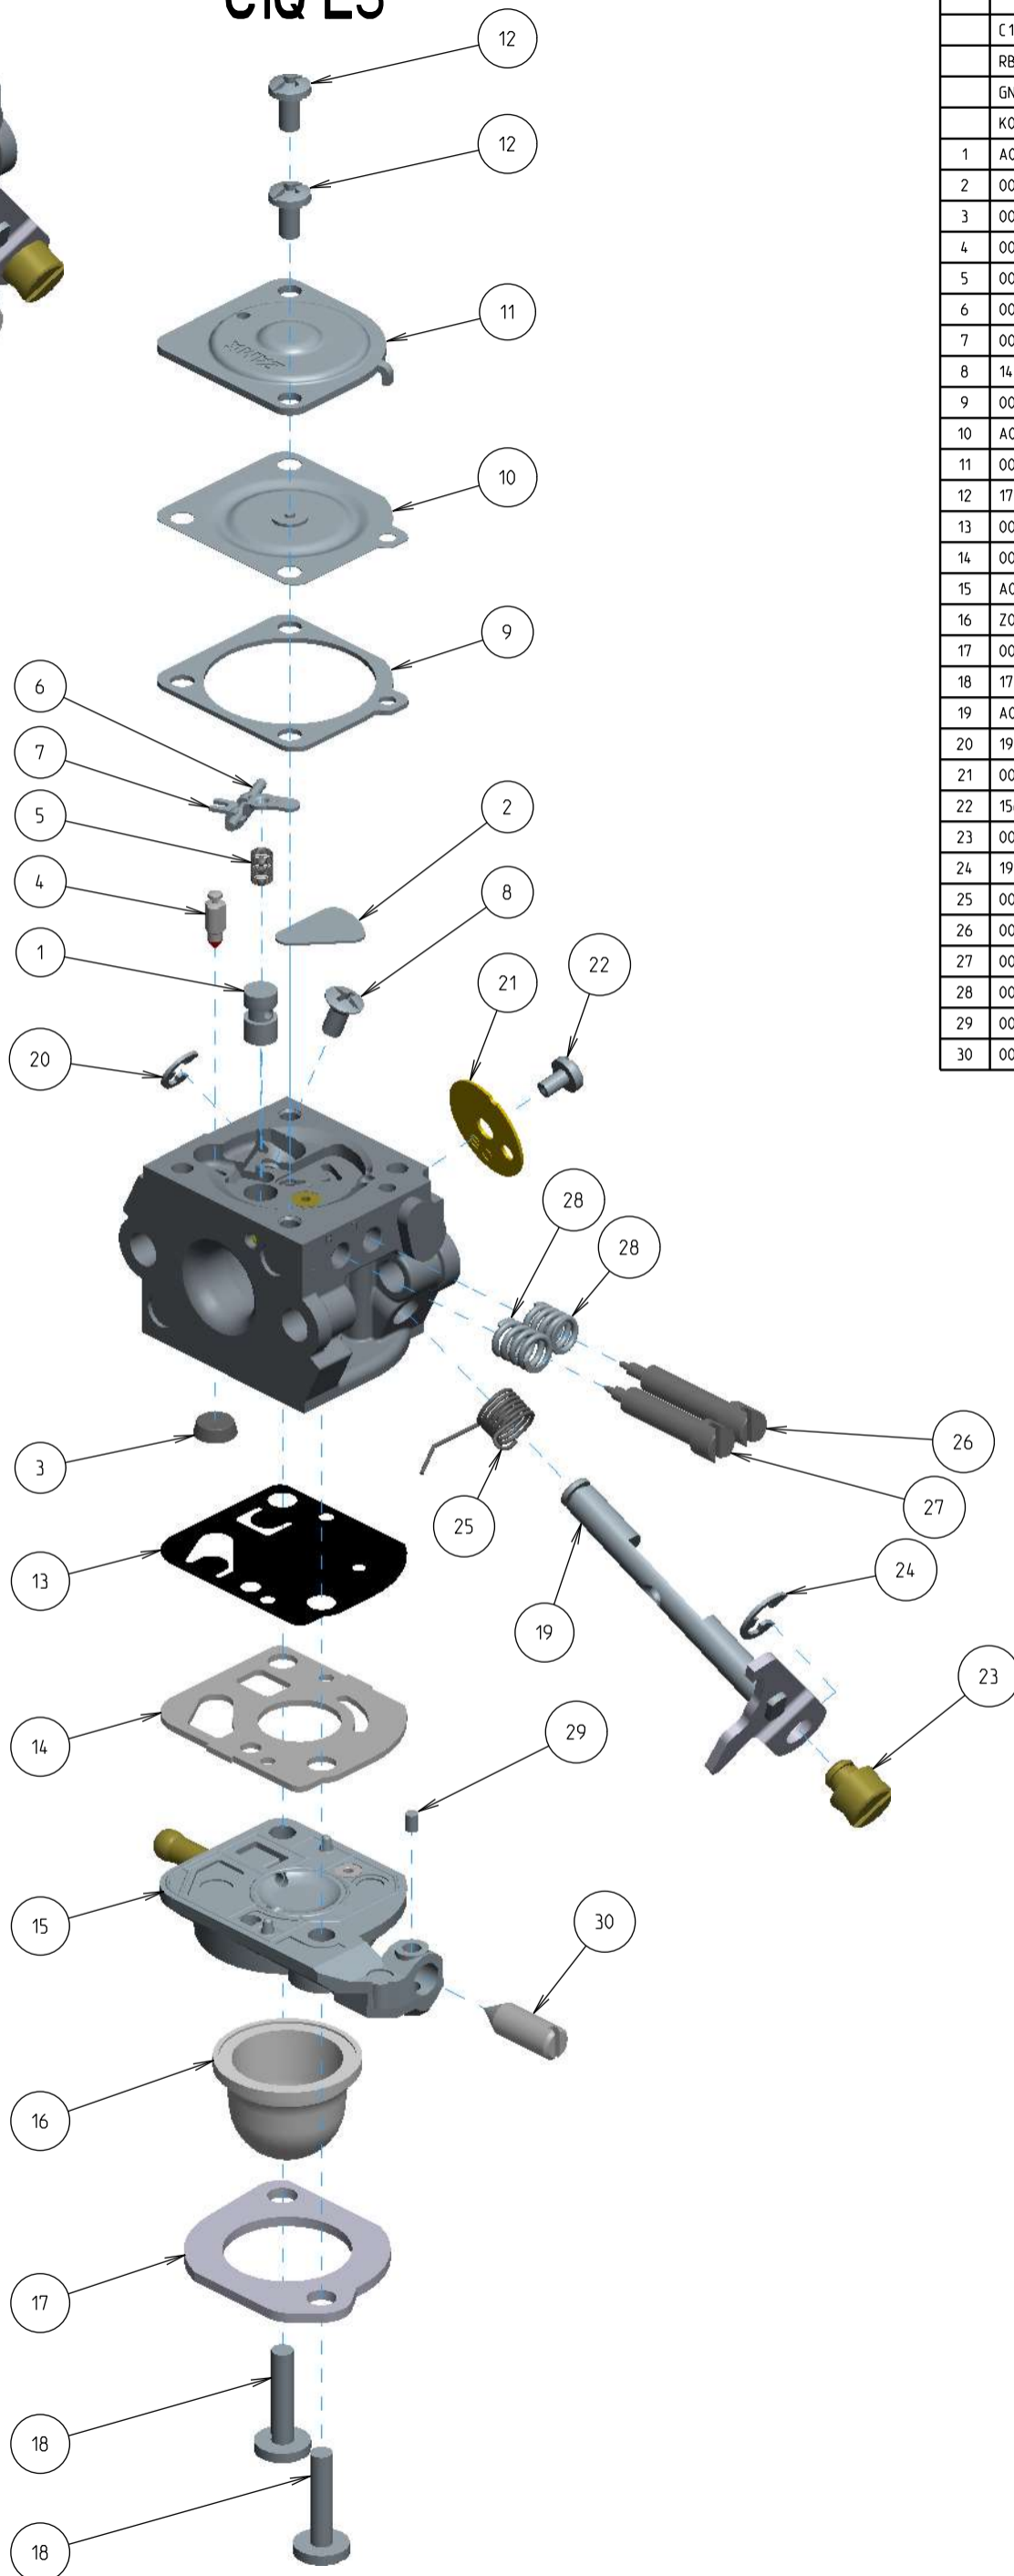

C1Q-E3

ITEM	ZAMA PART NR.	DESCRIPTION
	C1Q-E3	CARBURETOR ASSEMBLY
	RB-47	REBUILD KIT (2,3,4,5,6,7,9,10,13,14)
	GND-18	GASKET & DIAPHRAGM KIT (9,10,13,14)
	K056003	BASE KIT, PRIMER (15,29,30)
1	A007023	NOZZLE ASS'Y, CHECK VALVE
2	0005010	PLUG, WELCH
3	0004004	STRAINER
4	0018004	VALVE, INLET NEEDLE
5	0019002	SPRING, METERING LEVER
6	0021001	PIN
7	0020012	LEVER, METERING
8	14803006	SCREW (METERING LEVER PIN)
9	0016019	GASKET, METERING CHAMBER
10	A015010	DIAPHRAGM ASS'Y, METERING
11	0028022	COVER, METERING
12	17203006	SCREW (WITH SERRATION)
13	0015051	DIAPHRAGM, PUMP
14	0016046	GASKET, PUMP
15	A056015	BASE ASS'Y, PRIMER
16	Z05700043	SYRINGE
17	0009015	RETAINER
18	17104015	SCREW
19	A011072	SHAFT ASS'Y, THROTTLE
20	19500030	E-RING
21	0014008	VALVE, THROTTLE
22	15603004	SCREW
23	0045002	POST
24	19500040	E-RING
25	0013016	SPRING, THROTTLE RETURN
26	0031052	SCREW, IDLE MIXTURE
27	0030032	SCREW, MAIN MIXTURE
28	0029005	SPRING, ADJUST SCREW
29	0036001	PIECE, FRICTION
30	0035007	SCREW, THROTTLE ADJUST (TAS)