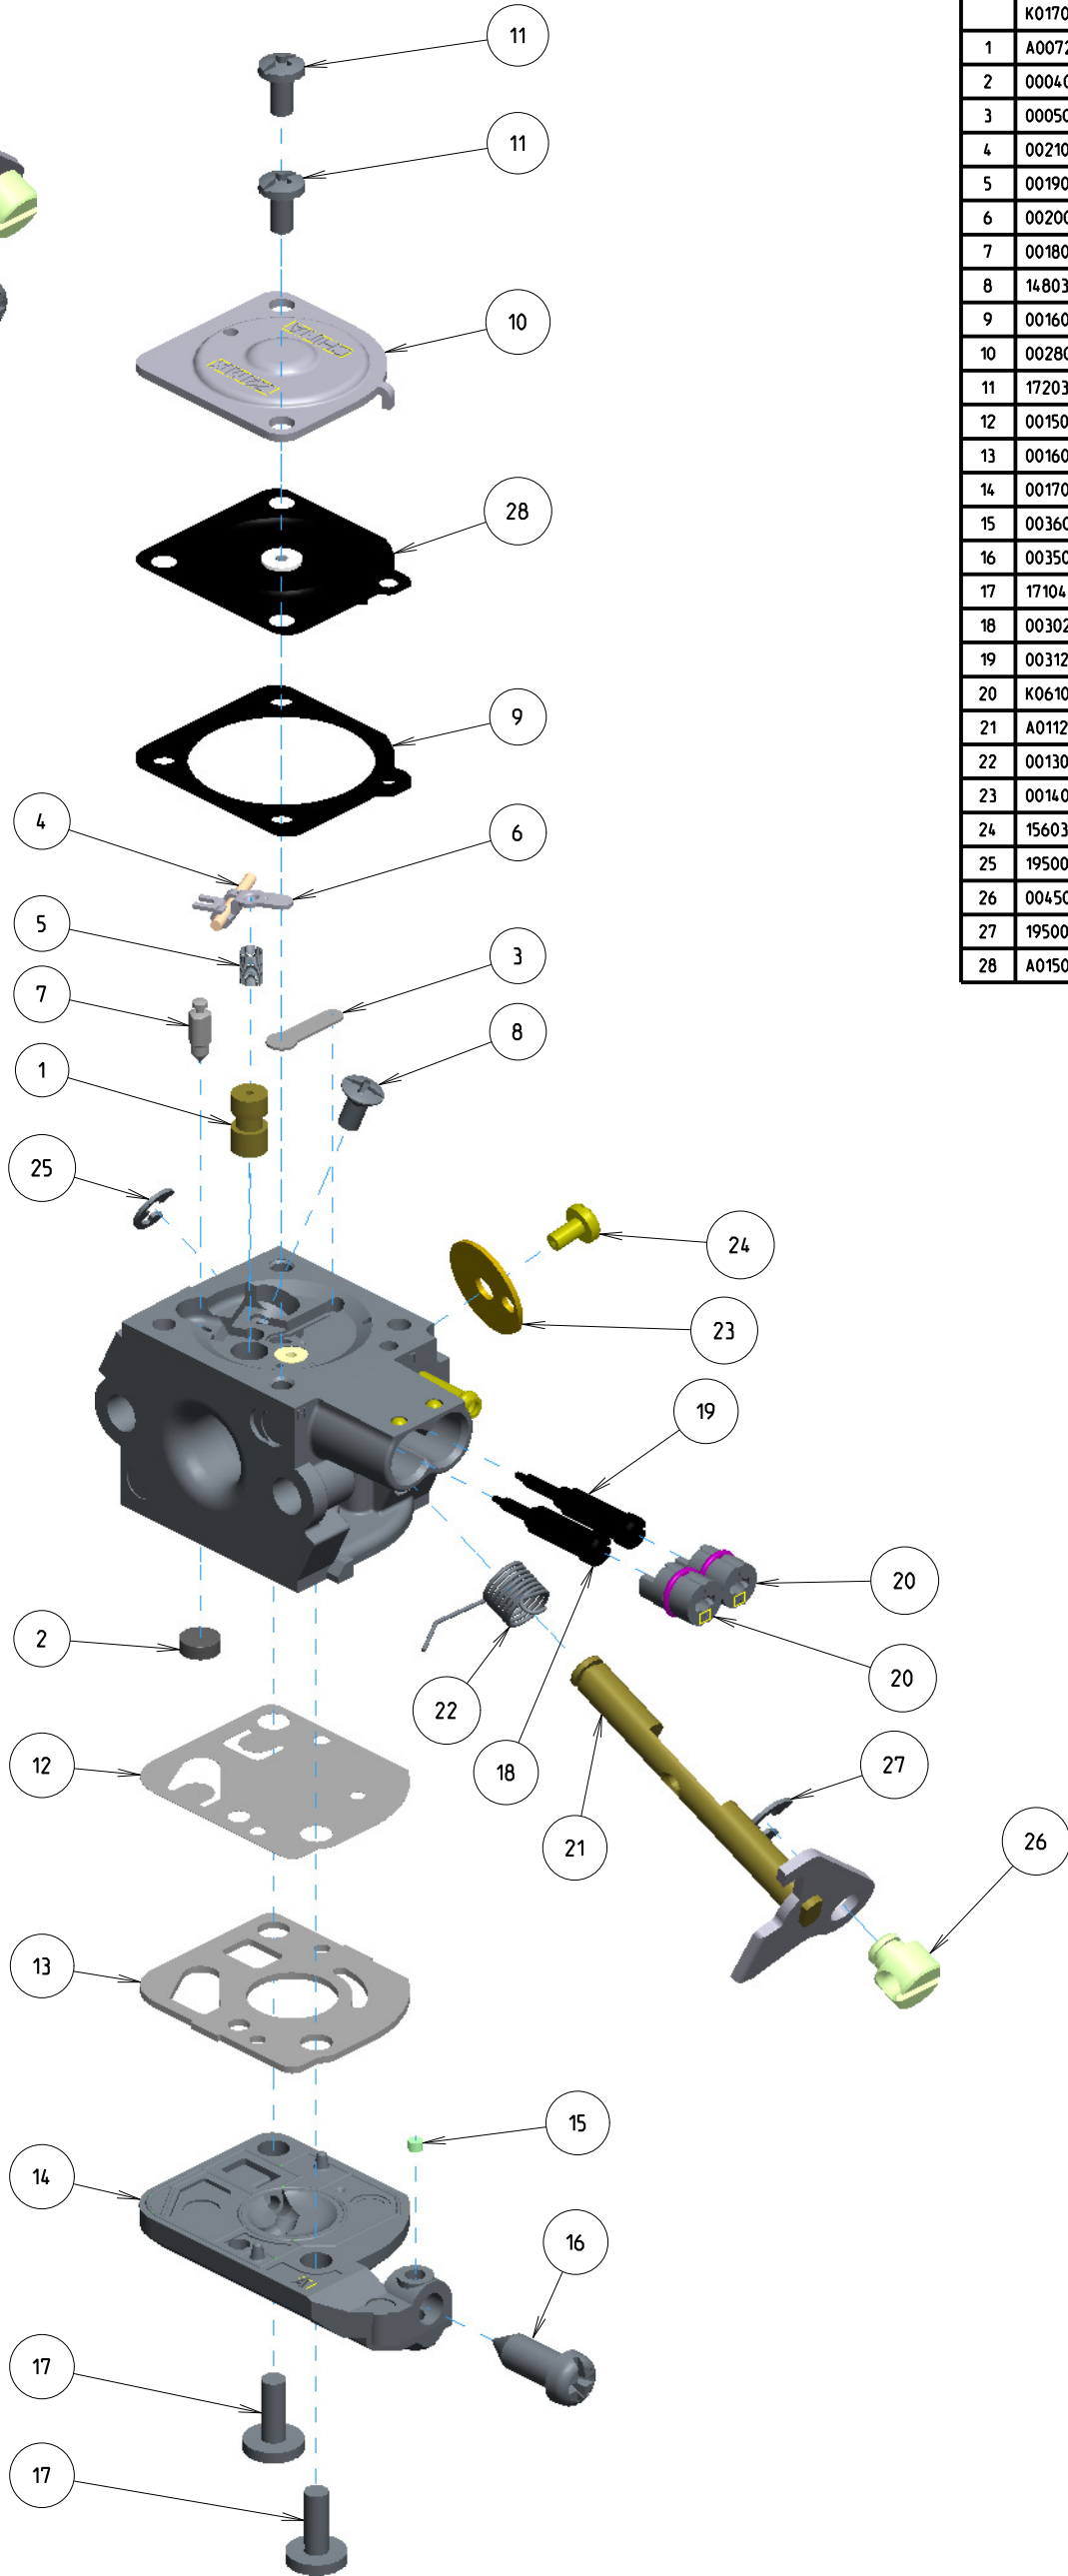

C1Q-E12

ITEM	ZAMA PART NR.	DESCRIPTION
	C1Q-E12	CARBURETOR ASSEMBLY
	RB-76	REBUILD KIT (2,3,4,5,6,7,9,12,13,28)
	GND-41	GASKET & DIAPHRAGM KIT (9,12,13,28)
	K017040	COVER KIT, PUMP (14,15,16)
1	A007223	NOZZLE ASS'Y, CHECK VALVE
2	0004004	STRAINER
3	0005005	PLUG,WELCH
4	0021001	PIN
5	0019006	SPRING, METERING LEVER
6	0020012	LEVER,METERING
7	0018004	VALVE,INLET NEEDLE
8	14803006	SCREW
9	0016018	GASKET,METERING CHAMBER
10	0028022	COVER, METERING
11	17203006	SCREW (WITH SERRATION)
12	0015051	DIAPHRAGM, PUMP
13	0016046	GASKET, PUMP
14	0017046	COVER, PUMP
15	0036001	PIECE, FRICTION
16	0035035	SCREW, THROTTLE ADJUST
17	17104009	SCREW
18	0030229	SCREW, MAIN MIXTURE
19	0031230	SCREW, IDLE MIXTURE
20	K061001	LIMITER, TAMPER KIT
21	A011214	SHAFT ASS'Y THROTTLE
22	0013016	SPRING, THROTTLE RETURN
23	0014020	VALVE, THROTTLE
24	156030045	SCREW
25	19500030	E-RING
26	0045002	POST
27	19500040	E-RING
28	A015018	DIAPHRAGM ASS'Y, METERING