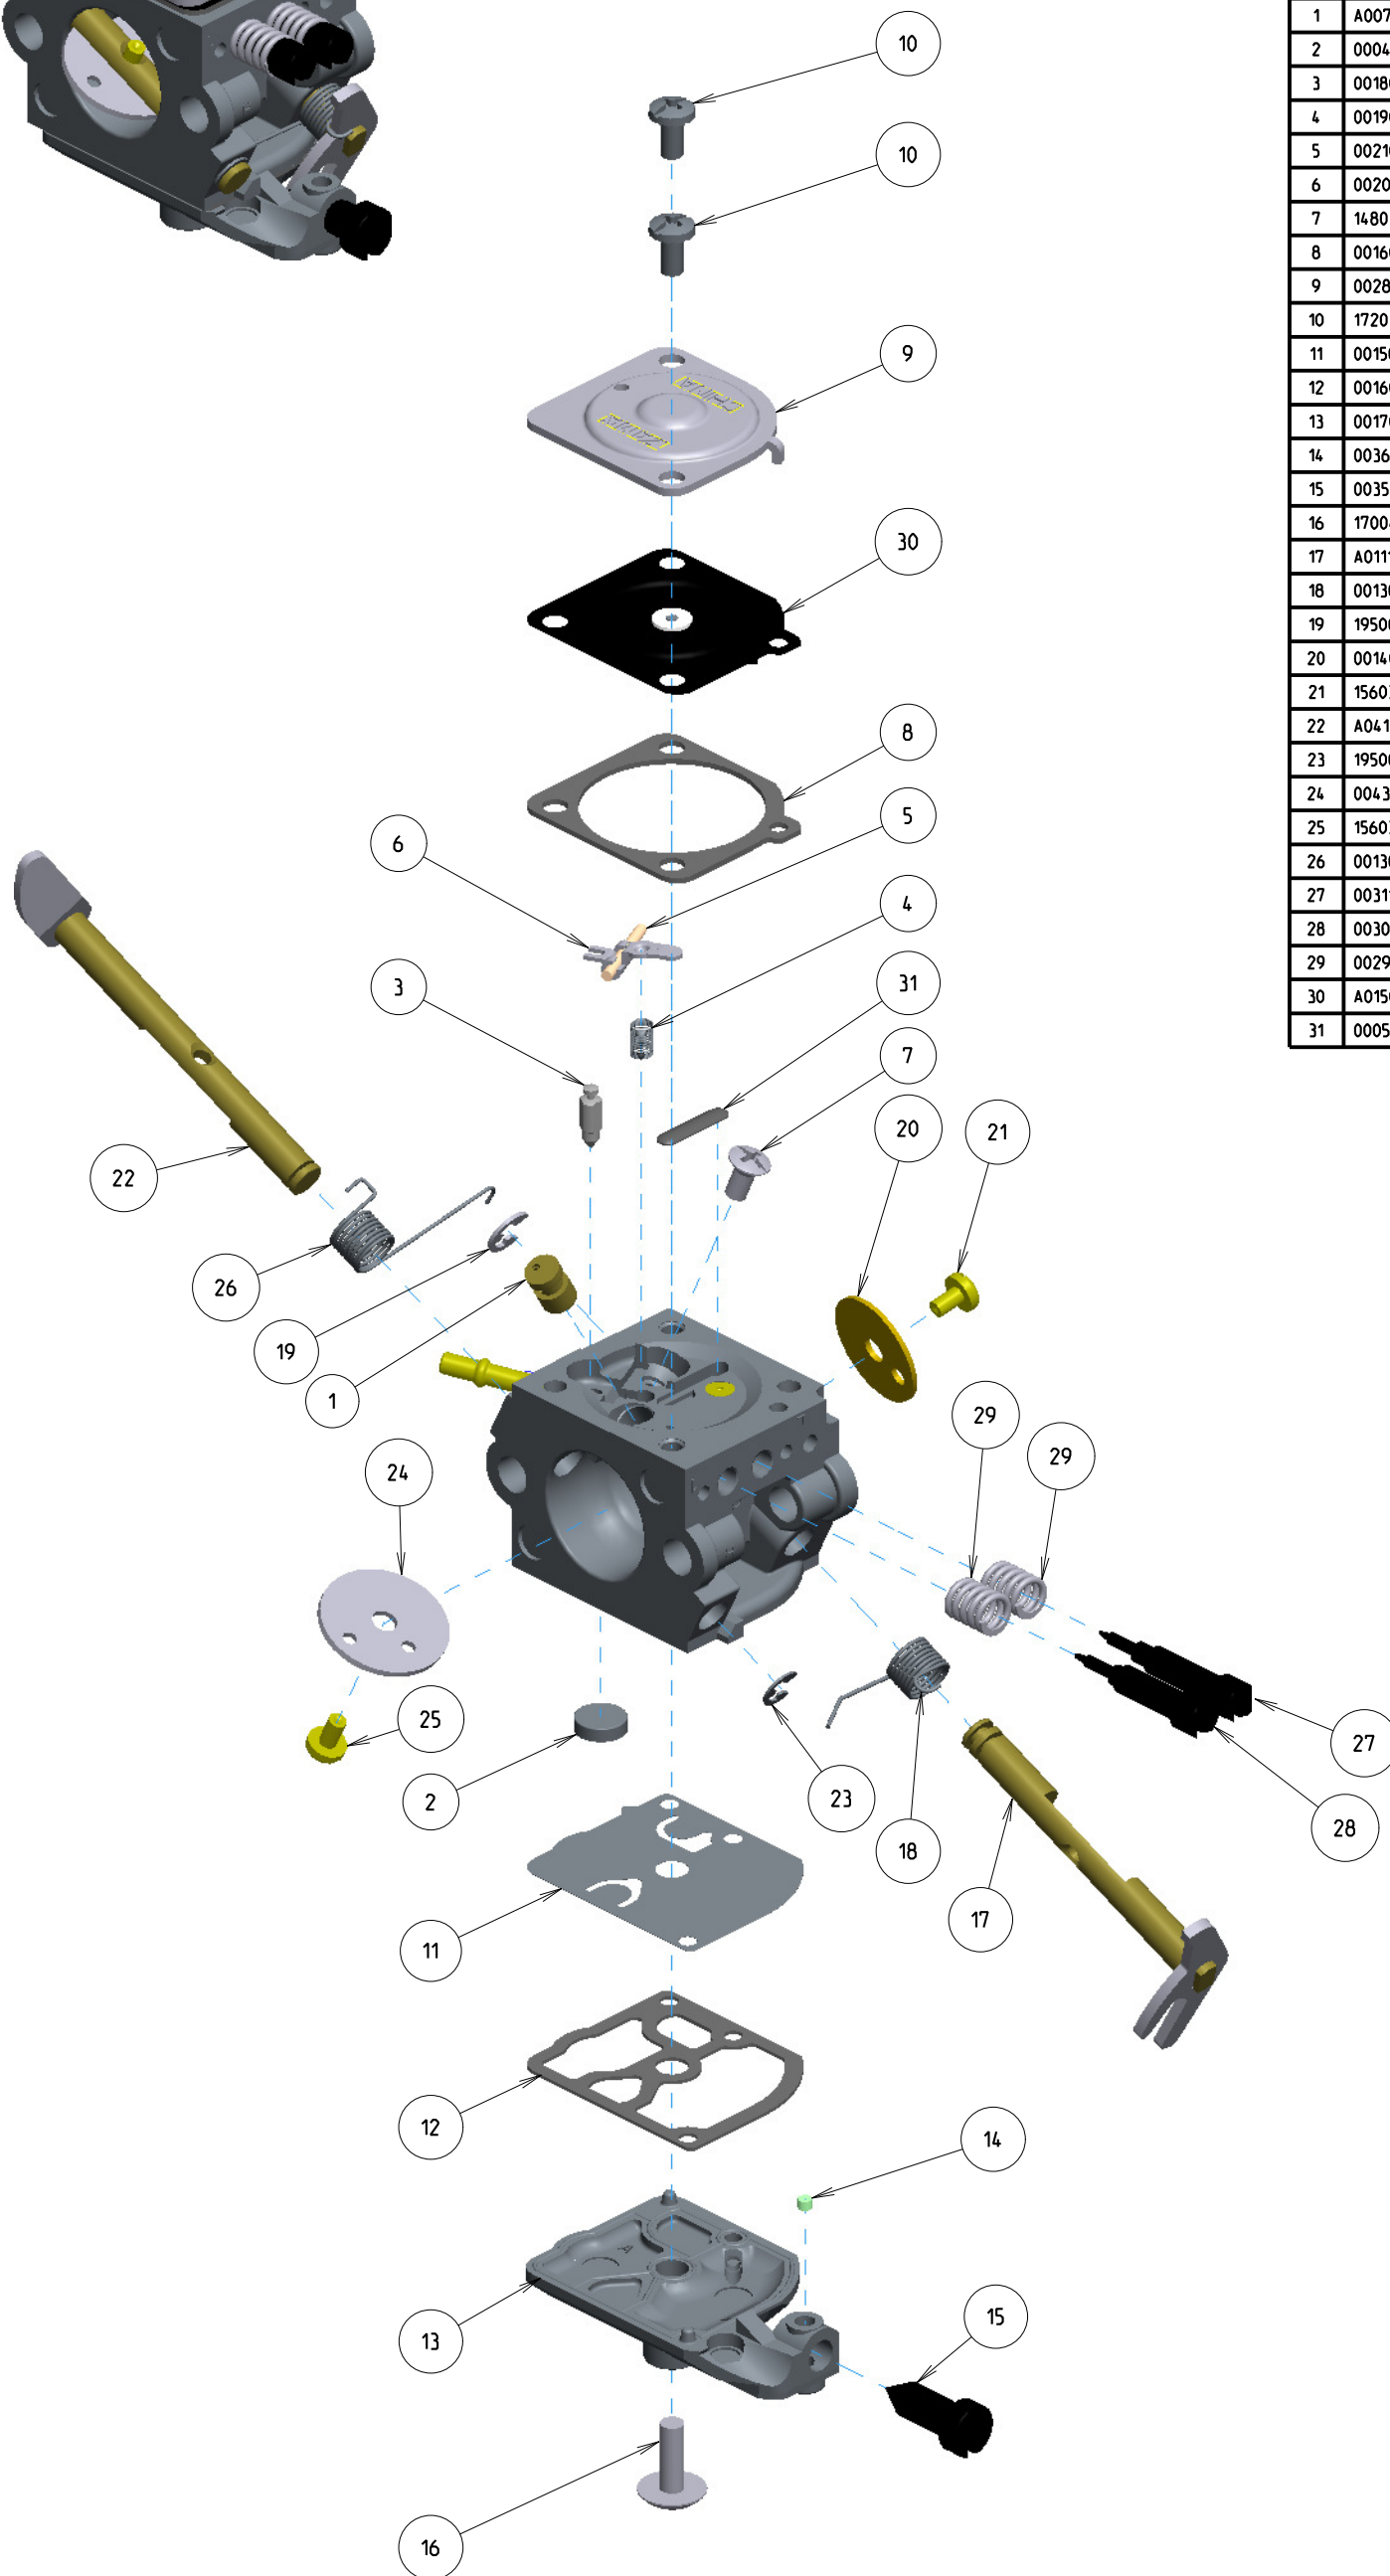

C1Q-DM9B

ITEM	ZAMA PART NR.	DESCRIPTION
	C1Q-DM9B	CARBURETOR ASSEMBLY
	RB-72	REBUILD KIT (2,3,4,5,6,8,11,12,30,31)
	GND-35	GASKET & DIAPHRAGM KIT (8,11,12,30)
	K017024	COVER KIT, PUMP (13,14,15)
1	A007158	NOZZLE ASS'Y, CHECK VALVE
2	0004011	STRAINER
3	0018004	VALVE, INLET NEEDLE
4	0019002	SPRING, METERING LEVER
5	0021001	PIN
6	0020012	LEVER, METERING
7	14803006	SCREW
8	0016019	GASKET, METERING CHAMBER
9	0028022	COVER, METERING
10	17203006	SCREW (WITH SERRATION)
11	0015050	DIAPHRAGM, PUMP
12	0016033	GASKET, PUMP
13	0017025	COVER, PUMP
14	0036001	PIECE, FRICTION
15	0035011	SCREW, THROTTLE ADJUST
16	17004010	SCREW (PUMP COVER)
17	A011146	SHAFT ASS'Y, THROTTLE
18	0013016	SPRING, THROTTLE RETURN
19	19500030	E-RING
20	0014004	VALVE, THROTTLE
21	15603004	SCREW
22	A041076	SHAFT ASS'Y, CHOKE
23	19500025	E-RING
24	0043027	VALVE, CHOKE
25	156030045	SCREW
26	0013066	SPRING, CHOKE RETURN
27	0031167	SCREW, IDLE MIXTURE
28	0030144	SCREW, MAIN MIXTURE
29	0029005	SPRING, ADJUST SCREW
30	A015010	DIAPHRAGM ASS'Y METERING
31	0005004	PLUG, WELCH