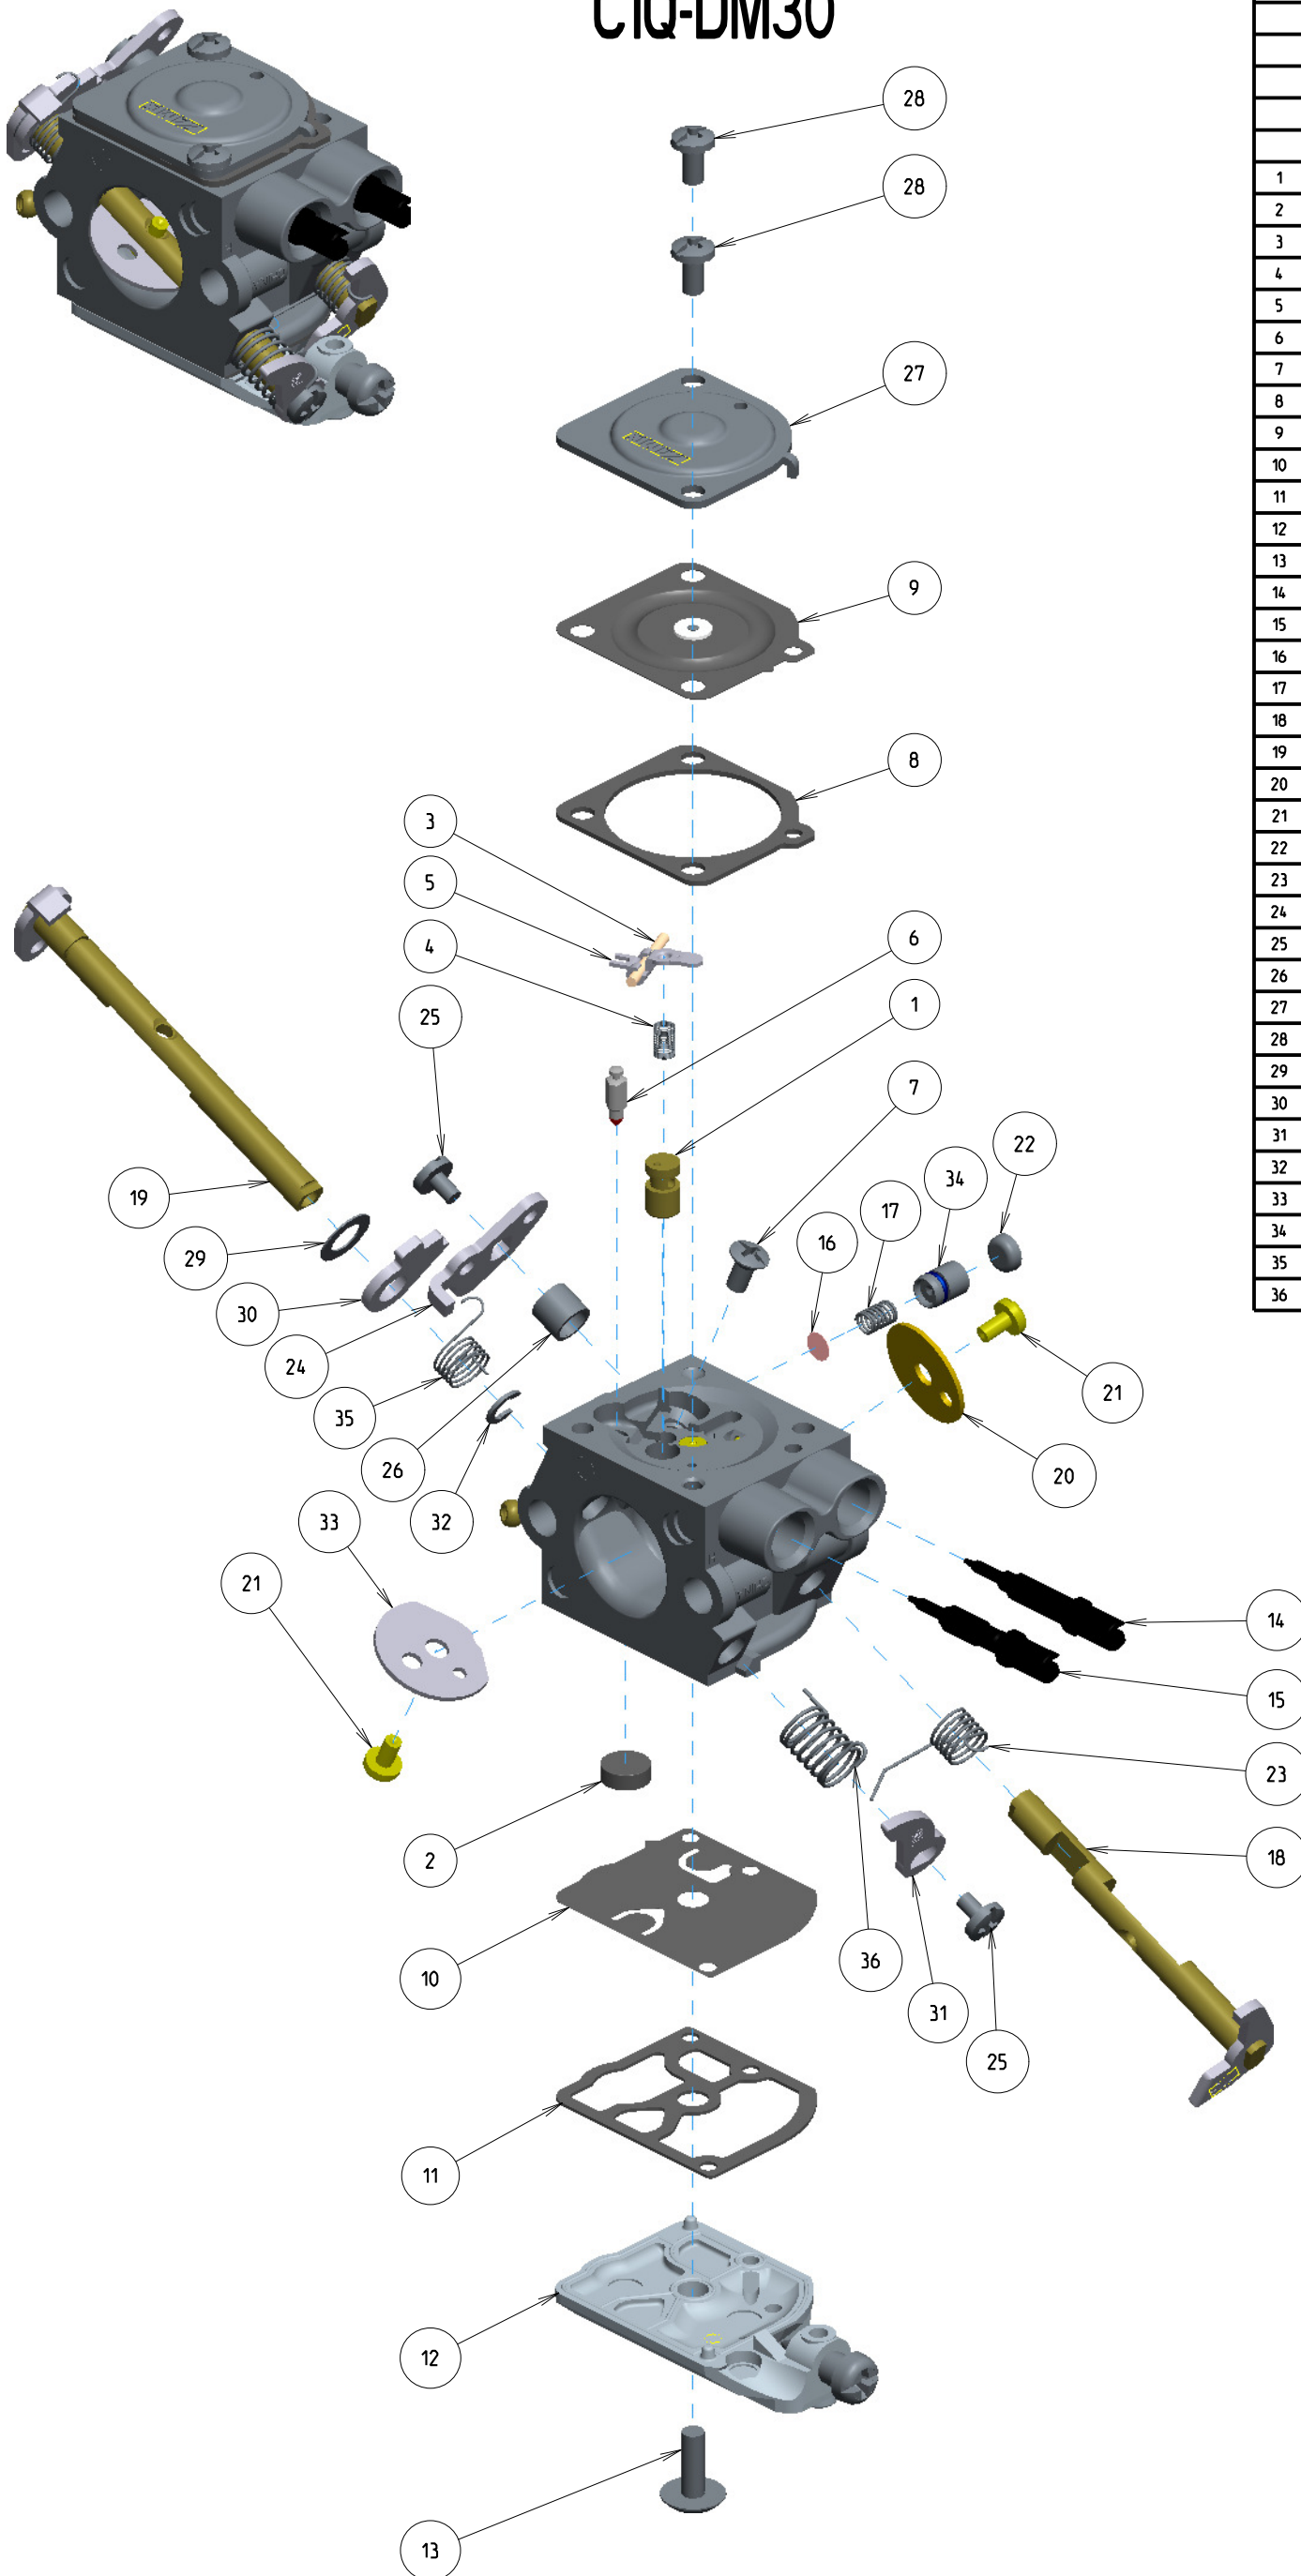

# C1Q-DM30

ITEM	ZAMA PART NR.	DESCRIPTION
	C1Q-DM30	CARBURETOR ASSEMBLY
	RB-233	REBUILD KIT (2,3,4,5,6,7,8,9,10,11)
	GND-140	GASKET & DIAPHRAGM KIT (8,9,10,11)
	KA11016	THROTTLE KIT (18,20,21,23,24,25,26)
	KA41016	CHOKE KIT (19,21,25,29,30,31,32,33,35,36)
1	A007710	NOZZLE ASS'Y, CHECK VALVE
2	0004011	STRAINER
3	0021001	PIN
4	0019009	SPRING, METERING LEVER
5	0020012	LEVER, METERING
6	0018004	VALVE, INLET NEEDLE
7	14803006	SCREW (METERING LEVER PIN)
8	0016019	GASKET, METERING CHAMBER
9	A015049	DIAPHRAGM ASS'Y, METERING
10	0015050	DIAPHRAGM, PUMP
11	0016033	GASKET, PUMP
12	K017704	COVER KIT, PUMP
13	17004010	SCREW (PUMP COVER)
14	0031706	SCREW, IDLE MIXTURE
15	0030705	SCREW, MAIN MIXTURE
16	0004002	STRAINER
17	0054057	SPRING
18	A011716	SHAFT ASS'Y, THROTTLE
19	A041704	SHAFT ASSY, CHOKE
20	0014040	VALVE, THROTTLE
21	156030045	SCREW
22	0005048	PLUG, ACC POCKET
23	0013039	SPRING, THROTTLE RETURN
24	0012705	LEVER, THROTTLE
25	17103004	SCREW
26	0052019	COLLAR
27	0028704	COVER, METERING
28	17203006	SCREW (WITH SERRATION)
29	0026037	WASHER
30	0042703	LEVER, CHOKE
31	0042706	LEVER, CHOKE
32	19510040	E-RING
33	0043701	VALVE, CHOKE
34	K053049	PLUNGER KIT
35	0013149	SPRING, CHOKE RETURN
36	0013113	SPRING, THROTTLE RETURN