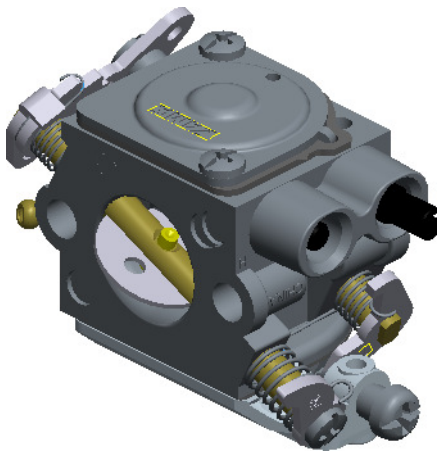

C1Q-DM29

ITEM	ZAMA PART NR.	DESCRIPTION
	C1Q-DM29	CARBURETOR ASSEMBLY
	RB-233	REBUILD KIT (2.3.4.5.6.7.8.9.10.11)
	GND-140	GASKET & DIAPHRAGM KIT (8.9.10.11)
	KA11016	THROTTLE KIT (18.20.21.23.24.25.26)
	KA41016	CHOKE KIT (19.21.25.29.30.31.32.33.35.36)
1	A007710	NOZZLE ASS'Y. CHECK VALVE
2	0004011	STRAINER
3	0021001	PIN
4	0019009	SPRING. METERING LEVER
5	0020012	LEVER.METERING
6	0018004	VALVE. INLET NEEDLE
7	14803006	SCREW (METERING LEVER PIN)
8	0016019	GASKET.METERING CHAMBER
9	A015049	DIAPHRAGM ASS'Y. METERING
10	0015050	DIAPHRAGM. PUMP
11	0016033	GASKET. PUMP
12	K017704	COVER KIT. PUMP
13	17004010	SCREW (PUMP COVER)
14	0031706	SCREW. IDLE MIXTURE
15	0030706	SCREW. MAIN MIXTURE
16	0004002	STRAINER
17	0054057	SPRING
18	A011716	SHAFT ASS'Y. THROTTLE
19	A041704	SHAFT ASSY. CHOKE
20	0014040	VALVE. THROTTLE
21	156030045	SCREW
22	0005048	PLUG.ACC POCKET
23	0013039	SPRING. THROTTLE RETURN
24	0012705	LEVER. THROTTLE
25	17103004	SCREW
26	0052019	COLLAR
27	0028704	COVER. METERING
28	17203006	SCREW (WITH SERRATION)
29	0026037	WASHER
30	0042703	LEVER. CHOKE
31	0042706	LEVER. CHOKE
32	19510040	E-RING
33	0043701	VALVE. CHOKE
34	K053049	PLUNGER KIT
35	0013149	SPRING. CHOKE RETURN
36	0013113	SPRING. THROTTLE RETURN