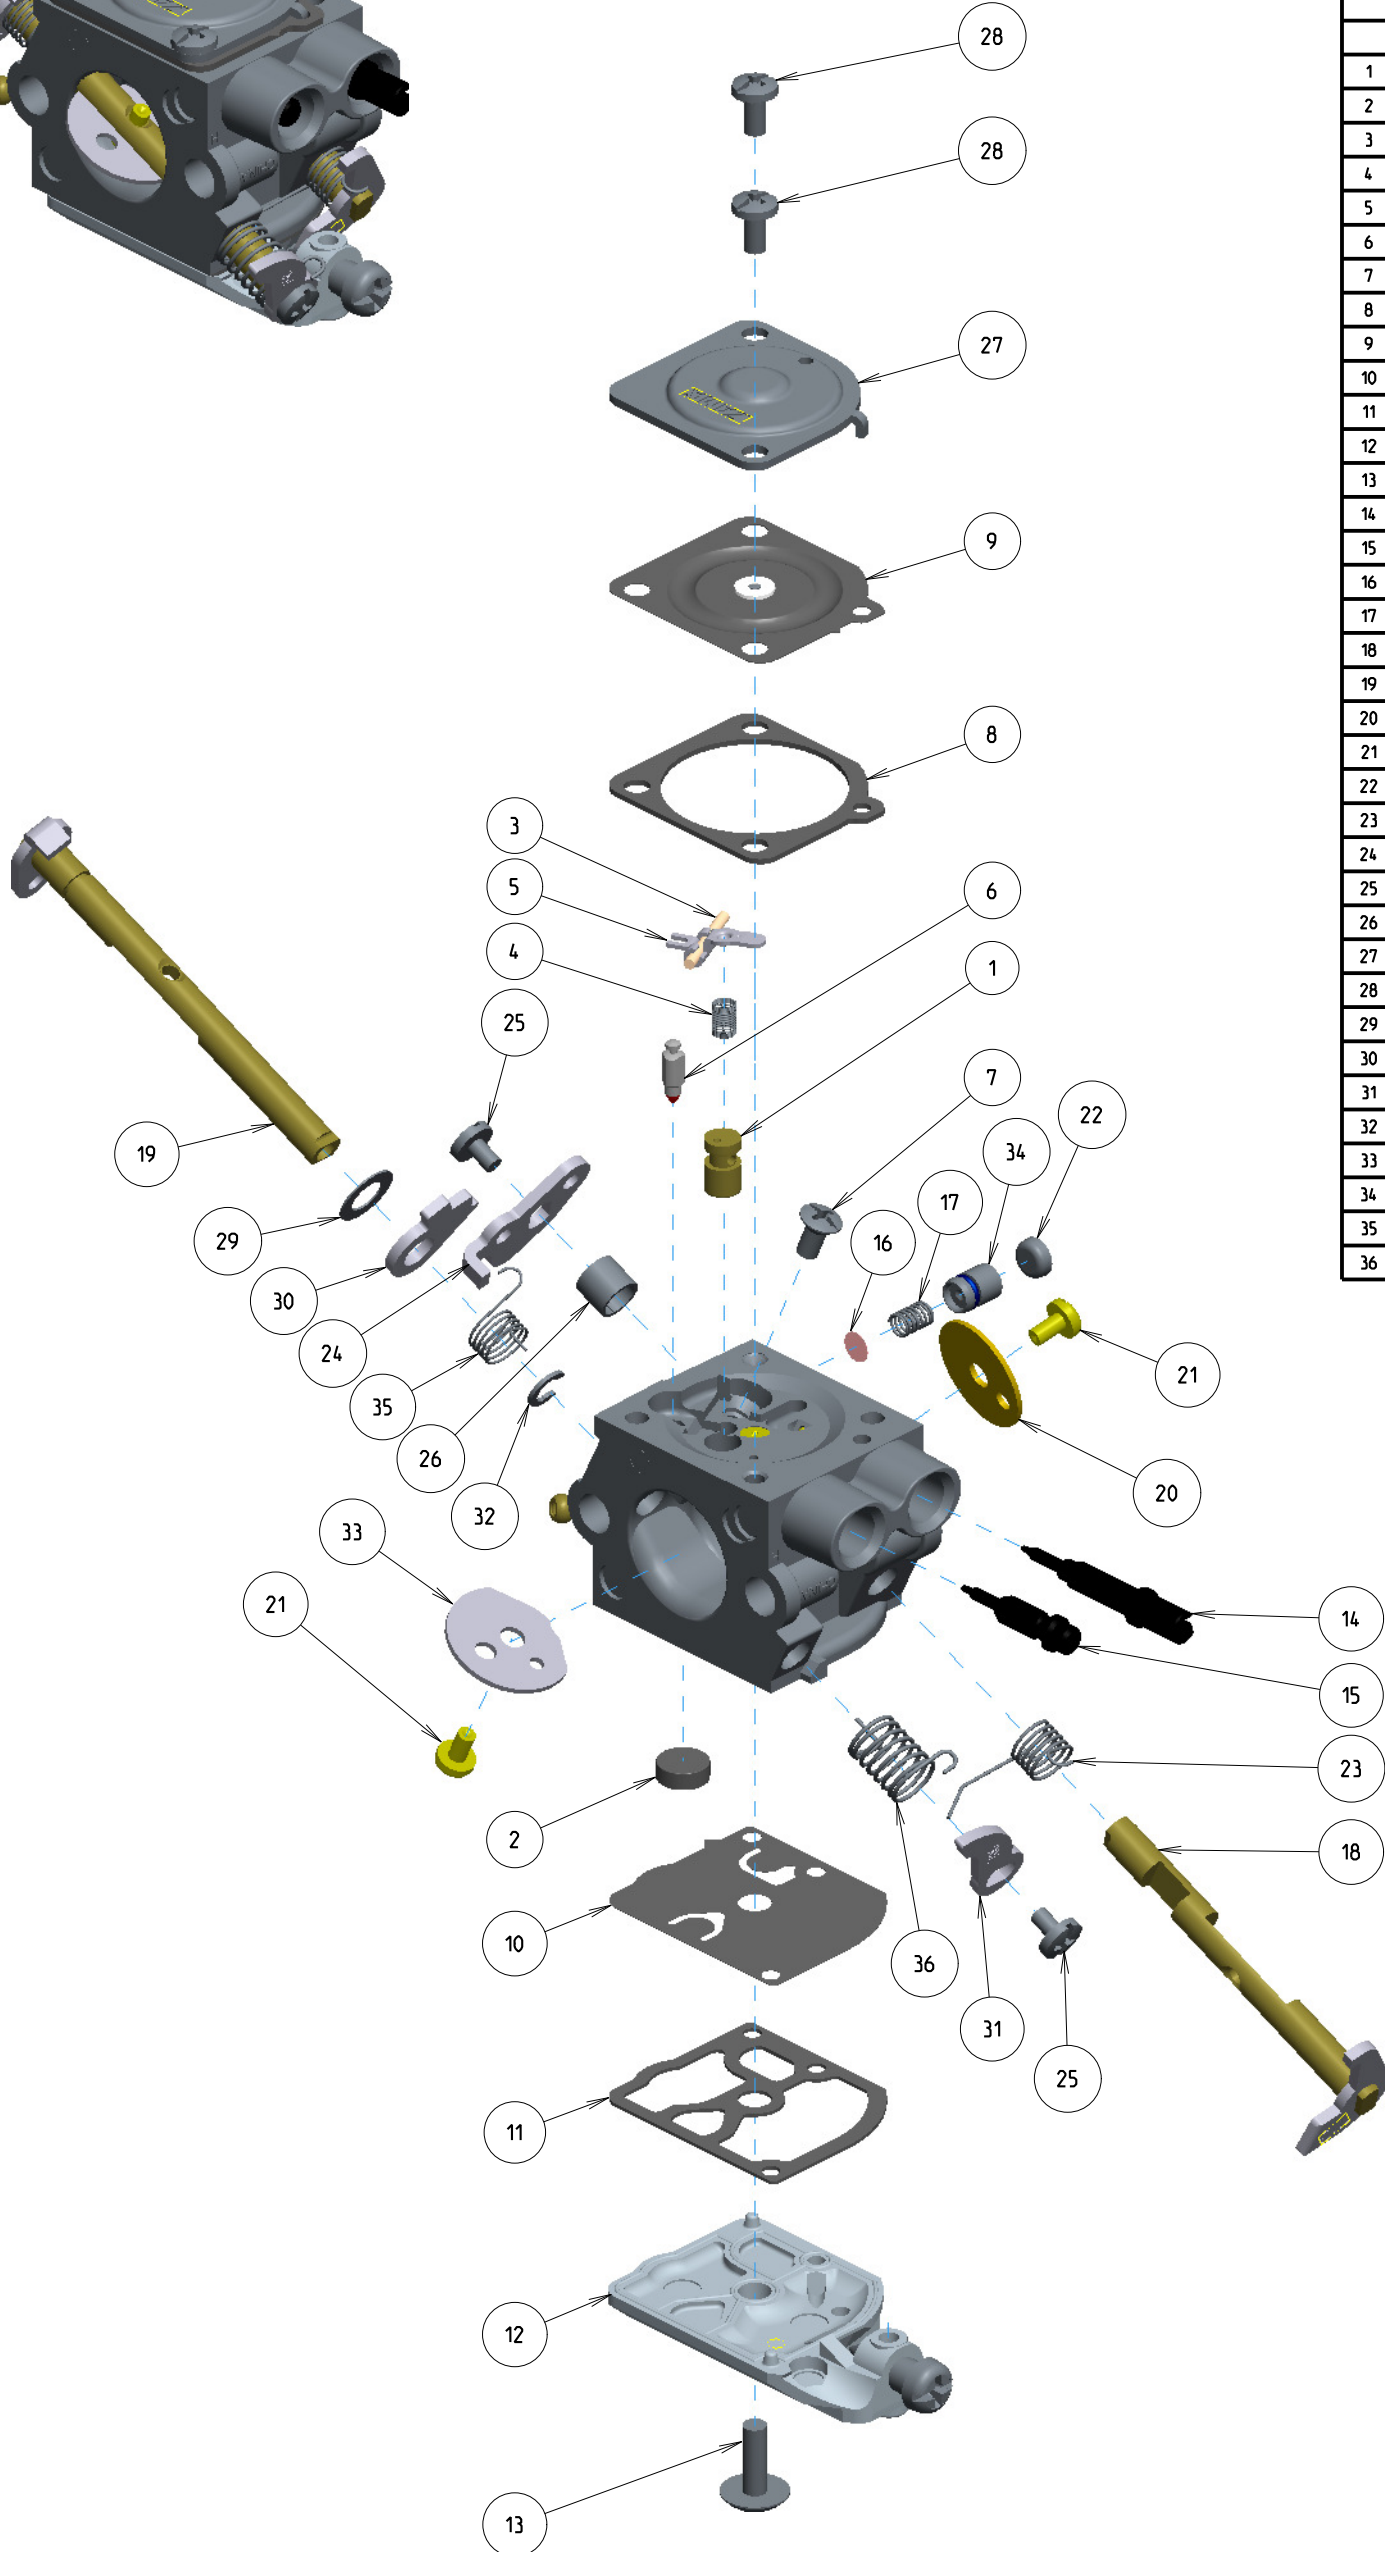

C1Q-DM29

ITEM	ZAMA PART NR.	DESCRIPTION
	C1Q-DM29	CARBURETOR ASSEMBLY
	RB-233	REBUILD KIT (2.3.4.5.6.7.8.9.10.11)
	GND-140	GASKET & DIAPHRAGM KIT (8.9.10.11)
	KA11016	THROTTLE KIT (18.20.21.23.24.25.26)
	KA41016	CHOKE KIT (19.21.25.29.30.31.32.33.35.36)
1	A007710	NOZZLE ASS'Y. CHECK VALVE
2	0004011	STRAINER
3	0021001	PIN
4	0019009	SPRING. METERING LEVER
5	0020012	LEVER.METERING
6	0018004	VALVE. INLET NEEDLE
7	14803006	SCREW (METERING LEVER PIN)
8	0016019	GASKET.METERING CHAMBER
9	A015049	DIAPHRAGM ASS'Y. METERING
10	0015050	DIAPHRAGM. PUMP
11	0016033	GASKET. PUMP
12	K017704	COVER KIT. PUMP
13	17004010	SCREW (PUMP COVER)
14	0031706	SCREW. IDLE MIXTURE
15	0030706	SCREW. MAIN MIXTURE
16	0004002	STRAINER
17	0054057	SPRING
18	A011716	SHAFT ASS'Y. THROTTLE
19	A041704	SHAFT ASSY. CHOKE
20	0014040	VALVE. THROTTLE
21	156030045	SCREW
22	0005048	PLUG.ACC POCKET
23	0013039	SPRING. THROTTLE RETURN
24	0012705	LEVER. THROTTLE
25	17103004	SCREW
26	0052019	COLLAR
27	0028704	COVER. METERING
28	17203006	SCREW (WITH SERRATION)
29	0026037	WASHER
30	0042703	LEVER. CHOKE
31	0042706	LEVER. CHOKE
32	19510040	E-RING
33	0043701	VALVE. CHOKE
34	K053049	PLUNGER KIT
35	0013149	SPRING. CHOKE RETURN
36	0013113	SPRING. THROTTLE RETURN