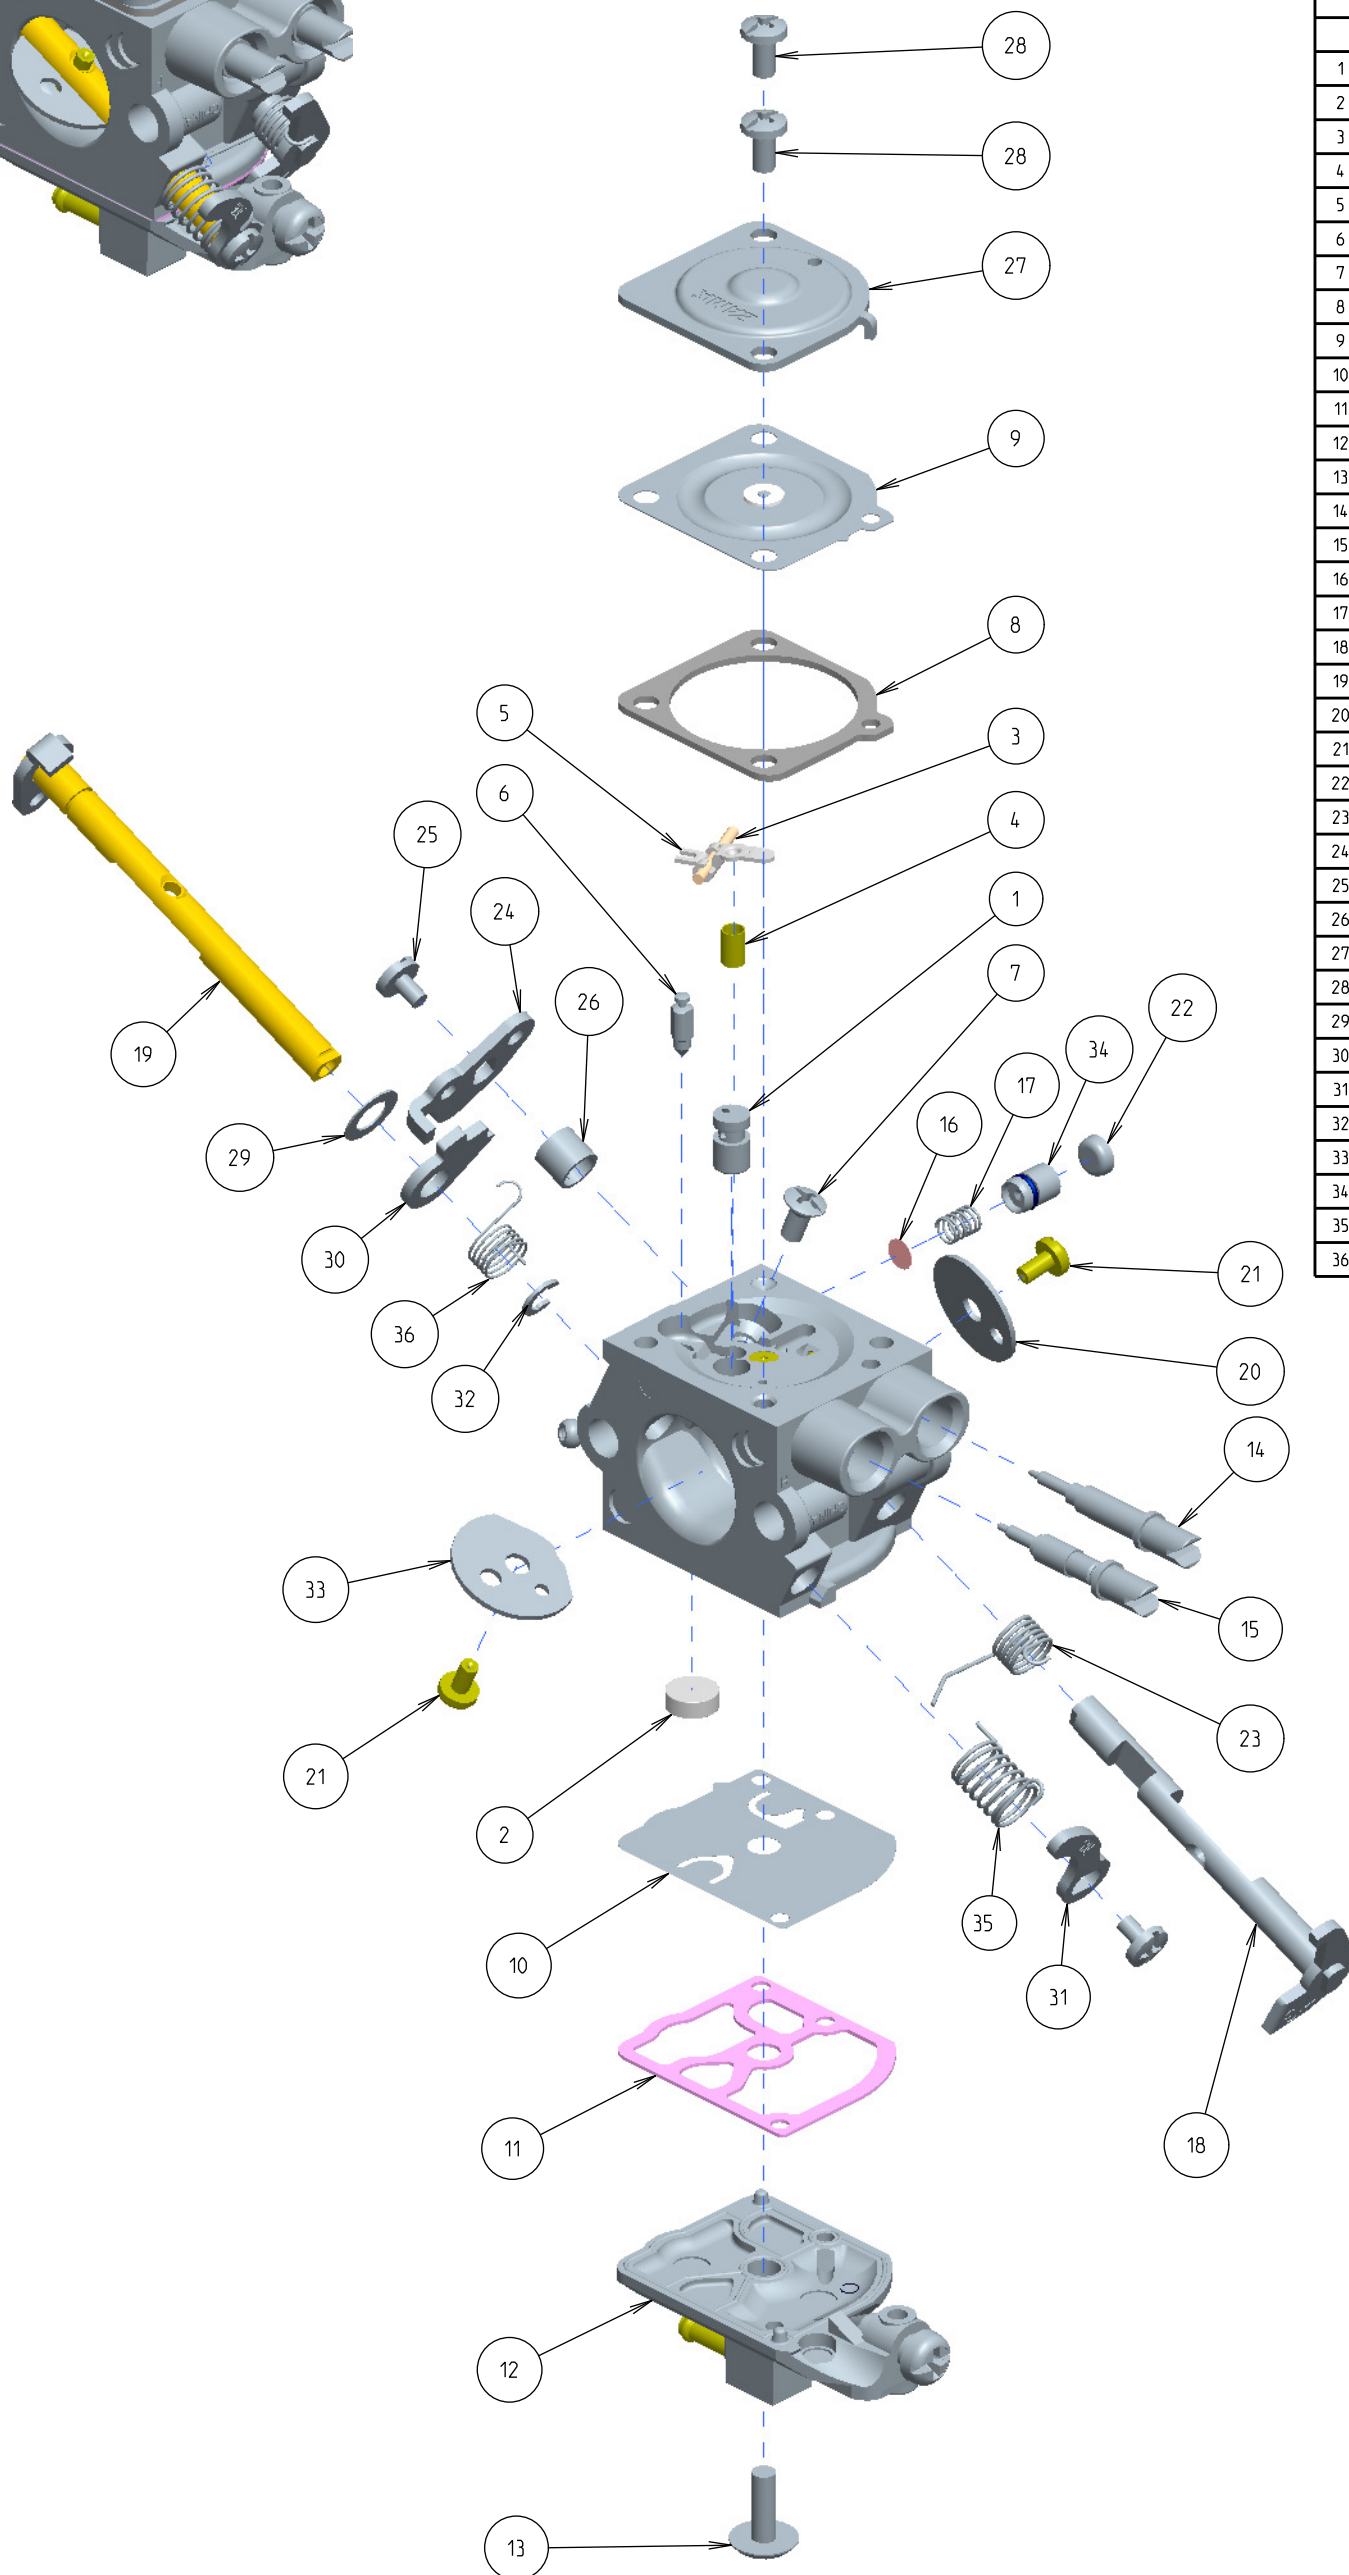

C1Q-DM24B

ITEM	ZAMA PART NR.	DESCRIPTION
	C1Q-DM24B	CARBURETOR ASSEMBLY
	RB-199	REBUILD KIT (2,3,4,5,6,7,8,9,10,11)
	GND-119	GASKET & DIAPHRAGM KIT (8,9,10,11)
	KA11010	THROTTLE KIT (18,20,21,23,24,25,26)
	KA41010	CHOKE KIT (19,21,25,29,30,31,32,33,35,36)
1	A007707	NOZZLE ASS'Y, CHECK VALVE
2	0004011	STRAINER
3	0021001	PIN
4	0019012	SPRING, METERING LEVER
5	0020012	LEVER, METERING
6	0018004	VALVE, INLET NEEDLE
7	14803006	SCREW
8	0016018	GASKET, METERING CHAMBER
9	A015049	DIAPHRAGM ASS'Y, METERING
10	0015050	DIAPHRAGM, PUMP
11	0016033	GASKET, PUMP
12	K017702	COVER KIT, PUMP
13	17004010	SCREW (PUMP COVER)
14	0031706	SCREW, IDLE MIXTURE
15	0030705	SCREW, MAIN MIXTURE
16	0004002	STRAINER
17	0054057	SPRING
18	A011716	SHAFT ASS'Y, THROTTLE
19	A041704	SHAFT ASSY, CHOKE
20	0014040	VALVE, THROTTLE
21	156030045	SCREW
22	0005048	PLUG, ACC POCKET
23	0013016	SPRING, THROTTLE RETURN
24	0012705	LEVER, THROTTLE
25	17103004	SCREW
26	0052019	COLLAR
27	0028704	COVER, METERING
28	17203006	SCREW (WITH SERRATION)
29	0026037	WASHER
30	0042703	LEVER, CHOKE
31	0042705	LEVER, CHOKE
32	19510040	E-RING
33	0043701	VALVE, CHOKE
34	K053049	PLUNGER KIT
35	0013113	SPRING, RETURN
36	0013149	SPRING, CHOKE RETURN