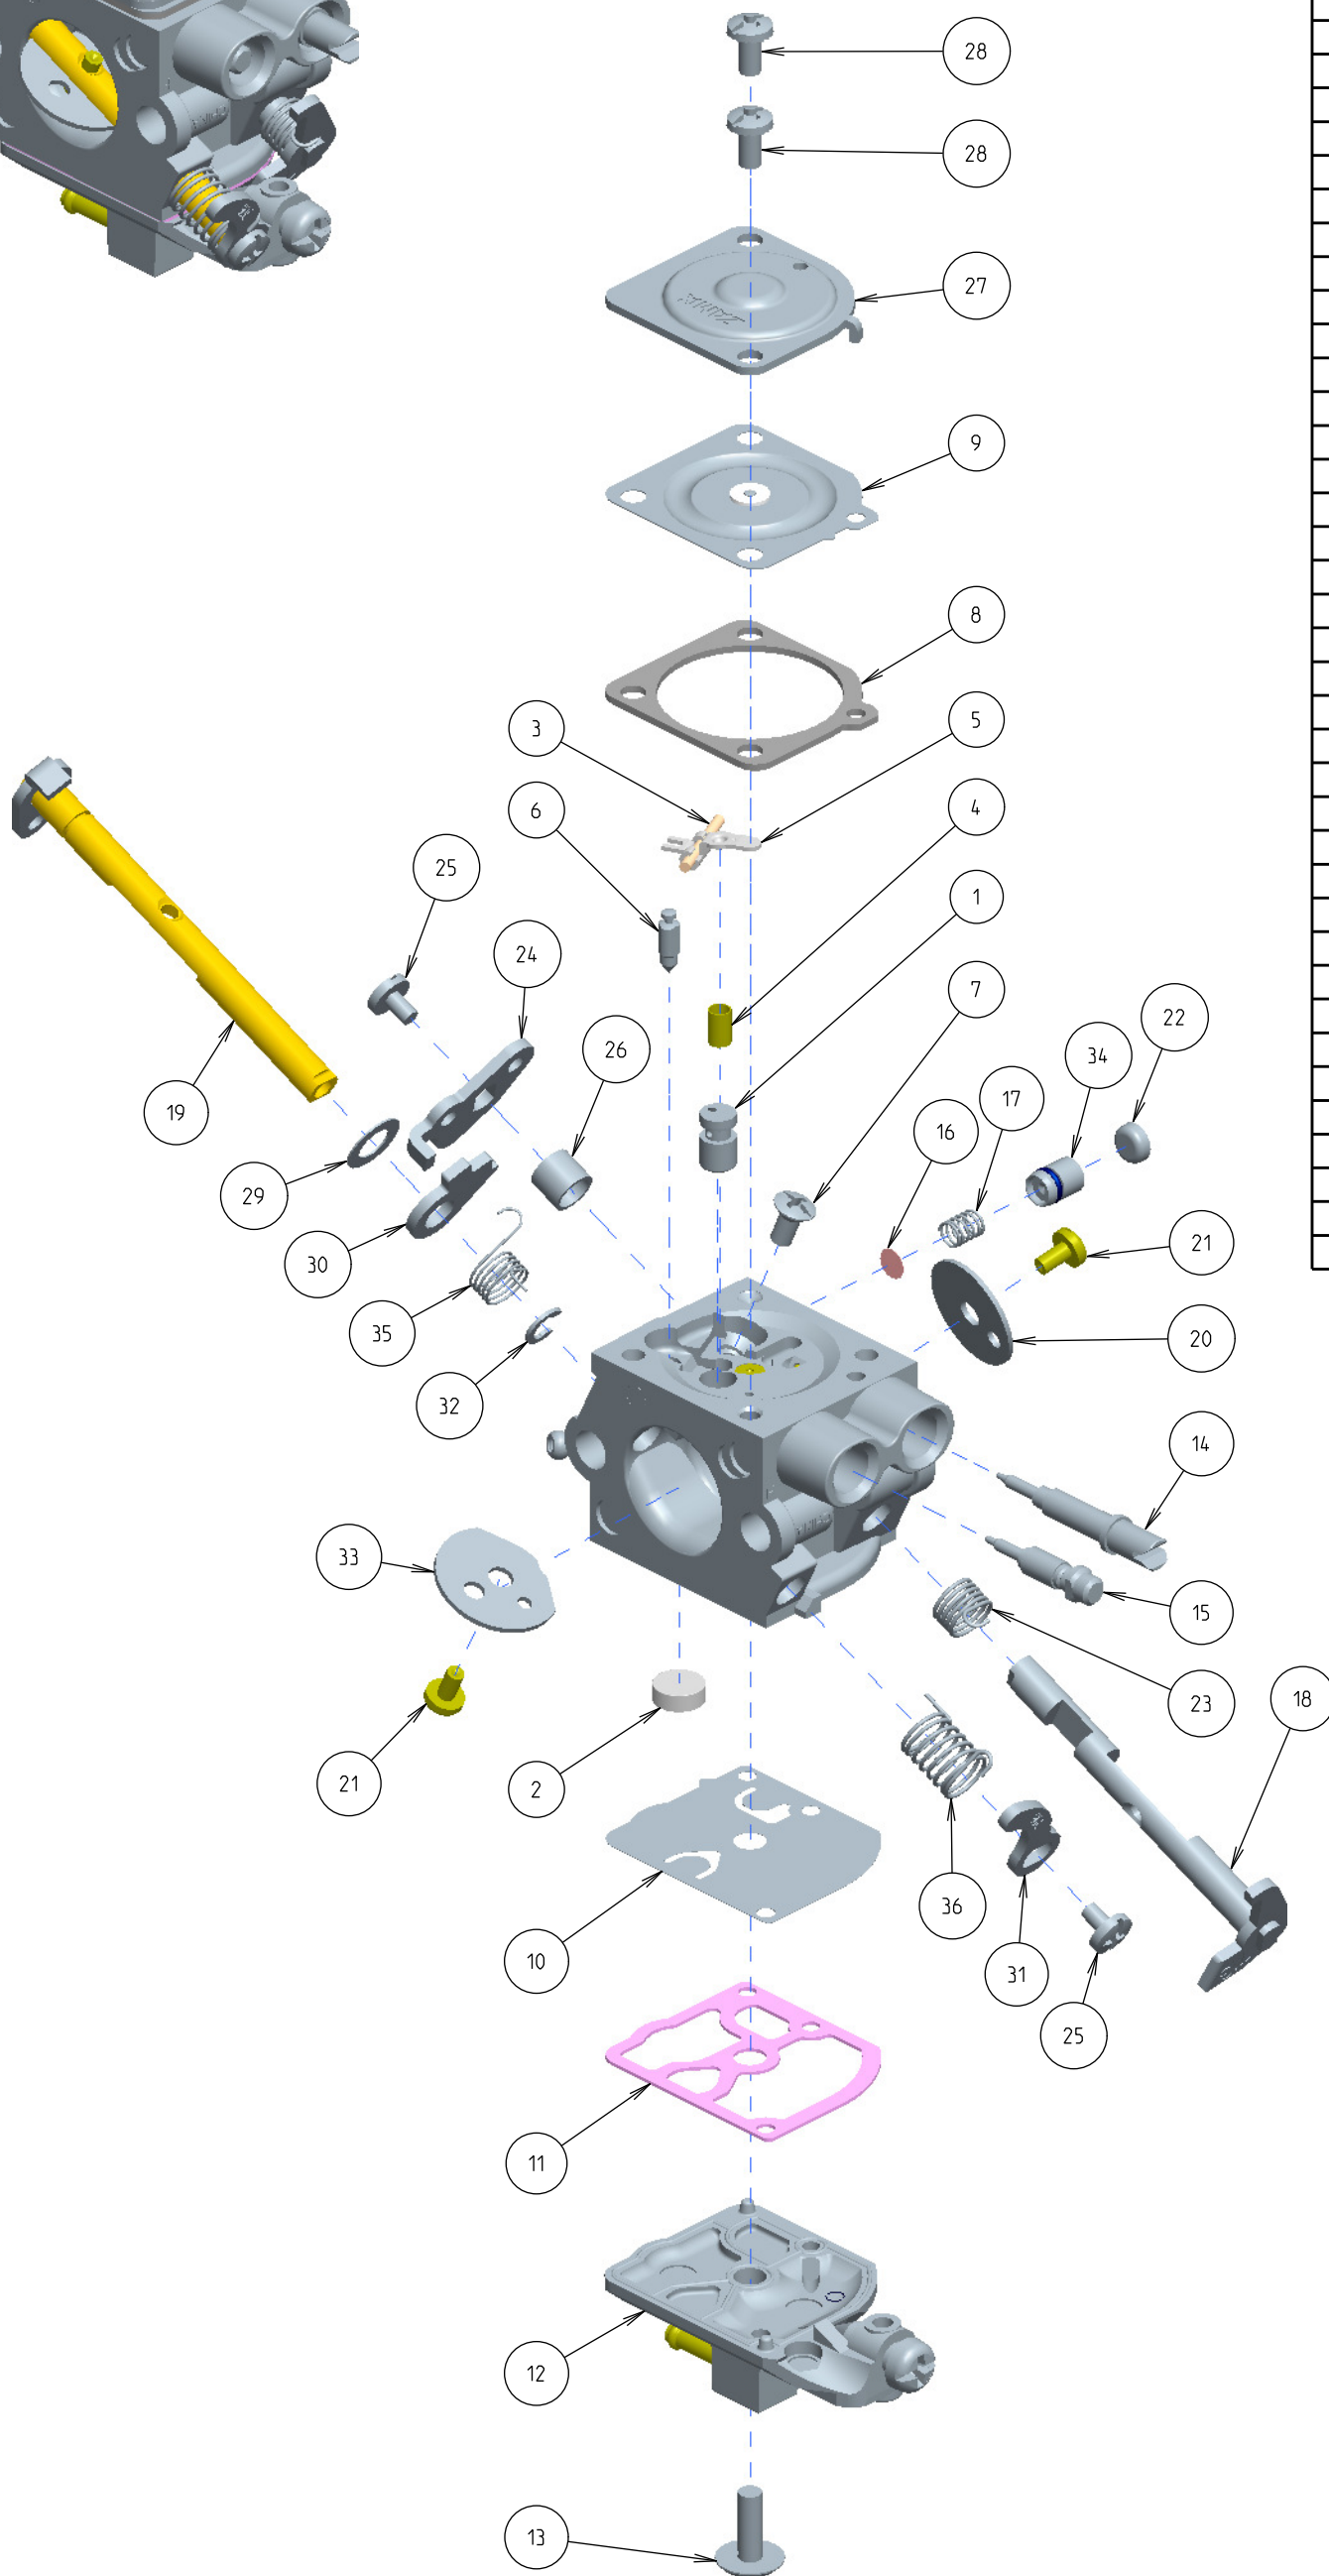

C1Q-DM23B

ITEM	ZAMA PART NR.	DESCRIPTION
	C1Q-DM23B	CARBURETOR ASSEMBLY
	RB-199	REBUILD KIT (2,3,4,5,6,7,8,9,10,11)
	GND-119	GASKET & DIAPHRAGM KIT (8,9,10,11)
	KA11010	THROTTLE KIT (18,20,21,23,24,25,26)
	KA41010	CHOKE KIT (19,21,25,29,30,31,32,33,35,36)
1	A007707	NOZZLE ASS'Y, CHECK VALVE
2	0004011	STRAINER
3	0021001	PIN
4	0019012	SPRING, METERING LEVER
5	0020012	LEVER, METERING
6	0018004	VALVE, INLET NEEDLE
7	14803006	SCREW
8	0016018	GASKET, METERING CHAMBER
9	A015049	DIAPHRAGM ASS'Y, METERING
10	0015050	DIAPHRAGM, PUMP
11	0016033	GASKET, PUMP
12	K017702	COVER KIT, PUMP
13	17004010	SCREW (PUMP COVER)
14	0031706	SCREW, IDLE MIXTURE
15	0030706	SCREW, MAIN MIXTURE
16	0004002	STRAINER
17	0054057	SPRING
18	A011716	SHAFT ASS'Y, THROTTLE
19	A041704	SHAFT ASSY, CHOKE
20	0014040	VALVE, THROTTLE
21	156030045	SCREW
22	0005048	PLUG, ACC POCKET
23	0013016	SPRING, THROTTLE RETURN
24	0012705	LEVER, THROTTLE
25	17103004	SCREW
26	0052019	COLLAR
27	0028704	COVER, METERING
28	17203006	SCREW (WITH SERRATION)
29	0026037	WASHER
30	0042703	LEVER, CHOKE
31	0042705	LEVER, CHOKE
32	19510040	E-RING
33	0043701	VALVE, CHOKE
34	K053049	PLUNGER KIT
35	0013149	SPRING, CHOKE RETURN
36	0013113	SPRING, RETURN