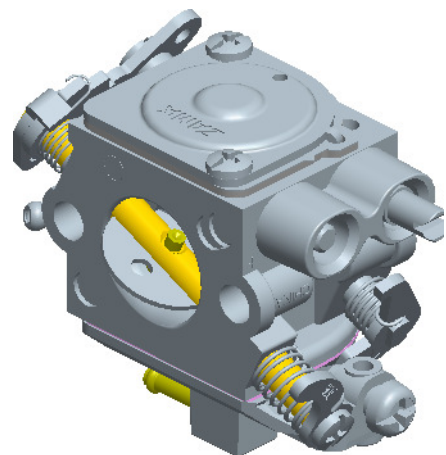

C1Q-DM23B

ITEM	ZAMA PART NR.	DESCRIPTION
	C1Q-DM23B	CARBURETOR ASSEMBLY
	RB-199	REBUILD KIT (2,3,4,5,6,7,8,9,10,11)
	GND-119	GASKET & DIAPHRAGM KIT (8,9,10,11)
	KA11010	THROTTLE KIT (18,20,21,23,24,25,26)
	KA41010	CHOKE KIT (19,21,25,29,30,31,32,33,35,36)
1	A007707	NOZZLE ASS'Y, CHECK VALVE
2	0004011	STRAINER
3	0021001	PIN
4	0019012	SPRING, METERING LEVER
5	0020012	LEVER, METERING
6	0018004	VALVE, INLET NEEDLE
7	14803006	SCREW
8	0016018	GASKET, METERING CHAMBER
9	A015049	DIAPHRAGM ASS'Y, METERING
10	0015050	DIAPHRAGM, PUMP
11	0016033	GASKET, PUMP
12	K017702	COVER KIT, PUMP
13	17004010	SCREW (PUMP COVER)
14	0031706	SCREW, IDLE MIXTURE
15	0030706	SCREW, MAIN MIXTURE
16	0004002	STRAINER
17	0054057	SPRING
18	A011716	SHAFT ASS'Y, THROTTLE
19	A041704	SHAFT ASSY, CHOKE
20	0014040	VALVE, THROTTLE
21	156030045	SCREW
22	0005048	PLUG, ACC POCKET
23	0013016	SPRING, THROTTLE RETURN
24	0012705	LEVER, THROTTLE
25	17103004	SCREW
26	0052019	COLLAR
27	0028704	COVER, METERING
28	17203006	SCREW (WITH SERRATION)
29	0026037	WASHER
30	0042703	LEVER, CHOKE
31	0042705	LEVER, CHOKE
32	19510040	E-RING
33	0043701	VALVE, CHOKE
34	K053049	PLUNGER KIT
35	0013149	SPRING, CHOKE RETURN
36	0013113	SPRING, RETURN