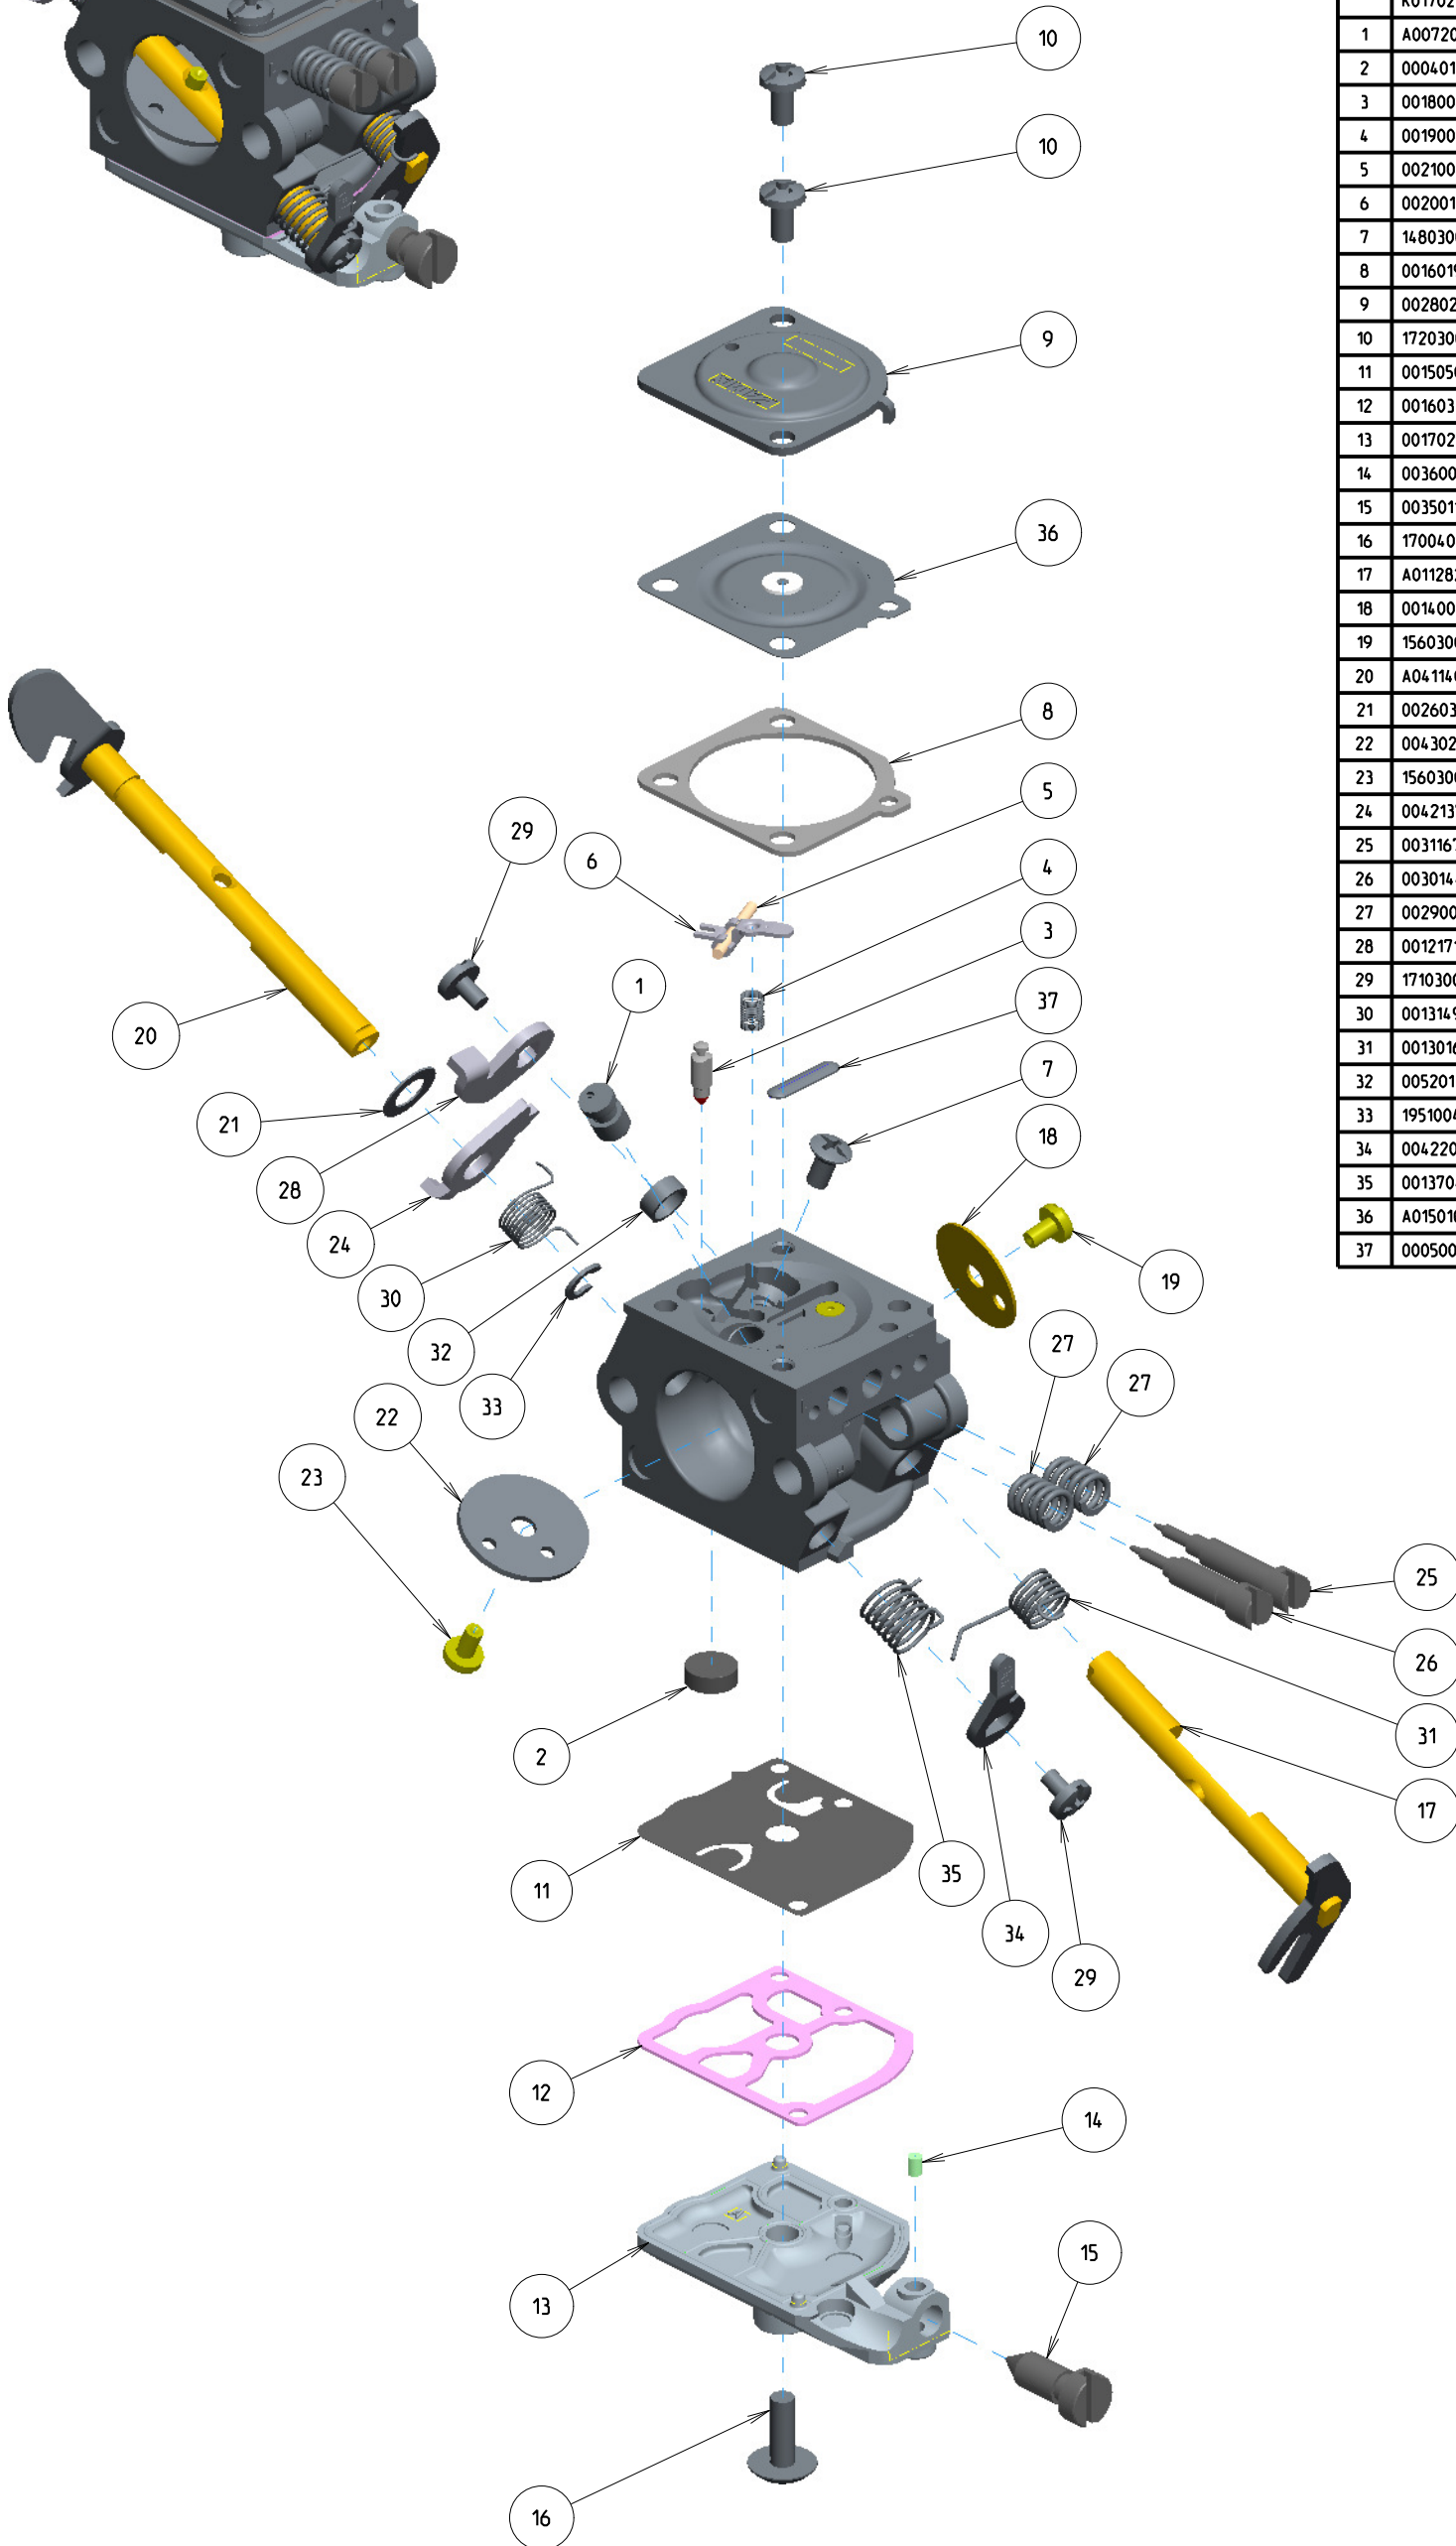

C1Q-DM16

ITEM	ZAMA PART NR.	DESCRIPTION
	C1Q-DM16	CARBURETOR ASSEMBLY
	RB-72	REBUILD KIT (2,3,4,5,6,8,11,12,36,37)
	GND-35	GASKET & DIAPHRAGM KIT (8,11,12,36)
	K017024	COVER KIT, PUMP (13,14,15)
1	A007204	NOZZLE ASS'Y, CHECK VALVE
2	0004011	STRAINER
3	0018004	VALVE, INLET NEEDLE
4	0019002	SPRING, METERING LEVER
5	0021001	PIN
6	0020012	LEVER, METERING
7	14803006	SCREW (METERING LEVER PIN)
8	0016019	GASKET, METERING CHAMBER
9	0028022	COVER, METERING
10	17203006	SCREW (WITH SERRATION)
11	0015050	DIAPHRAGM, PUMP
12	0016033	GASKET, PUMP
13	0017025	COVER, PUMP
14	0036001	PIECE, FRICTION
15	0035011	SCREW, THROTTLE ADJUST
16	17004010	SCREW (PUMP COVER)
17	A011282	SHAFT ASS'Y, THROTTLE
18	0014004	VALVE, THROTTLE
19	15603004	SCREW
20	A041140	SHAFT ASS'Y, CHOKE
21	0026037	WASHER
22	0043027	VALVE, CHOKE
23	156030045	SCREW
24	0042137	LEVER, CHOKE
25	0031167	SCREW, IDLE MIXTURE
26	0030144	SCREW, MAIN MIXTURE
27	0029005	SPRING, ADJUST SCREW
28	0012171	LEVER, THROTTLE
29	17103004	SCREW
30	0013149	SPRING, CHOKE RETURN
31	0013016	SPRING, THROTTLE RETURN
32	0052013	COLLAR
33	19510040	E-RING
34	0042200	LEVER, CHOKE
35	0013704	SPRING, CHOKE RETURN
36	A015010	DIAPHRAGM ASS'Y METERING
37	0005004	PLUG, WELCH