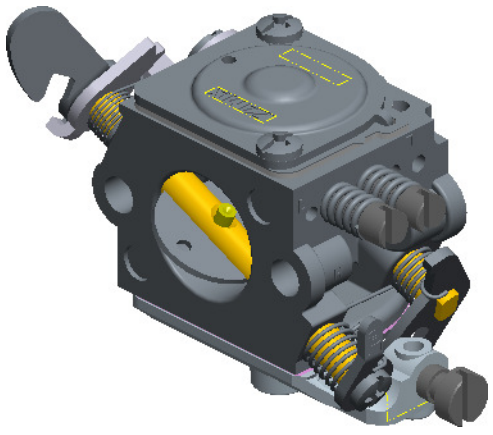

C1Q-DM16

ITEM	ZAMA PART NR.	DESCRIPTION
	C1Q-DM16	CARBURETOR ASSEMBLY
	RB-72	REBUILD KIT (2,3,4,5,6,8,11,12,36,37)
	GND-35	GASKET & DIAPHRAGM KIT (8,11,12,36)
	K017024	COVER KIT, PUMP (13,14,15)
1	A007204	NOZZLE ASS'Y, CHECK VALVE
2	0004011	STRAINER
3	0018004	VALVE, INLET NEEDLE
4	0019002	SPRING, METERING LEVER
5	0021001	PIN
6	0020012	LEVER, METERING
7	14803006	SCREW (METERING LEVER PIN)
8	0016019	GASKET, METERING CHAMBER
9	0028022	COVER, METERING
10	17203006	SCREW (WITH SERRATION)
11	0015050	DIAPHRAGM, PUMP
12	0016033	GASKET, PUMP
13	0017025	COVER, PUMP
14	0036001	PIECE, FRICTION
15	0035011	SCREW, THROTTLE ADJUST
16	17004010	SCREW (PUMP COVER)
17	A011282	SHAFT ASS'Y, THROTTLE
18	0014004	VALVE, THROTTLE
19	15603004	SCREW
20	A041140	SHAFT ASS'Y, CHOKE
21	0026037	WASHER
22	0043027	VALVE, CHOKE
23	156030045	SCREW
24	0042137	LEVER, CHOKE
25	0031167	SCREW, IDLE MIXTURE
26	0030144	SCREW, MAIN MIXTURE
27	0029005	SPRING, ADJUST SCREW
28	0012171	LEVER, THROTTLE
29	17103004	SCREW
30	0013149	SPRING, CHOKE RETURN
31	0013016	SPRING, THROTTLE RETURN
32	0052013	COLLAR
33	19510040	E-RING
34	0042200	LEVER, CHOKE
35	0013704	SPRING, CHOKE RETURN
36	A015010	DIAPHRAGM ASS'Y METERING
37	0005004	PLUG, WELCH