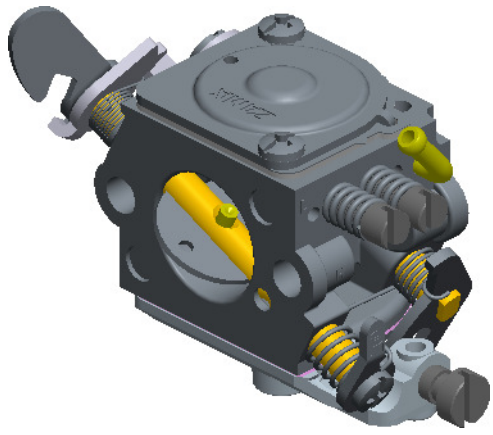

C1Q-DM15A

ITEM	ZAMA PART NR.	DESCRIPTION
	C1Q-DM15A	CARBURETOR ASSEMBLY
	RB-72	REBUILD KIT (2,3,4,5,6,8,11,12,38,39)
	GND-35	GASKET & DIAPHRAGM KIT (8,11,12,38)
	K017024	COVER KIT, PUMP (13,14,15)
1	A007158	NOZZLE ASS'Y, CHECK VALVE
2	0004011	STRAINER
3	0018004	VALVE, INLET NEEDLE
4	0019002	SPRING, METERING LEVER
5	0021001	PIN
6	0020012	LEVER, METERING
7	14803006	SCREW (METERING LEVER PIN)
8	0016019	GASKET, METERING CHAMBER
9	0028022	COVER, METERING
10	17203006	SCREW (WITH SERRATION)
11	0015050	DIAPHRAGM, PUMP
12	0016033	GASKET, PUMP
13	0017025	COVER, PUMP
14	0036001	PIECE, FRICTION
15	0035011	SCREW, THROTTLE ADJUST
16	17004010	SCREW (PUMP COVER)
17	A011282	SHAFT ASS'Y, THROTTLE
18	0014004	VALVE, THROTTLE
19	15603004	SCREW
20	A041702	SHAFT ASS'Y, CHOKE
21	0026037	WASHER
22	0043027	VALVE, CHOKE
23	156030045	SCREW
24	0042137	LEVER, CHOKE
25	0031167	SCREW, IDLE MIXTURE
26	0030144	SCREW, MAIN MIXTURE
27	0029005	SPRING, ADJUST SCREW
28	0012171	LEVER, THROTTLE
29	17103004	SCREW
30	0013707	SPRING, CHOKE RETURN
31	0013016	SPRING, THROTTLE RETURN
32	0052013	COLLAR
33	19510040	E-RING
34	0042200	LEVER, CHOKE
35	0013090	SPRING, CHOKE RETURN
36	0038001	SPRING, FRICTION
37	19290030	BALL, STEEL
38	A015010	DIAPHRAGM ASS'Y METERING
39	0005004	PLUG, WELCH