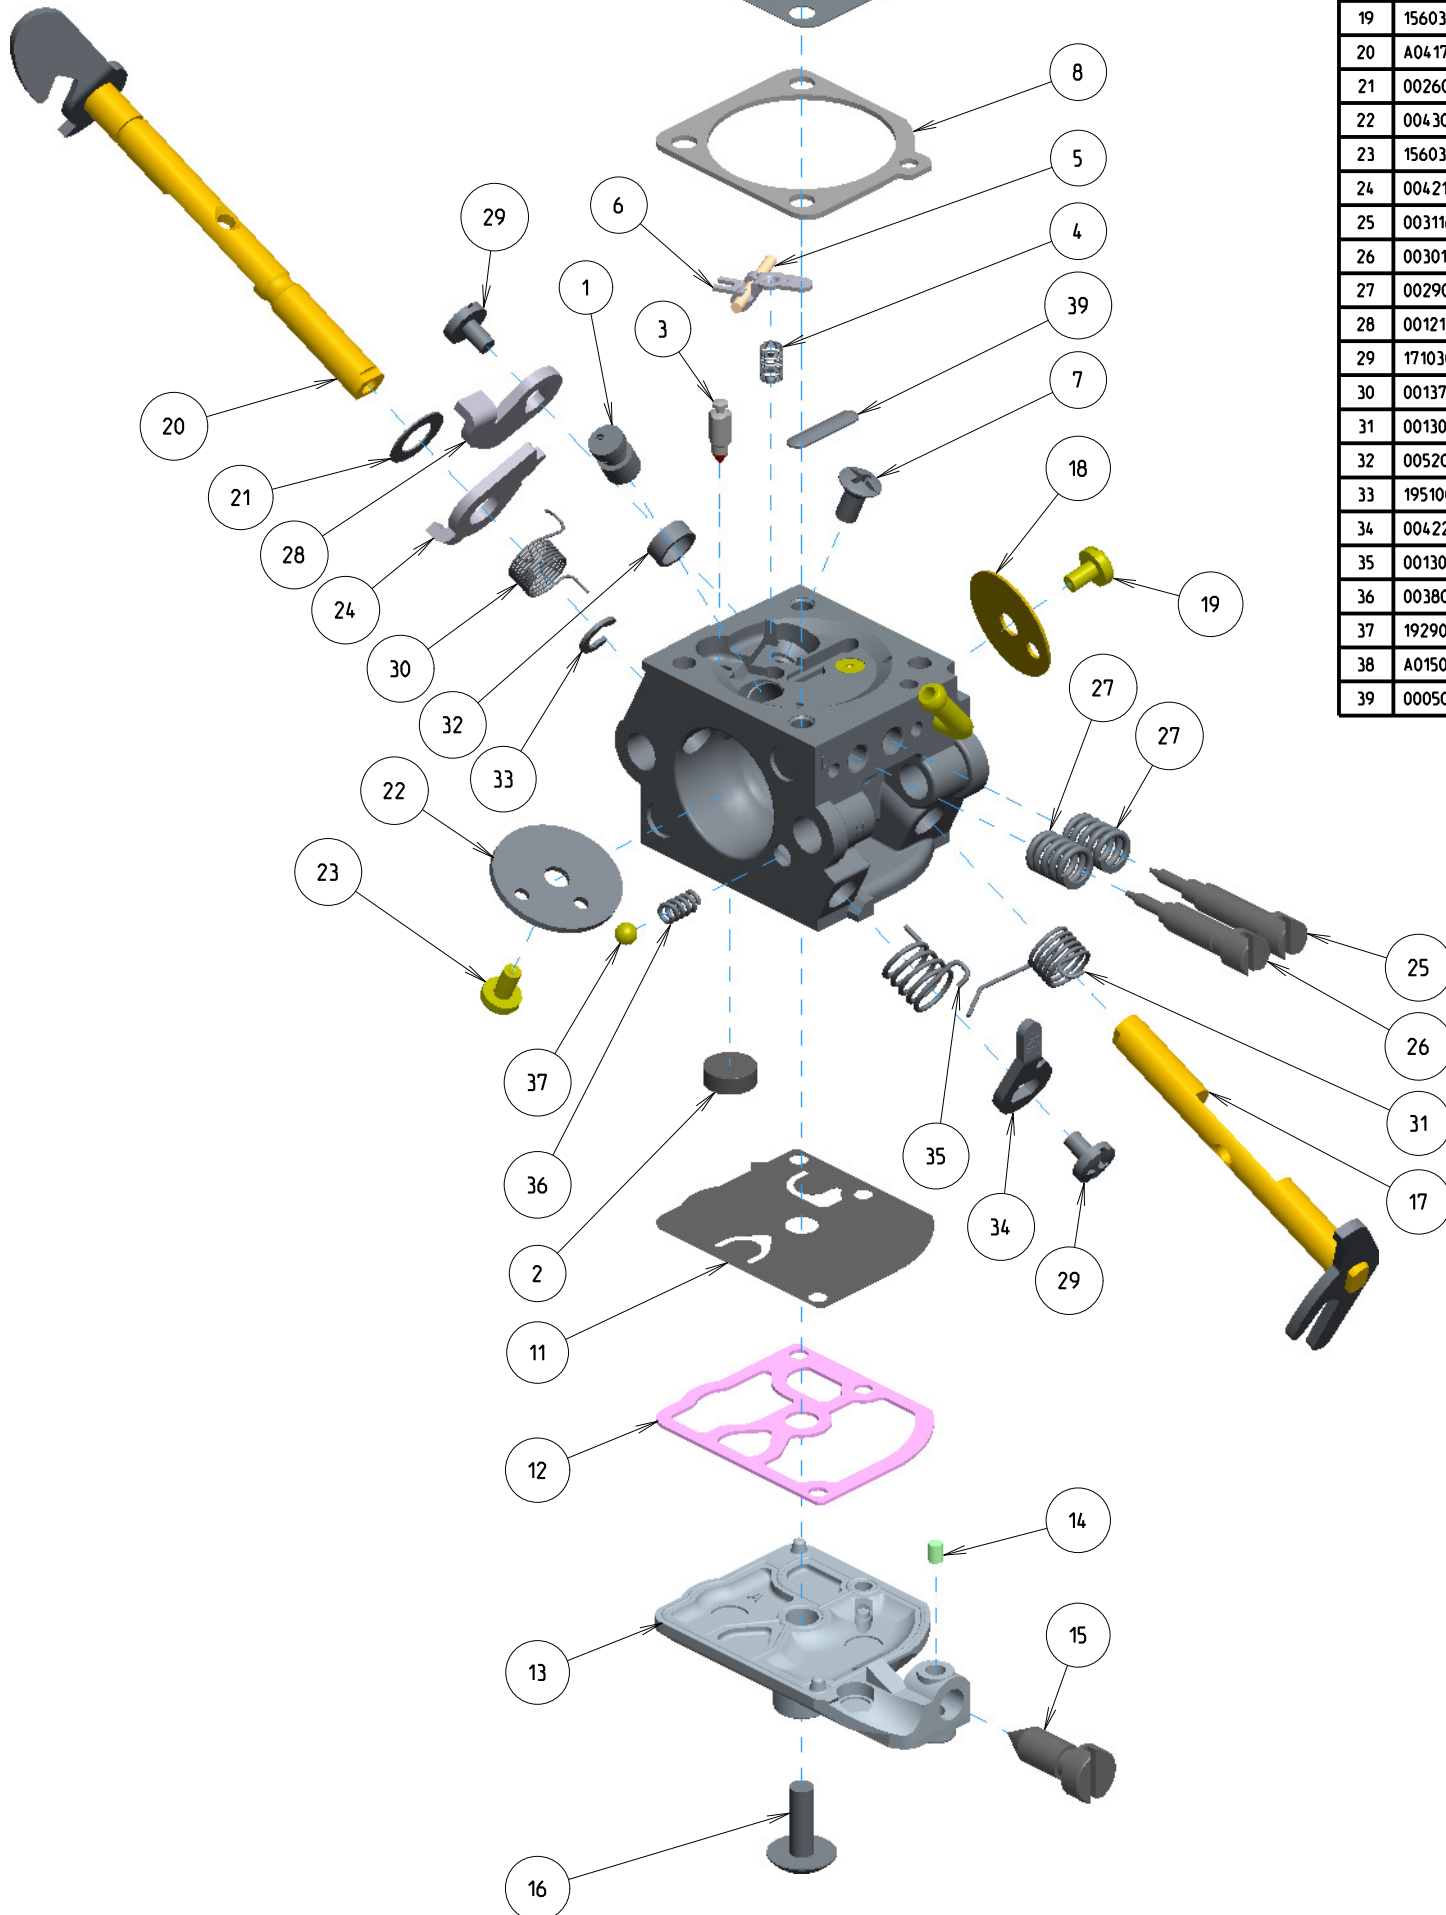

C1Q-DM15A

ITEM	ZAMA PART NR.	DESCRIPTION
	C1Q-DM15A	CARBURETOR ASSEMBLY
	RB-72	REBUILD KIT (2,3,4,5,6,8,11,12,38,39)
	GND-35	GASKET & DIAPHRAGM KIT (8,11,12,38)
	K017024	COVER KIT, PUMP (13,14,15)
1	A007158	NOZZLE ASS'Y, CHECK VALVE
2	0004011	STRAINER
3	0018004	VALVE, INLET NEEDLE
4	0019002	SPRING, METERING LEVER
5	0021001	PIN
6	0020012	LEVER, METERING
7	14803006	SCREW (METERING LEVER PIN)
8	0016019	GASKET, METERING CHAMBER
9	0028022	COVER, METERING
10	17203006	SCREW (WITH SERRATION)
11	0015050	DIAPHRAGM, PUMP
12	0016033	GASKET, PUMP
13	0017025	COVER, PUMP
14	0036001	PIECE, FRICTION
15	0035011	SCREW, THROTTLE ADJUST
16	17004010	SCREW (PUMP COVER)
17	A011282	SHAFT ASS'Y, THROTTLE
18	0014004	VALVE, THROTTLE
19	15603004	SCREW
20	A041702	SHAFT ASS'Y, CHOKE
21	0026037	WASHER
22	0043027	VALVE, CHOKE
23	156030045	SCREW
24	0042137	LEVER, CHOKE
25	0031167	SCREW, IDLE MIXTURE
26	0030144	SCREW, MAIN MIXTURE
27	0029005	SPRING, ADJUST SCREW
28	0012171	LEVER, THROTTLE
29	17103004	SCREW
30	0013707	SPRING, CHOKE RETURN
31	0013016	SPRING, THROTTLE RETURN
32	0052013	COLLAR
33	19510040	E-RING
34	0042200	LEVER, CHOKE
35	0013090	SPRING, CHOKE RETURN
36	0038001	SPRING, FRICTION
37	19290030	BALL, STEEL
38	A015010	DIAPHRAGM ASS'Y METERING
39	0005004	PLUG, WELCH