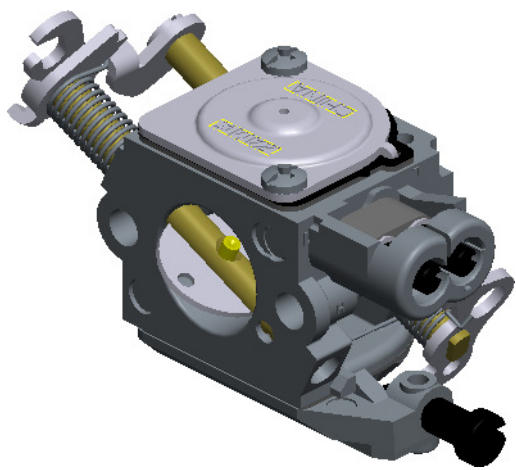

C1Q-DM14A

ITEM	ZAMA PART NR.	DESCRIPTION
	C1Q-DM14A	CARBURETOR ASSEMBLY
	RB-119	REBUILD KIT (2,3,4,5,6,7,9,12,13,37)
	GND-27	GASKET & DIAPHRAGM KIT (9,12,13,37)
	K017081	COVER KIT, PUMP (14,15,16)
1	A007222	NOZZLE ASS'Y, CHECK VALVE
2	0005005	PLUG, WELCH
3	0004011	STRAINER
4	0021001	PIN
5	0019002	SPRING, METERING LEVER
6	0020012	LEVER, METERING
7	0018004	VALVE, INLET NEEDLE
8	14803006	SCREW
9	0016019	GASKET, METERING CHAMBER
10	0028045	COVER, METERING
11	17203006	SCREW (WITH SERRATION)
12	0015038	DIAPHRAGM, PUMP
13	0016033	GASKET, PUMP
14	0017089	COVER, PUMP
15	0036001	PIECE, FRICTION
16	0035020	SCREW, THROTTLE ADJUST
17	17004010	SCREW (PUMP COVER)
18	0038001	SPRING, FRICTION
19	19290030	BALL, STEEL
20	0030158	SCREW, MAIN MIXTURE
21	0031156	SCREW, IDLE MIXTURE
22	0009031	RETAINER, LIMIT CAP
23	0051027	BOOT
24	0026014	WASHER
25	A011224	SHAFT ASS'Y, THROTTLE
26	0013101	SPRING, THROTTLE RETURN
27	0012210	LEVER, THROTTLE
28	17103004	SCREW
29	0014147	VALVE, THROTTLE
30	15603004	SCREW
31	19500040	E-RING
32	A041111	SHAFT ASS'Y, CHOKE
33	0042137	LEVER, CHOKE
34	0013102	SPRING, CHOKE RETURN
35	0043018	VALVE, CHOKE
36	156030045	SCREW
37	A015010	DIAPHRAGM ASS'Y, METERING