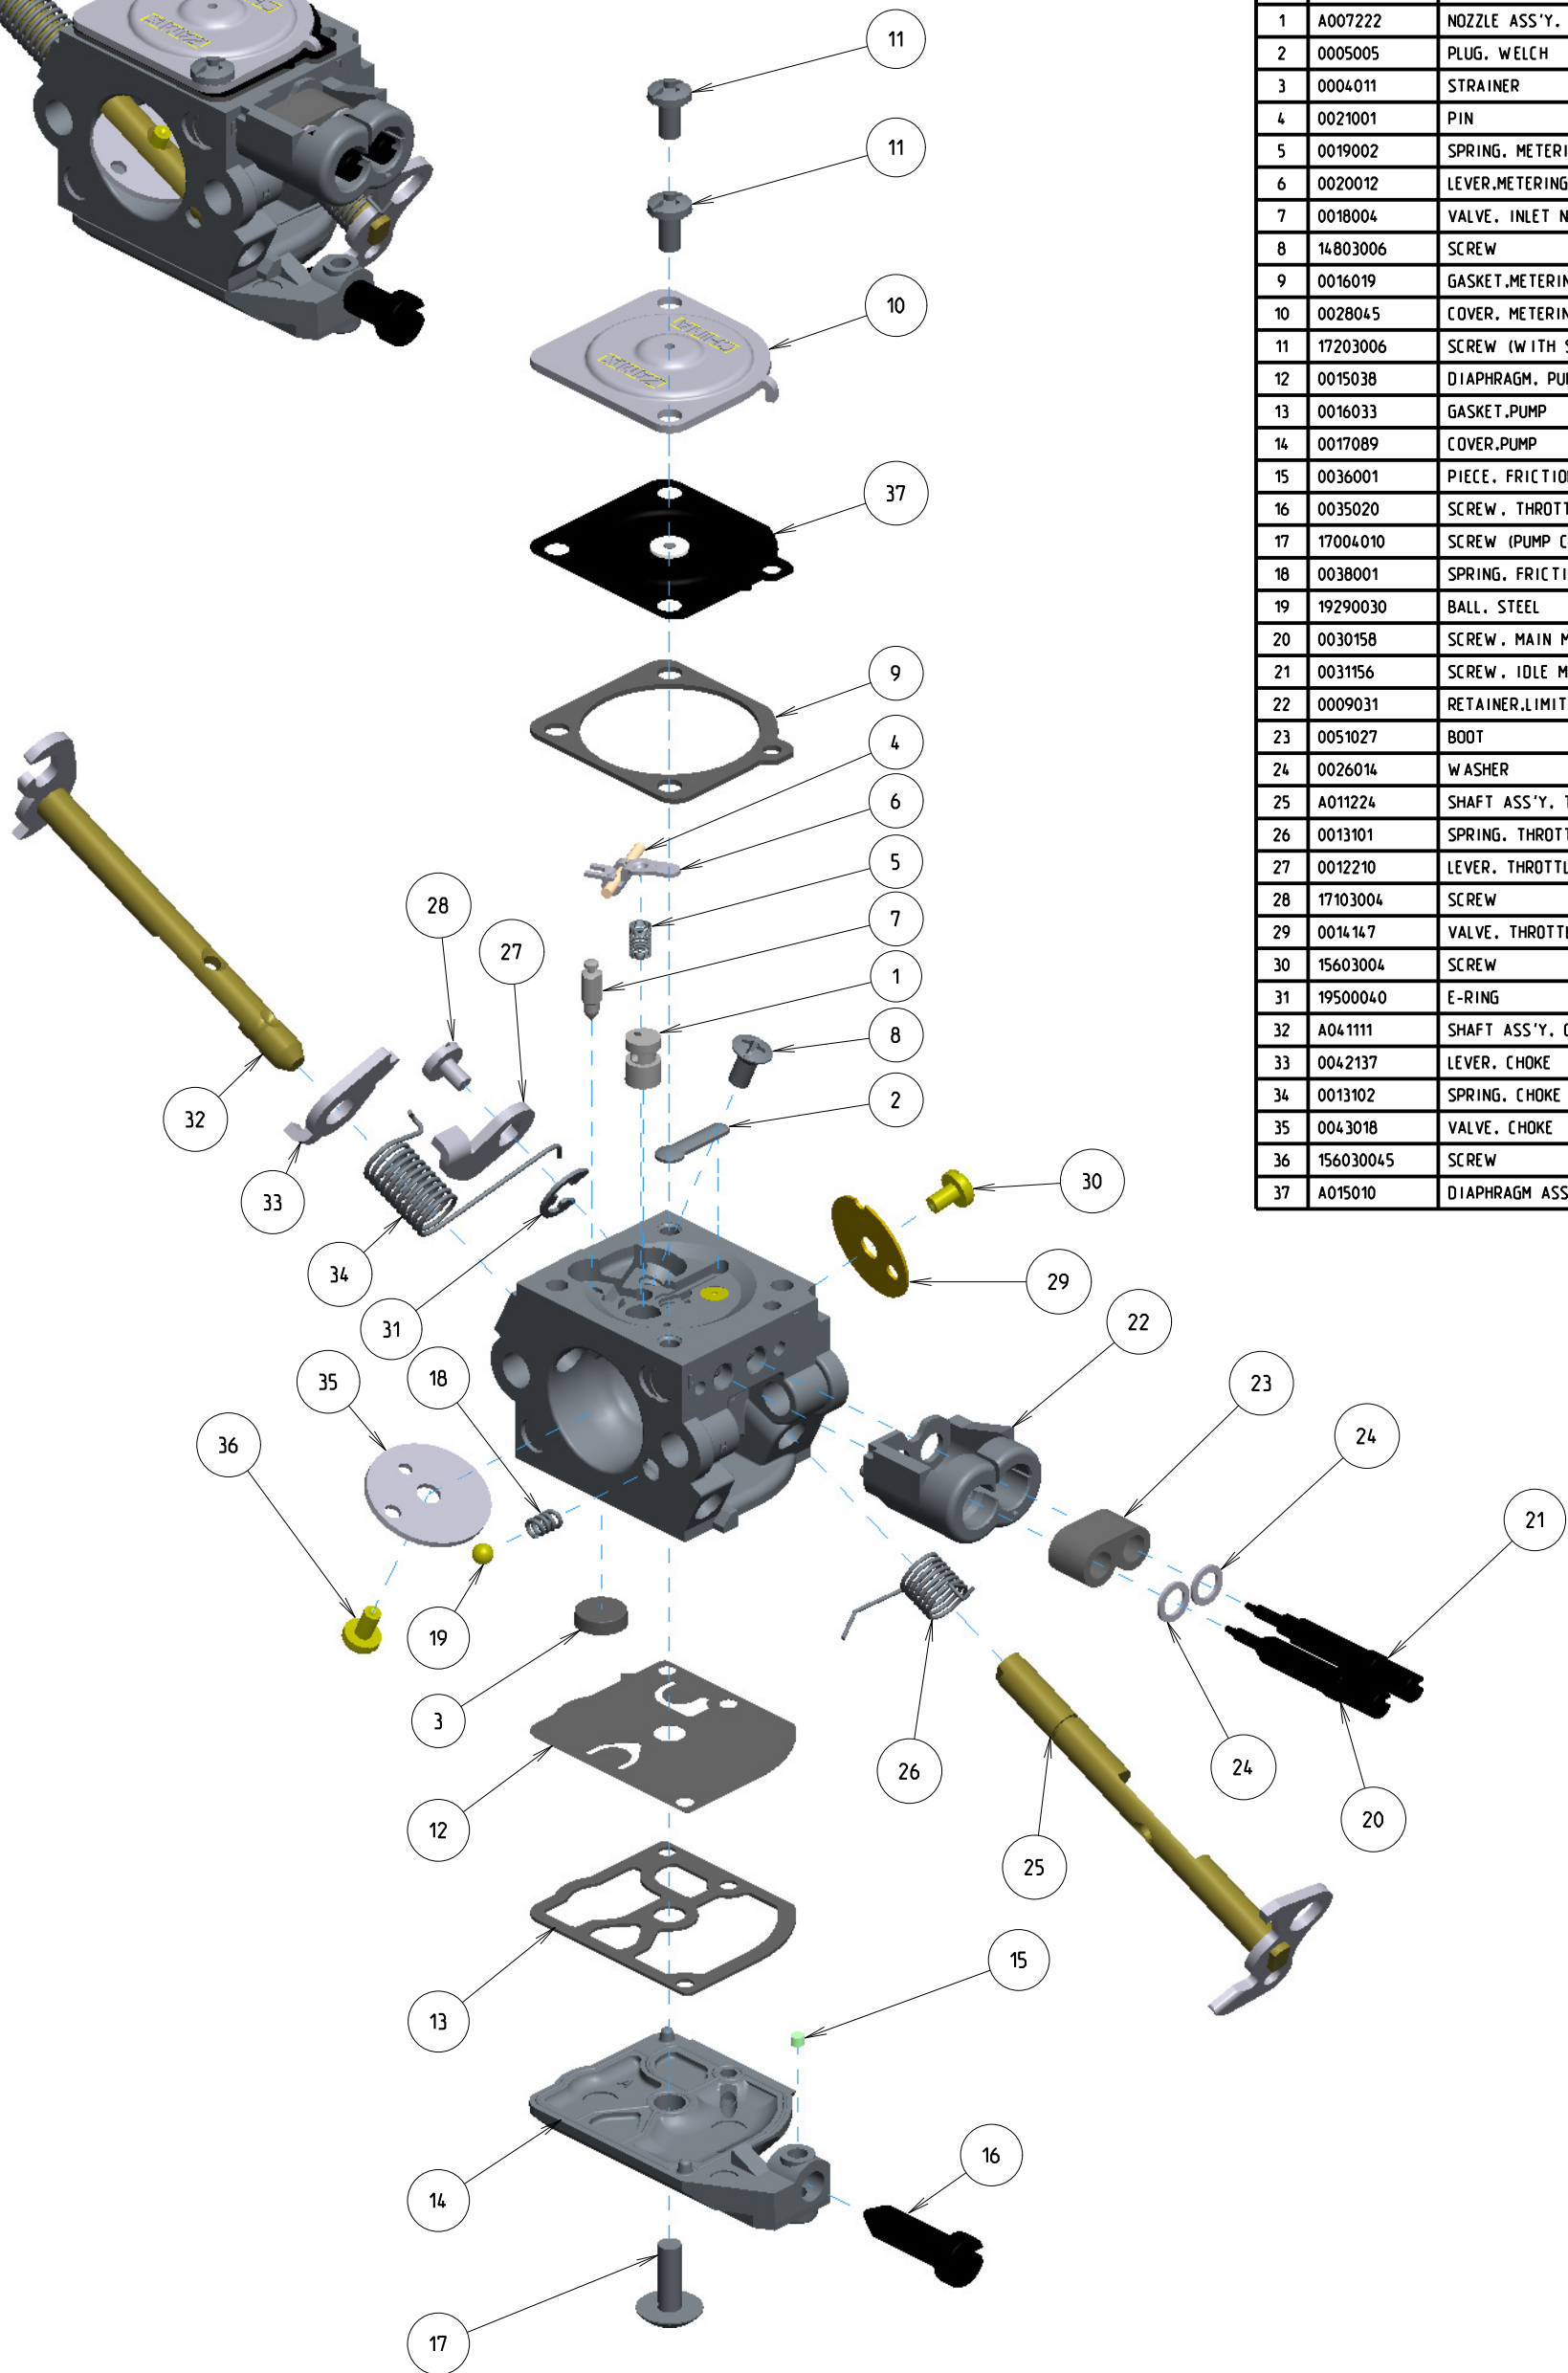

C1Q-DM14A

ITEM	ZAMA PART NR.	DESCRIPTION
	C1Q-DM14A	CARBURETOR ASSEMBLY
	RB-119	REBUILD KIT (2,3,4,5,6,7,9,12,13,37)
	GND-27	GASKET & DIAPHRAGM KIT (9,12,13,37)
	K017081	COVER KIT, PUMP (14,15,16)
1	A007222	NOZZLE ASS'Y, CHECK VALVE
2	0005005	PLUG, WELCH
3	0004011	STRAINER
4	0021001	PIN
5	0019002	SPRING, METERING LEVER
6	0020012	LEVER, METERING
7	0018004	VALVE, INLET NEEDLE
8	14803006	SCREW
9	0016019	GASKET, METERING CHAMBER
10	0028045	COVER, METERING
11	17203006	SCREW (WITH SERRATION)
12	0015038	DIAPHRAGM, PUMP
13	0016033	GASKET, PUMP
14	0017089	COVER, PUMP
15	0036001	PIECE, FRICTION
16	0035020	SCREW, THROTTLE ADJUST
17	17004010	SCREW (PUMP COVER)
18	0038001	SPRING, FRICTION
19	19290030	BALL, STEEL
20	0030158	SCREW, MAIN MIXTURE
21	0031156	SCREW, IDLE MIXTURE
22	0009031	RETAINER, LIMIT CAP
23	0051027	BOOT
24	0026014	WASHER
25	A011224	SHAFT ASS'Y, THROTTLE
26	0013101	SPRING, THROTTLE RETURN
27	0012210	LEVER, THROTTLE
28	17103004	SCREW
29	0014147	VALVE, THROTTLE
30	15603004	SCREW
31	19500040	E-RING
32	A041111	SHAFT ASS'Y, CHOKE
33	0042137	LEVER, CHOKE
34	0013102	SPRING, CHOKE RETURN
35	0043018	VALVE, CHOKE
36	156030045	SCREW
37	A015010	DIAPHRAGM ASS'Y, METERING