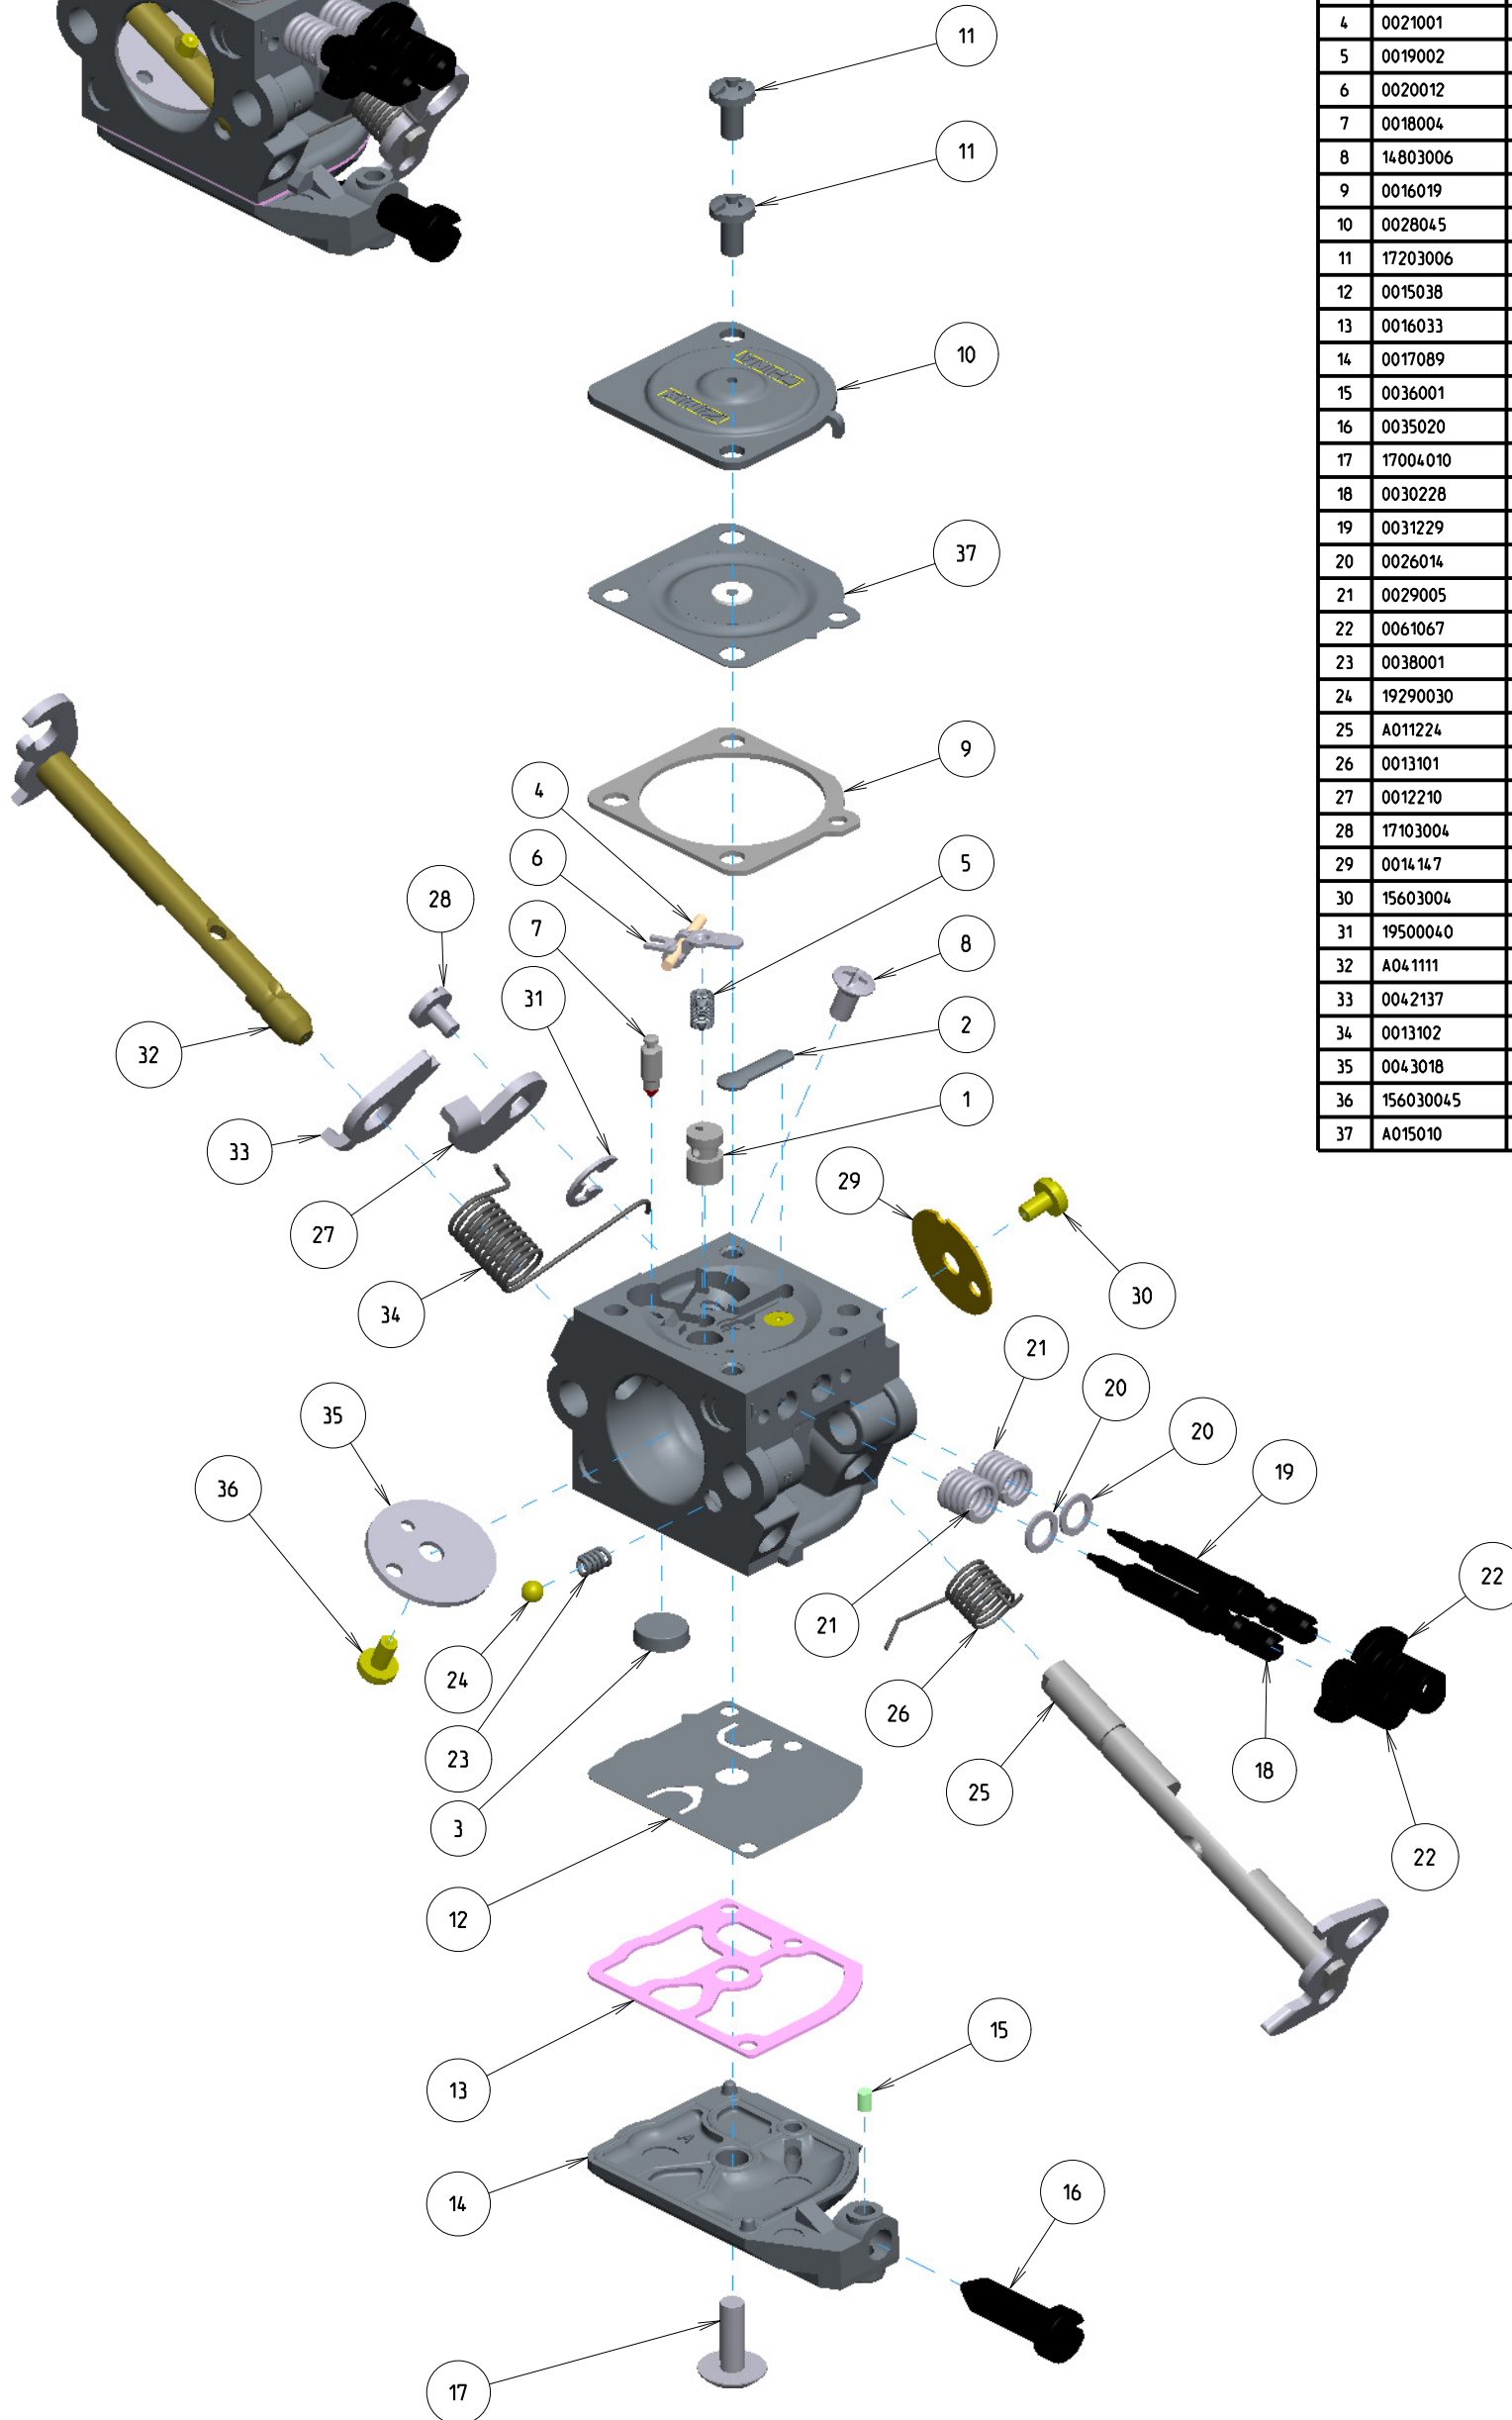

C1Q-DM13B

ITEM	ZAMA PART NR.	DESCRIPTION
	C1Q-DM13B	CARBURETOR ASSEMBLY
	RB-119	REBUILD KIT (2,3,4,5,6,7,9,12,13,37)
	GND-27	GASKET & DIAPHRAGM KIT (9,12,13,37)
	K017081	COVER KIT, PUMP (14,15,16)
1	A007222	NOZZLE ASS'Y, CHECK VALVE
2	0005005	PLUG, WELCH
3	0004011	STRAINER
4	0021001	PIN
5	0019002	SPRING, METERING LEVER
6	0020012	LEVER, METERING
7	0018004	VALVE, INLET NEEDLE
8	14803006	SCREW (METERING LEVER PIN)
9	0016019	GASKET, METERING CHAMBER
10	0028045	COVER, METERING
11	17203006	SCREW (WITH SERRATION)
12	0015038	DIAPHRAGM, PUMP
13	0016033	GASKET, PUMP
14	0017089	COVER, PUMP
15	0036001	PIECE, FRICTION
16	0035020	SCREW, THROTTLE ADJUST
17	17004010	SCREW (PUMP COVER)
18	0030228	SCREW, MAIN MIXTURE
19	0031229	SCREW, IDLE MIXTURE
20	0026014	WASHER
21	0029005	SPRING, ADJUST SCREW
22	0061067	LIMITER, TAMPER RESIST
23	0038001	SPRING, FRICTION
24	19290030	BALL, STEEL
25	A011224	SHAFT ASS'Y, THROTTLE
26	0013101	SPRING, THROTTLE RETURN
27	0012210	LEVER, THROTTLE
28	17103004	SCREW
29	0014147	VALVE, THROTTLE
30	15603004	SCREW
31	19500040	E-RING
32	A041111	SHAFT ASS'Y, CHOKE
33	0042137	LEVER, CHOKE
34	0013102	SPRING, CHOKE RETURN
35	0043018	VALVE, CHOKE
36	156030045	SCREW
37	A015010	DIAPHRAGM ASS'Y METERING