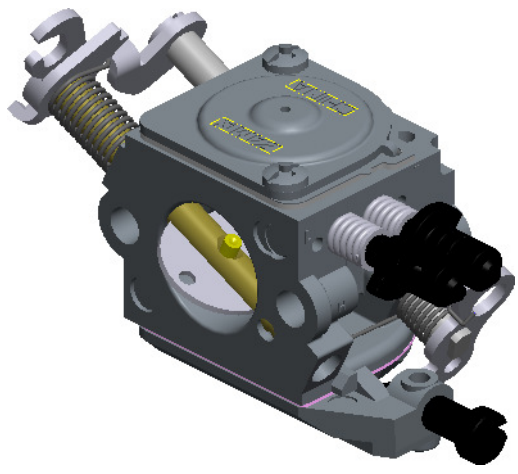

C1Q-DM13B

ITEM	ZAMA PART NR.	DESCRIPTION
	C1Q-DM13B	CARBURETOR ASSEMBLY
	RB-119	REBUILD KIT (2,3,4,5,6,7,9,12,13,37)
	GND-27	GASKET & DIAPHRAGM KIT (9,12,13,37)
	K017081	COVER KIT, PUMP (14,15,16)
1	A007222	NOZZLE ASS'Y, CHECK VALVE
2	0005005	PLUG, WELCH
3	0004011	STRAINER
4	0021001	PIN
5	0019002	SPRING, METERING LEVER
6	0020012	LEVER, METERING
7	0018004	VALVE, INLET NEEDLE
8	14803006	SCREW (METERING LEVER PIN)
9	0016019	GASKET, METERING CHAMBER
10	0028045	COVER, METERING
11	17203006	SCREW (WITH SERRATION)
12	0015038	DIAPHRAGM, PUMP
13	0016033	GASKET, PUMP
14	0017089	COVER, PUMP
15	0036001	PIECE, FRICTION
16	0035020	SCREW, THROTTLE ADJUST
17	17004010	SCREW (PUMP COVER)
18	0030228	SCREW, MAIN MIXTURE
19	0031229	SCREW, IDLE MIXTURE
20	0026014	WASHER
21	0029005	SPRING, ADJUST SCREW
22	0061067	LIMITER, TAMPER RESIST
23	0038001	SPRING, FRICTION
24	19290030	BALL, STEEL
25	A011224	SHAFT ASS'Y, THROTTLE
26	0013101	SPRING, THROTTLE RETURN
27	0012210	LEVER, THROTTLE
28	17103004	SCREW
29	0014147	VALVE, THROTTLE
30	15603004	SCREW
31	19500040	E-RING
32	A041111	SHAFT ASS'Y, CHOKE
33	0042137	LEVER, CHOKE
34	0013102	SPRING, CHOKE RETURN
35	0043018	VALVE, CHOKE
36	156030045	SCREW
37	A015010	DIAPHRAGM ASS'Y METERING