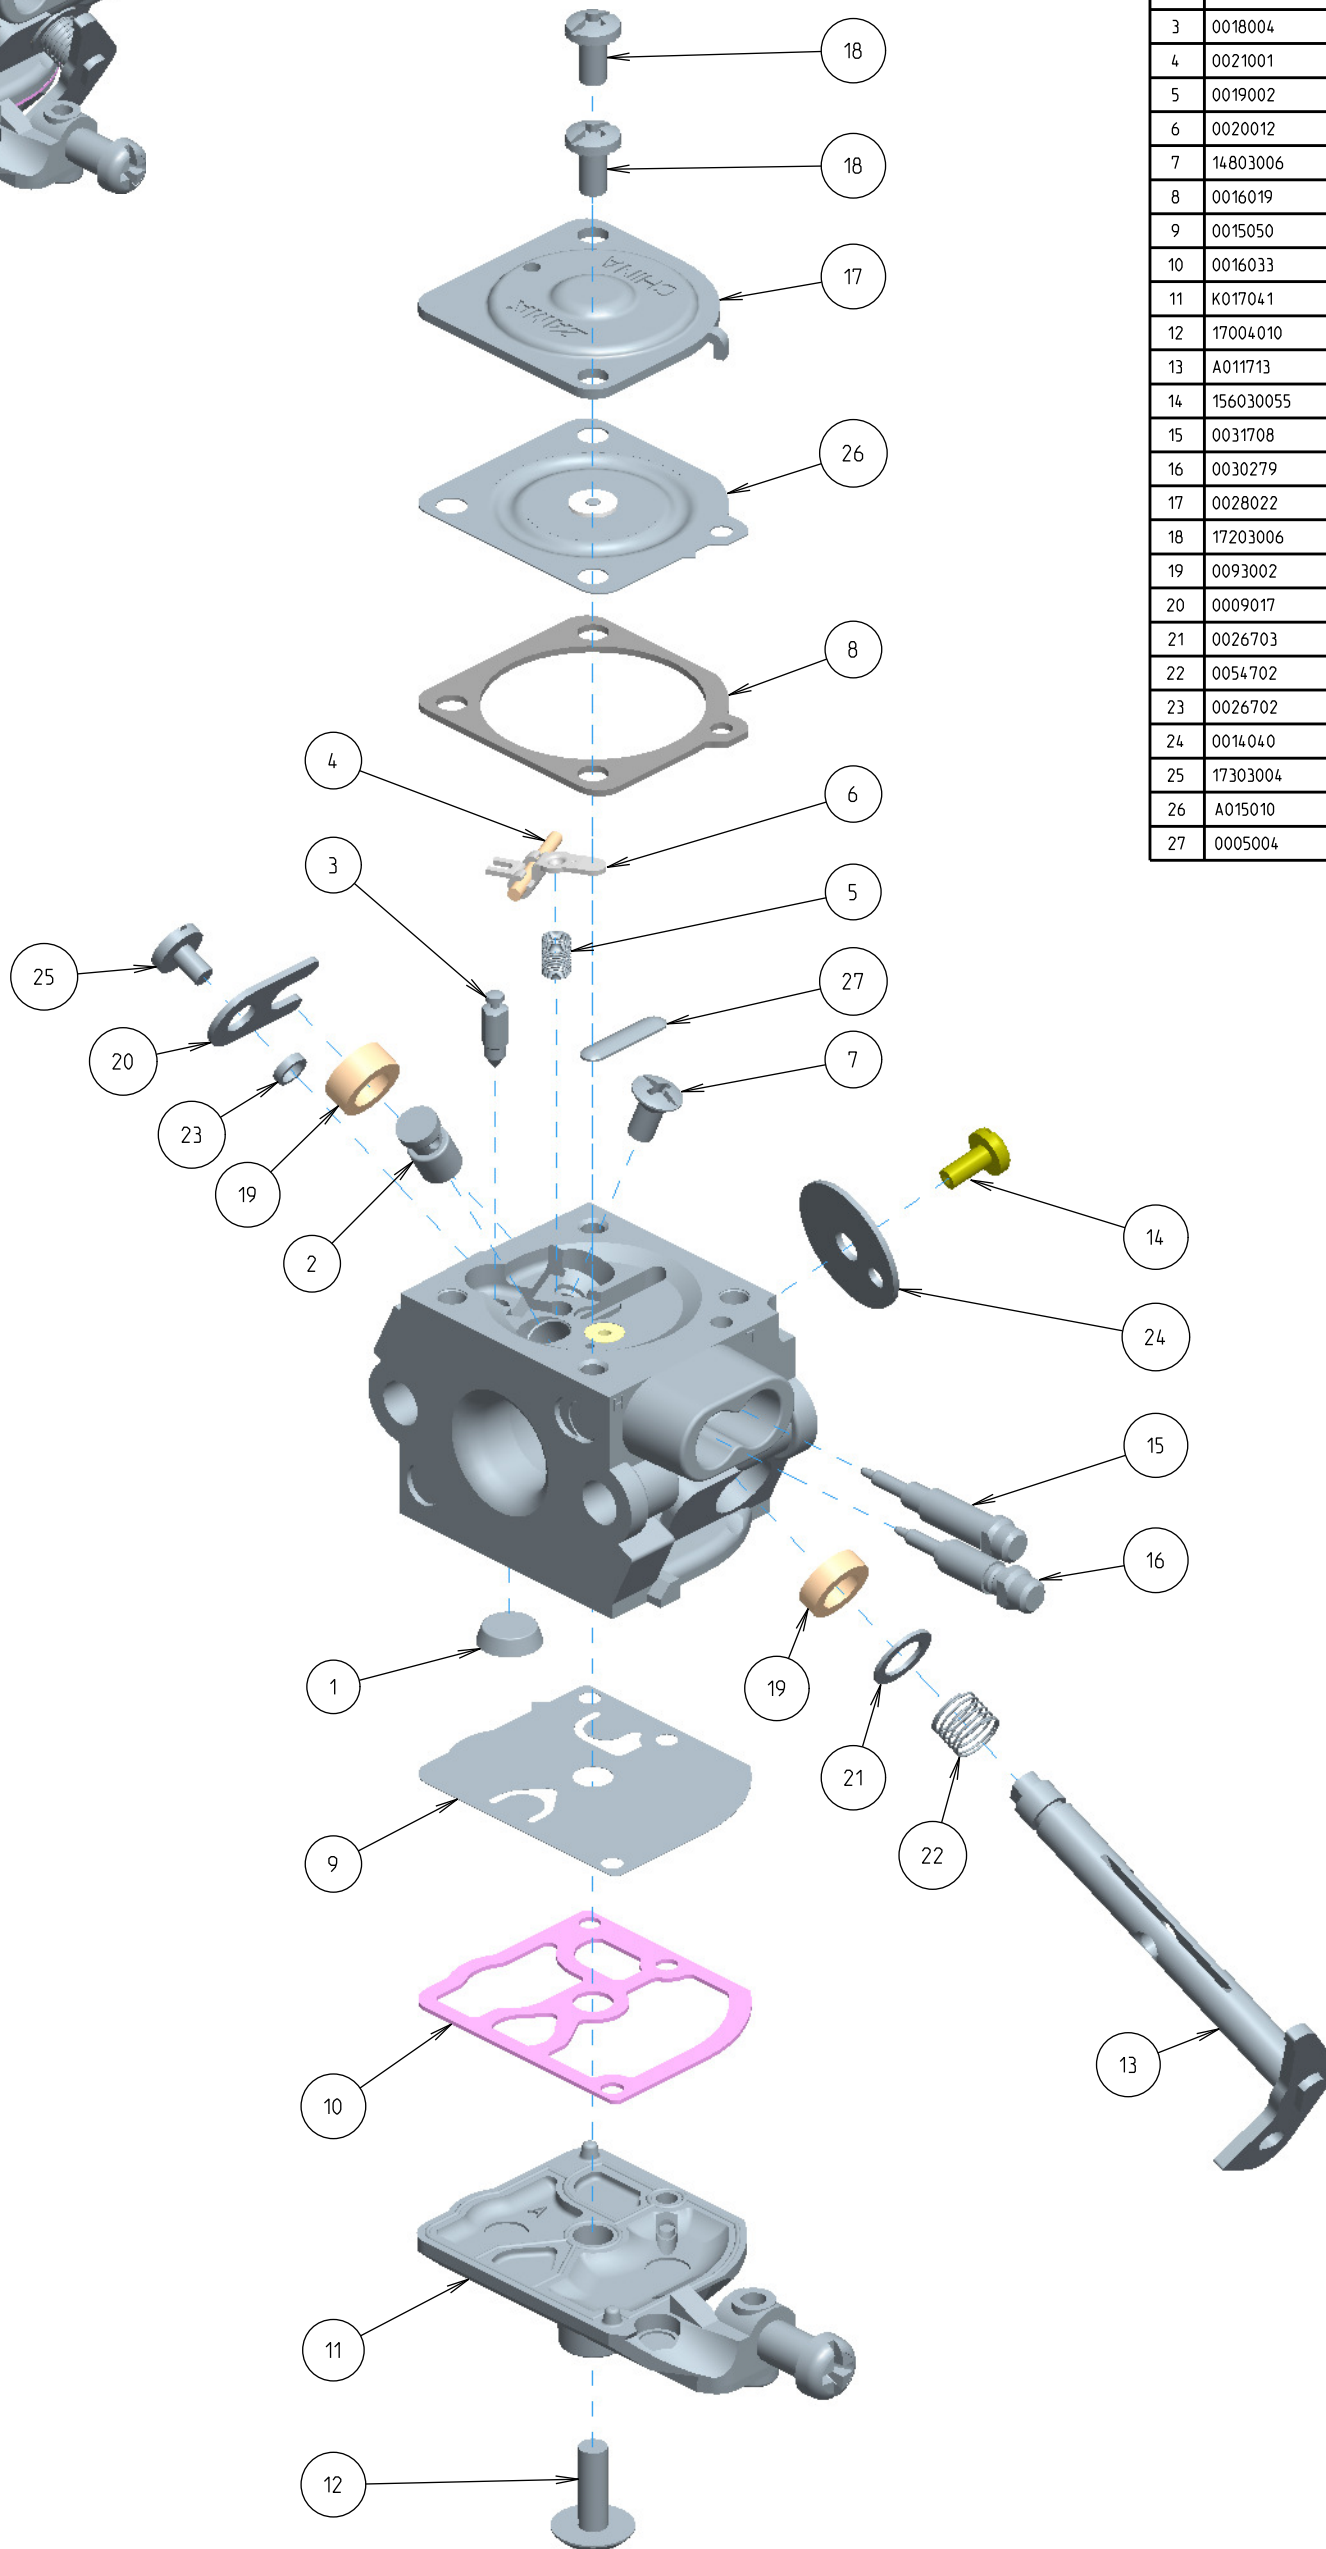

C1Q-CP1

ITEM	ZAMA PART NR.	DESCRIPTION
	C1Q-CP1	CARBURETOR ASSEMBLY
	RB-191	REBUILD KIT (1.3.4.5.6.8.9.10.26.27)
	GND-27	GASKET & DIAPHRAGM KIT (8.9.10.26)
1	0004009	STRAINER
2	A007169	NOZZLE ASS'Y, CHECK VALVE
3	0018004	VALVE, INLET NEEDLE
4	0021001	PIN
5	0019002	SPRING, METERING LEVER
6	0020012	LEVER, METERING
7	14803006	SCREW
8	0016019	GASKET, METERING CHAMBER
9	0015050	DIAPHRAGM, PUMP
10	0016033	GASKET, PUMP
11	K017041	COVER KIT, PUMP
12	17004010	SCREW (PUMP COVER)
13	A011713	SHAFT ASS'Y, THROTTLE
14	156030055	SCREW
15	0031708	SCREW, IDLE MIXTURE
16	0030279	SCREW, MAIN MIXTURE
17	0028022	COVER, METERING
18	17203006	SCREW (WITH SERRATION)
19	0093002	FELT
20	0009017	RETAINER, SHAFT
21	0026703	WASHER
22	0054702	SPRING
23	0026702	WASHER
24	0014040	VALVE, THROTTLE
25	17303004	SCREW
26	A015010	DIAPHRAGM ASS'Y, METERING
27	0005004	PLUG, WELCH