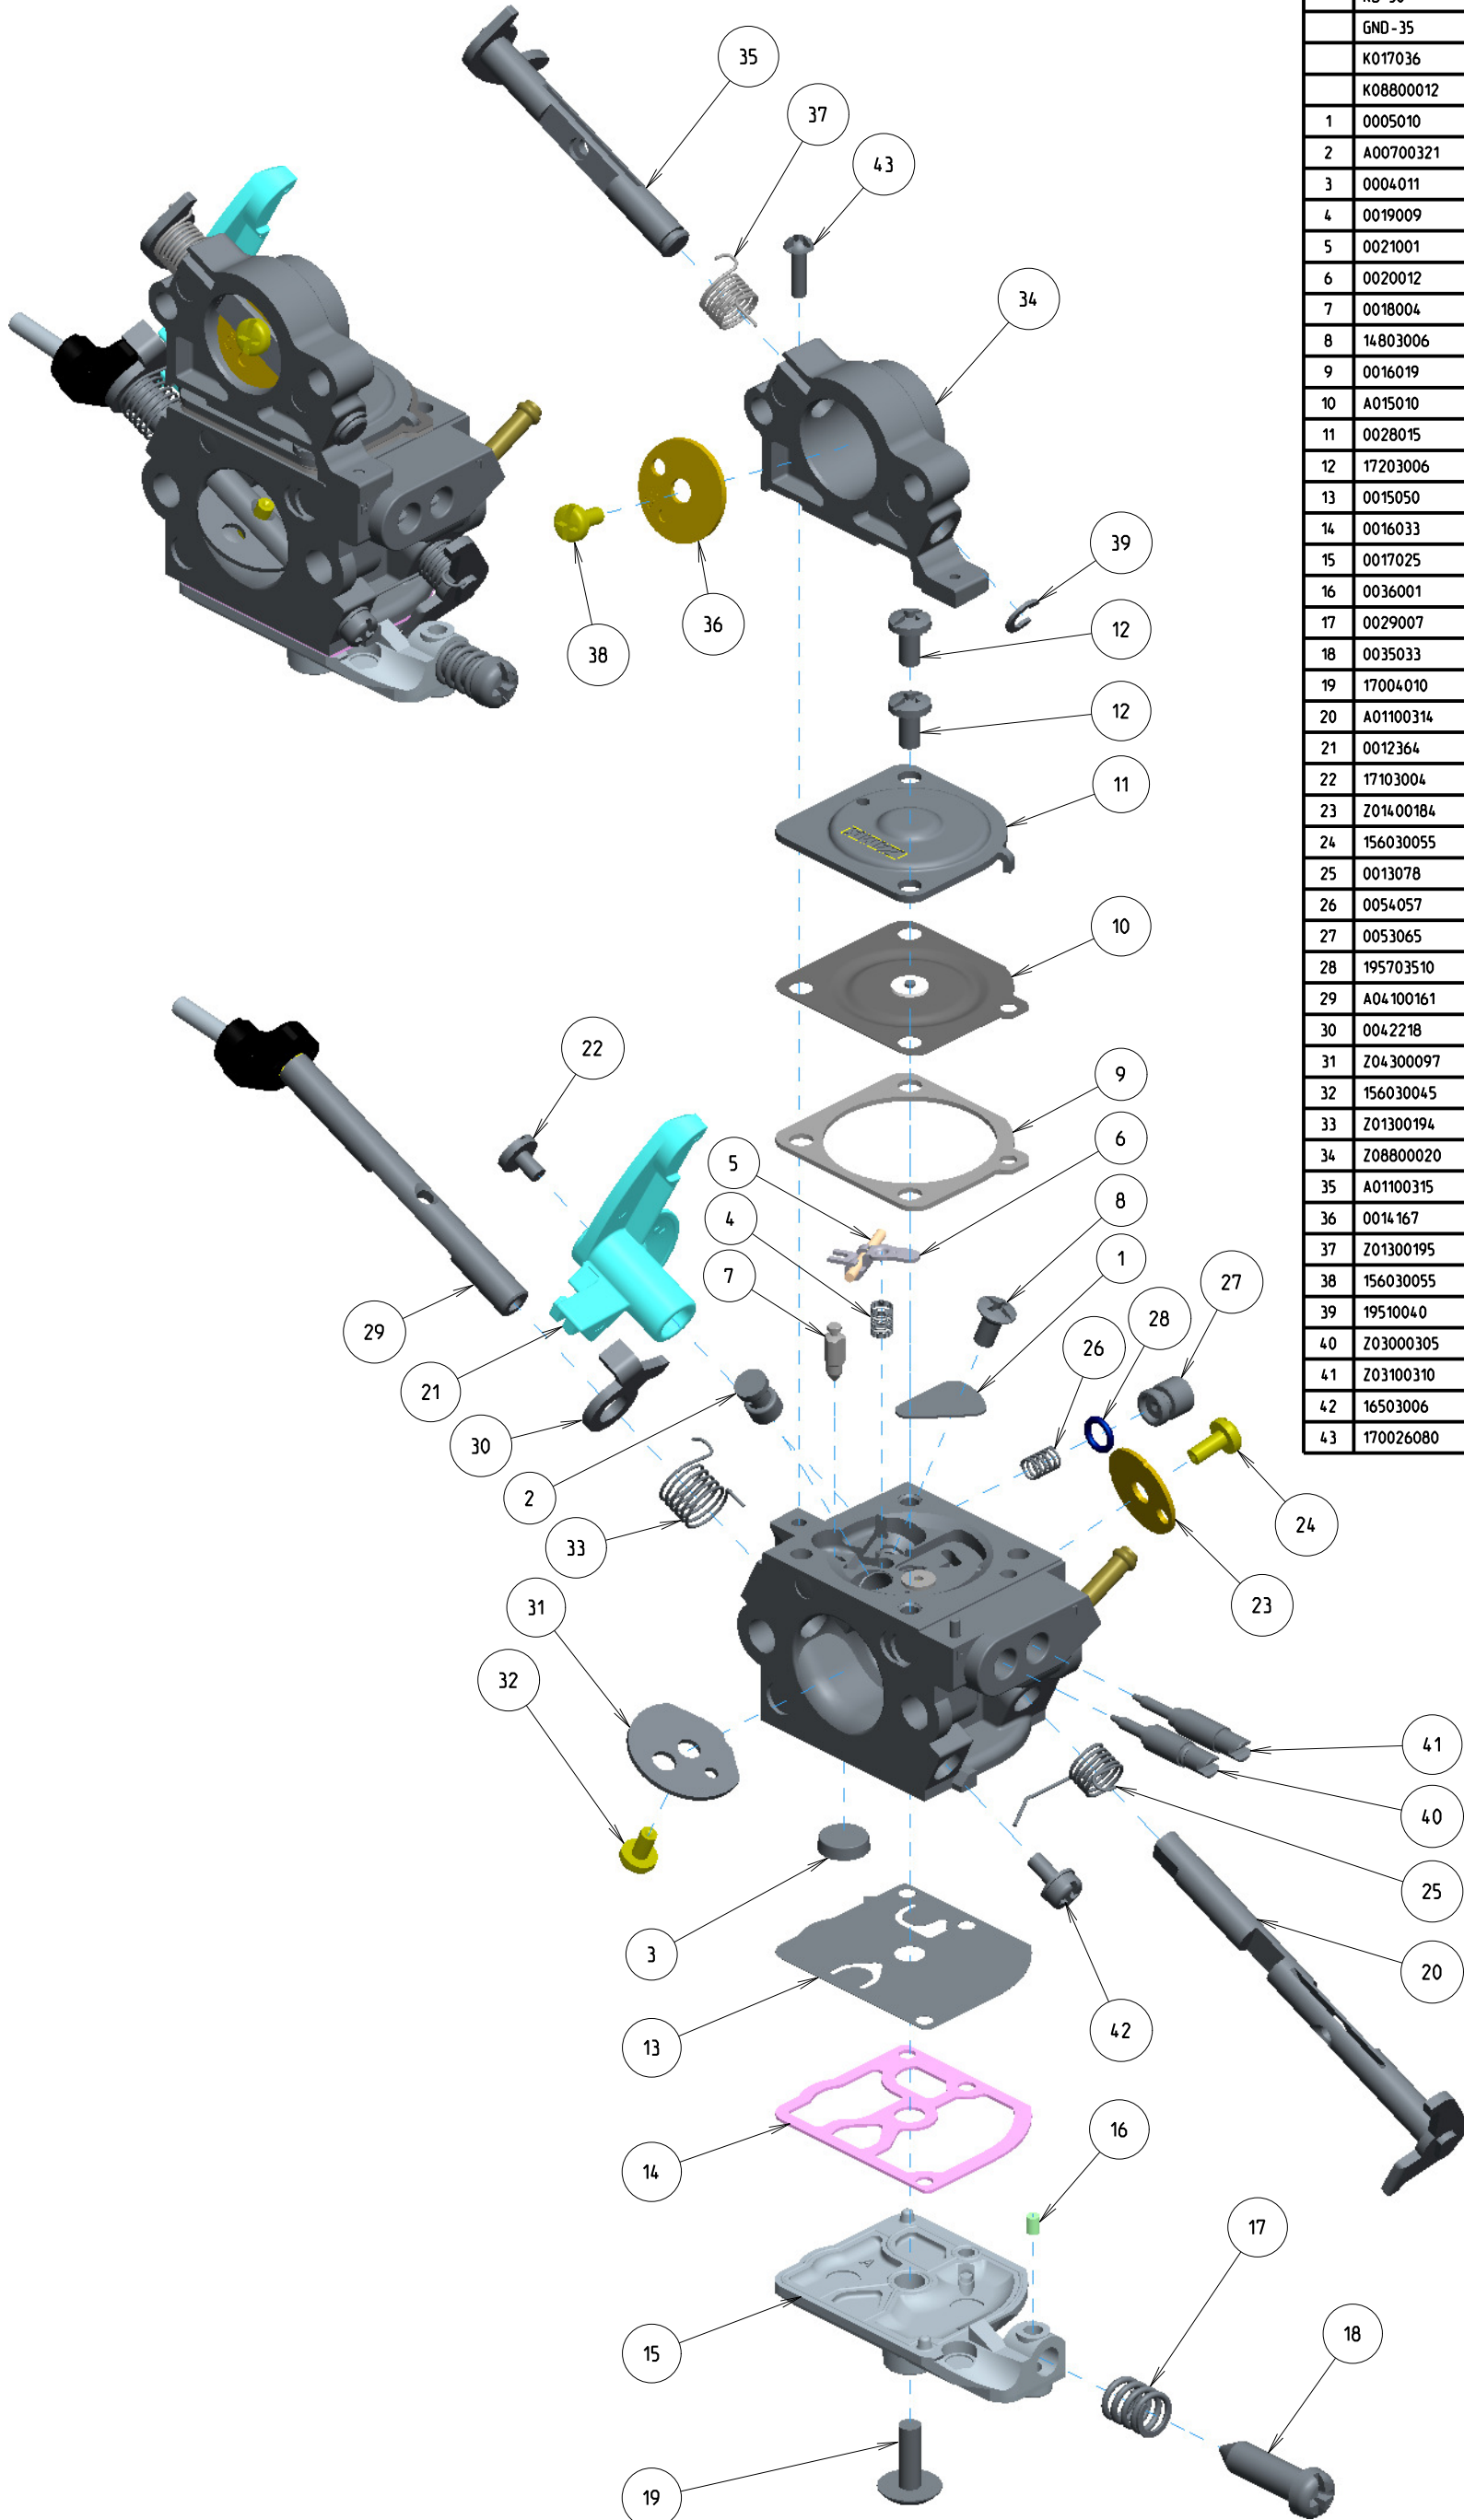

# C1Q-120005A

ITEM	ZAMA PART NR.	DESCRIPTION
	C1Q-120005A	CARBURETOR ASSEMBLY
	RB-50	REBUILD KIT (1.3.4.5.6.7.9.10.13.14)
	GND-35	GASKET & DIAPHRAGM KIT (9.10.13.14)
	K017036	COVER KIT, PUMP (15.16.17.18)
	K08800012	BODY KIT, AIR HEAD (34.35.36.37.38.39)
1	0005010	PLUG, WELCH
2	A00700321	NOZZLE ASS'Y, CHECK VALVE
3	0004011	STRAINER
4	0019009	SPRING, METERING LEVER
5	0021001	PIN
6	0020012	LEVER, METERING
7	0018004	VALVE, INLET NEEDLE
8	14803006	SCREW (METERING LEVER PIN)
9	0016019	GASKET, METERING CHAMBER
10	A015010	DIAPHRAGM ASS'Y, METERING
11	0028015	COVER, METERING
12	17203006	SCREW (WITH SERRATION)
13	0015050	DIAPHRAGM, PUMP
14	0016033	GASKET, PUMP
15	0017025	COVER, PUMP
16	0036001	PIECE, FRICTION
17	0029007	SPRING, ADJUST SCREW
18	0035033	SCREW, THROTTLE ADJUST
19	17004010	SCREW (PUMP COVER)
20	A01100314	SHAFT, ASS'Y THROTTLE
21	0012364	LEVER, THROTTLE
22	17103004	SCREW
23	Z01400184	VALVE, THROTTLE
24	156030055	SCREW
25	0013078	SPRING, THROTTLE RETURN
26	0054057	SPRING
27	0053065	PLUNGER
28	195703510	O-RING
29	A04100161	SHAFT ASS'Y, CHOKE
30	0042218	LEVER, CHOKE
31	Z04300097	VALVE, CHOKE
32	156030045	SCREW
33	Z01300194	SPRING, CHOKE RETURN
34	Z08800020	BODY, AIR HEAD
35	A01100315	SHAFT ASS'Y, AIR HEAD
36	0014167	VALVE, THROTTLE
37	Z01300195	SPRING, AIR HEAD RETURN
38	156030055	SCREW
39	19510040	E-RING
40	Z03000305	SCREW, MAIN MIXTURE
41	Z03100310	SCREW, IDLE MIXTURE
42	16503006	SCREW (WITH PLAIN WASHER)
43	170026080	SCREW