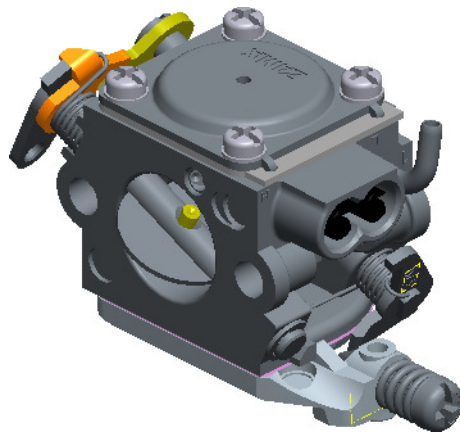

C1Q-110143A

ITEM	ZAMA PART NR.	DESCRIPTION
	C1Q-110143A	CARBURETOR ASSEMBLY
	RB-234	REBUILD KIT (2,3,4,5,6,7,9,10,13,14)
	GND-141	GASKET & DIAPHRAGM KIT (9,10,13,14)
	K017103	COVER KIT, PUMP (15,16,17,18)
1	A00700358	NOZZLE ASS'Y, CHECK VALVE
2	0004011	STRAINER
3	0005056	PLUG, WELCH
4	0018004	VALVE, INLET NEEDLE
5	0019002	SPRING, METERING LEVER
6	0021001	PIN
7	0020012	LEVER, METERING
8	14803006	SCREW (METERING LEVER PIN)
9	0016119	GASKET, METERING CHAMBER
10	A015089	DIAPHRAGM ASS'Y, METERING
11	0028069	COVER, METERING
12	165030080	SCREW (WITH PLAIN WASHER)
13	0015050	DIAPHRAGM, PUMP
14	0016033	GASKET, PUMP
15	0017124	COVER, PUMP
16	0036001	PIECE, FRICTION
17	0035033	SCREW, THROTTLE ADJUST
18	0029006	SPRING, ADJUST SCREW
19	17004010	SCREW (PUMP COVER)
20	A011309	SHAFT ASS'Y, THROTTLE
21	19500040	E-RING
22	0014177	VALVE, THROTTLE
23	156030055	SCREW
24	0013078	SPRING, THROTTLE RETURN
25	0012380	LEVER, THROTTLE
26	17103004	SCREW
27	A041146	SHAFT ASS'Y, CHOKE
28	0042236	LEVER, CHOKE
29	0013079	SPRING, CHOKE RETURN
30	0043093	VALVE, CHOKE
31	156030045	SCREW
32	19500030	E-RING
33	Z03000338	SCREW, MAIN MIXTURE
34	Z03100337	SCREW, IDLE MIXTURE