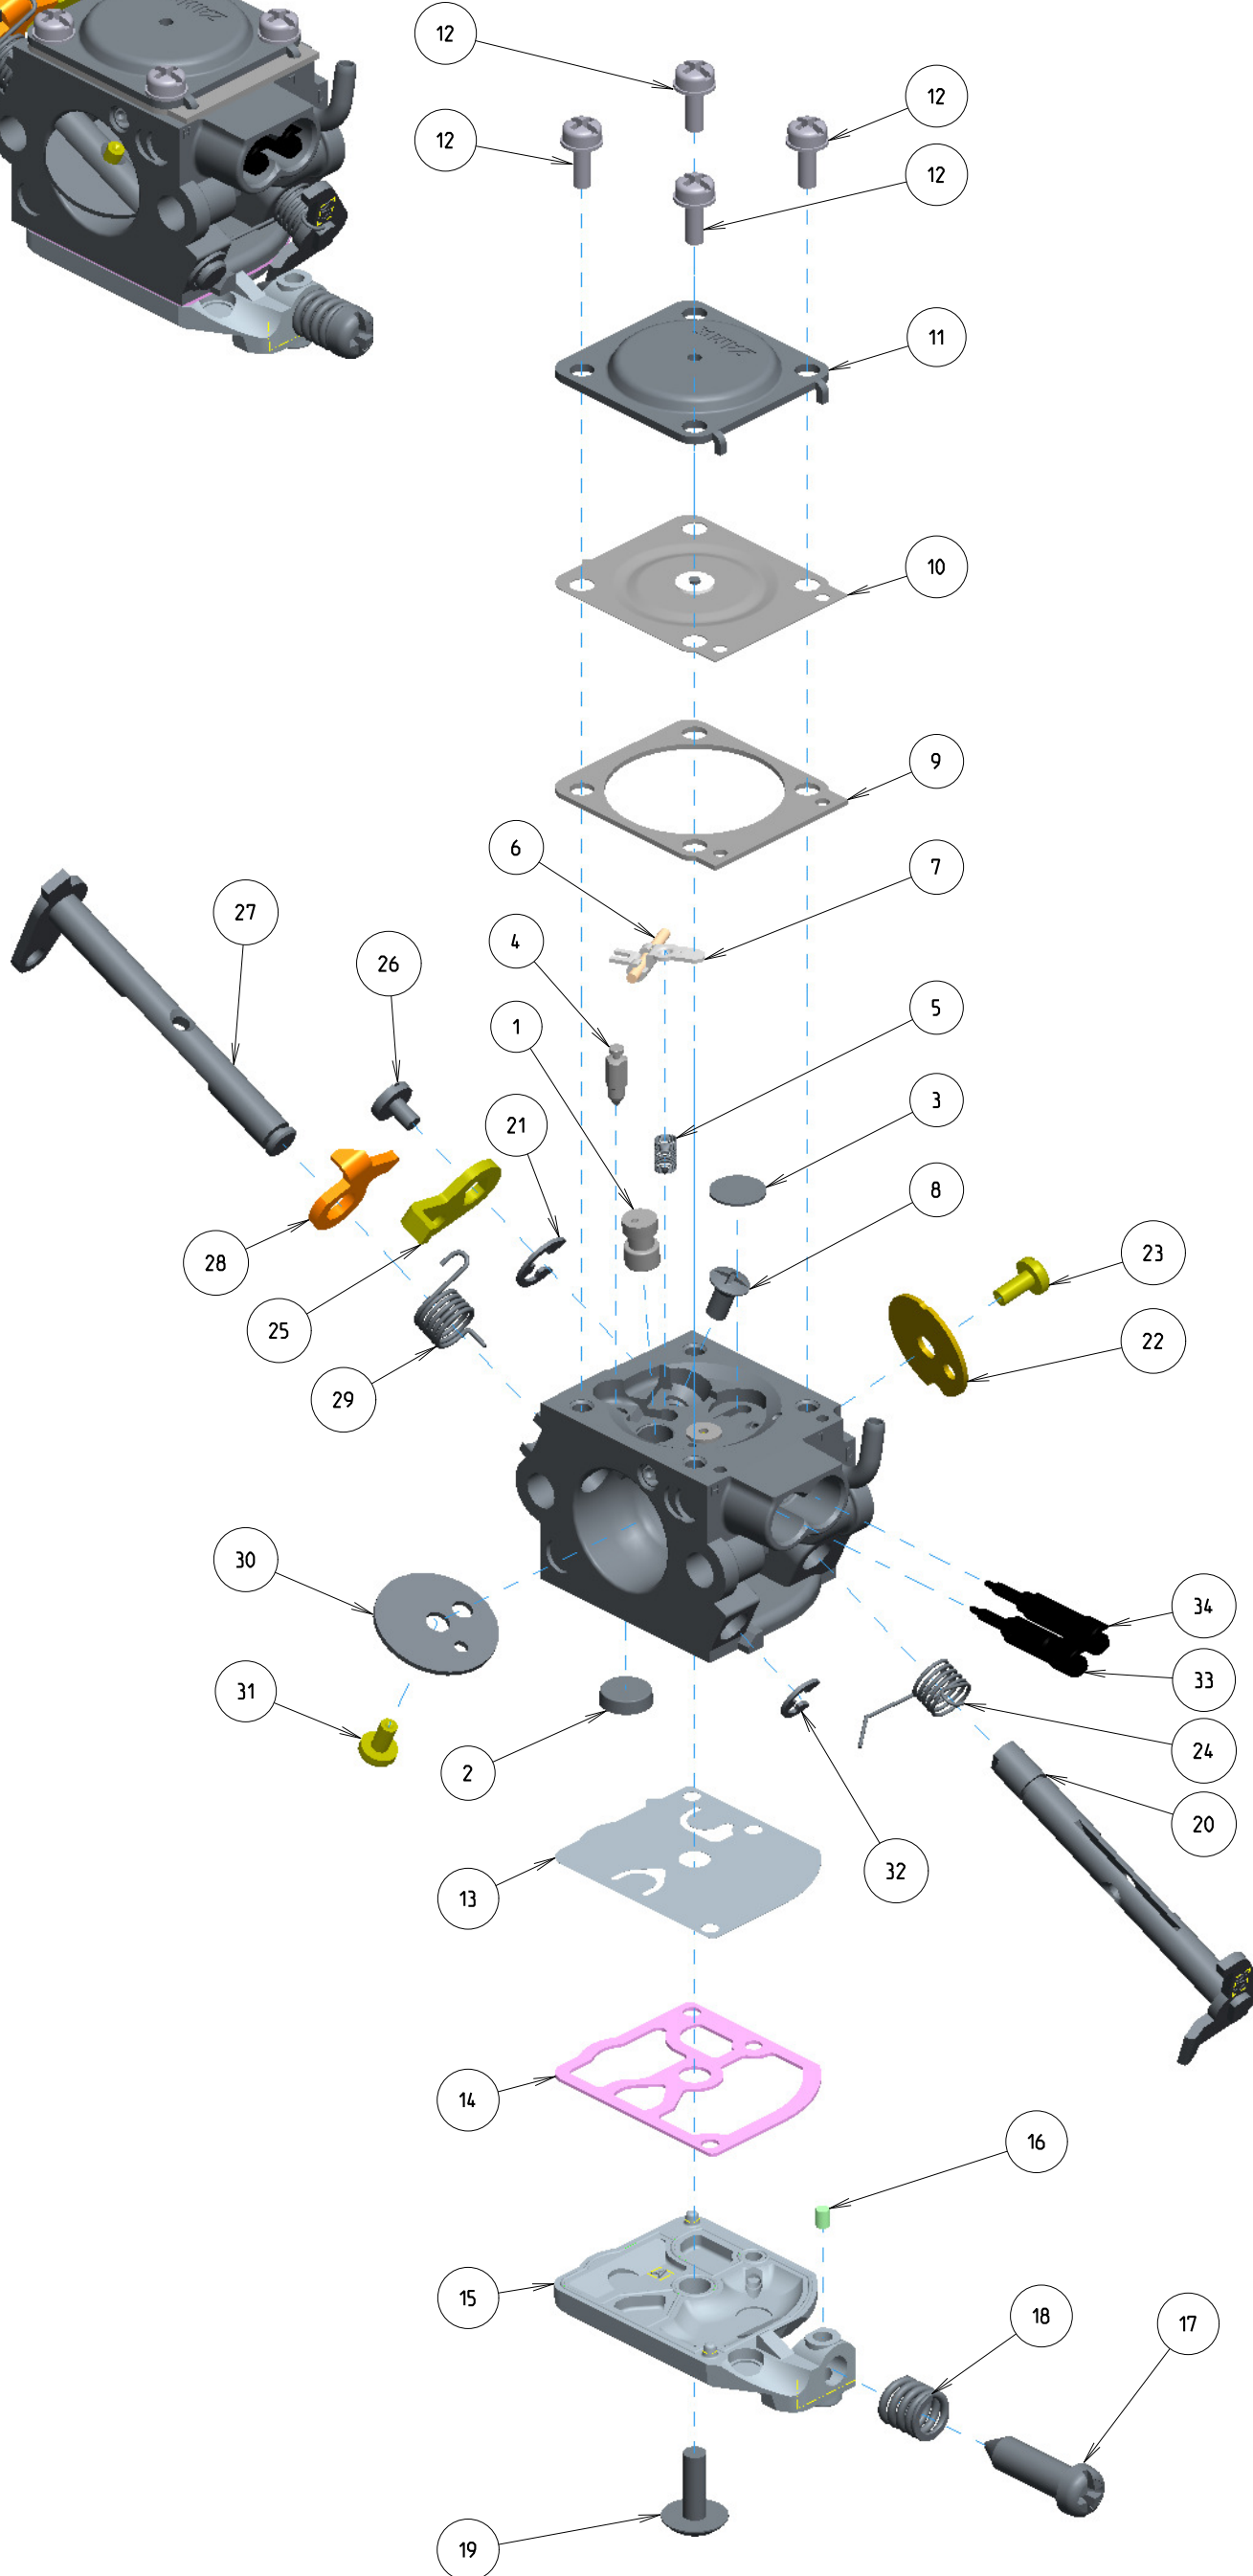

C1Q-110143A

ITEM	ZAMA PART NR.	DESCRIPTION
	C1Q-110143A	CARBURETOR ASSEMBLY
	RB-234	REBUILD KIT (2,3,4,5,6,7,9,10,13,14)
	GND-141	GASKET & DIAPHRAGM KIT (9,10,13,14)
	K017103	COVER KIT, PUMP (15,16,17,18)
1	A00700358	NOZZLE ASS'Y, CHECK VALVE
2	0004011	STRAINER
3	0005056	PLUG, WELCH
4	0018004	VALVE, INLET NEEDLE
5	0019002	SPRING, METERING LEVER
6	0021001	PIN
7	0020012	LEVER, METERING
8	14803006	SCREW (METERING LEVER PIN)
9	0016119	GASKET, METERING CHAMBER
10	A015089	DIAPHRAGM ASS'Y, METERING
11	0028069	COVER, METERING
12	165030080	SCREW (WITH PLAIN WASHER)
13	0015050	DIAPHRAGM, PUMP
14	0016033	GASKET, PUMP
15	0017124	COVER, PUMP
16	0036001	PIECE, FRICTION
17	0035033	SCREW, THROTTLE ADJUST
18	0029006	SPRING, ADJUST SCREW
19	17004010	SCREW (PUMP COVER)
20	A011309	SHAFT ASS'Y, THROTTLE
21	19500040	E-RING
22	0014177	VALVE, THROTTLE
23	156030055	SCREW
24	0013078	SPRING, THROTTLE RETURN
25	0012380	LEVER, THROTTLE
26	17103004	SCREW
27	A041146	SHAFT ASS'Y, CHOKE
28	0042236	LEVER, CHOKE
29	0013079	SPRING, CHOKE RETURN
30	0043093	VALVE, CHOKE
31	156030045	SCREW
32	19500030	E-RING
33	Z03000338	SCREW, MAIN MIXTURE
34	Z03100337	SCREW, IDLE MIXTURE