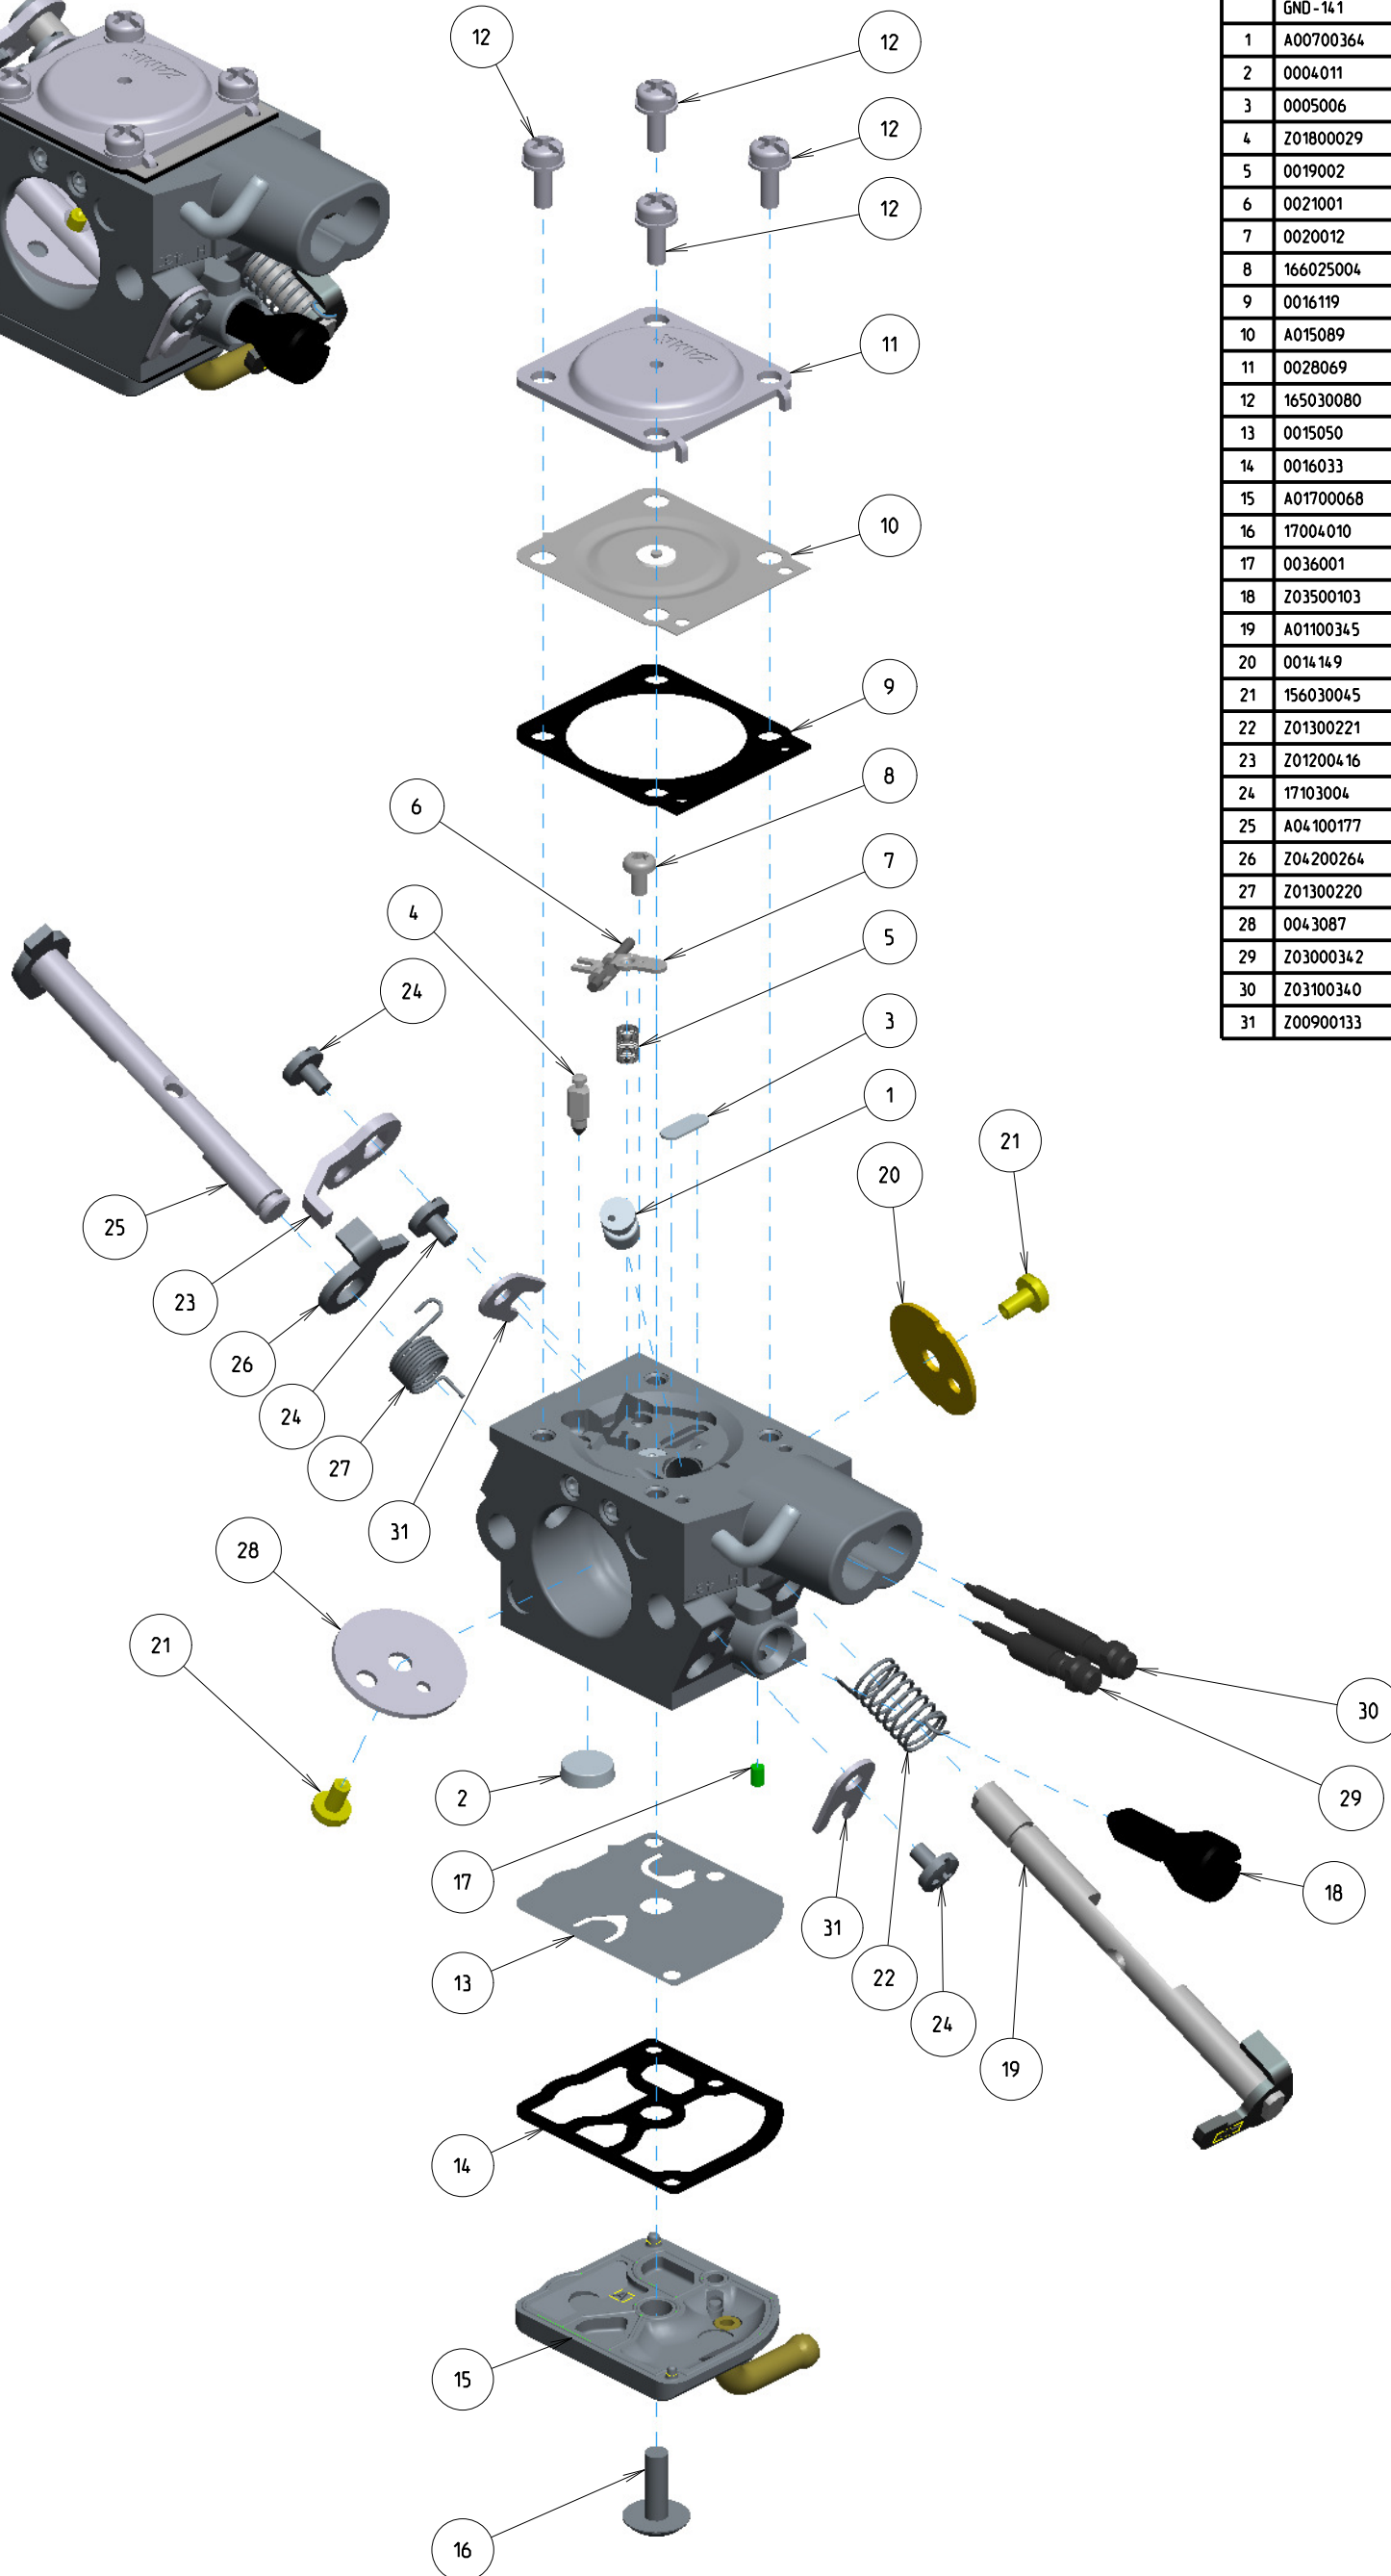

# C1Q-110138C

ITEM	ZAMA PART NR.	DESCRIPTION
	C1Q-110138C	CARBURETOR ASSEMBLY
	RB-303	REBUILD KIT (3,4,5,6,7,9,10,13,14)
	GND-141	GASKET & DIAPHRAGM KIT (9,10,13,14)
1	A00700364	NOZZLE ASS'Y. CHECK VALVE
2	0004011	STRAINER
3	0005006	PLUG. WELCH
4	Z01800029	VALVE. INLET NEEDLE
5	0019002	SPRING. METERING LEVER
6	0021001	PIN
7	0020012	LEVER.METERING
8	166025004	SCREW (METERING PIN)
9	0016119	GASKET. METERING CHAMBER
10	A015089	DIAPHRAGM ASS'Y. METERING
11	0028069	COVER. METERING
12	165030080	SCREW (WITH PLAIN WASHER)
13	0015050	DIAPHRAGM. PUMP
14	0016033	GASKET. PUMP
15	A01700068	COVER ASS'Y. PUMP
16	17004010	SCREW (PUMP COVER)
17	0036001	PIECE. FRICTION
18	Z03500103	SCREW. THROTTLE ADJUST
19	A01100345	SHAFT ASS'Y. THROTTLE
20	0014149	VALVE. THROTTLE
21	156030045	SCREW
22	Z01300221	SPRING. THROTTLE RETURN
23	Z01200416	LEVER. THROTTLE
24	17103004	SCREW
25	A04100177	SHAFT ASS'Y. CHOKE
26	Z04200264	LEVER. CHOKE
27	Z01300220	SPRING. CHOKE RETURN
28	0043087	VALVE. CHOKE
29	Z03000342	SCREW. MAIN MIXTURE
30	Z03100340	SCREW. IDLE MIXTURE
31	Z00900133	RETAINER. SHAFT