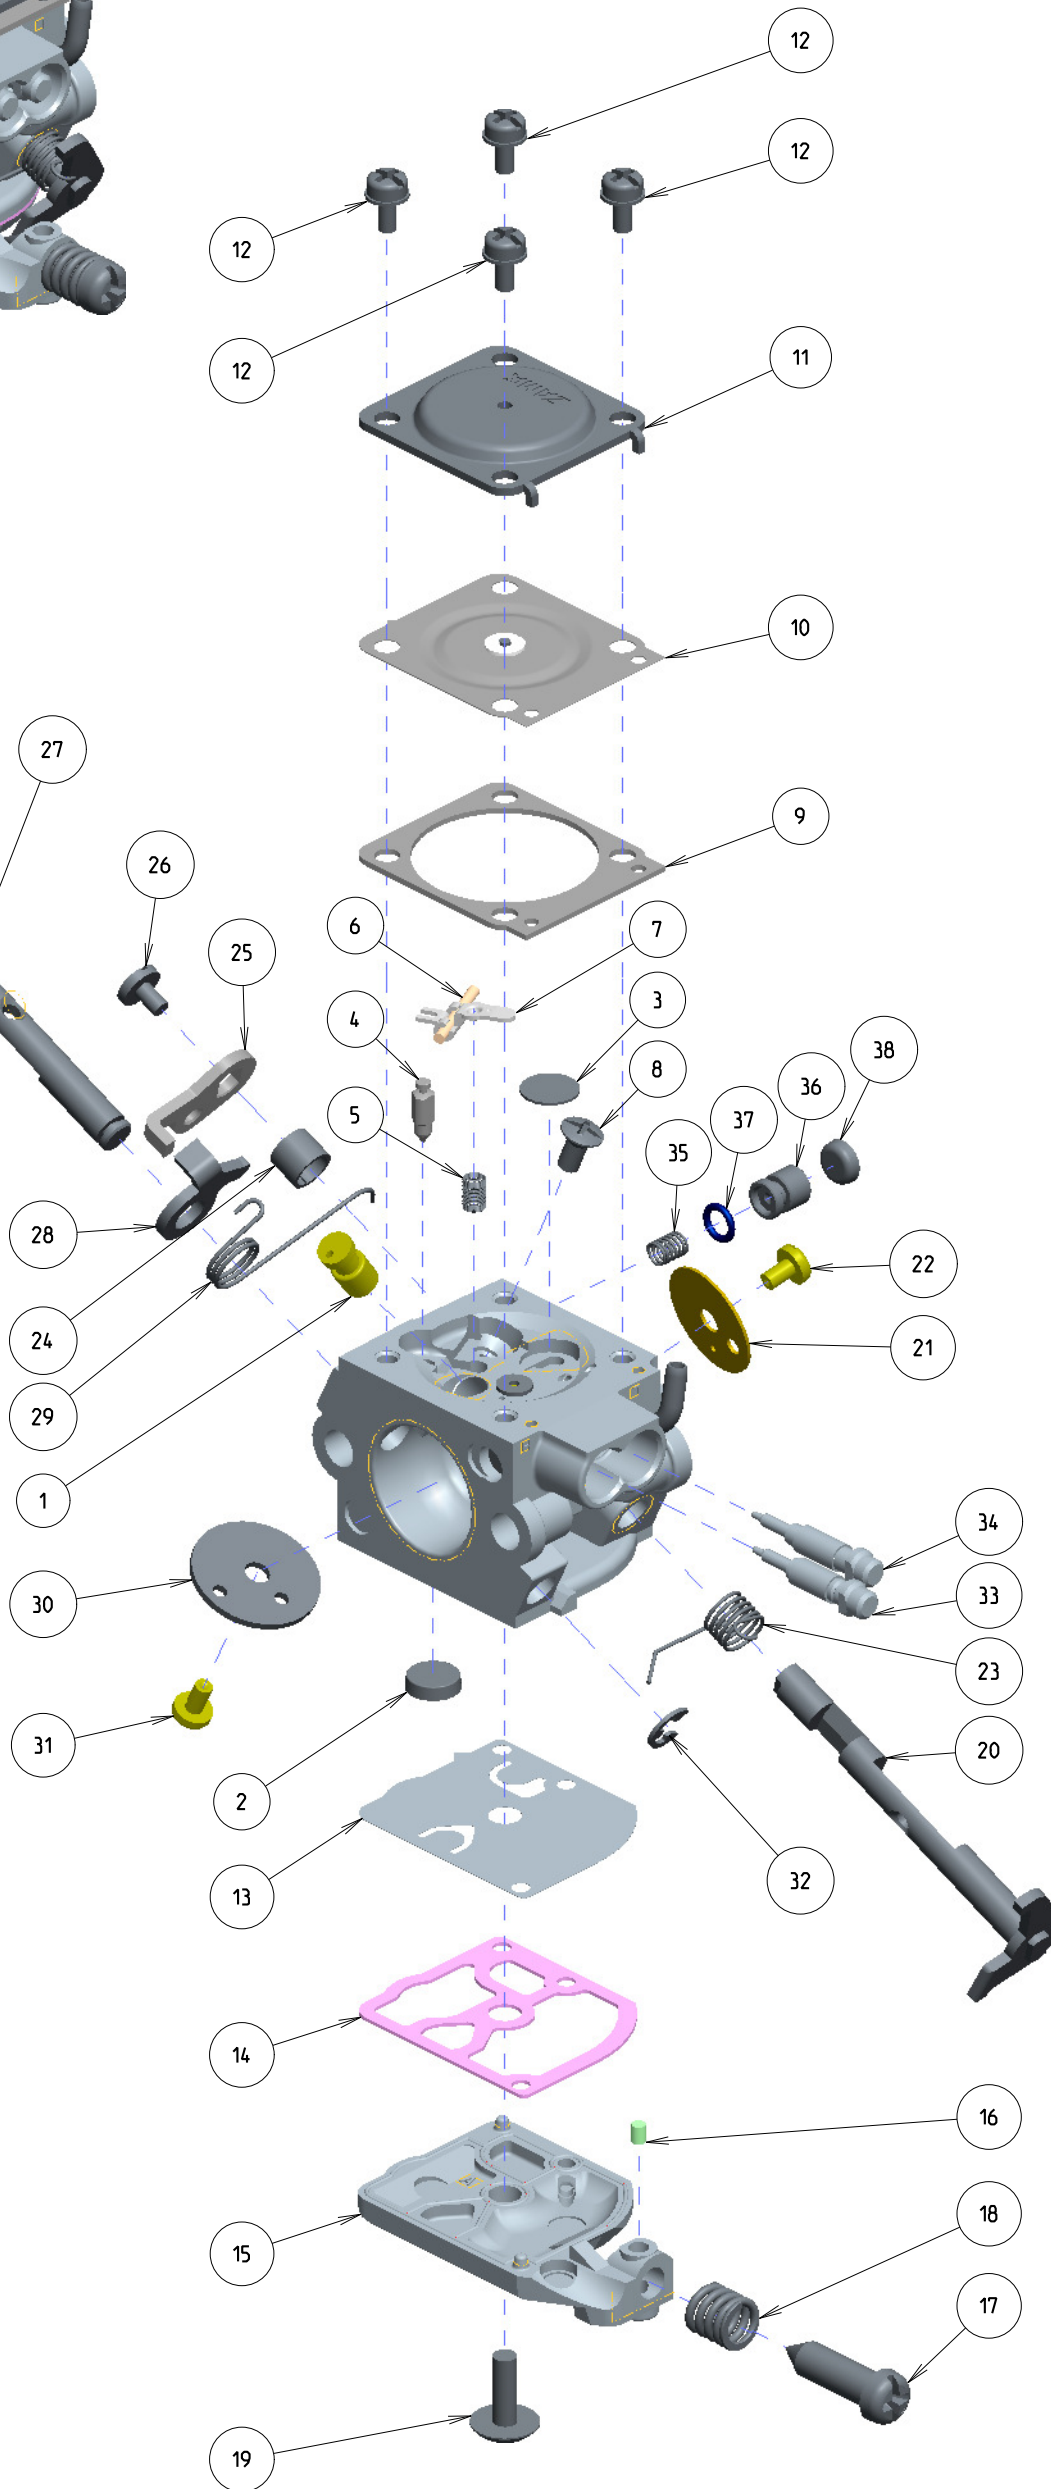

C1Q-110124A

ITEM	ZAMA PART NR.	DESCRIPTION
	C1Q-110124A	CARBURETOR ASSEMBLY
	RB-254	REBUILD KIT (2,3,4,5,6,7,9,10,13,14)
	GND-141	GASKET & DIAPHRAGM KIT (9,10,13,14)
	K017103	COVER KIT, PUMP (15,16,17,18)
1	A00700335	NOZZLE ASS'Y, CHECK VALVE
2	0004011	STRAINER
3	0005056	PLUG, WELCH
4	0018004	VALVE, INLET NEEDLE
5	0019009	SPRING, METERING LEVER
6	0021001	PIN
7	0020012	LEVER, METERING
8	14803006	SCREW (METERING LEVER PIN)
9	0016119	GASKET, METERING CHAMBER
10	A015089	DIAPHRAGM ASS'Y, METERING
11	0028069	COVER, METERING
12	16503006	SCREW (WITH PLAIN WASHER)
13	0015050	DIAPHRAGM, PUMP
14	0016033	GASKET, PUMP
15	0017124	COVER, PUMP
16	0036001	PIECE, FRICTION
17	0035033	SCREW, THROTTLE ADJUST
18	0029006	SPRING, ADJUST SCREW
19	17004010	SCREW (PUMP COVER)
20	A01100329	SHAFT ASS'Y, THROTTLE
21	Z01400188	VALVE, THROTTLE
22	15603004	SCREW
23	0013078	SPRING, THROTTLE RETURN
24	0052006	COLLAR
25	Z01200396	LEVER, THROTTLE
26	17103004	SCREW
27	A041146	SHAFT ASS'Y, CHOKE
28	0042218	LEVER, CHOKE
29	Z01300206	SPRING, CHOKE RETURN
30	0043019	VALVE, CHOKE
31	156030045	SCREW
32	19500030	E-RING
33	0030279	SCREW, MAIN MIXTURE
34	0031270	SCREW, IDLE MIXTURE
35	0054057	SPRING
36	0053065	PLUNGER
37	195703510	O-RING
38	0005049	PLUG, Acc POCKET