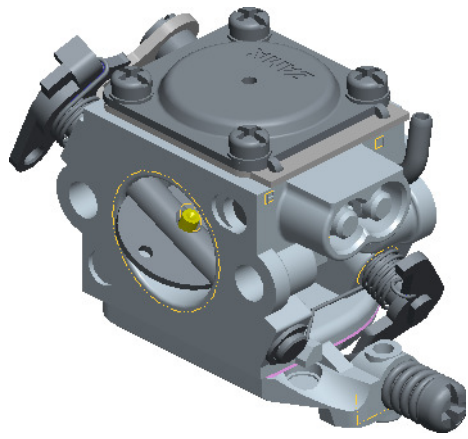

C1Q-110124A

ITEM	ZAMA PART NR.	DESCRIPTION
	C1Q-110124A	CARBURETOR ASSEMBLY
	RB-254	REBUILD KIT (2,3,4,5,6,7,9,10,13,14)
	GND-141	GASKET & DIAPHRAGM KIT (9,10,13,14)
	K017103	COVER KIT, PUMP (15,16,17,18)
1	A00700335	NOZZLE ASS'Y, CHECK VALVE
2	0004011	STRAINER
3	0005056	PLUG, WELCH
4	0018004	VALVE, INLET NEEDLE
5	0019009	SPRING, METERING LEVER
6	0021001	PIN
7	0020012	LEVER, METERING
8	14803006	SCREW (METERING LEVER PIN)
9	0016119	GASKET, METERING CHAMBER
10	A015089	DIAPHRAGM ASS'Y, METERING
11	0028069	COVER, METERING
12	16503006	SCREW (WITH PLAIN WASHER)
13	0015050	DIAPHRAGM, PUMP
14	0016033	GASKET, PUMP
15	0017124	COVER, PUMP
16	0036001	PIECE, FRICTION
17	0035033	SCREW, THROTTLE ADJUST
18	0029006	SPRING, ADJUST SCREW
19	17004010	SCREW (PUMP COVER)
20	A01100329	SHAFT ASS'Y, THROTTLE
21	Z01400188	VALVE, THROTTLE
22	15603004	SCREW
23	0013078	SPRING, THROTTLE RETURN
24	0052006	COLLAR
25	Z01200396	LEVER, THROTTLE
26	17103004	SCREW
27	A041146	SHAFT ASS'Y, CHOKE
28	0042218	LEVER, CHOKE
29	Z01300206	SPRING, CHOKE RETURN
30	0043019	VALVE, CHOKE
31	156030045	SCREW
32	19500030	E-RING
33	0030279	SCREW, MAIN MIXTURE
34	0031270	SCREW, IDLE MIXTURE
35	0054057	SPRING
36	0053065	PLUNGER
37	195703510	O-RING
38	0005049	PLUG, Acc POCKET