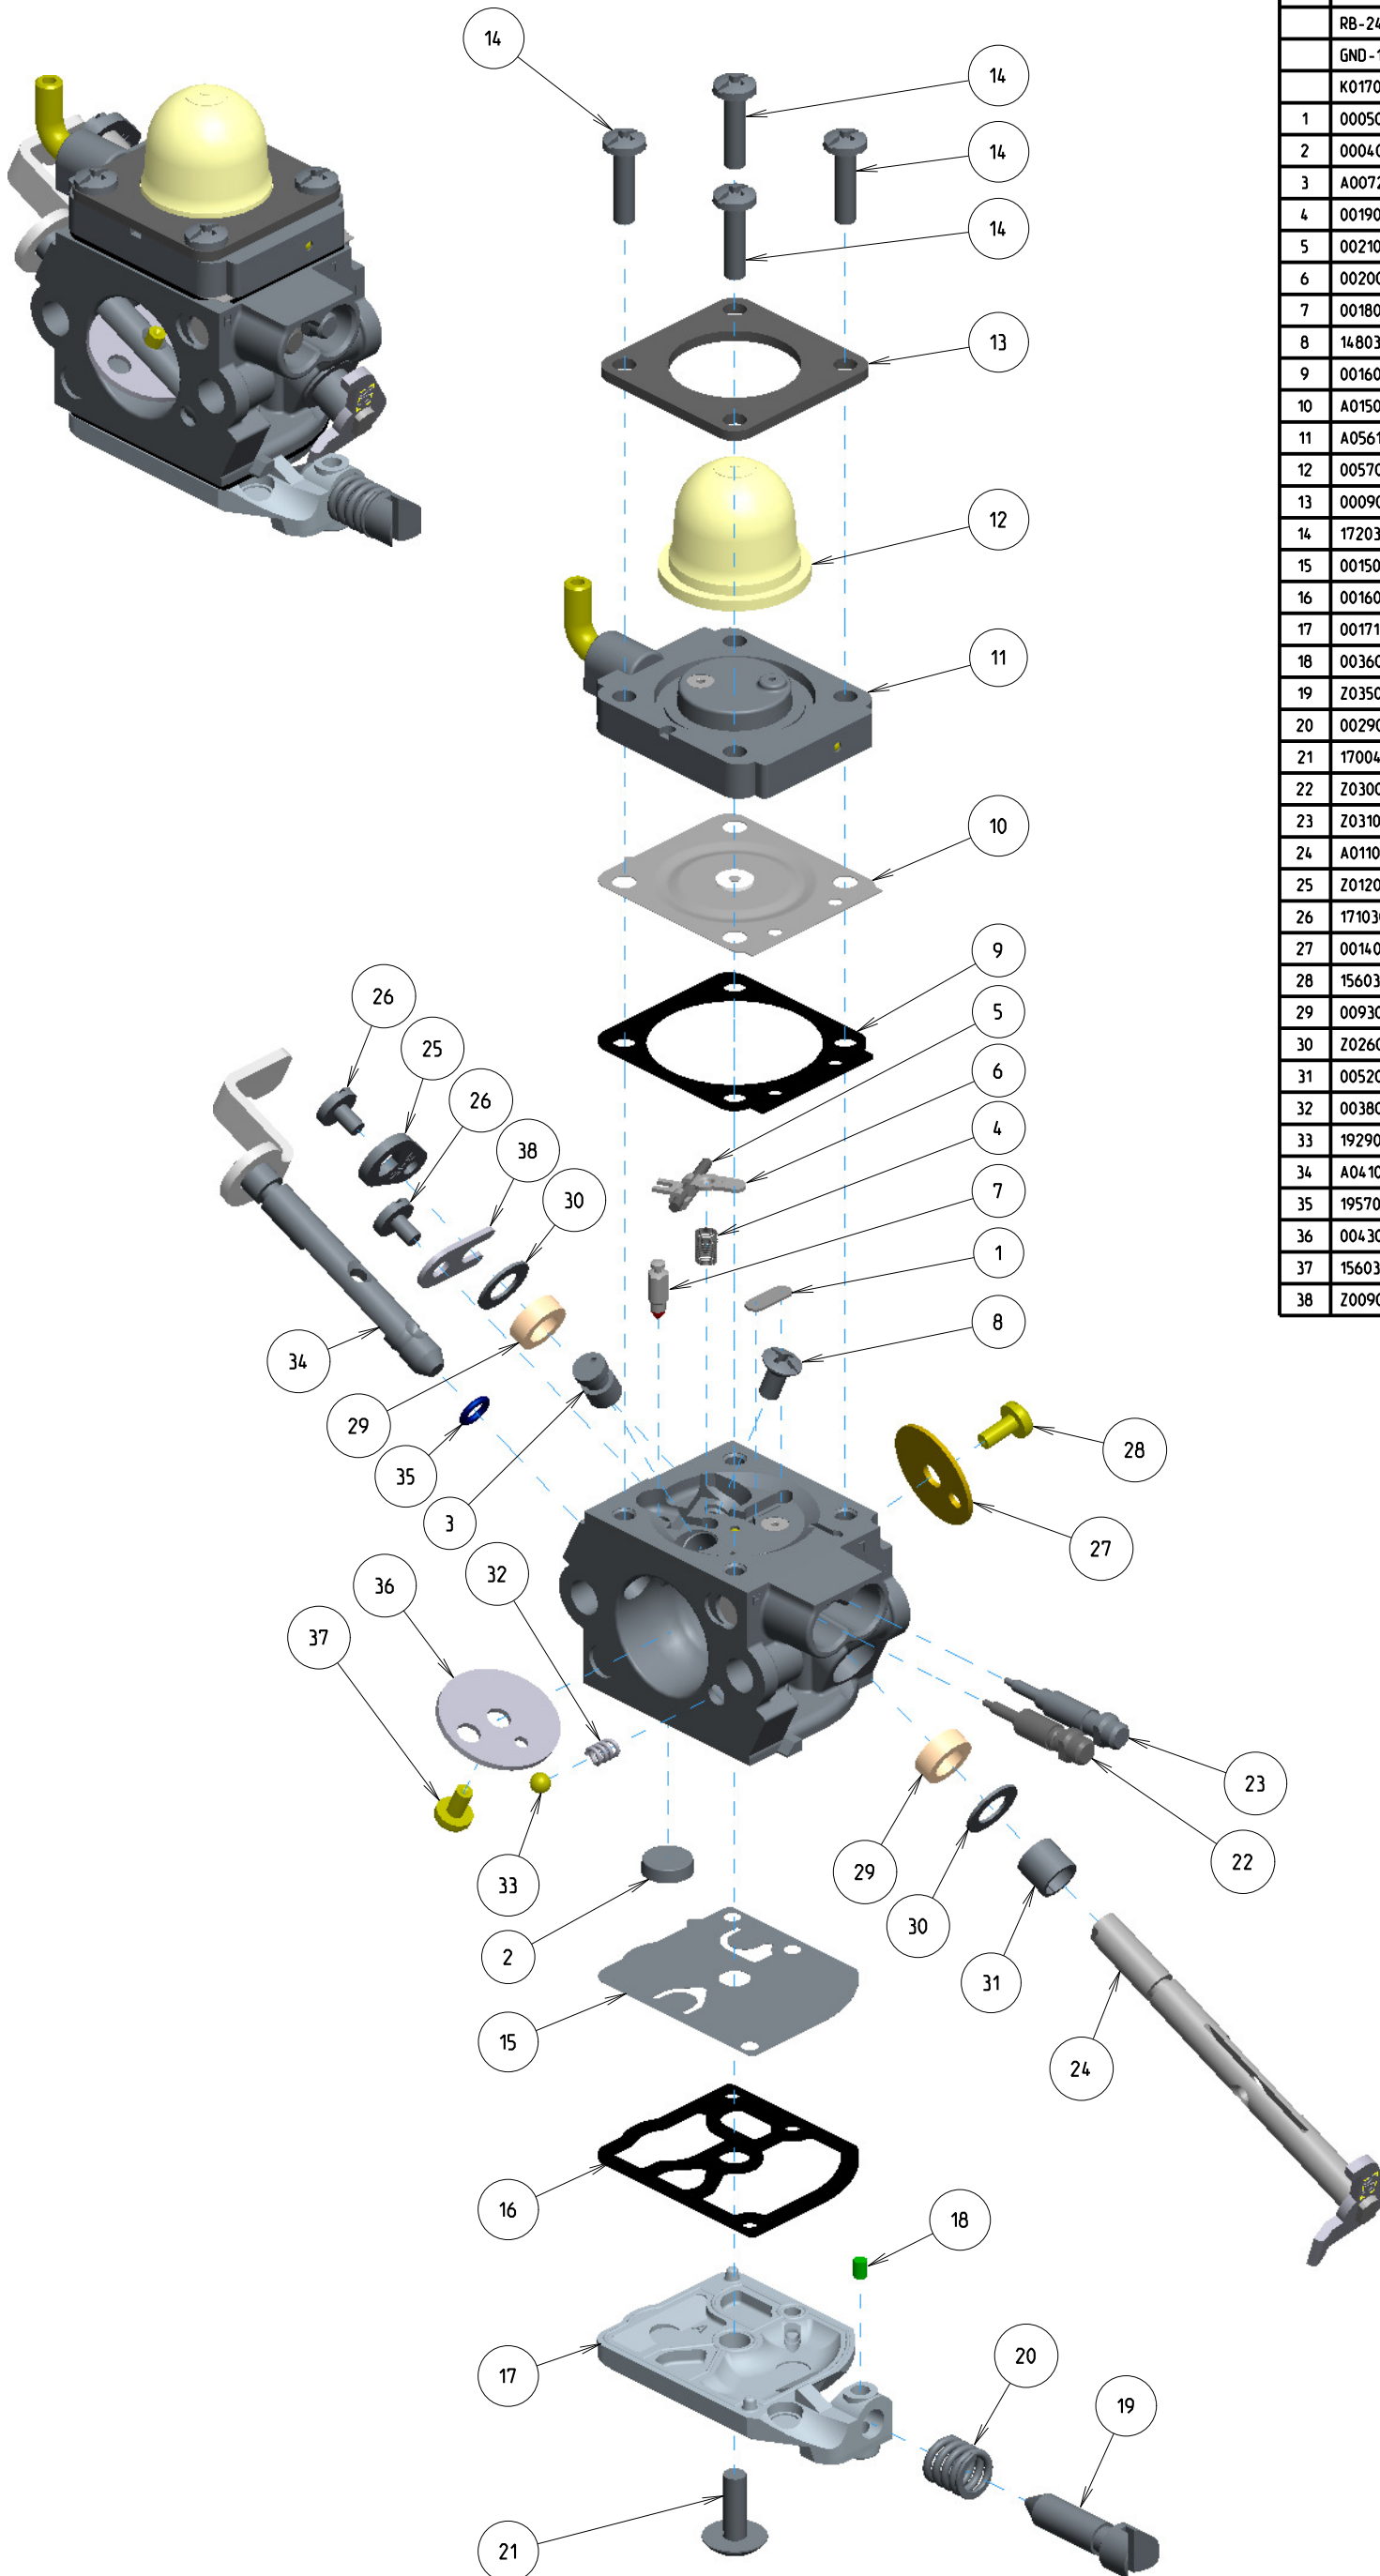

C1Q-110121E

ITEM	ZAMA PART NR.	DESCRIPTION
	C1Q-110121E	CARBURETOR ASSEMBLY
	RB-242	REBUILD KIT (1,2,4,5,6,7,9,10,15,16)
	GND-145	GASKET & DIAPHRAGM KIT (9,10,15,16)
	K01700104	COVER KIT, PUMP (17,18,19,20)
1	0005006	PLUG, WELCH
2	0004011	STRAINER
3	A007288	NOZZLE ASS'Y, CHECK VALVE
4	0019012	SPRING, METERING LEVER
5	0021001	PIN
6	0020012	LEVER, METERING
7	0018004	VALVE, INLET NEEDLE
8	14803006	SCREW (METERING LEVER PIN)
9	0016021	GASKET, METERING CHAMBER
10	A01500095	DIAPHRAGM ASS'Y, METERING
11	A056107	BASE ASS'Y, PRIMER
12	0057035	SYRINGE
13	0009065	RETAINER
14	17203012	SCREW
15	0015050	DIAPHRAGM, PUMP
16	0016047	GASKET, PUMP
17	0017124	COVER, PUMP
18	0036001	PIECE, FRICTION
19	Z03500100	SCREW, THROTTLE ADJUST
20	0029006	SPRING, ADJUST SCREW
21	17004010	SCREW (PUMP COVER)
22	Z03000306	SCREW, MAIN MIXTURE
23	Z03100311	SCREW, IDLE MIXTURE
24	A01100346	SHAFT ASS'Y, THROTTLE
25	Z01200385	LEVER, THROTTLE
26	17103004	SCREW
27	0014040	VALVE, THROTTLE
28	156030055	SCREW
29	0093002	FELT
30	Z02600048	WASHER
31	0052024	COLLAR
32	0038001	SPRING, FRICTION
33	19290030	BALL, STEEL
34	A04100168	SHAFT ASS'Y, CHOKE
35	195703010	O-RING
36	0043058	VALVE, CHOKE
37	156030045	SCREW
38	Z00900133	RETAINER, SHAFT