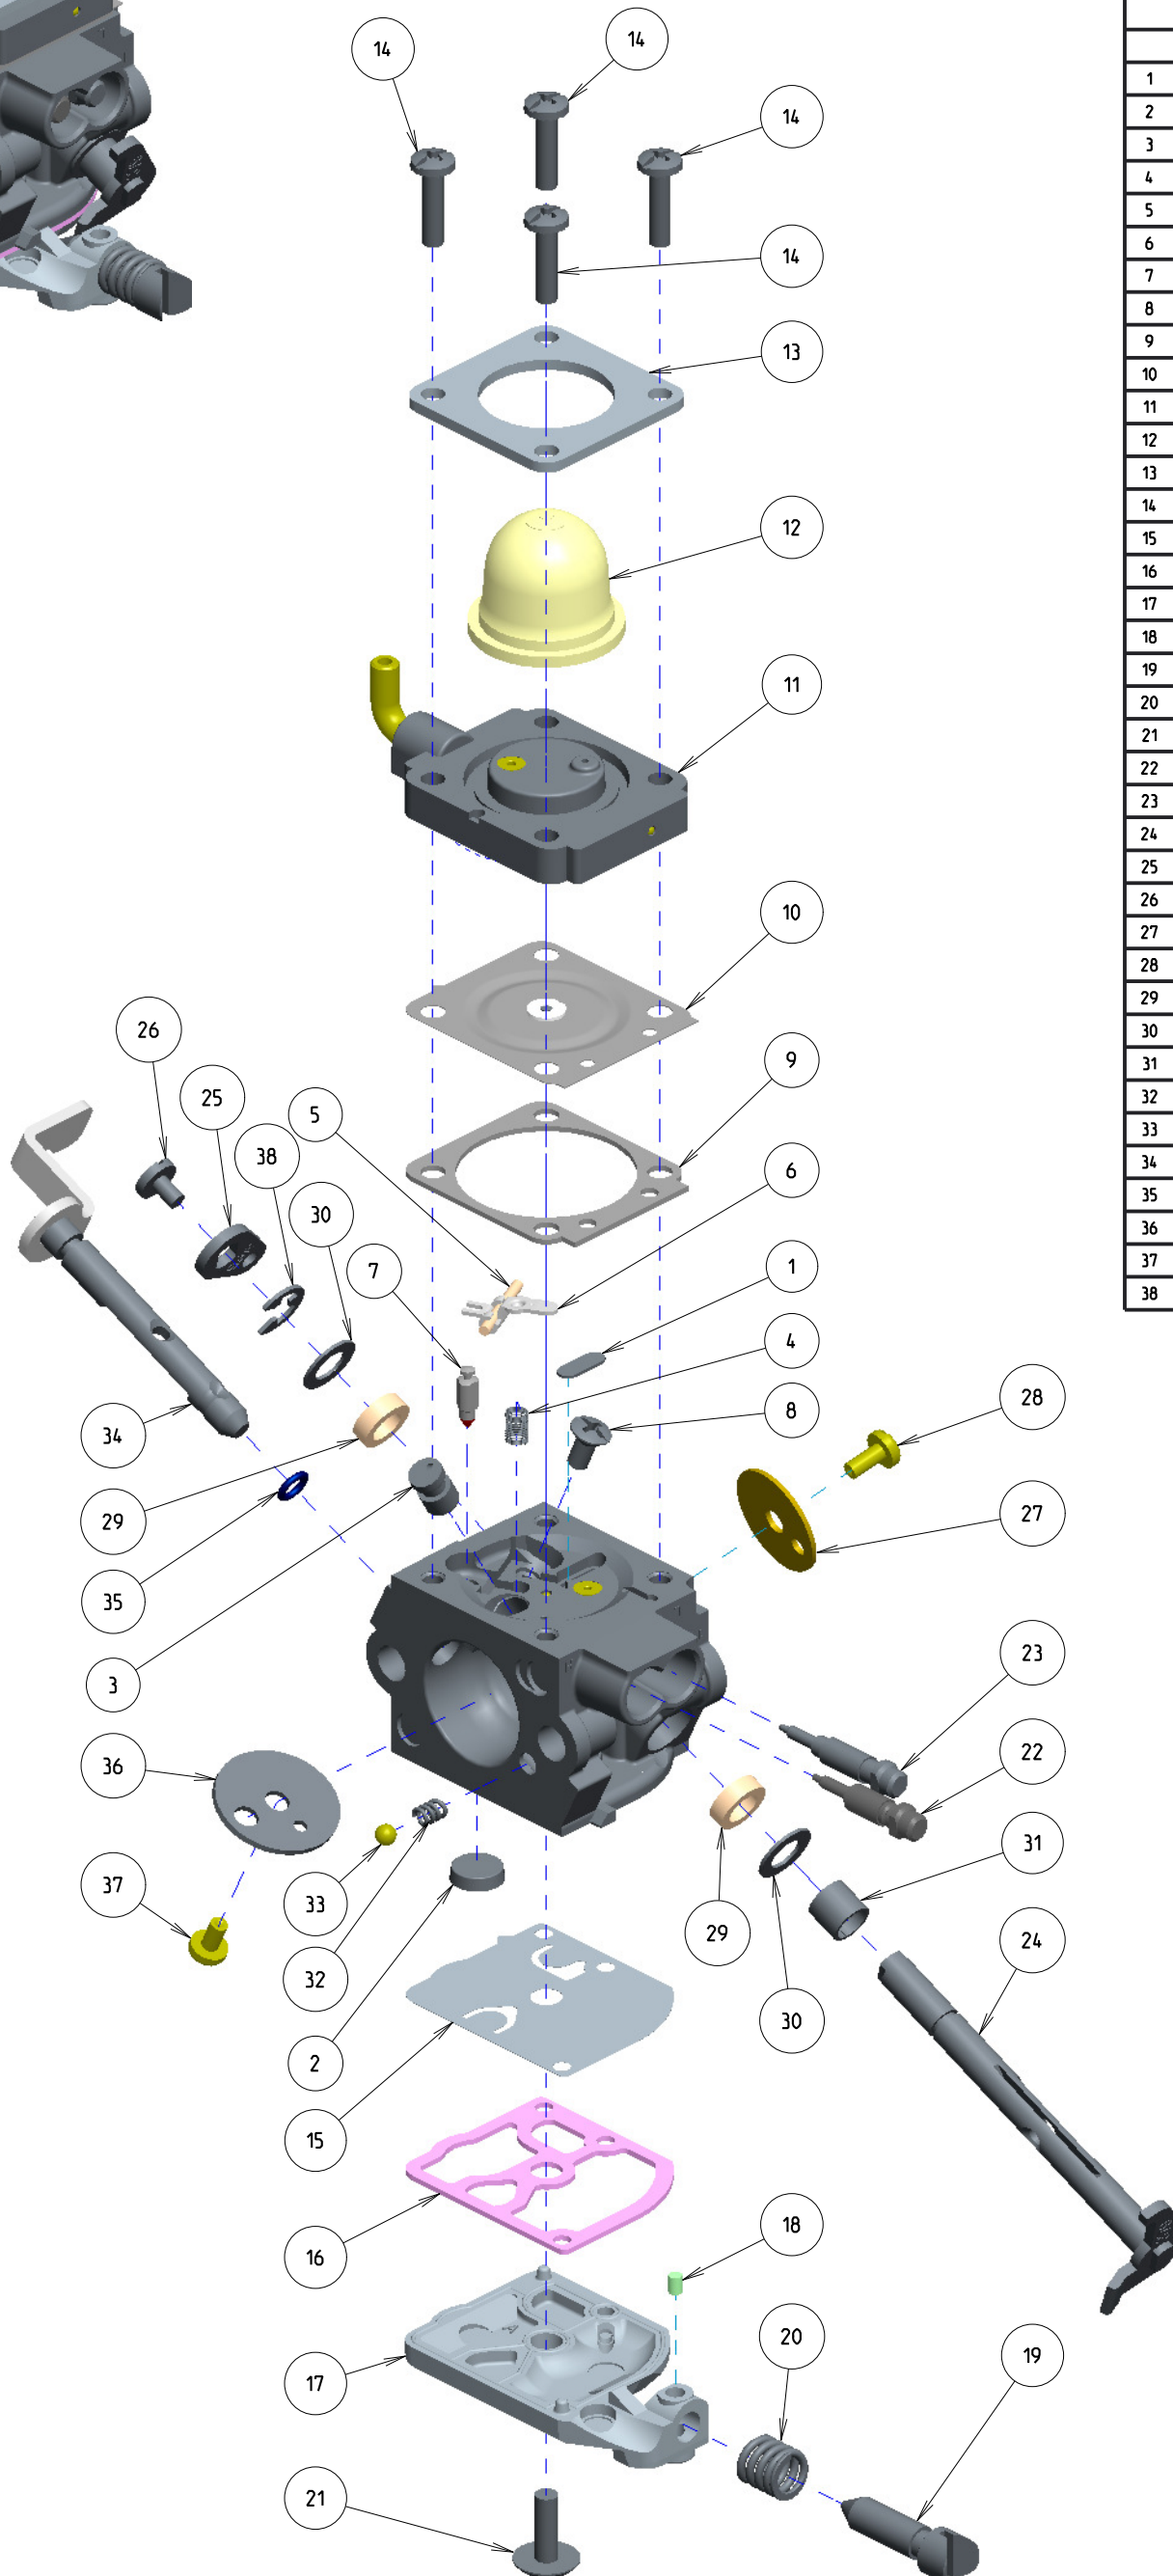

C1Q-110121D

ITEM	ZAMA PART NR.	DESCRIPTION
	C1Q-110121D	CARBURETOR ASSEMBLY
	RB-242	REBUILD KIT (1,2,4,5,6,7,9,10,15,16)
	GND-145	GASKET & DIAPHRAGM KIT (9,10,15,16)
	K01700104	COVER KIT, PUMP (17,18,19,20)
	K04100004	SHAFT KIT, CHOKE (34,35)
1	0005006	PLUG, WELCH
2	0004011	STRAINER
3	A007288	NOZZLE ASS'Y, CHECK VALVE
4	0019012	SPRING, METERING LEVER
5	0021001	PIN
6	0020012	LEVER, METERING
7	0018004	VALVE, INLET NEEDLE
8	14803006	SCREW (METERING LEVER PIN)
9	0016021	GASKET, METERING CHAMBER
10	A01500095	DIAPHRAGM ASS'Y, METERING
11	A056107	BASE ASS'Y, PRIMER
12	0057035	SYRINGE
13	0009065	RETAINER
14	17203012	SCREW
15	0015050	DIAPHRAGM, PUMP
16	0016047	GASKET, PUMP
17	0017124	COVER, PUMP
18	0036001	PIECE, FRICTION
19	Z03500100	SCREW, THROTTLE ADJUST
20	0029006	SPRING, ADJUST SCREW
21	17004010	SCREW (PUMP COVER)
22	Z03000306	SCREW, MAIN MIXTURE
23	Z03100311	SCREW, IDLE MIXTURE
24	A01100312	SHAFT ASS'Y, THROTTLE
25	Z01200385	LEVER, THROTTLE
26	17103004	SCREW
27	0014040	VALVE, THROTTLE
28	156030055	SCREW
29	0093002	FELT
30	Z02600048	WASHER
31	0052024	COLLAR
32	0038001	SPRING, FRICTION
33	19290030	BALL, STEEL
34	A04100168	SHAFT ASS'Y, CHOKE
35	195703010	O-RING
36	0043058	VALVE, CHOKE
37	156030045	SCREW
38	19500040	E-RING