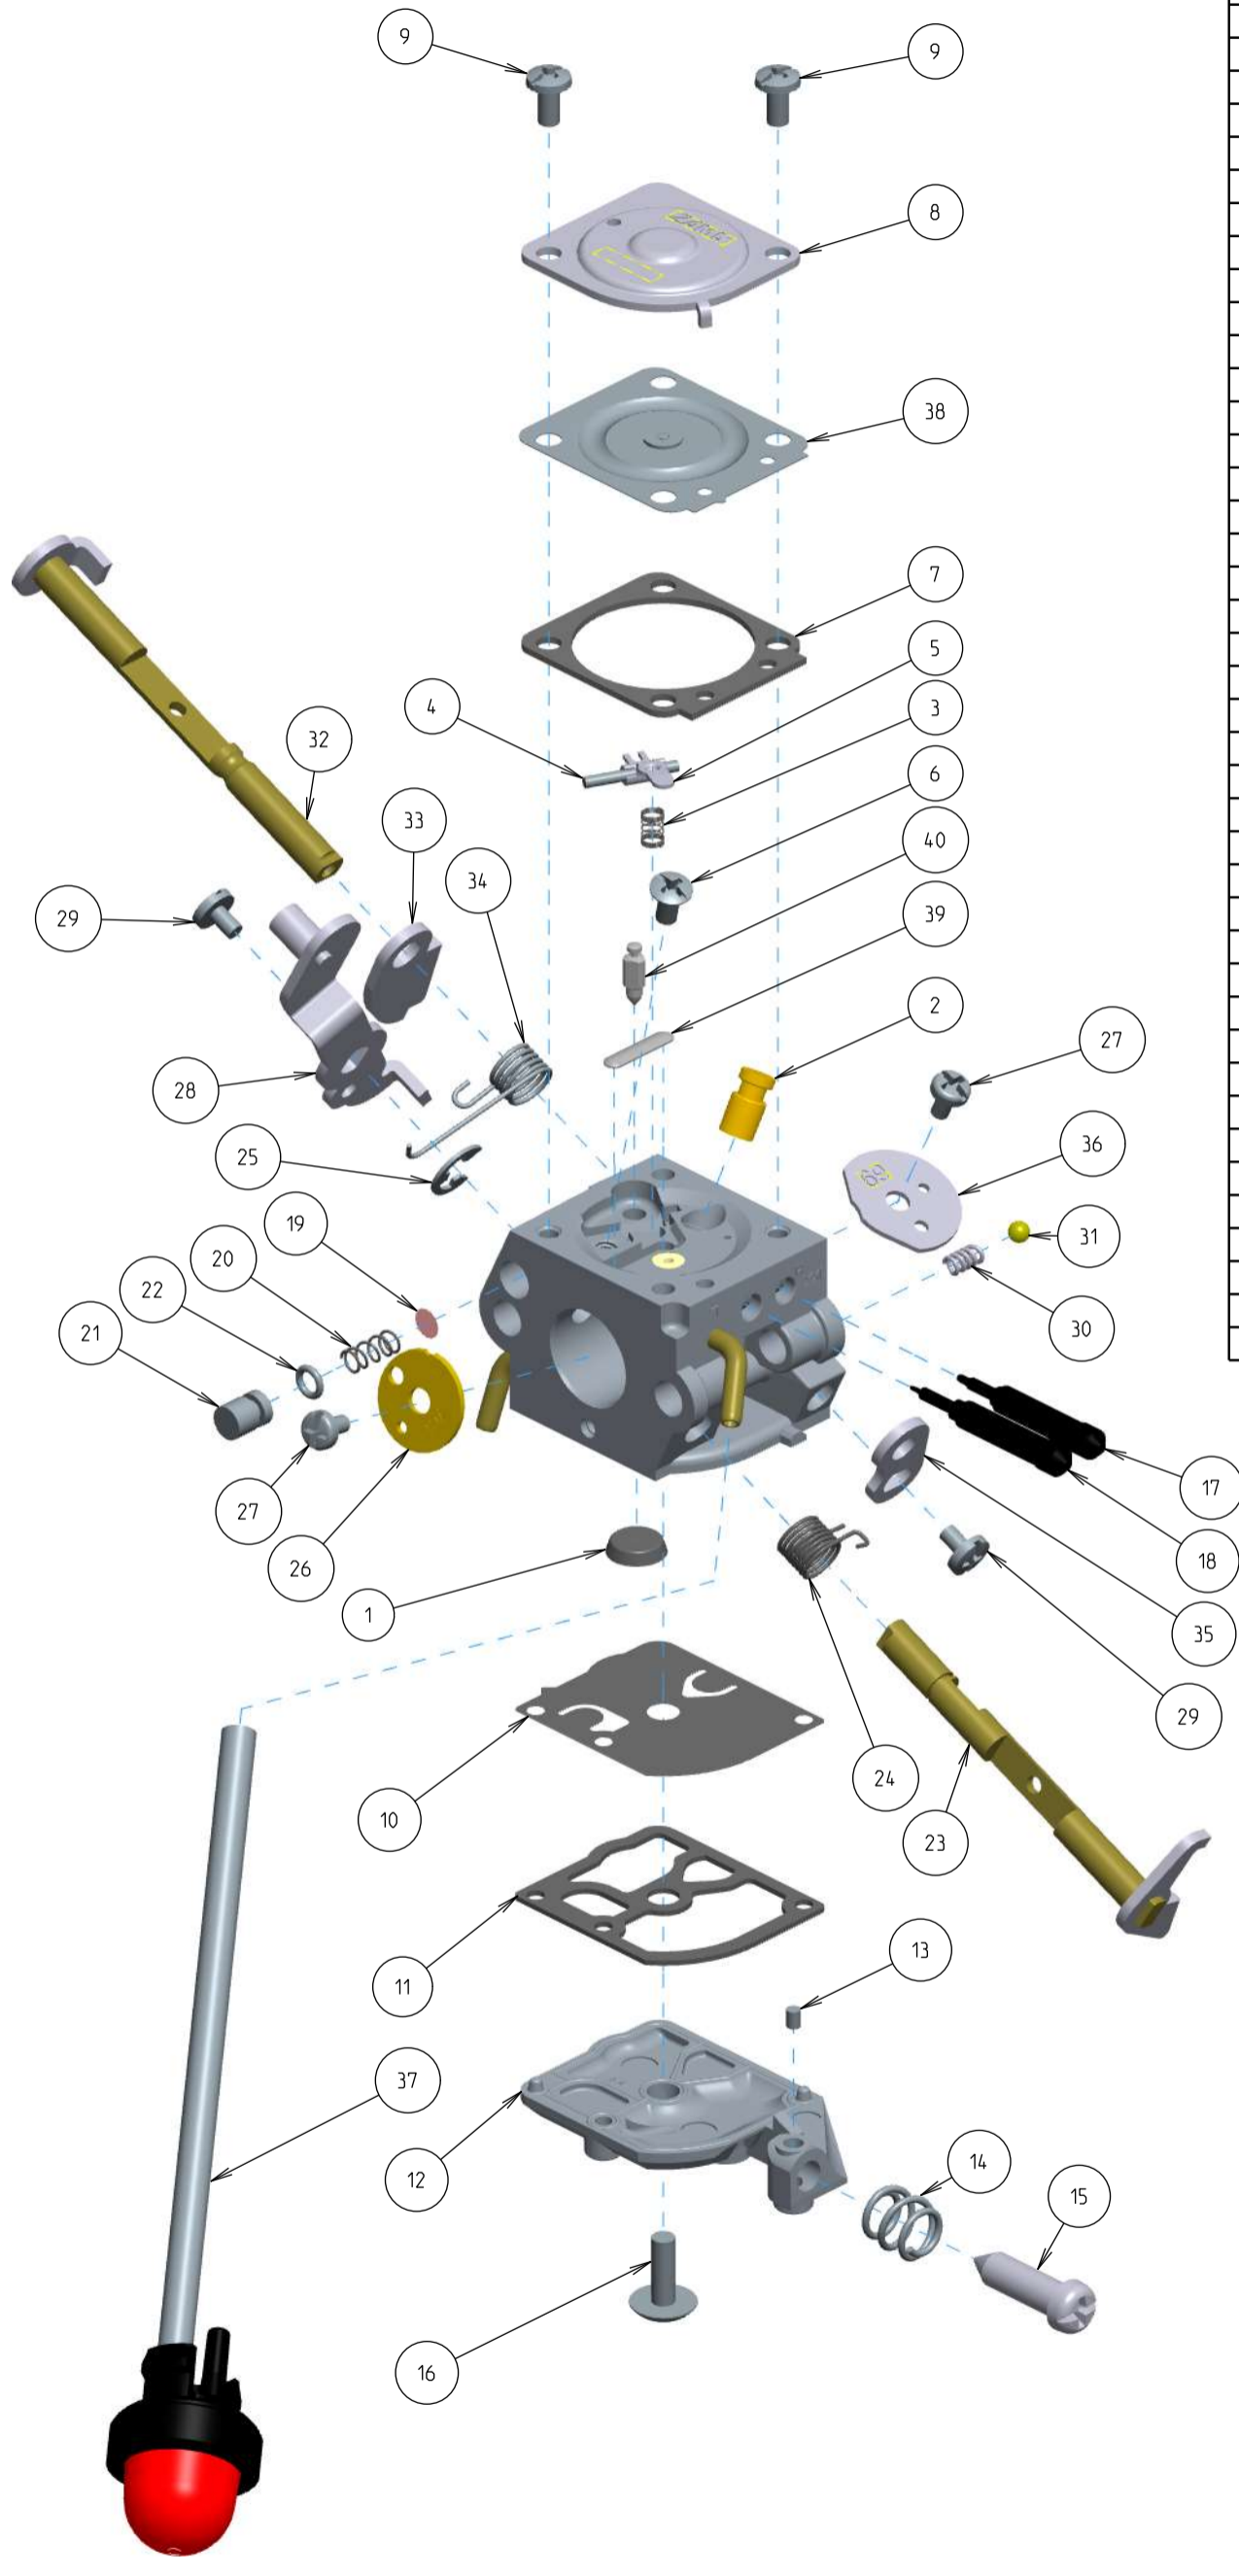

# Z020-120-0625-A

ITEM	ZAMA PART NR.	DESCRIPTION
	Z020-120-0625-A	CARBURETOR ASSEMBLY
	RB-129	REBUILD KIT (1.3.4.5.7.10.11.38.39.40)
	GND-70	GASKET & DIAPHRAGM KIT (7.10.11.38)
	K017079	COVER KIT, PUMP (12.13.14.15)
1	0004035	STRAINER
2	A007238	NOZZLE ASS'Y, CHECK VALVE
3	0019012	SPRING, METERING LEVER
4	0021001	PIN
5	0020012	LEVER, METERING
6	14803006	SCREW (METERING LEVER PIN)
7	0016035	GASKET, METERING CHAMBER
8	0028049	COVER, METERING
9	17203006	SCREW (WITH SERRATION)
10	0015047	DIAPHRAGM, PUMP
11	0016047	GASKET, PUMP
12	0017091	COVER, PUMP
13	0036001	PIECE, FRICTION
14	0029033	SPRING, TAP
15	0035033	SCREW, THROTTLE ADJUST
16	17004010	SCREW (PUMP COVER)
17	0030197	SCREW, MAIN MIXTURE
18	0031223	SCREW, IDLE MIXTURE
19	0004002	STRAINER
20	0054065	SPRING, PLUNGER RETURN
21	0053047	PLUNGER
22	195503010	O-RING
23	A011703	SHAFT ASSY, THROTTLE
24	0013018	SPRING, THROTTLE RETURN
25	19500040	E-RING
26	0014701	VALVE, THROTTLE
27	156030045	SCREW
28	A012038	LEVER ASS'Y, THROTTLE
29	17103004	SCREW
30	0038001	SPRING, FRICTION
31	19290030	BALL, STEEL
32	A041107	SHAFT ASS'Y, CHOKE
33	0042130	LEVER, CHOKE
34	0013071	SPRING, CHOKE RETURN
35	0042128	LEVER, CHOKE
36	0043069	VALVE, CHOKE
37	Z000 056 K004	Base primer kit
38	A015019	DIAPHRAGM ASS'Y, METERING
39	0005004	PLUG, WELCH
40	0018004	VALVE, INLET NEEDLE