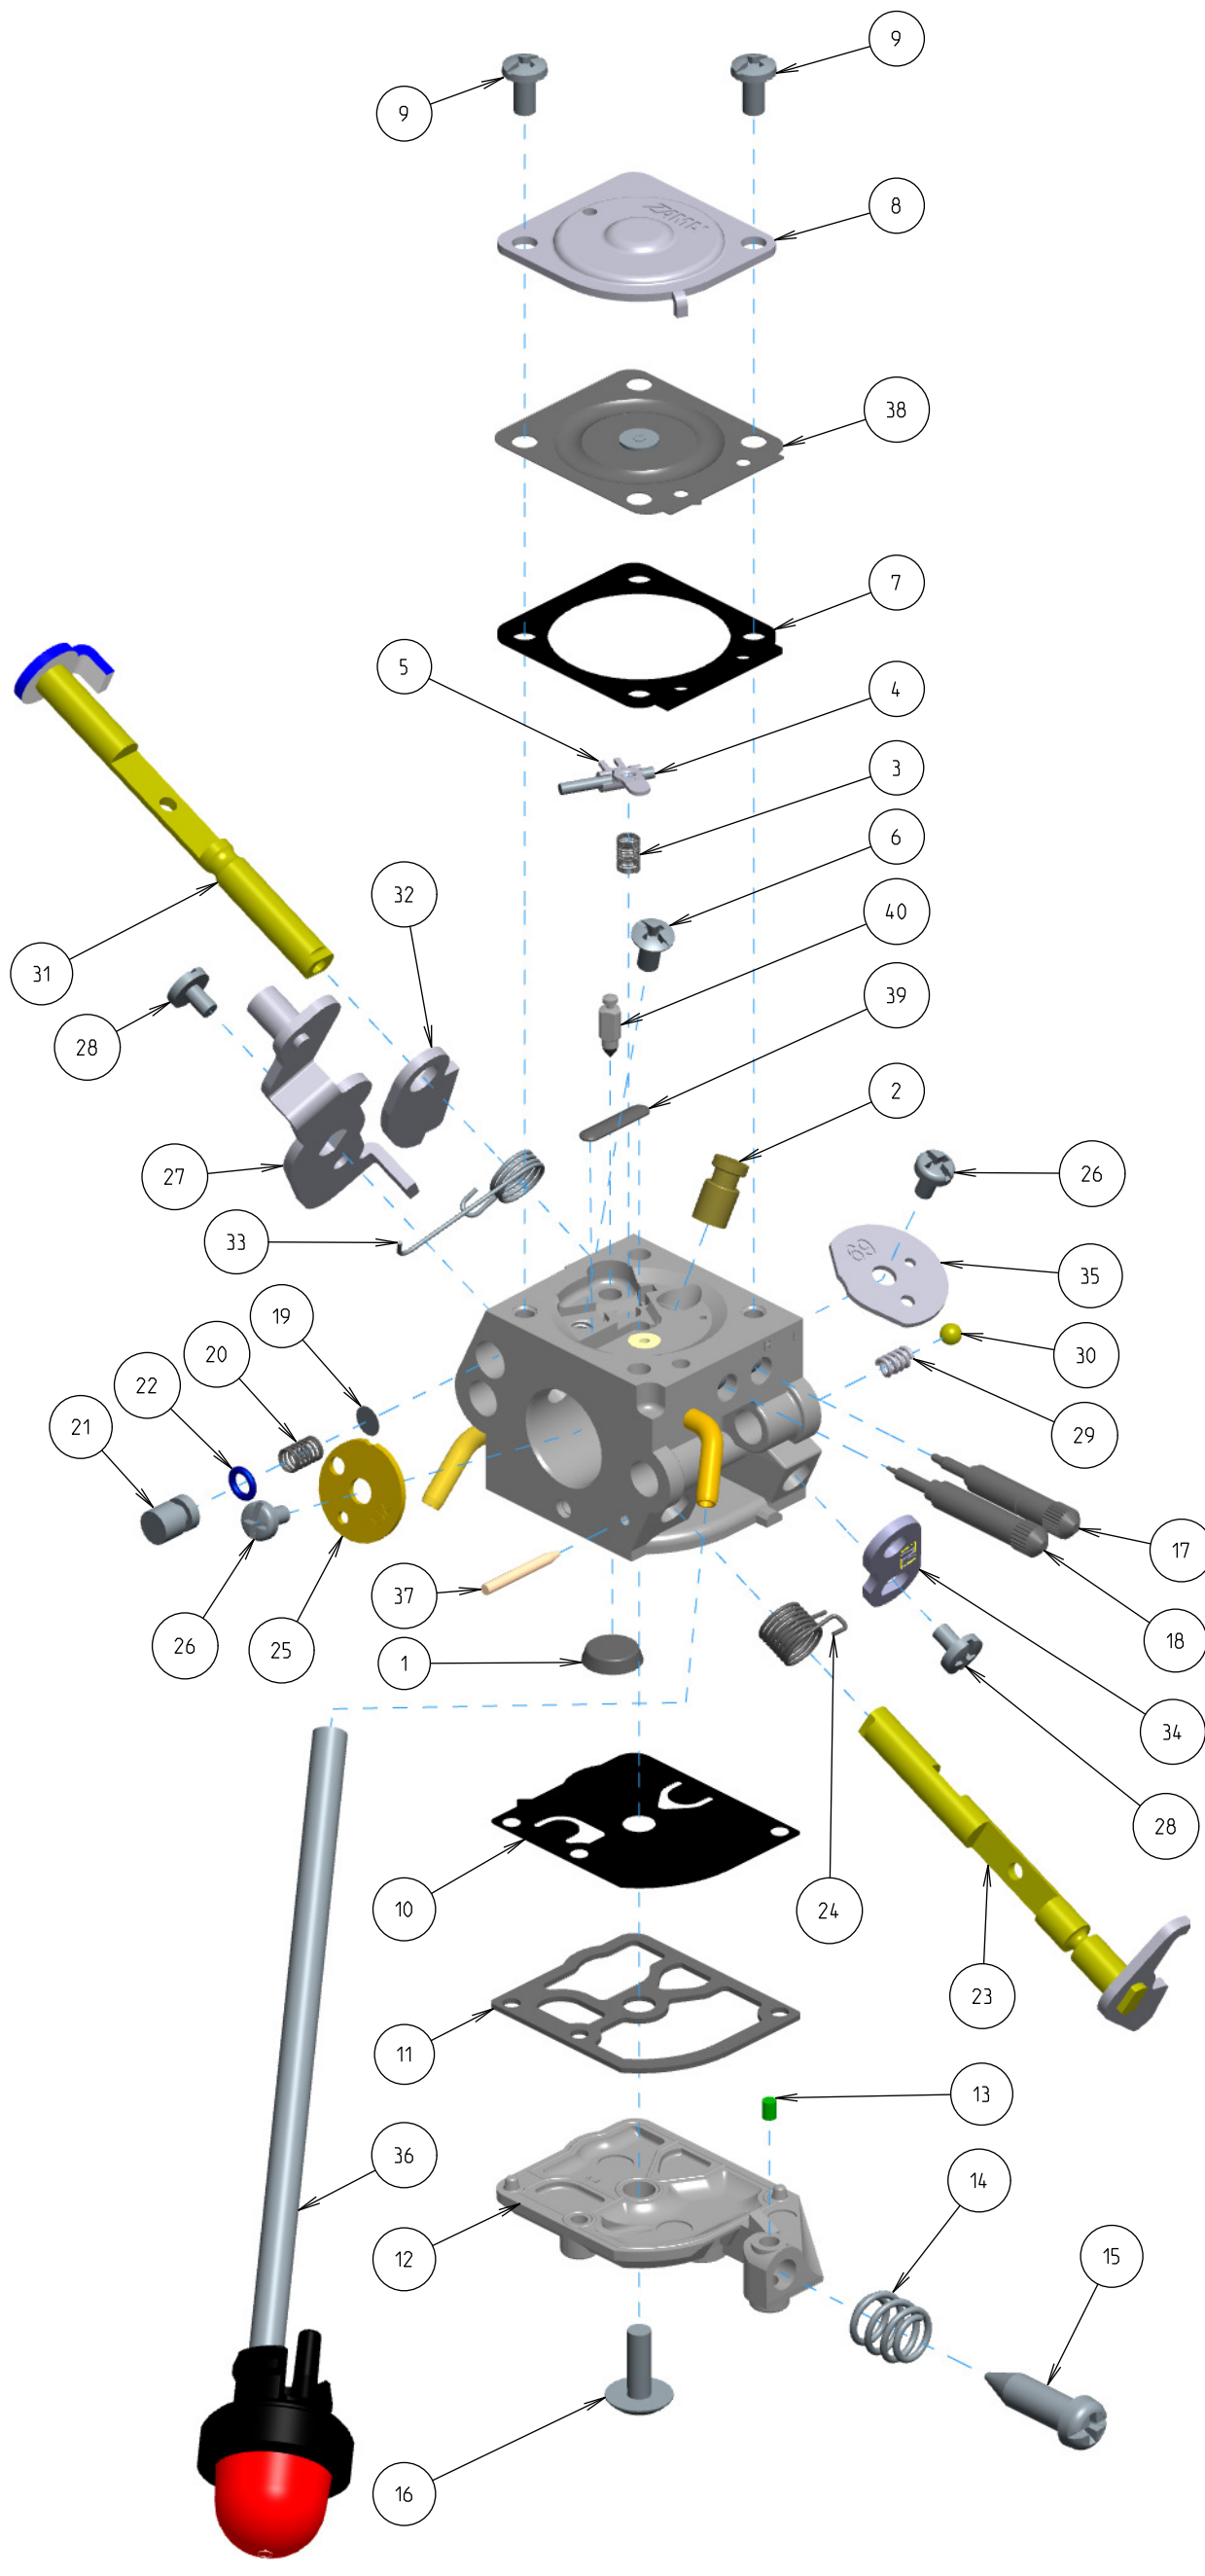

Z020-120-0623-A

ITEM	ZAMA PART NR.	DESCRIPTION
	Z020-120-0623-A	CARBURETOR ASSEMBLY
	RB-129	REBUILD KIT (1,3,4,5,7,10,11,38,39,40)
	GND-70	GASKET & DIAPHRAGM KIT (7,10,11,38)
1	0004035	STRAINER
2	A00700716	NOZZLE ASS'Y, CHECK VALVE
3	0019012	SPRING, METERING LEVER
4	0021001	PIN
5	0020012	LEVER, METERING
6	14803006	SCREW (METERING LEVER PIN)
7	0016035	GASKET, METERING CHAMBER
8	0028049	COVER, METERING
9	17203006	Binding screw vs serration
10	0015047	DIAPHRAGM, PUMP
11	0016047	GASKET, PUMP
12	0017091	COVER, PUMP
13	0036001	PIECE, FRICTION
14	0029033	SPRING, TAS
15	Z03500703	SCREW, THROTTLE ADJUST
16	17004010	SCREW (PUMP COVER)
17	0030197	SCREW, MAIN MIXTURE
18	Z03100713	SCREW, IDLE MIXTURE
19	0004002	Strainer
20	0054065	SPRING, PLUNGER RETURN
21	Z05300703	PLUNGER
22	195703010	O-RING
23	A01100729	SHAFT ASSY, THROTTLE
24	0013018	SPRING, THROTTLE RETURN
25	Z01400713	VALVE, THROTTLE
26	156030045	SCREW
27	A01200703	LEVER ASS'Y, THROTTLE
28	17103004	SCREW
29	0038001	SPRING, FRICTION
30	19290030	BALL, STEEL
31	A04100709	SHAFT ASS'Y, CHOKE
32	0042130	LEVER, CHOKE
33	Z01300716	SPRING, CHOKE RETURN
34	Z04200719	LEVER, CHOKE
35	0043069	VALVE, CHOKE
36	Z000 056 K004	Base primer kit
37	Z02100703	PIN
38	A015019	DIAPHRAGM ASS'Y, METERING
39	0005004	PLUG, WELCH
40	0018004	VALVE, INLET NEEDLE