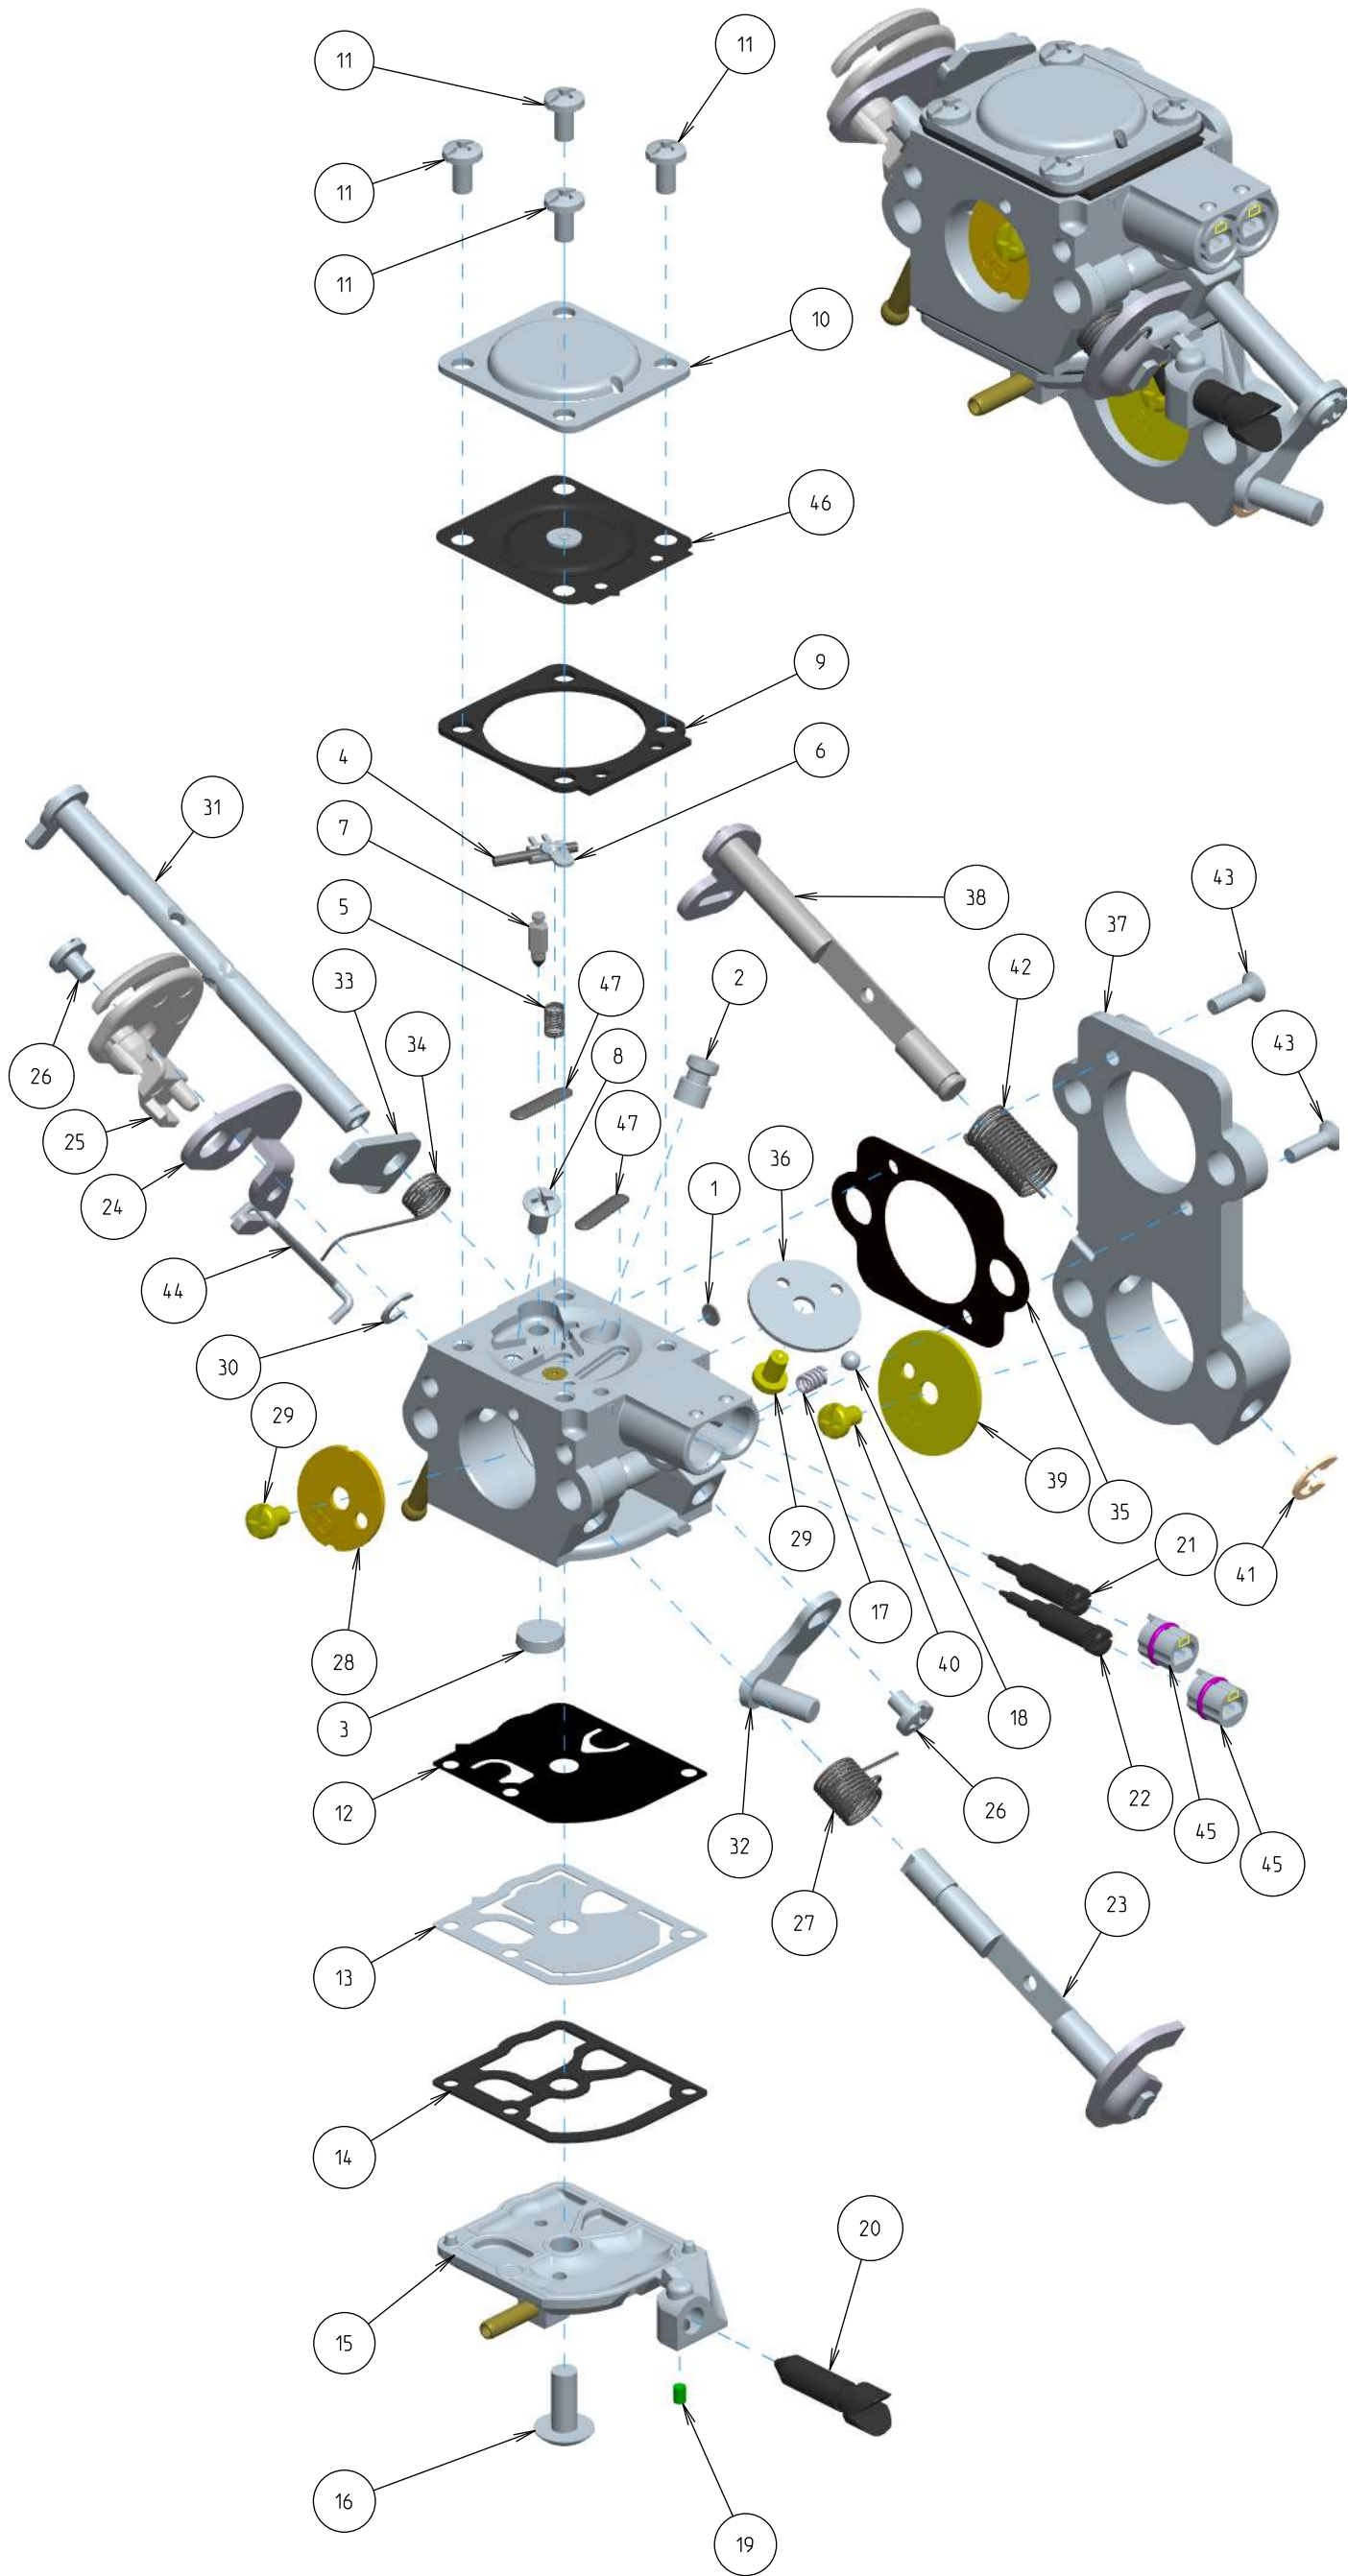

Z014-120-0620-A

ITEM	ZAMA PART NR.	DESCRIPTION
	Z014-120-0620-A	CARBURETOR ASSEMBLY
	Z000 001 K040	REBUILD KIT (1,3,4,5,6,7,9,12,13,14,45,46)
	GND-71	GASKET & DIAPHRAGM KIT (9,12,13,14,45)
	A088003	AIR HEAD BODY ASS'Y (37,38,39,40,41,42)
1	Z000 005 Z013	Plug
2	A007239	NOZZLE ASS'Y, CHECK VALVE
3	Z000 004 Z000	Strainer
4	Z000 021 Z006	Pin
5	Z000 019 Z006	Metering spring
6	Z000 020 Z002	Metering lever
7	Z000 018 Z001	Inlet needle
8	Z000 500 Z001	Metering lever screw
9	0016035	Metering gasket
10	0028039	COVER, METERING
11	Z000 720 Z001	Binding screw vs serration
12	0015047	Pump diaphragm
13	0015080	DIAPHRAGM.BACKUP
14	Z000 023 Z005	Pump gasket
15	Z000 017 A001	Pump cover assy
16	Z000 700 Z000	Truss head screw
17	Z000 038 Z001	Friction Spring
18	Z000 928 Z003	Stainless plug ball
19	Z000 036 Z001	Friction piece
20	0035079	SCREW, THROTTLE ADJUST
21	0030234	SCREW, MAIN MIXTURE
22	0031707	SCREW, IDLE MIXTURE
23	A011704	SHAFT ASS'Y, THROTTLE
24	0012189	LEVER,THROTTLE
25	0012199	LEVER, THROTTLE
26	Z000 710 Z008	Binding head screw
27	0013095	SPRING, THROTTLE RETURN
28	0014120	VALVE, THROTTLE
29	Z000 510 Z000	Valve screw
30	Z000 950 Z003	E-ring
31	A041108	SHAFT ASS'Y, CHOKE
32	A042027	LEVER ASS'Y, CHOKE
33	0042152	LEVER,FAST IDLE
34	0013096	SPRING, CHOKE RETURN
35	0016090	GASKET,AIR HEAD
36	0043010	Choke Valve
37	0088001	BODY, AIR HEAD
38	A011240	SHAFT ASS'Y,AIR HEAD
39	0014098	VALVE, THROTTLE
40	Z000 510 Z000	Valve screw
41	Z000 950 Z000	E-ring
42	0013097	SPRING, AIR HEAD RETURN
43	14902509	SCREW
44	0063027	ROD LINKAGE,AIR HEAD
45	K061002	LIMITER, TAMPER KIT
46	A015016	DIAPHRAGM ASS'Y, METERING
47	0005004	PLUG, WELCH