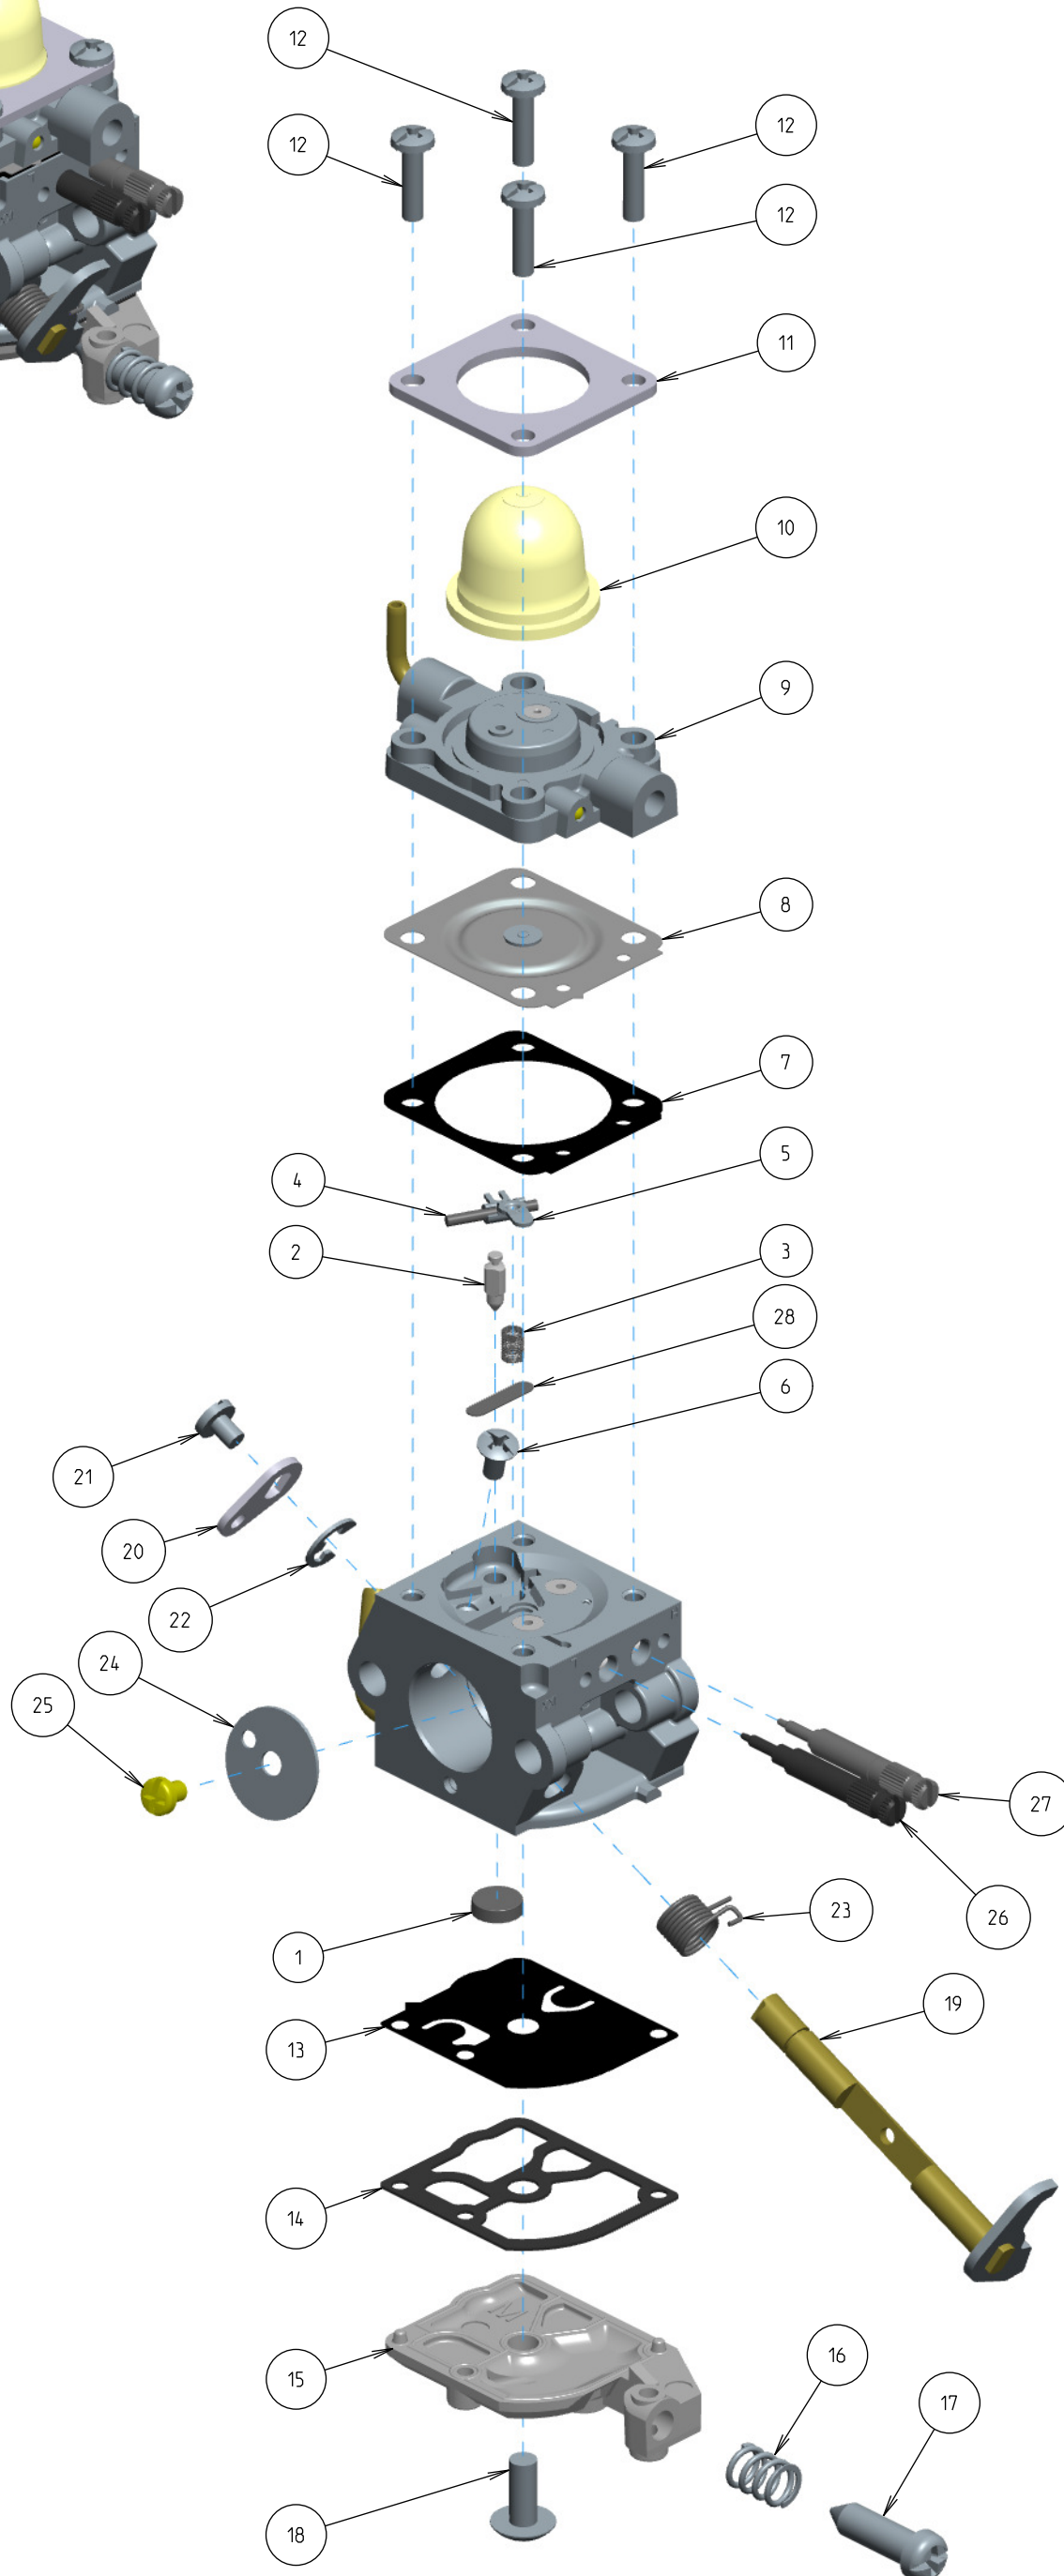

Z011-120-0693-A

ITEM	ZAMA PART NR.	DESCRIPTION
	Z011-120-0693-A	Carburetor
	Z000 001 K159	Rebuilt kit (1,2,3,4,5,7,8,13,14,28)
	Z000 003 K091	Gasket & diaphragm kit (7,8,13,14)
	Z000 017 K011	Pump cover kit (15,16,17)
	Z000 061 Z006	Limiter Cap (H)
	Z000 061 Z001	Limiter Cap (L)
1	Z000 004 Z010	Strainer
2	Z000 018 Z003	Inlet needle
3	Z000 019 Z003	Metering spring
4	Z000 021 Z006	Pin
5	Z000 020 Z002	Metering lever
6	Z000 500 Z001	Metering lever screw
7	Z000 016 Z016	Metering gasket
8	Z000 015 A058	Metering diaphragm assy
9	Z000 056 A035	Base primer assy
10	Z011 057 Z000	Primer bulb
11	Z000 009 Z007	Retainer
12	Z000 720 Z000	Binding screw vs serration
13	Z000 022 Z005	Pump diaphragm
14	Z000 023 Z005	Pump gasket
15	Z000 017 Z013	Pump cover
16	Z000 029 Z008	Adjustment screw spring
17	Z000 035 Z044	Idle speed screw
18	Z000 700 Z000	Truss head screw
19	Z000 011 A057	Throttle shaft assy
20	Z000 012 Z044	Throttle lever
21	Z000 710 Z008	Binding head screw
22	Z000 950 Z000	E-ring
23	Z000 013 Z118	Return spring
24	Z000 014 Z017	Throttle valve
25	Z000 510 Z002	Valve screw
26	Z000 031 Z167	Low speed screw
27	Z000 030 Z139	High speed screw
28	Z000 005 Z021	Plug (Spare parts only)