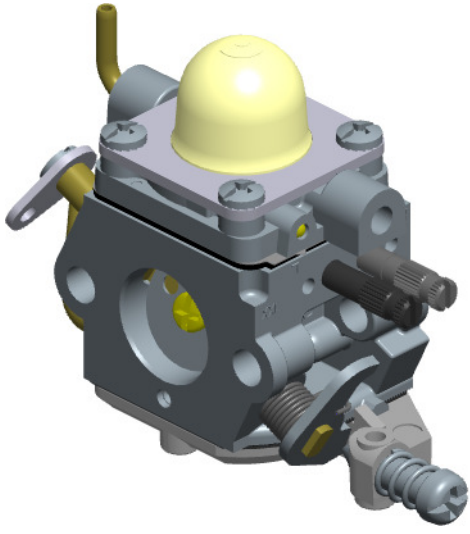

Z011-120-0693-A

ITEM	ZAMA PART NR.	DESCRIPTION
	Z011-120-0693-A	Carburetor
	Z000 001 K159	Rebuilt kit (1,2,3,4,5,7,8,13,14,28)
	Z000 003 K091	Gasket & diaphragm kit (7,8,13,14)
	Z000 017 K011	Pump cover kit (15,16,17)
	Z000 061 Z006	Limiter Cap (H)
	Z000 061 Z001	Limiter Cap (L)
1	Z000 004 Z010	Strainer
2	Z000 018 Z003	Inlet needle
3	Z000 019 Z003	Metering spring
4	Z000 021 Z006	Pin
5	Z000 020 Z002	Metering lever
6	Z000 500 Z001	Metering lever screw
7	Z000 016 Z016	Metering gasket
8	Z000 015 A058	Metering diaphragm assy
9	Z000 056 A035	Base primer assy
10	Z011 057 Z000	Primer bulb
11	Z000 009 Z007	Retainer
12	Z000 720 Z000	Binding screw vs serration
13	Z000 022 Z005	Pump diaphragm
14	Z000 023 Z005	Pump gasket
15	Z000 017 Z013	Pump cover
16	Z000 029 Z008	Adjustment screw spring
17	Z000 035 Z044	Idle speed screw
18	Z000 700 Z000	Truss head screw
19	Z000 011 A057	Throttle shaft assy
20	Z000 012 Z044	Throttle lever
21	Z000 710 Z008	Binding head screw
22	Z000 950 Z000	E-ring
23	Z000 013 Z118	Return spring
24	Z000 014 Z017	Throttle valve
25	Z000 510 Z002	Valve screw
26	Z000 031 Z167	Low speed screw
27	Z000 030 Z139	High speed screw
28	Z000 005 Z021	Plug (Spare parts only)