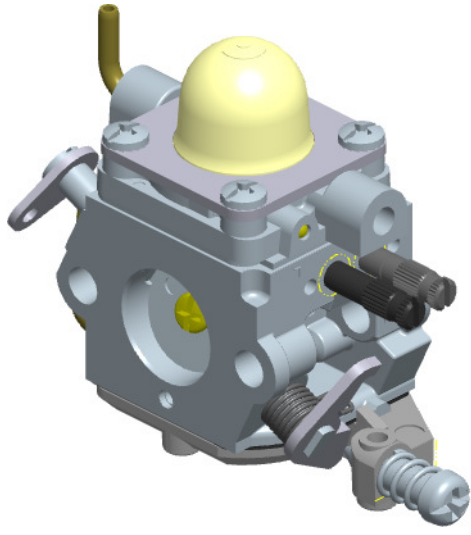

# Z011-120-0684-A

ITEM	ZAMA PART NR.	DESCRIPTION
	Z011-120-0684-A	Carburetor
	Z000 001 K157	Rebuild kit (2,3,4,5,6,7,9,10,15,16)
	Z000 003 K089	Gasket & diaphragm kit (9,10,15,16)
	Z000 017 K011	Pump cover kit (17,18,19)
	Z000 061 Z006	Limiter Cap (H)
	Z000 061 Z001	Limiter Cap (L)
1	Z000 007 A162	Nozzle assy
2	Z000 005 Z034	Plug
3	Z000 004 Z010	Strainer
4	Z000 021 Z006	Pin
5	Z000 019 Z003	Metering spring
6	Z000 020 Z002	Metering lever
7	Z000 018 Z003	Inlet needle
8	Z000 500 Z001	Metering lever screw
9	Z000 016 Z010	Metering gasket
10	Z000 015 A063	Metering diaphragm assy
11	Z000 056 A035	Base primer assy
12	Z011 057 Z000	Primer bulb
13	Z000 009 Z007	Retainer
14	Z000 720 Z000	Binding screw vs serration
15	Z000 022 Z005	Pump diaphragm
16	Z000 023 Z005	Pump gasket
17	Z000 017 Z013	Pump cover
18	Z000 029 Z008	Adjustment screw spring
19	Z000 035 Z044	Idle speed screw
20	Z000 700 Z000	Truss head screw
21	Z000 030 Z137	High speed screw
22	Z000 031 Z167	Low speed screw
23	Z000 011 A055	Throttle shaft assy
24	Z000 950 Z000	E-ring
25	Z000 012 Z044	Throttle lever
26	Z000 710 Z008	Binding head screw
27	Z000 014 Z017	Throttle valve
28	Z000 510 Z002	Valve screw
29	Z000 013 Z118	Return spring