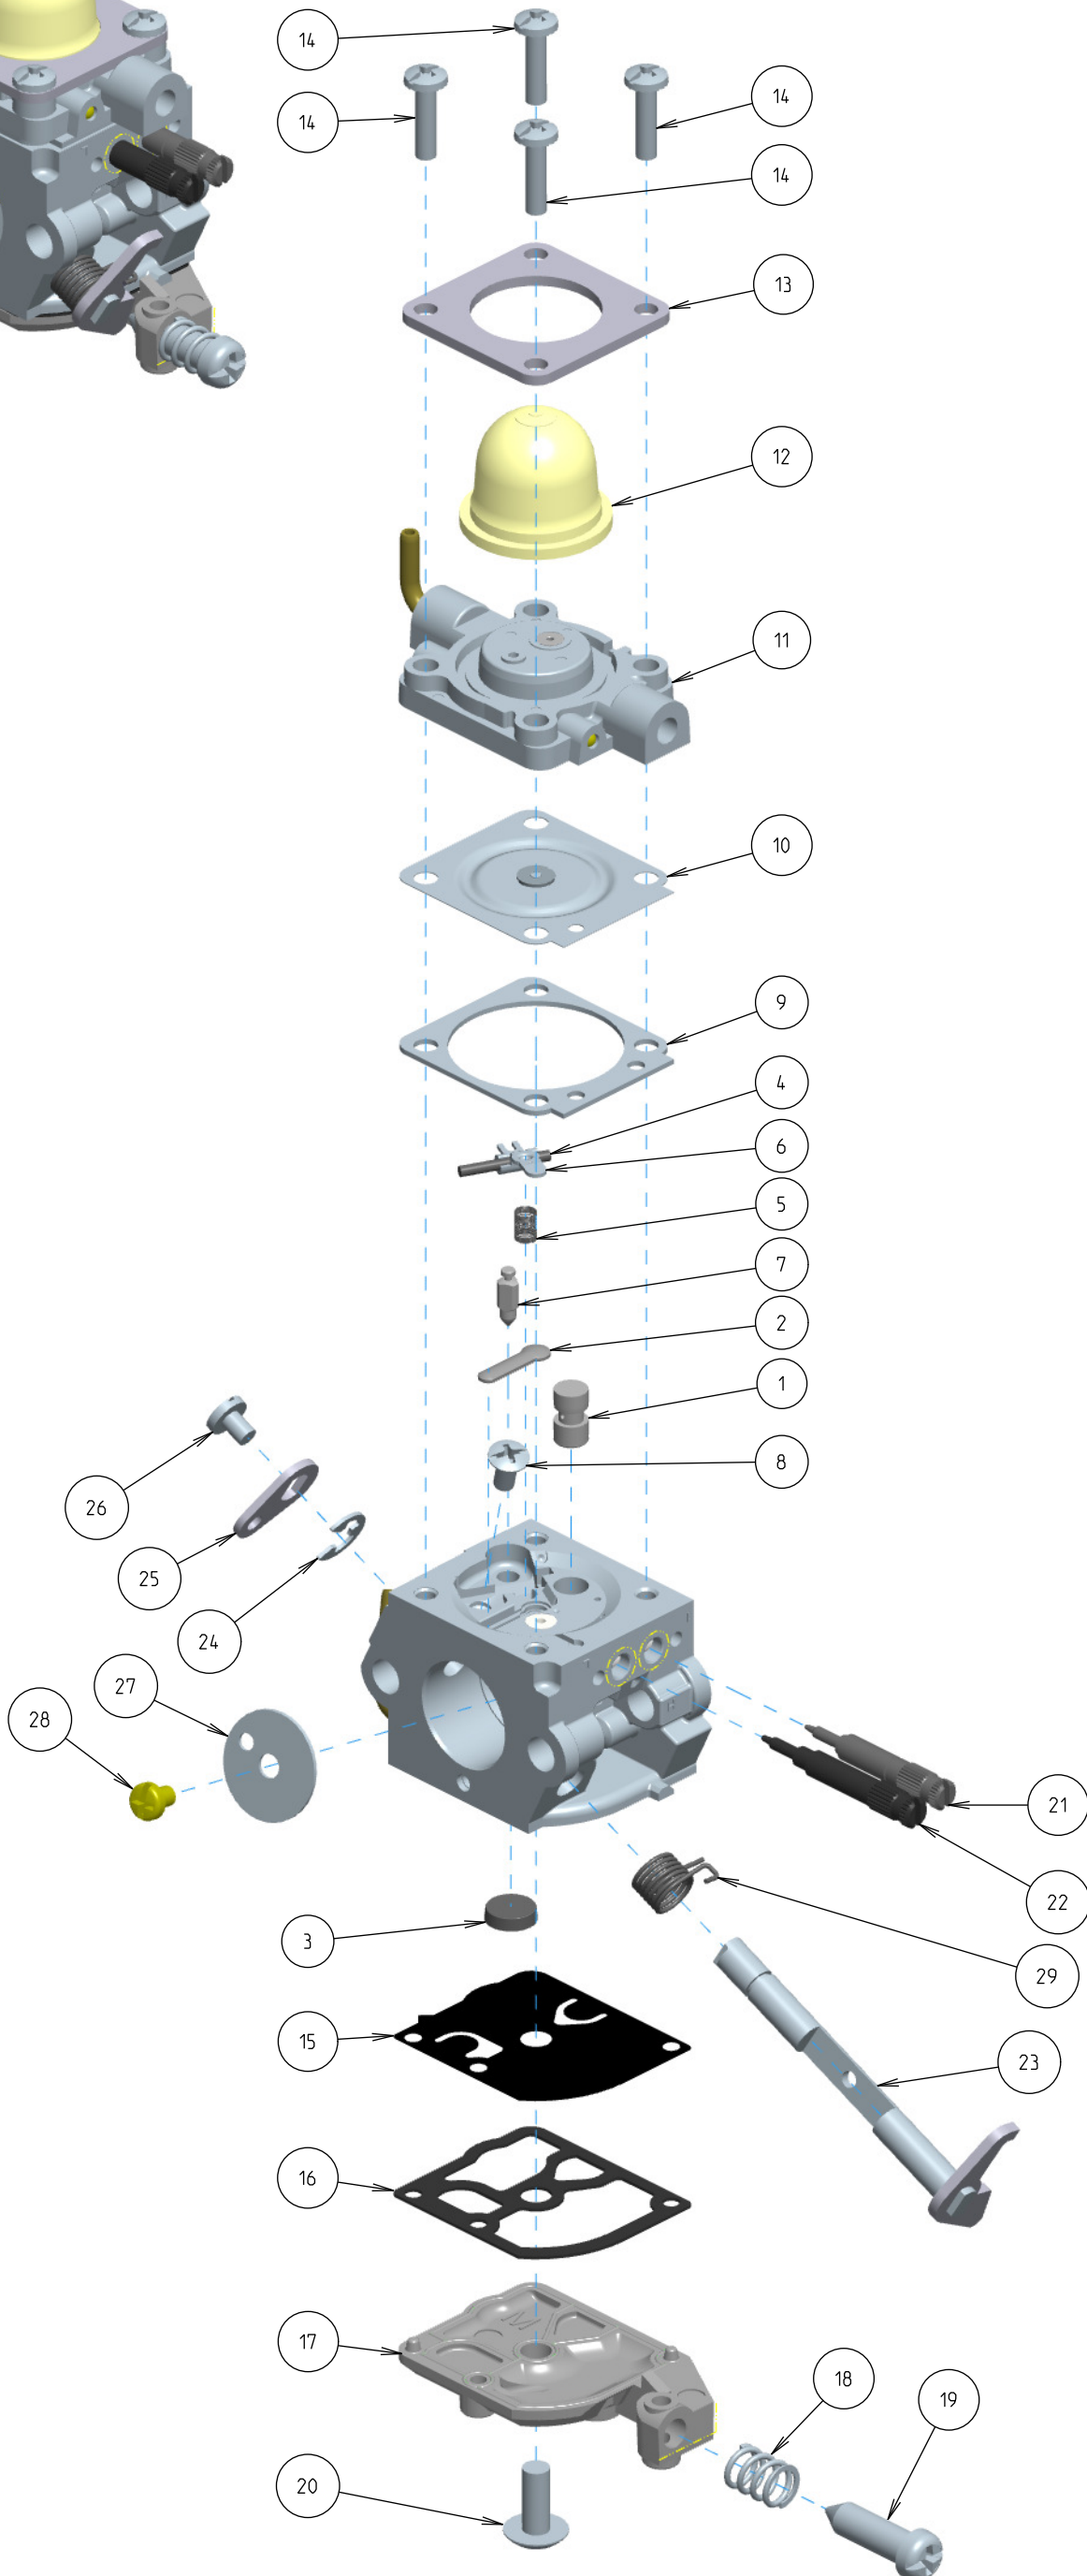

# Z011-120-0684-A

ITEM	ZAMA PART NR.	DESCRIPTION
	Z011-120-0684-A	Carburetor
	Z000 001 K157	Rebuild kit (2,3,4,5,6,7,9,10,15,16)
	Z000 003 K089	Gasket & diaphragm kit (9,10,15,16)
	Z000 017 K011	Pump cover kit (17,18,19)
	Z000 061 Z006	Limiter Cap (H)
	Z000 061 Z001	Limiter Cap (L)
1	Z000 007 A162	Nozzle assy
2	Z000 005 Z034	Plug
3	Z000 004 Z010	Strainer
4	Z000 021 Z006	Pin
5	Z000 019 Z003	Metering spring
6	Z000 020 Z002	Metering lever
7	Z000 018 Z003	Inlet needle
8	Z000 500 Z001	Metering lever screw
9	Z000 016 Z010	Metering gasket
10	Z000 015 A063	Metering diaphragm assy
11	Z000 056 A035	Base primer assy
12	Z011 057 Z000	Primer bulb
13	Z000 009 Z007	Retainer
14	Z000 720 Z000	Binding screw vs serration
15	Z000 022 Z005	Pump diaphragm
16	Z000 023 Z005	Pump gasket
17	Z000 017 Z013	Pump cover
18	Z000 029 Z008	Adjustment screw spring
19	Z000 035 Z044	Idle speed screw
20	Z000 700 Z000	Truss head screw
21	Z000 030 Z137	High speed screw
22	Z000 031 Z167	Low speed screw
23	Z000 011 A055	Throttle shaft assy
24	Z000 950 Z000	E-ring
25	Z000 012 Z044	Throttle lever
26	Z000 710 Z008	Binding head screw
27	Z000 014 Z017	Throttle valve
28	Z000 510 Z002	Valve screw
29	Z000 013 Z118	Return spring