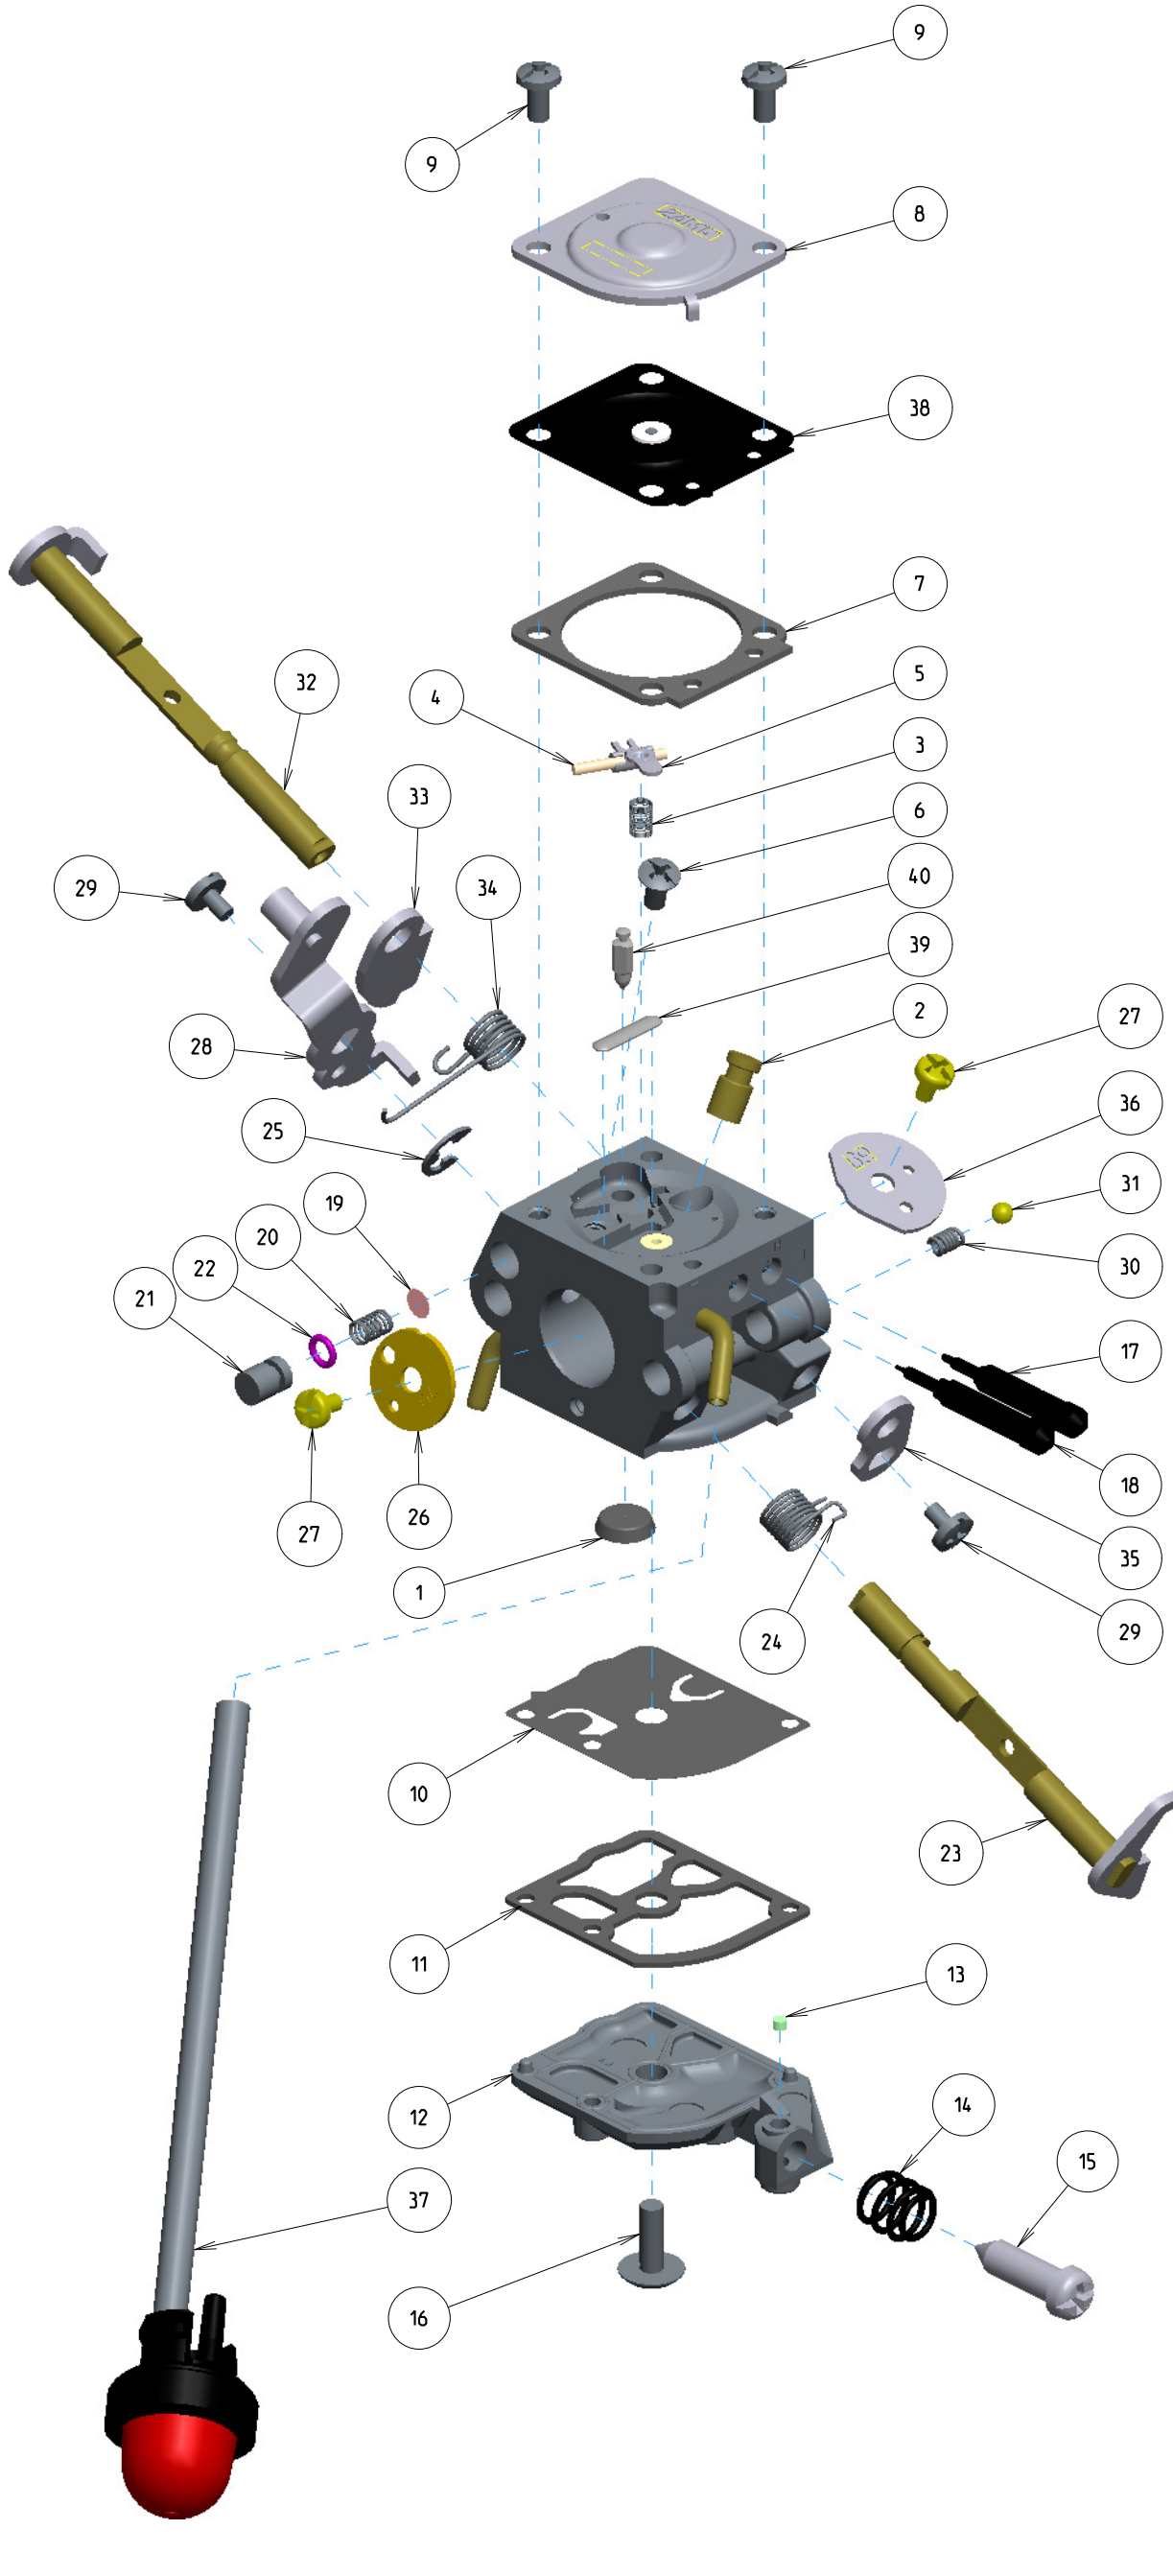

# C1M-W47

ITEM	ZAMA PART NR.	DESCRIPTION
	C1M-W47	CARBURETOR ASSEMBLY
	RB-129	REBUILD KIT (1,3,4,5,7,10,11,38,39,40)
	GND-70	GASKET & DIAPHRAGM KIT (7,10,11,38)
	K017079	COVER KIT, PUMP (12,13,14,15)
1	0004035	STRAINER
2	A007238	NOZZLE ASS'Y, CHECK VALVE
3	0019012	SPRING, METERING LEVER
4	0021001	PIN
5	0020012	LEVER, METERING
6	14803006	SCREW
7	0016035	GASKET, METERING CHAMBER
8	0028049	COVER, METERING
9	17203006	SCREW (WITH SERRATION)
10	0015047	DIAPHRAGM, PUMP
11	0016047	GASKET, PUMP
12	0017091	COVER, PUMP
13	0036001	PIECE, FRICTION
14	0029033	SPRING, TAS
15	0035033	SCREW, THROTTLE ADJUST
16	17004010	SCREW (PUMP COVER)
17	0030197	SCREW, MAIN MIXTURE
18	0031223	SCREW, IDLE MIXTURE
19	0004002	STRAINER
20	0054065	SPRING, PLUNGER RETURN
21	0053047	PLUNGER
22	195503010	O-RING
23	A011703	SHAFT ASSY, THROTTLE
24	0013018	SPRING, THROTTLE RETURN
25	19500040	E-RING
26	0014701	VALVE, THROTTLE
27	156030045	SCREW
28	A012038	LEVER ASS'Y, THROTTLE
29	17103004	SCREW
30	0038001	SPRING, FRICTION
31	19290030	BALL, STEEL
32	A041107	SHAFT ASS'Y, CHOKE
33	0042130	LEVER, CHOKE
34	0013071	SPRING, CHOKE RETURN
35	0042128	LEVER, CHOKE
36	0043069	VALVE, CHOKE
37	K056703	PRIMER KIT, EXTERNAL
38	A015019	DIAPHRAGM ASS'Y, METERING
39	0005004	PLUG, WELCH
40	0018004	VALVE, INLET NEEDLE