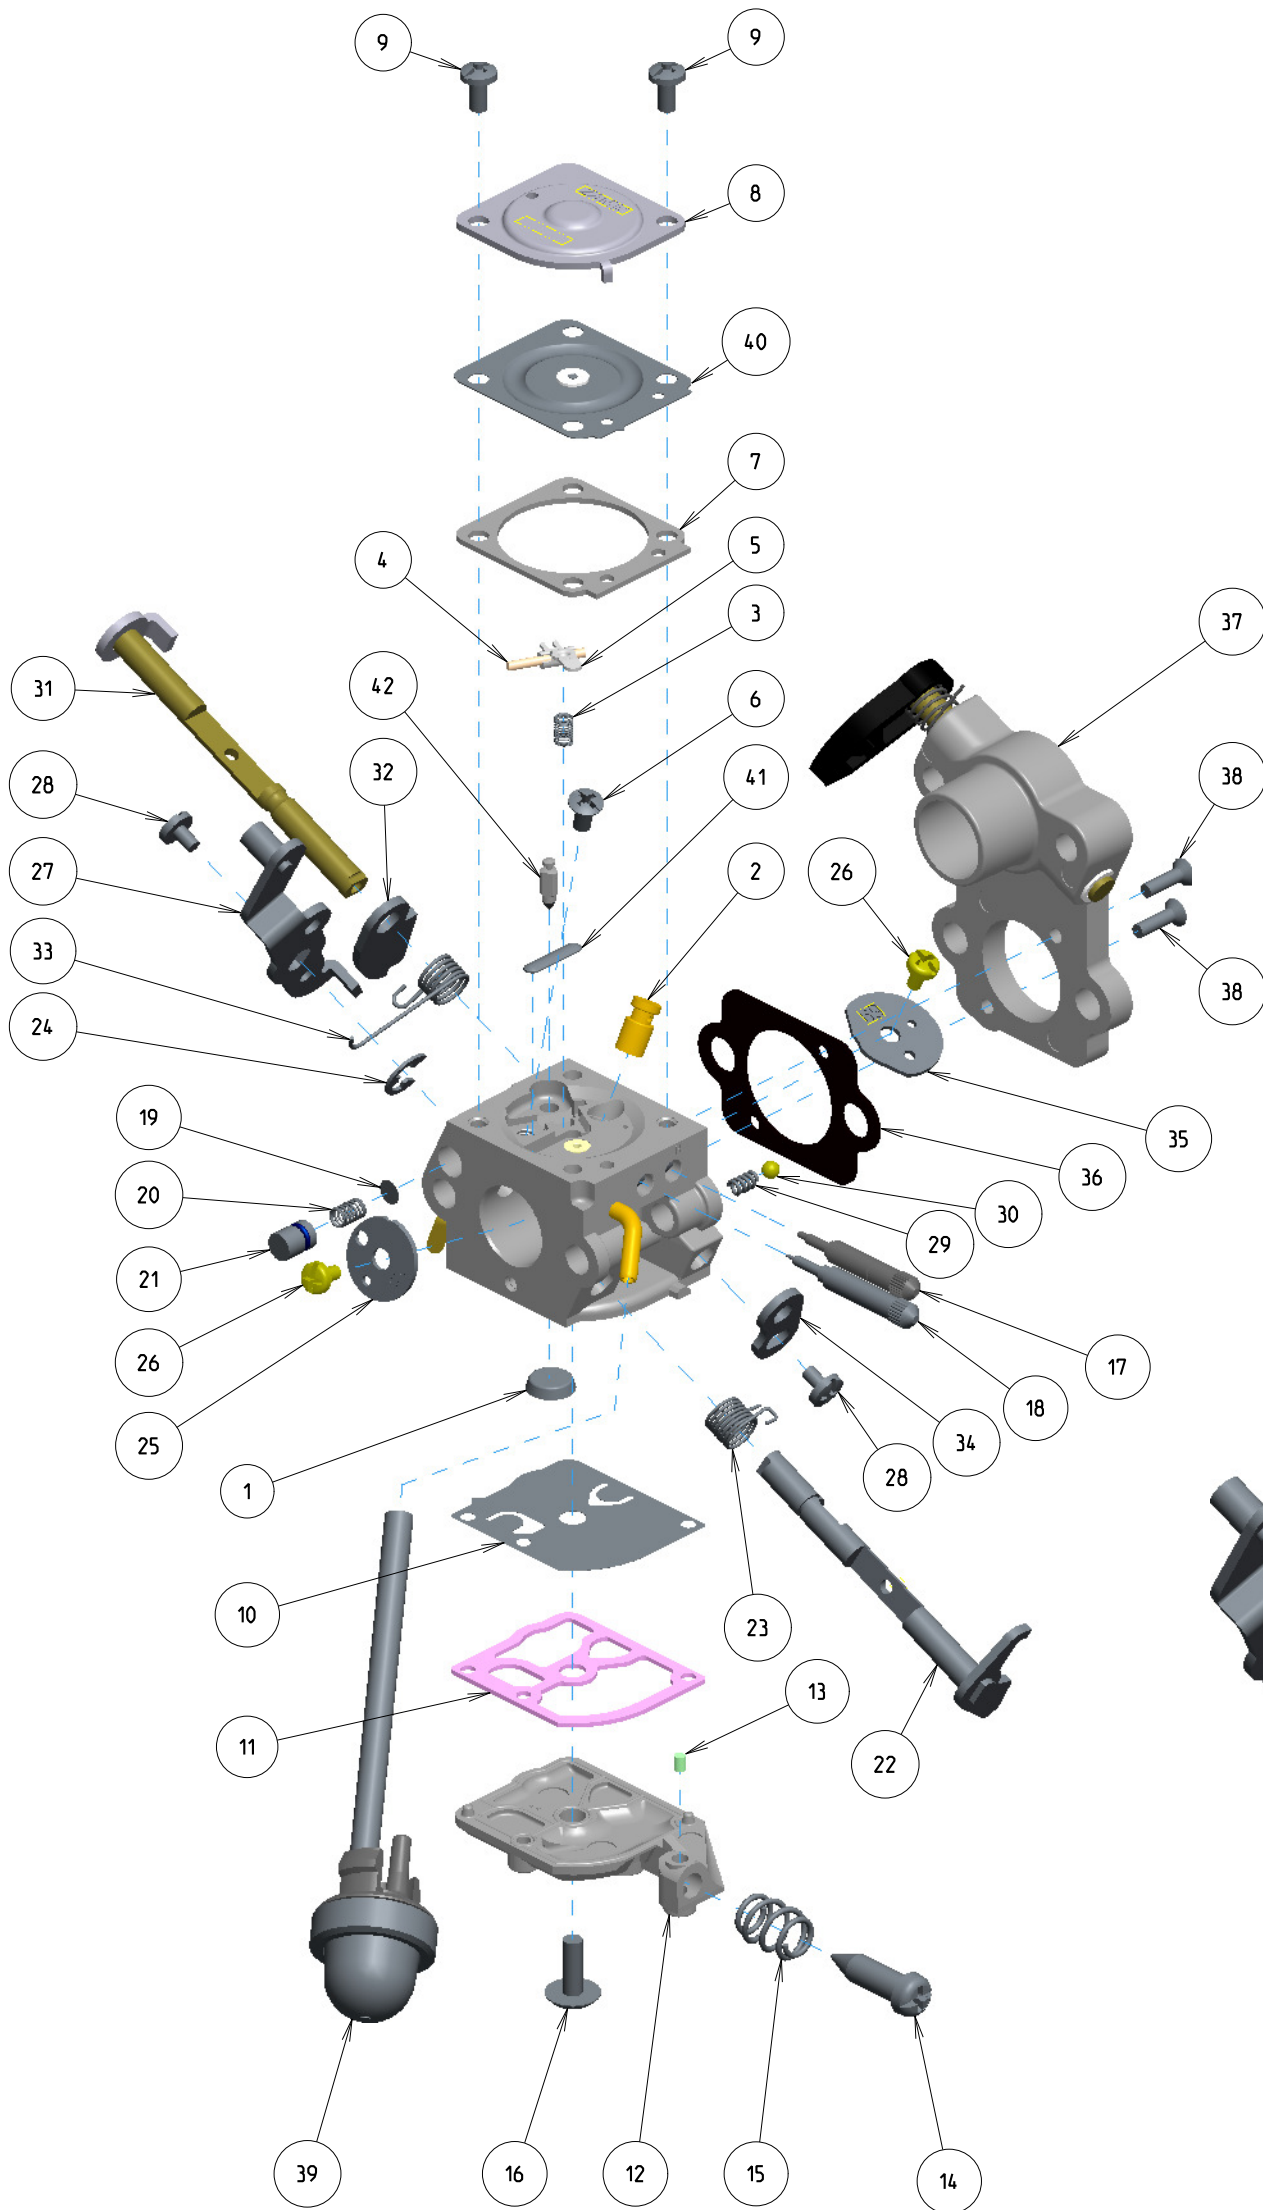

C1M-W26D

ITEM	ZAMA PART NR.	DESCRIPTION
	C1M-W26D	CARBURETOR ASSEMBLY
	RB-129	REBUILD KIT (1.3.4.5.7.10.11.40.41.42)
	GND-70	GASKET & DIAPHRAGM KIT (7.10.11.40)
	K01700709	COVER KIT, PUMP (12.13.14.15)
1	0004035	STRAINER
2	A00700716	NOZZLE ASS'Y, CHECK VALVE
3	0019012	SPRING, METERING LEVER
4	0021001	PIN
5	0020012	LEVER, METERING
6	14803006	SCREW (METERING LEVER PIN)
7	0016035	GASKET, METERING CHAMBER
8	0028049	COVER, METERING
9	17203006	SCREW (WITH SERRATION)
10	0015047	DIAPHRAGM, PUMP
11	0016047	GASKET, PUMP
12	0017091	COVER, PUMP
13	0036001	PIECE, FRICTION
14	Z03500703	SCREW, THROTTLE ADJUST
15	0029033	SPRING, TAP
16	17004010	SCREW (PUMP COVER)
17	0030197	SCREW, MAIN MIXTURE
18	Z03100713	SCREW, IDLE MIXTURE
19	0004002	STRAINER
20	0054065	SPRING, PLUNGER RETURN
21	K05300702	PLUNGER KIT
22	A011234	SHAFT ASSY, THROTTLE
23	0013018	SPRING, THROTTLE RETURN
24	19500040	E-RING
25	Z01400713	VALVE, THROTTLE
26	156030045	SCREW
27	A012033	LEVER ASS'Y, THROTTLE
28	17103004	SCREW
29	0038001	SPRING, FRICTION
30	19290030	BALL, STEEL
31	A041107	SHAFT ASS'Y, CHOKE
32	0042130	LEVER, CHOKE
33	0013071	SPRING, CHOKE RETURN
34	0042128	LEVER, CHOKE
35	0043069	VALVE, CHOKE
36	0016090	GASKET, AIR HEAD
37	A088002	AIR HEAD BODY ASS'Y
38	14902509	SCREW
39	K056044	PRIMER KIT, EXTERNAL
40	A015019	DIAPHRAGM ASS'Y, METERING
41	0005004	PLUG, WELCH
42	0018004	VALVE, INLET NEEDLE