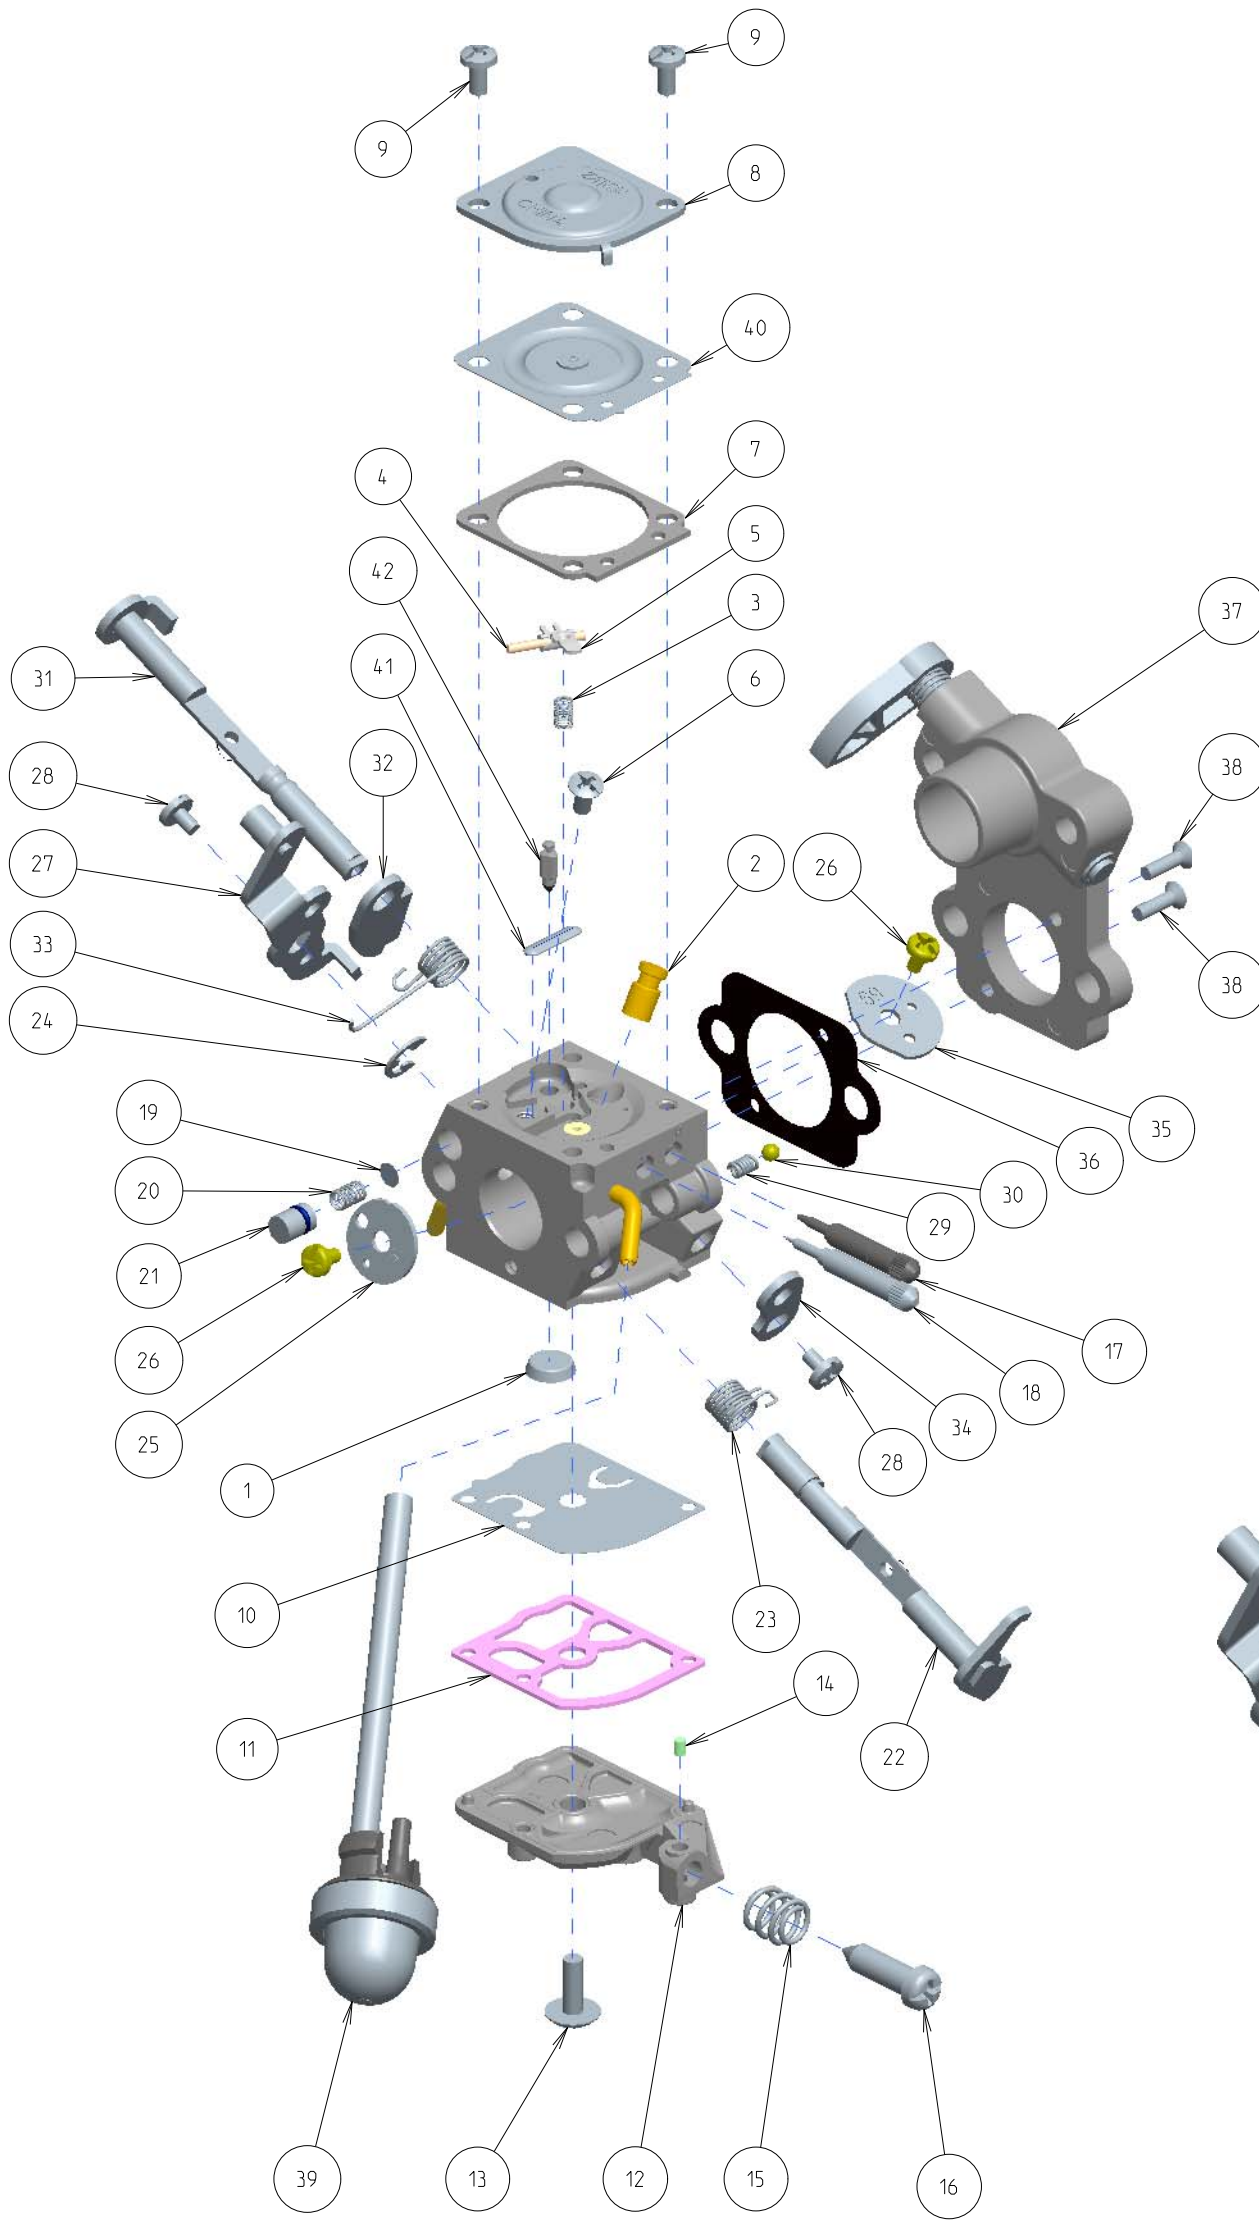

C1M-W26C

ITEM	ZAMA PART NR.	DESCRIPTION
	C1M-W26C	CARBURETOR ASSEMBLY
	RB-129	REBUILD KIT (1,3,4,5,7,10,11,36,40,41,42)
	GND-70	GASKET & DIAPHRAGM KIT (7,10,11,36,40)
	K017079	COVER KIT, PUMP (12,14,15,16)
1	0004035	STRAINER
2	A007238	NOZZLE ASS'Y, CHECK VALVE
3	0019012	SPRING, METERING LEVER
4	0021001	PIN
5	0020012	LEVER, METERING
6	14803006	SCREW
7	0016035	GASKET, METERING CHAMBER
8	0028049	COVER, METERING
9	17203006	SCREW (WITH SERRATION)
10	0015047	DIAPHRAGM, PUMP
11	0016047	GASKET, PUMP
12	0017091	COVER, PUMP
13	17004010	SCREW (PUMP COVER)
14	0036001	PIECE, FRICTION
15	0029033	SPRING, TAP
16	0035033	SCREW, THROTTLE ADJUST
17	0030197	SCREW, MAIN MIXTURE
18	0031223	SCREW, IDLE MIXTURE
19	0004002	STRAINER
20	0054065	SPRING, PLUNGER RETURN
21	K053031	PLUNGER KIT
22	A011234	SHAFT ASSY, THROTTLE
23	0013018	SPRING, THROTTLE RETURN
24	19500040	E-RING
25	0014118	VALVE, THROTTLE
26	156030045	SCREW
27	A012033	LEVER ASS'Y, THROTTLE
28	17103004	SCREW
29	0038001	SPRING, FRICTION
30	19290030	BALL, STEEL
31	A041107	SHAFT ASS'Y, CHOKE
32	0042130	LEVER, CHOKE
33	0013071	SPRING, CHOKE RETURN
34	0042128	LEVER, CHOKE
35	0043069	VALVE, CHOKE
36	0016090	GASKET, AIR HEAD
37	A088002	AIR HEAD BODY ASS'Y
38	14902509	SCREW
39	K056044	PRIMER KIT, EXTERNAL
40	A015019	DIAPHRAGM ASS'Y, METERING
41	0005004	PLUG, WELCH
42	0018004	VALVE, INLET NEEDLE