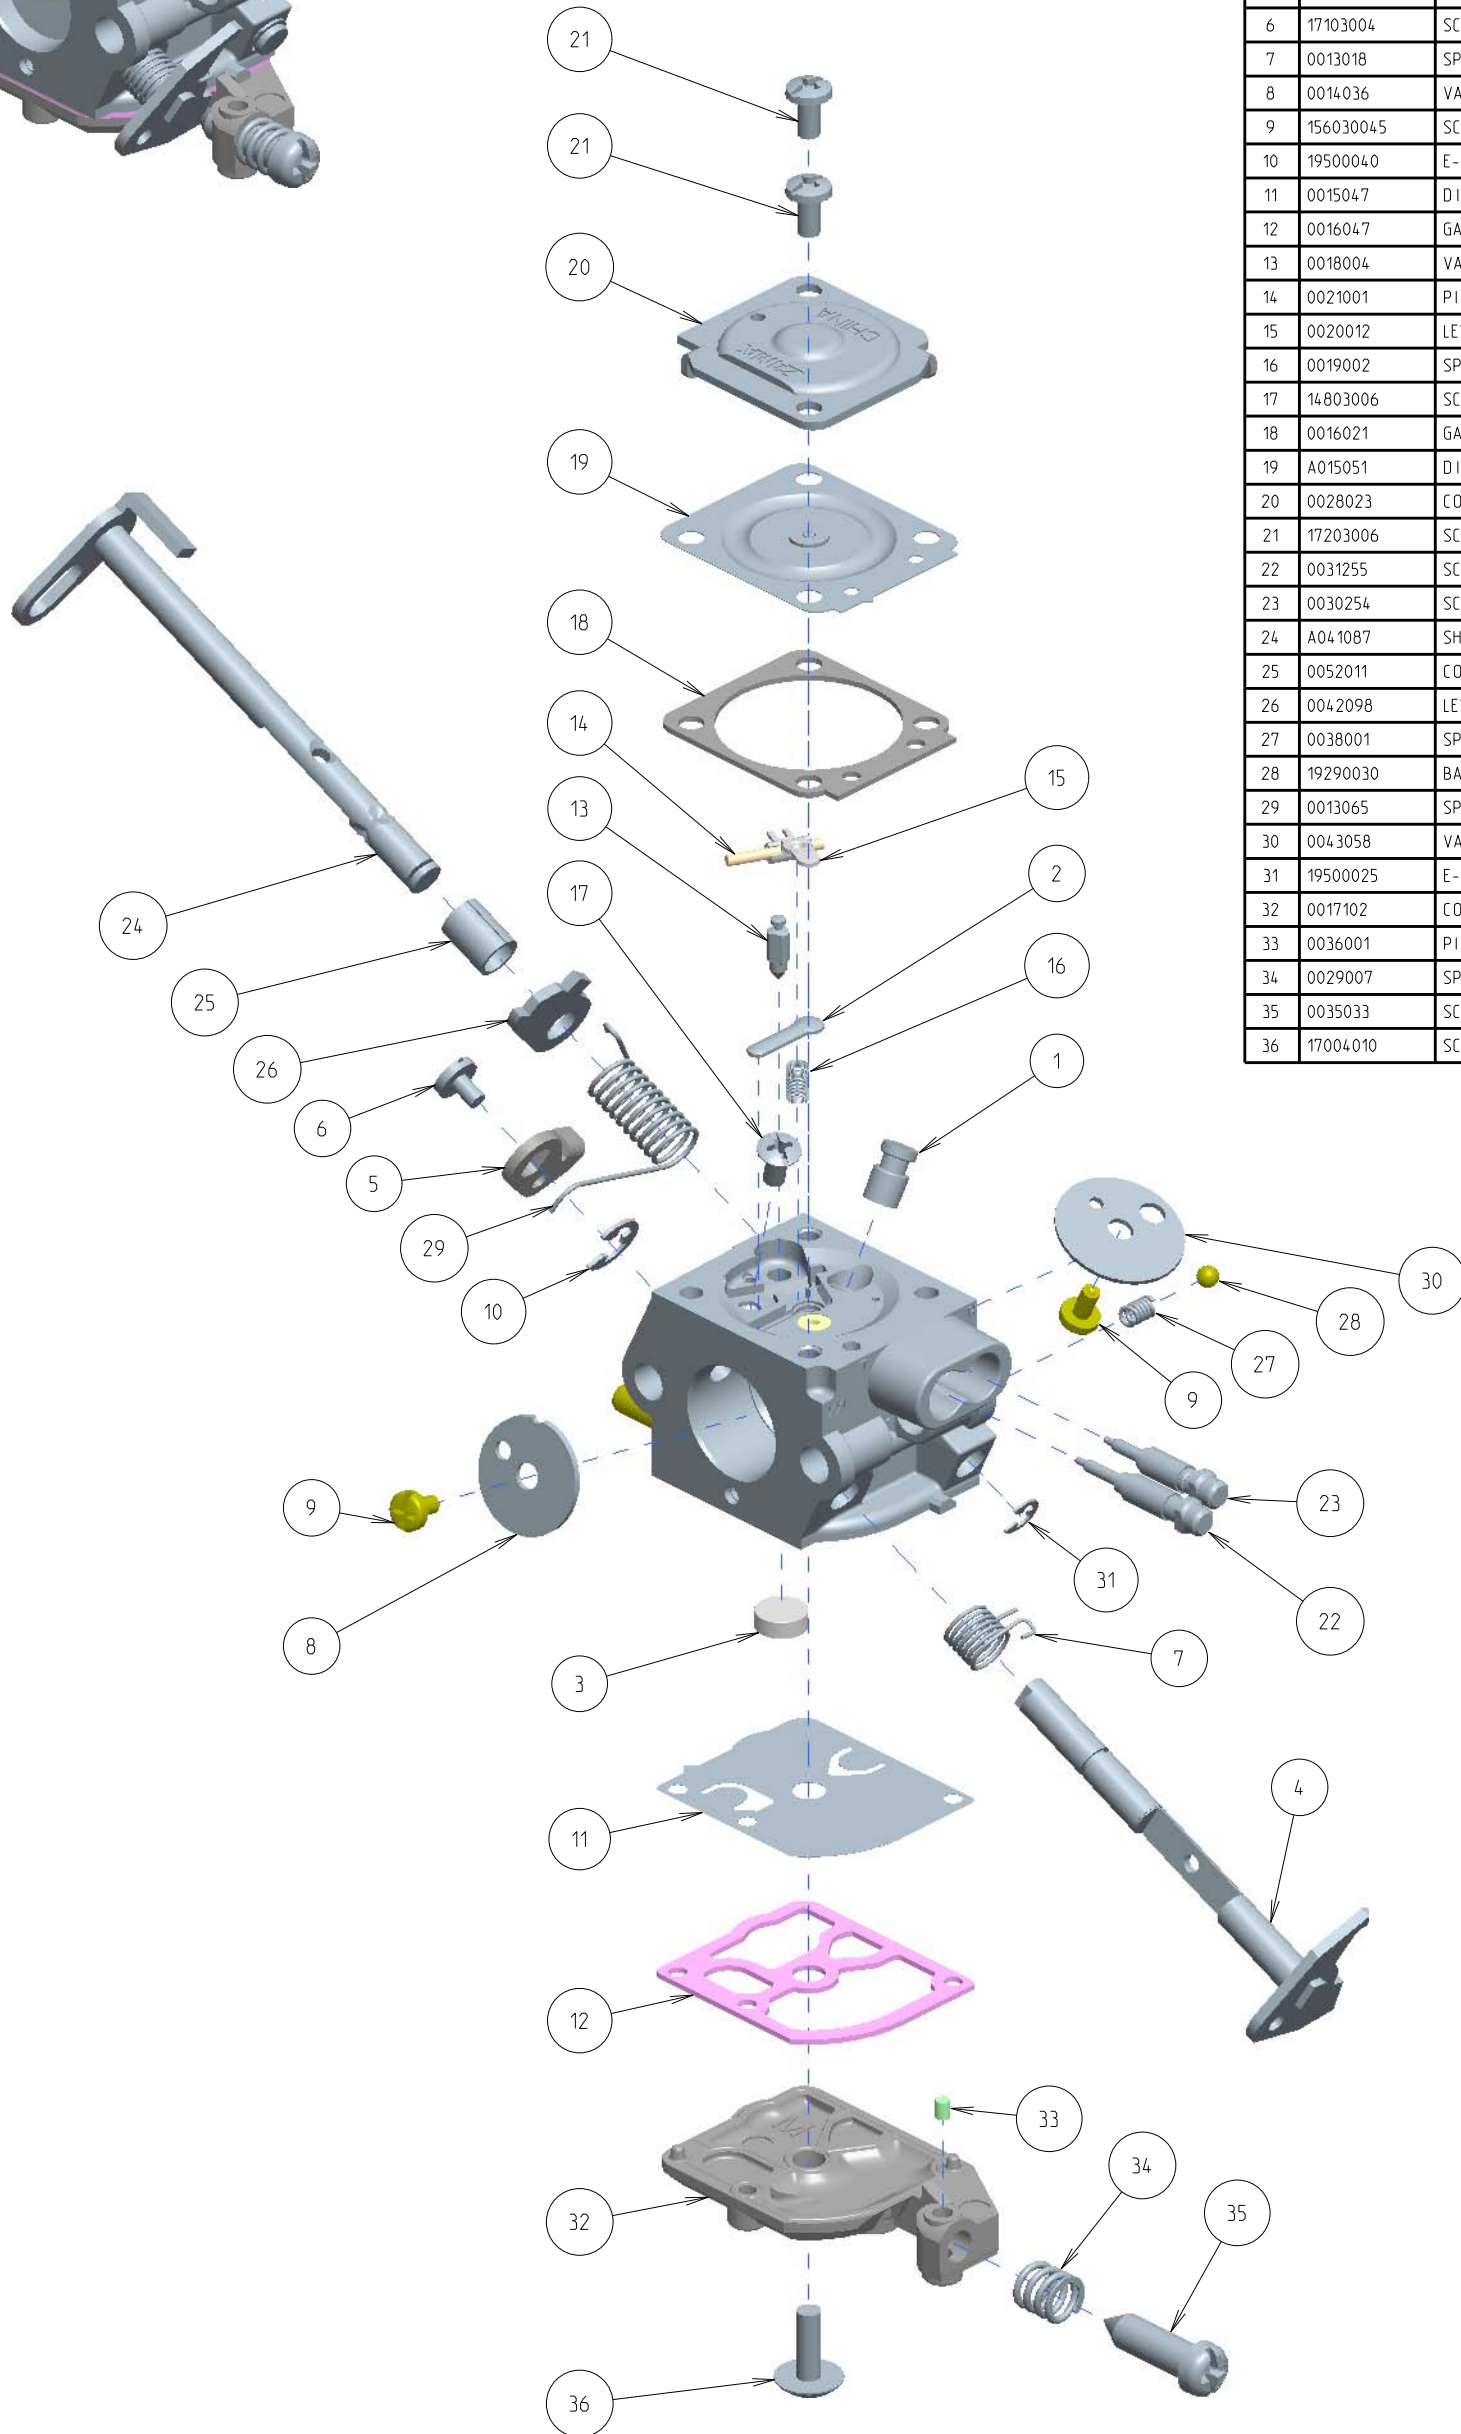

C1M-H65

ITEM	ZAMA PART NR.	DESCRIPTION
	C1M-H65	CARBURETOR ASSEMBLY
	RB-159	REBUILD KIT (2,3,11,12,13,14,15,16,18,19)
	GND-90	GASKET & DIAPHRAGM KIT (11,12,18,19)
	K017091	COVER KIT, PUMP (32,33,34,35)
1	A007169	NOZZLE ASS'Y, CHECK VALVE
2	0005005	PLUG, WELCH
3	0004009	STRAINER
4	A011176	SHAFT ASS'Y THROTTLE
5	0012166	LEVER, THROTTLE
6	17103004	SCREW
7	0013018	SPRING, THROTTLE RETURN
8	0014036	VALVE, THROTTLE
9	156030045	SCREW
10	19500040	E-RING
11	0015047	DIAPHRAGM,PUMP
12	0016047	GASKET,PUMP
13	0018004	VALVE,INLET NEEDLE
14	0021001	PIN
15	0020012	LEVER,METERING
16	0019002	SPRING, METERING LEVER
17	14803006	SCREW
18	0016021	GASKET,METERING CHAMBER
19	A015051	DIAPHRAGM ASS'Y, METERING
20	0028023	COVER, METERING
21	17203006	SCREW (WITH SERRATION)
22	0031255	SCREW, IDLE MIXTURE
23	0030254	SCREW, MAIN MIXTURE
24	A041087	SHAFT ASS'Y, CHOKE
25	0052011	COLLAR
26	0042098	LEVER,CHOKE
27	0038001	SPRING, FRICTION
28	19290030	BALL, STEEL
29	0013065	SPRING, CHOKE RETURN
30	0043058	VALVE, CHOKE
31	19500025	E-RING
32	0017102	COVER,PUMP
33	0036001	PIECE, FRICTION
34	0029007	SPRING, ADJUST SCREW
35	0035033	SCREW, THROTTLE ADJUST
36	17004010	SCREW (PUMP COVER)