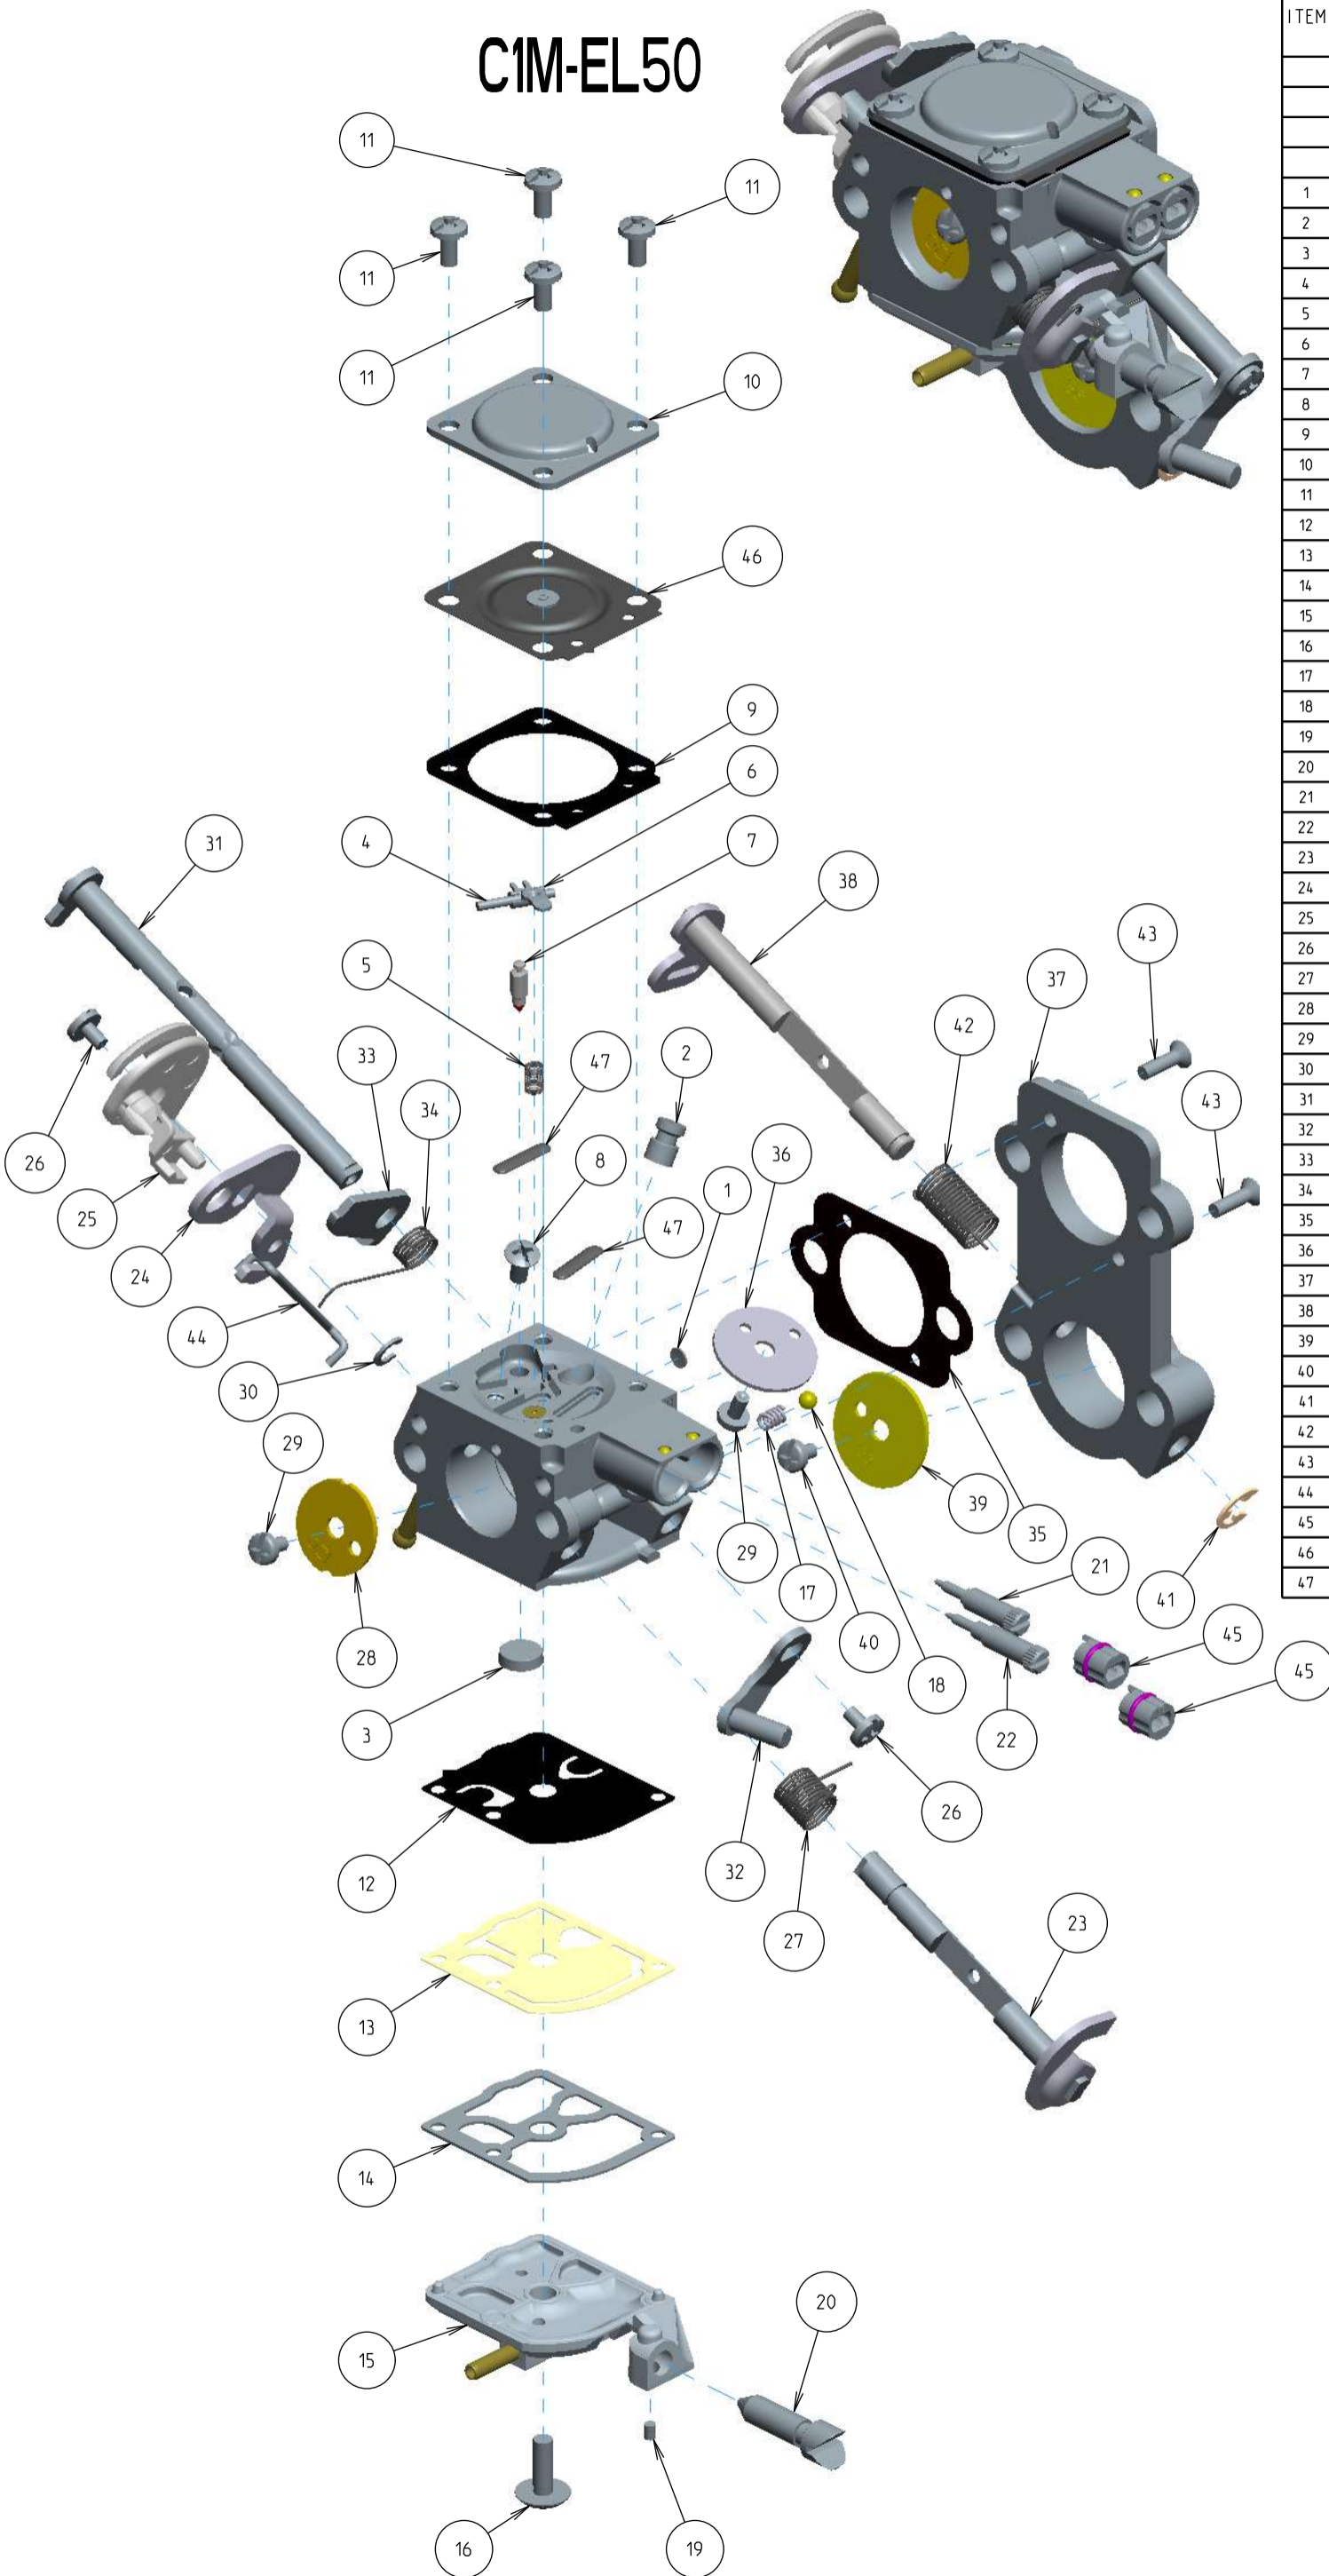

C1M-EL50

ITEM	ZAMA PART NR.	DESCRIPTION
	C1M-EL50	CARBURETOR ASSEMBLY
	RB-130	REBUILD KIT (1.3.4.5.6.7.9.12.13.14.45.46)
	GND-71	GASKET & DIAPHRAGM KIT (9.12.13.14.45)
	A088003	AIR HEAD BODY ASS'Y (37.38.39.40.41.42)
1	0005009	PLUG, WELCH
2	A007239	NOZZLE ASS'Y, CHECK VALVE
3	0004011	STRAINER
4	0021001	PIN
5	0019011	SPRING, METERING LEVER
6	0020012	LEVER, METERING
7	0018004	VALVE, INLET NEEDLE
8	14803006	SCREW (METERING LEVER PIN)
9	0016035	GASKET, METERING CHAMBER
10	0028039	COVER, METERING
11	17203006	SCREW (WITH SERRATION)
12	0015047	DIAPHRAGM, PUMP
13	0015080	DIAPHRAGM, BACKUP
14	0016033	GASKET, PUMP
15	A017046	COVER ASS'Y, PUMP
16	17004010	SCREW (PUMP COVER)
17	0038001	SPRING, FRICTION
18	19290030	BALL, STEEL
19	0036001	PIECE, FRICTION
20	0035079	SCREW, THROTTLE ADJUST
21	0030234	SCREW, MAIN MIXTURE
22	0031707	SCREW, IDLE MIXTURE
23	A011704	SHAFT ASS'Y, THROTTLE
24	0012189	LEVER, THROTTLE
25	0012199	LEVER, THROTTLE
26	17103004	SCREW
27	0013095	SPRING, THROTTLE RETURN
28	0014120	VALVE, THROTTLE
29	156030045	SCREW
30	19510040	E-RING
31	A041108	SHAFT ASS'Y, CHOKE
32	A042027	LEVER ASS'Y, CHOKE
33	0042152	LEVER, FAST IDLE
34	0013096	SPRING, CHOKE RETURN
35	0016090	GASKET, AIR HEAD
36	0043010	VALVE, CHOKE
37	0088001	BODY, AIR HEAD
38	A011240	SHAFT ASS'Y, AIR HEAD
39	0014098	VALVE, THROTTLE
40	156030045	SCREW
41	19500040	E-RING
42	0013097	SPRING, AIR HEAD RETURN
43	14902509	SCREW
44	0063027	ROD LINKAGE, AIR HEAD
45	K061002	LIMITER, TAMPER KIT
46	A015016	DIAPHRAGM ASS'Y, METERING
47	0005004	PLUG, WELCH