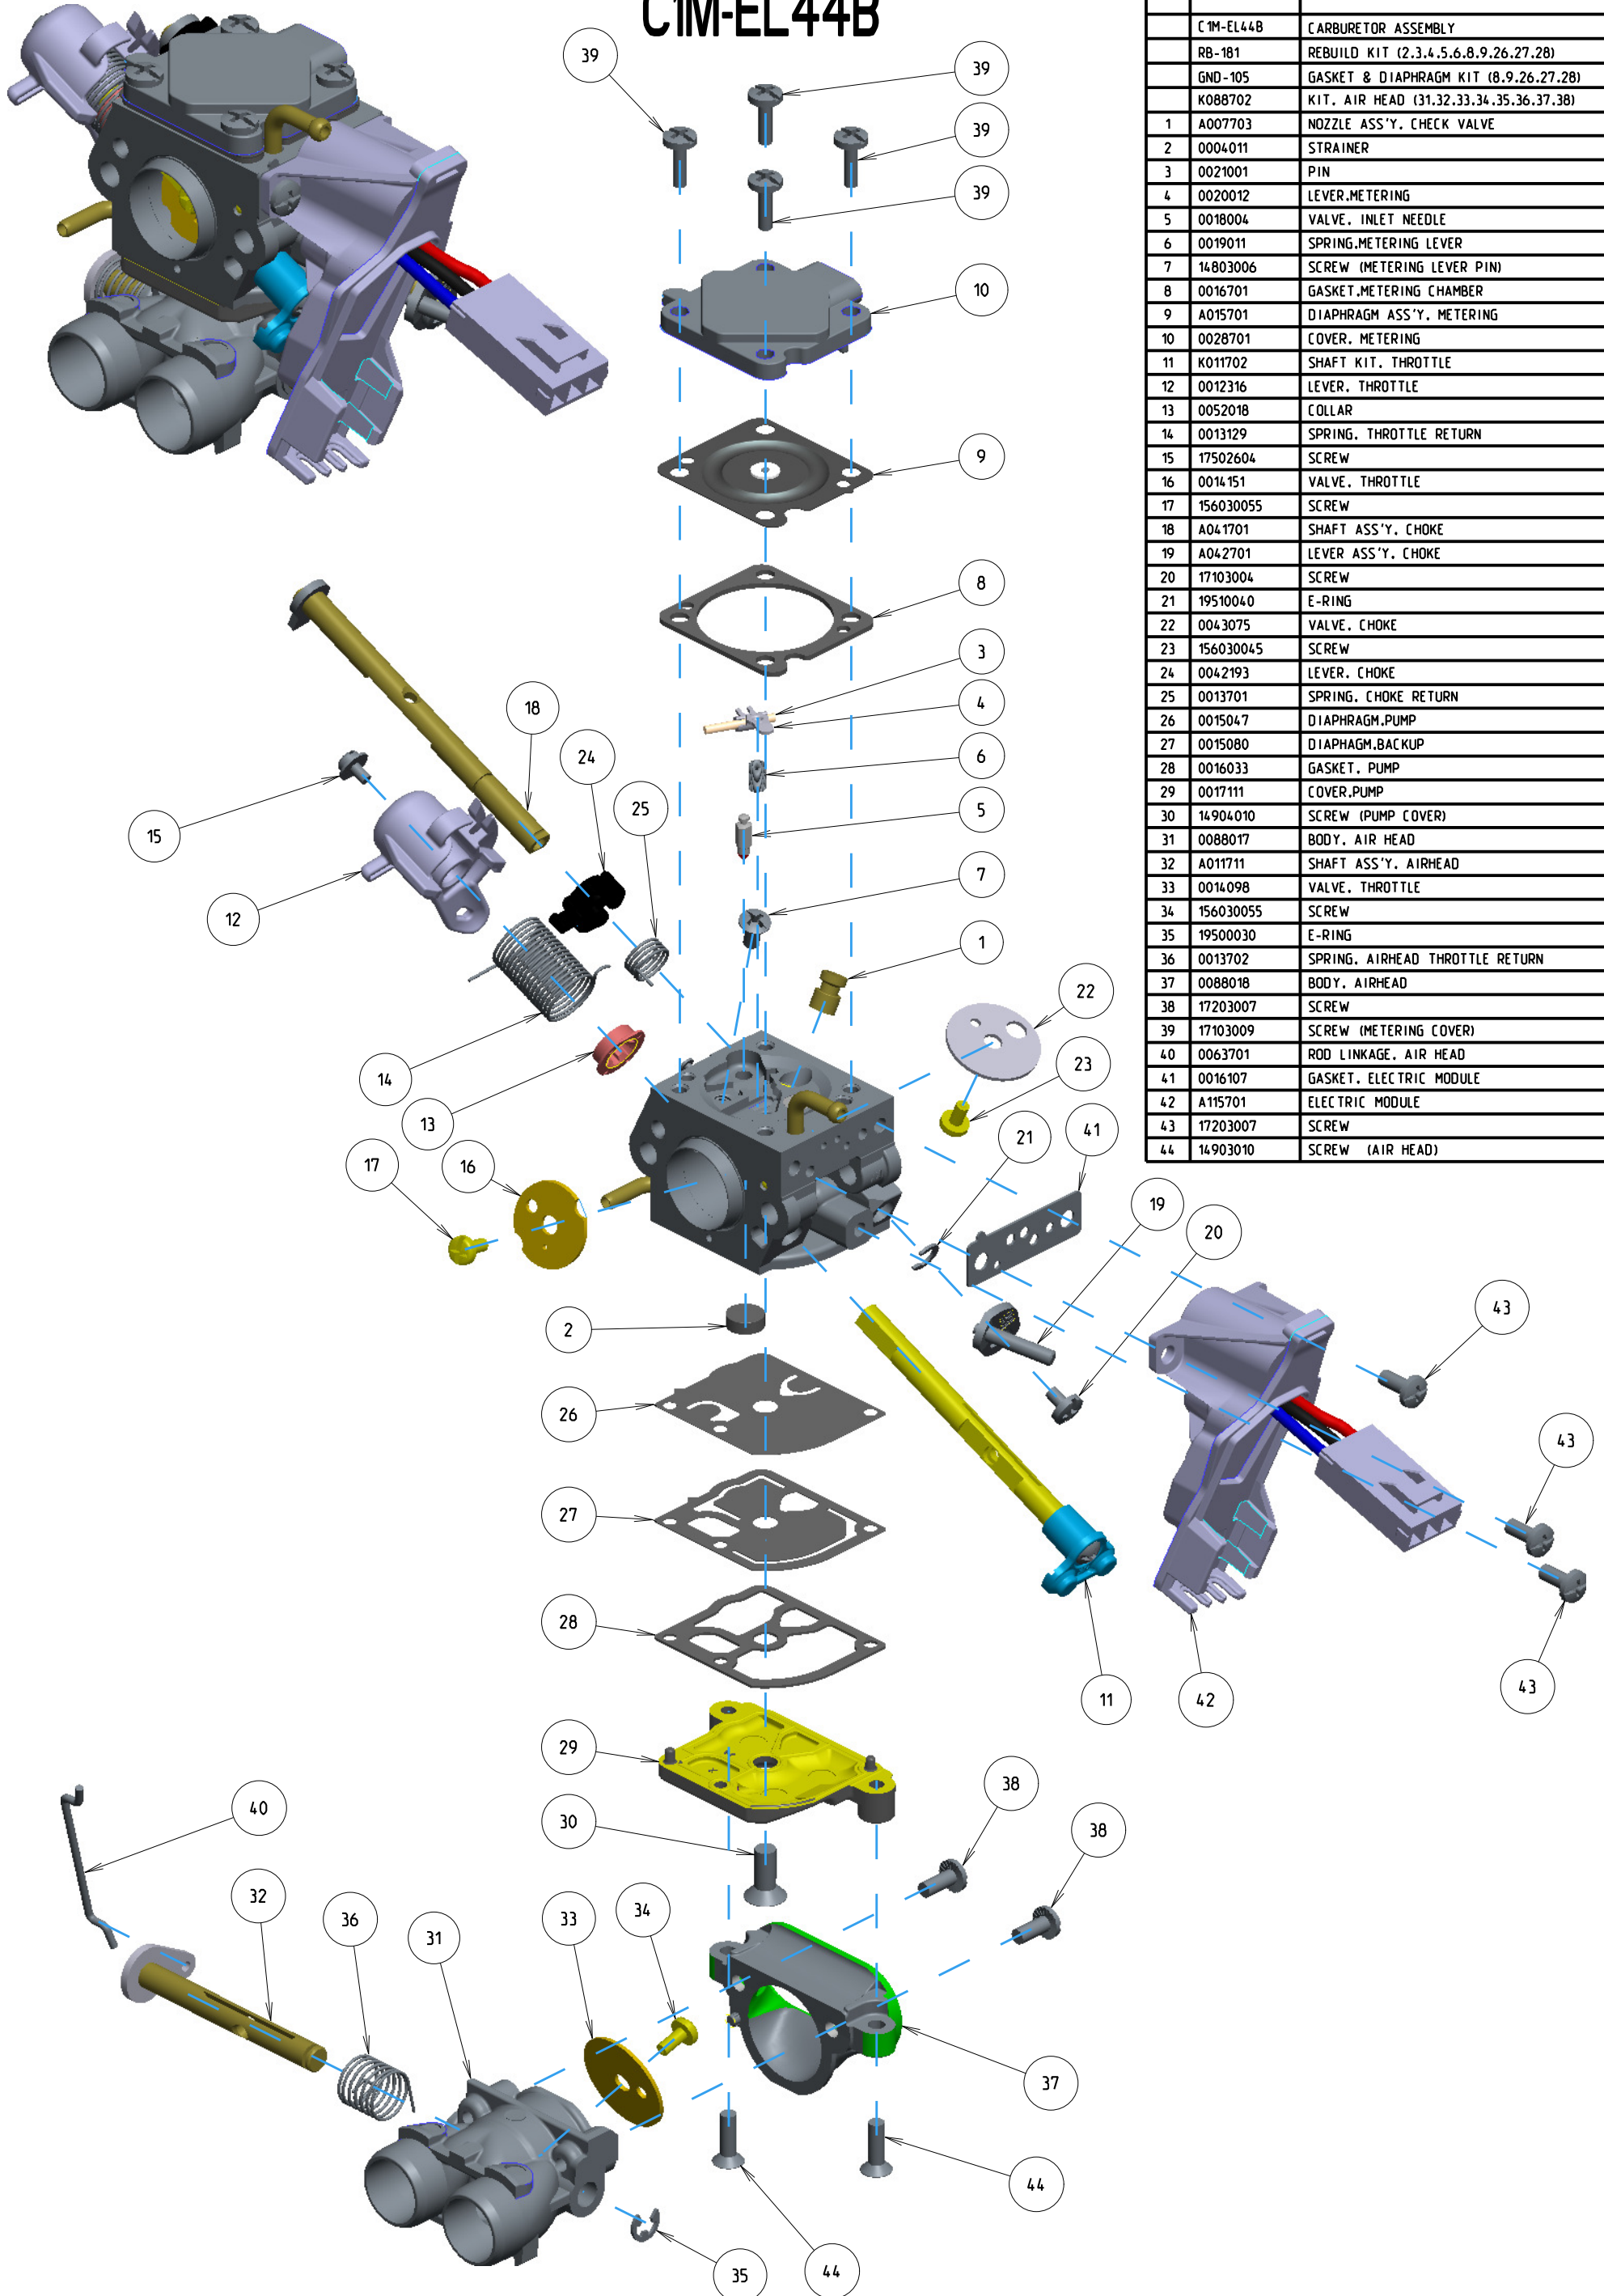

C1M-EL44B

ITEM	ZAMA PART NR.	DESCRIPTION
	C1M-EL44B	CARBURETOR ASSEMBLY
	RB-181	REBUILD KIT (2.3.4.5.6.8.9.26.27.28)
	GND-105	GASKET & DIAPHRAGM KIT (8.9.26.27.28)
	K088702	KIT. AIR HEAD (31.32.33.34.35.36.37.38)
1	A007703	NOZZLE ASS'Y. CHECK VALVE
2	0004011	STRAINER
3	0021001	PIN
4	0020012	LEVER.METERING
5	0018004	VALVE. INLET NEEDLE
6	0019011	SPRING.METERING LEVER
7	14803006	SCREW (METERING LEVER PIN)
8	0016701	GASKET.METERING CHAMBER
9	A015701	DIAPHRAGM ASS'Y. METERING
10	0028701	COVER. METERING
11	K011702	SHAFT KIT. THROTTLE
12	0012316	LEVER. THROTTLE
13	0052018	COLLAR
14	0013129	SPRING. THROTTLE RETURN
15	17502604	SCREW
16	0014151	VALVE. THROTTLE
17	156030055	SCREW
18	A041701	SHAFT ASS'Y. CHOKE
19	A042701	LEVER ASS'Y. CHOKE
20	17103004	SCREW
21	19510040	E-RING
22	0043075	VALVE. CHOKE
23	156030045	SCREW
24	0042193	LEVER. CHOKE
25	0013701	SPRING. CHOKE RETURN
26	0015047	DIAPHRAGM.PUMP
27	0015080	DIAPHRAGM.BACKUP
28	0016033	GASKET. PUMP
29	0017111	COVER.PUMP
30	14904010	SCREW (PUMP COVER)
31	0088017	BODY. AIR HEAD
32	A011711	SHAFT ASS'Y. AIRHEAD
33	0014098	VALVE. THROTTLE
34	156030055	SCREW
35	19500030	E-RING
36	0013702	SPRING. AIRHEAD THROTTLE RETURN
37	0088018	BODY. AIRHEAD
38	17203007	SCREW
39	17103009	SCREW (METERING COVER)
40	0063701	ROD LINKAGE. AIR HEAD
41	0016107	GASKET. ELECTRIC MODULE
42	A115701	ELECTRIC MODULE
43	17203007	SCREW
44	14903010	SCREW (AIR HEAD)