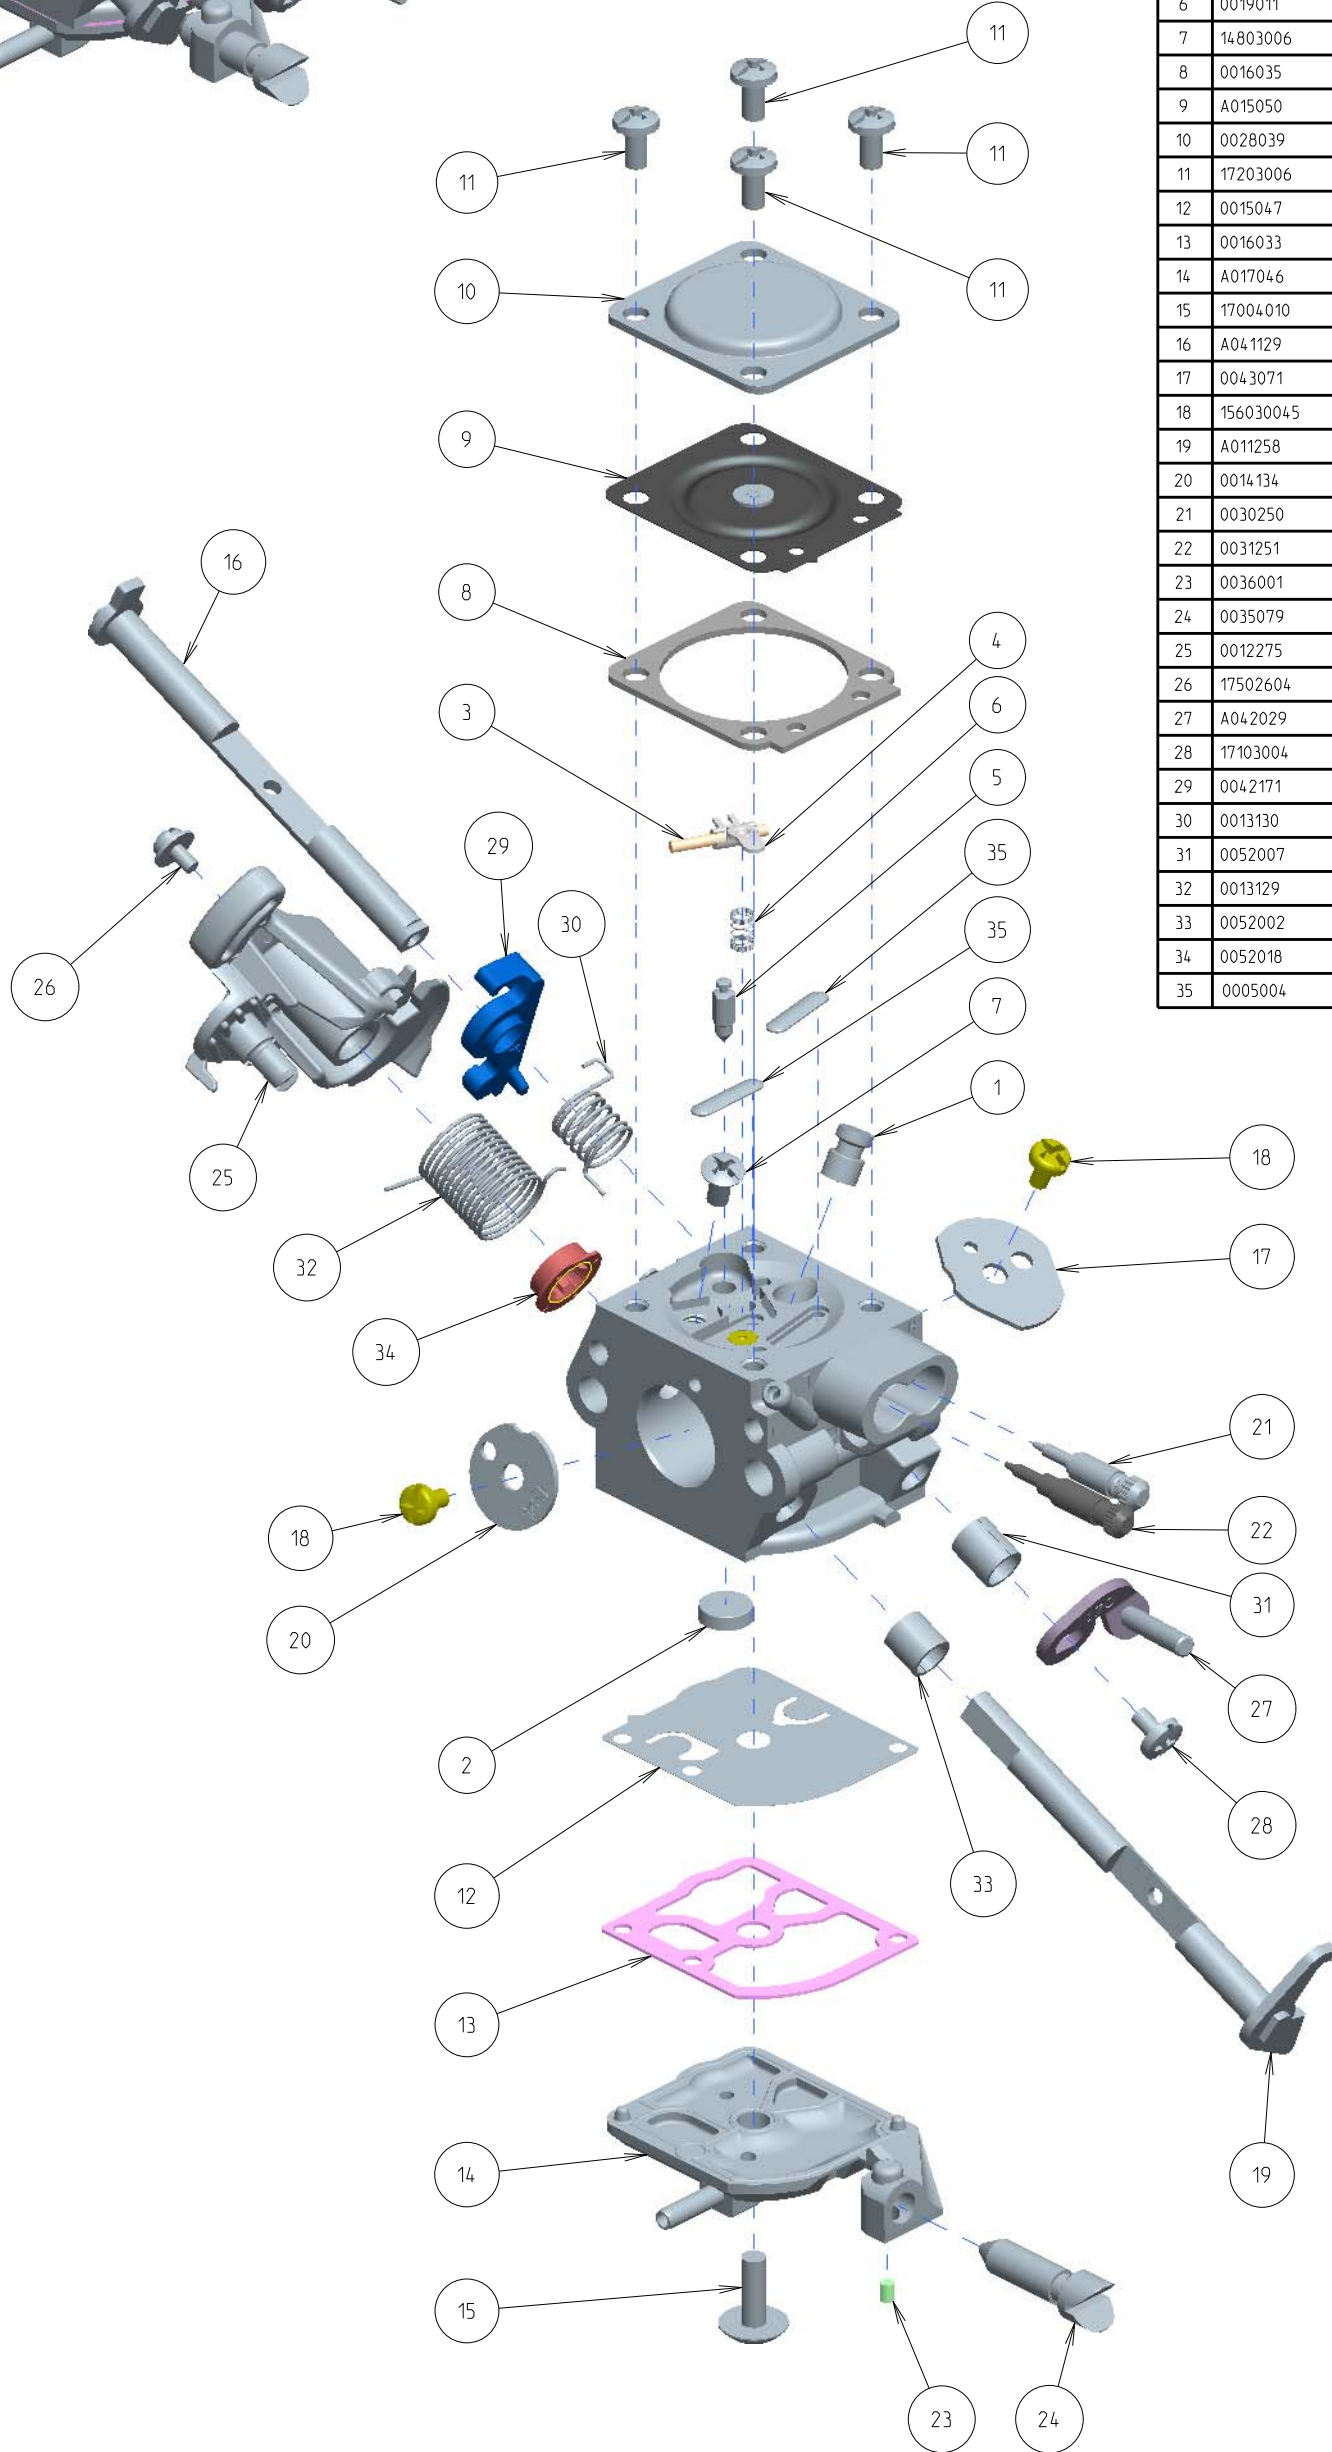

C1M-EL37B

ITEM	ZAMA PART NR.	DESCRIPTION
	C1M-EL37B	CARBURETOR ASSEMBLY
	RB-145	REBUILD KIT (2,3,4,5,6,8,9,12,13,35)
	GND-81	GASKET & DIAPHRAGM KIT (8,9,12,13)
	K017080	COVER KIT, PUMP (14,23,24)
	A088010	BODY ASS'Y, AIRHEAD
1	A007239	NOZZLE ASS'Y, CHECK VALVE
2	0004011	STRAINER
3	0021001	PIN
4	0020012	LEVER, METERING
5	0018004	VALVE, INLET NEEDLE
6	0019011	SPRING, METERING LEVER
7	14803006	SCREW
8	0016035	GASKET, METERING CHAMBER
9	A015050	DIAPHRAGM ASS'Y, METERING
10	0028039	COVER, METERING
11	17203006	SCREW (WITH SERRATION)
12	0015047	DIAPHRAGM, PUMP
13	0016033	GASKET, PUMP
14	A017046	COVER ASS'Y, PUMP
15	17004010	SCREW (PUMP COVER)
16	A041129	SHAFT ASS'Y, CHOKE
17	0043071	VALVE, CHOKE
18	156030045	SCREW
19	A011258	SHAFT ASS'Y, THROTTLE
20	0014134	VALVE, THROTTLE
21	0030250	SCREW, MAIN MIXTURE
22	0031251	SCREW, IDLE MIXTURE
23	0036001	PIECE, FRICTION
24	0035079	SCREW, THROTTLE ADJUST
25	0012275	LEVER, THROTTLE
26	17502604	SCREW
27	A042029	LEVER ASS'Y, CHOKE
28	17103004	SCREW
29	0042171	LEVER, CHOKE
30	0013130	SPRING, CHOKE RETURN
31	0052007	COLLAR
32	0013129	SPRING, THROTTLE RETURN
33	0052002	COLLAR
34	0052018	COLLAR
35	0005004	PLUG, WELCH