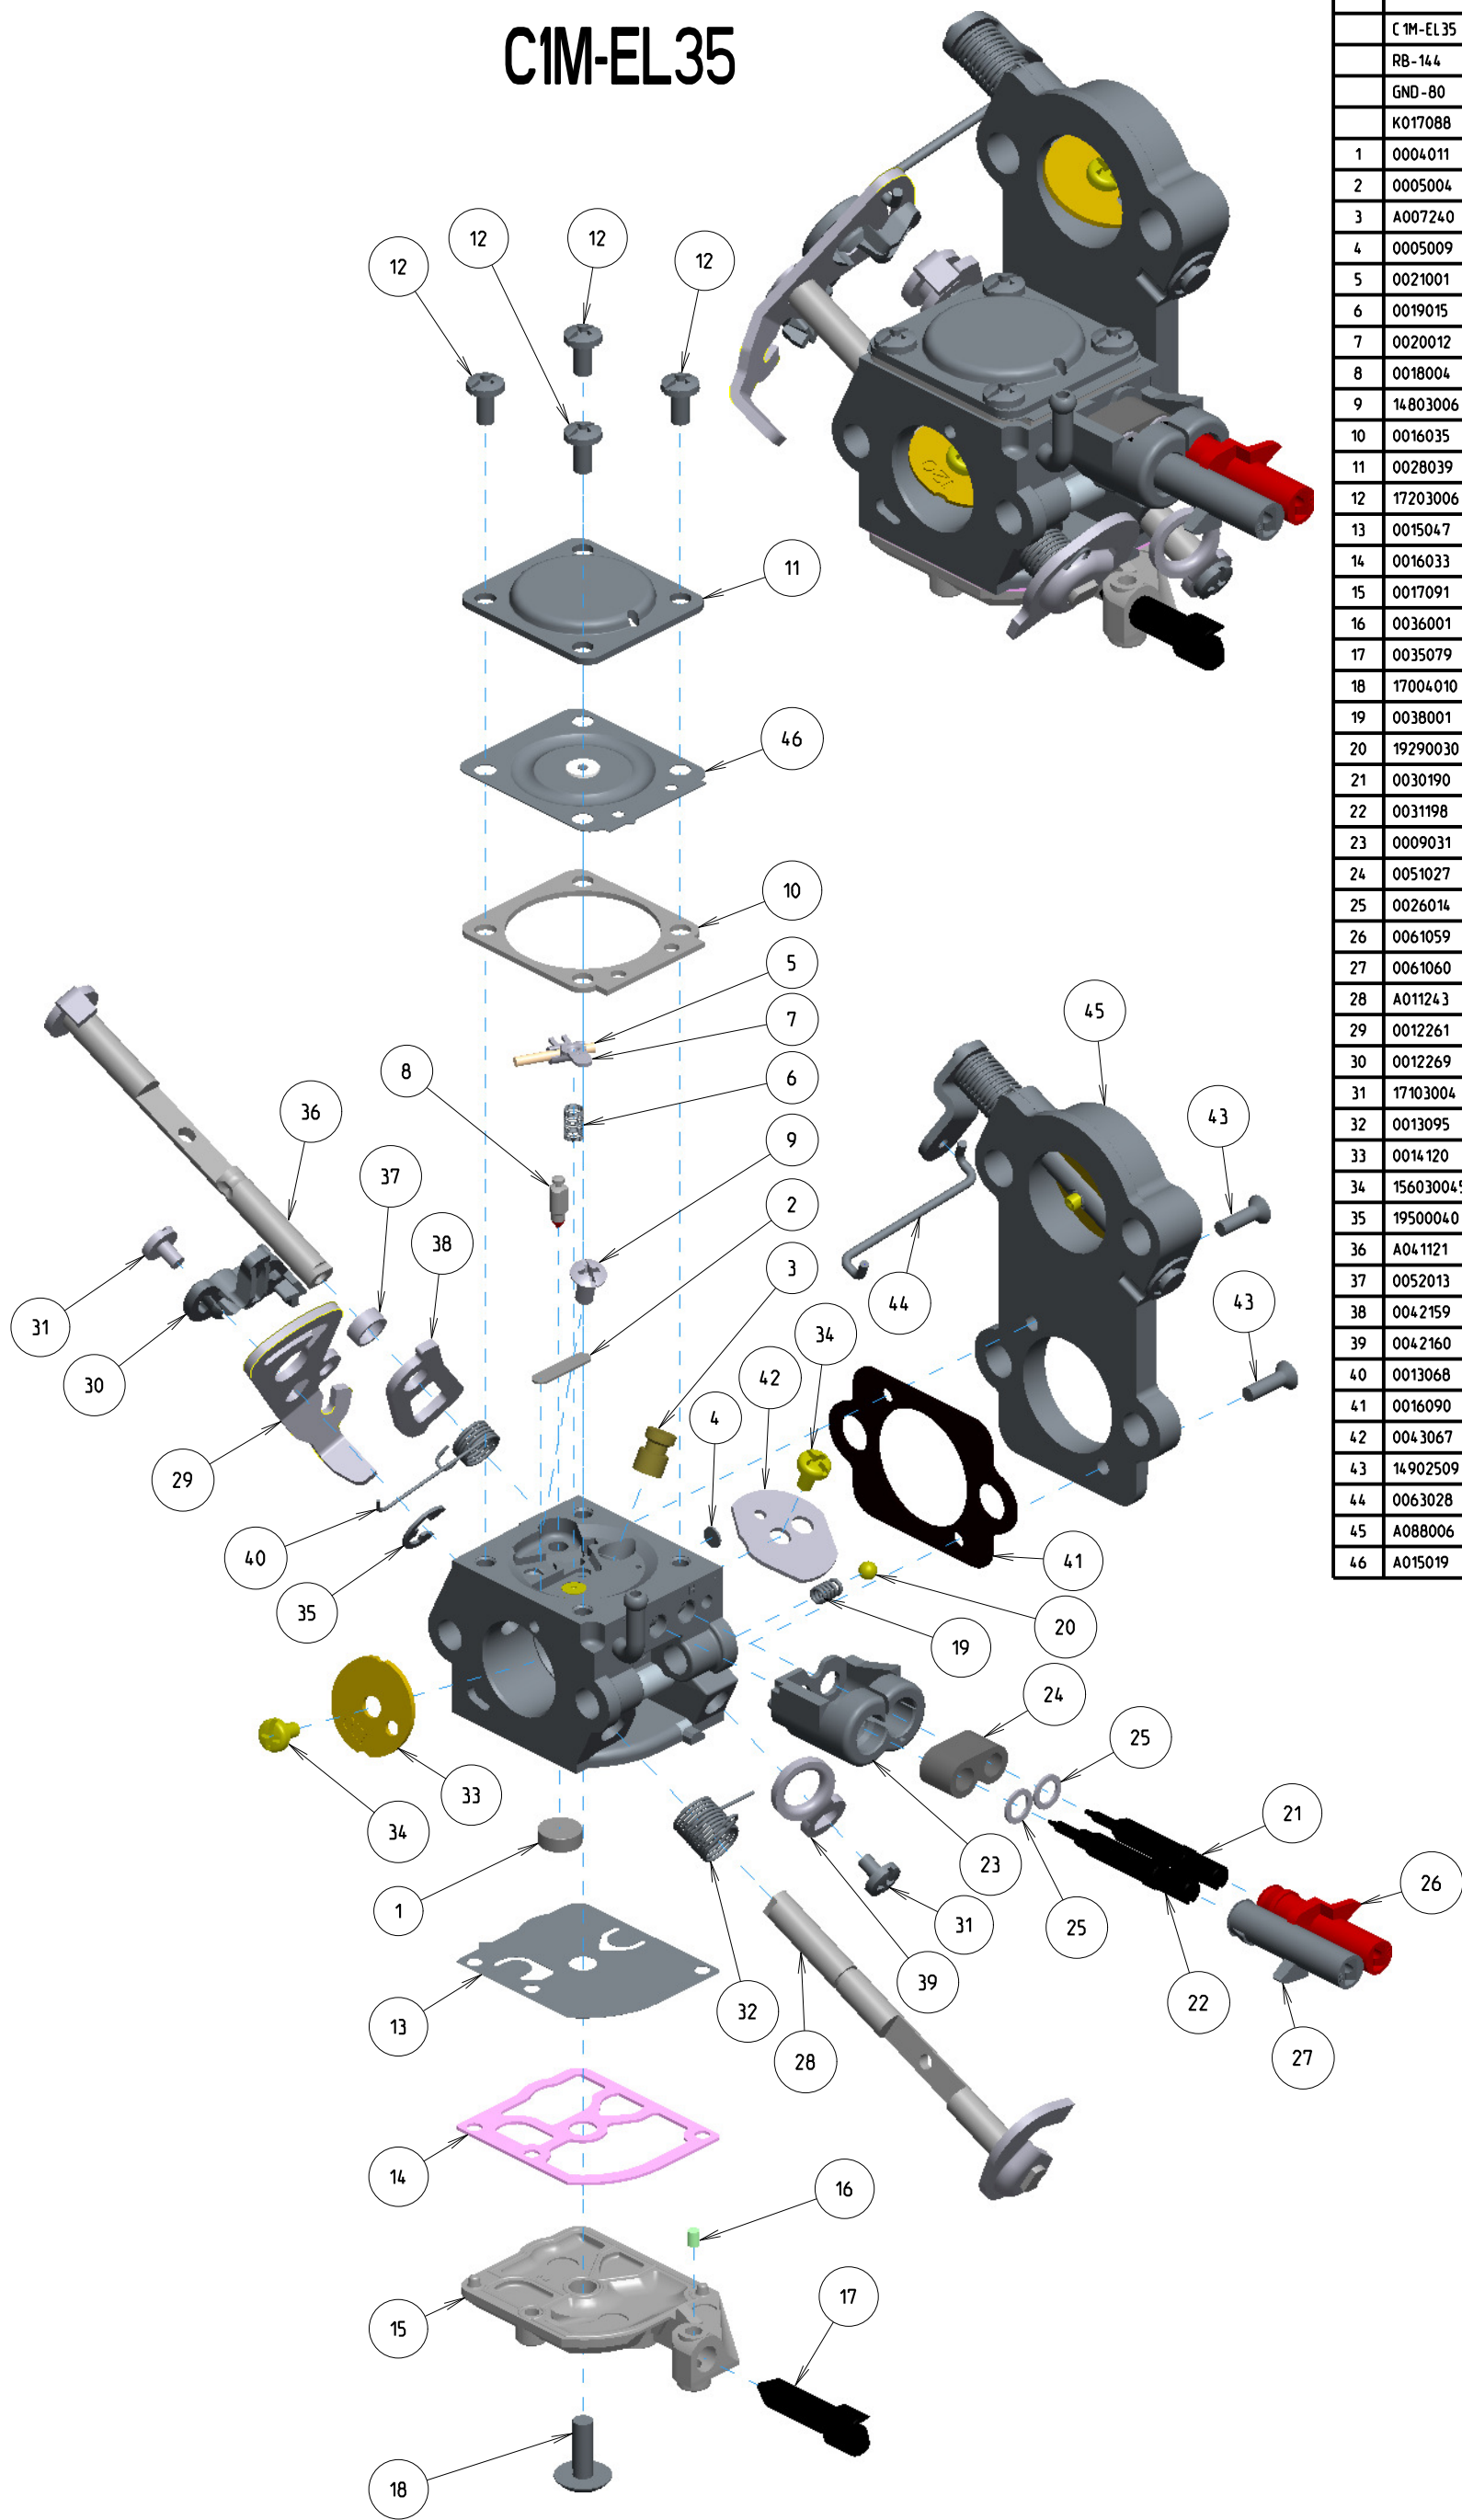

C1M-EL35

ITEM	ZAMA PART NR.	DESCRIPTION
	C1M-EL35	CARBURETOR ASSEMBLY
	RB-144	REBUILD KIT (1,2,5,6,7,8,10,13,14,46)
	GND-80	GASKET & DIAPHRAGM KIT (10,13,14,46)
	K017088	COVER KIT,PUMP (15,16,17)
1	0004011	STRAINER
2	0005004	PLUG,WELCH
3	A007240	NOZZLE ASS'Y. CHECK VALVE
4	0005009	PLUG,WELCH
5	0021001	PIN
6	0019015	SPRING. METERING LEVER
7	0020012	LEVER,METERING
8	0018004	VALVE. INLET NEEDLE
9	14803006	SCREW (METERING LEVER PIN)
10	0016035	GASKET.METERING CHAMBER
11	0028039	COVER. METERING
12	17203006	SCREW (WITH SERRATION)
13	0015047	DIAPHRAGM,PUMP
14	0016033	GASKET. PUMP
15	0017091	COVER.PUMP
16	0036001	PIECE. FRICTION
17	0035079	SCREW. THROTTLE ADJUST
18	17004010	SCREW (PUMP COVER)
19	0038001	SPRING. FRICTION
20	19290030	BALL. STEEL
21	0030190	SCREW. MAIN MIXTURE
22	0031198	SCREW. IDLE MIXTURE
23	0009031	RETAINER.LIMIT CAP
24	0051027	BOOT
25	0026014	WASHER
26	0061059	LIMITER. TAMPER RESISTANCE (WHITE)
27	0061060	LIMITER. TAMPER RESISTANCE (RED)
28	A011243	SHAFT ASS'Y. THROTTLE
29	0012261	LEVER. THROTTLE
30	0012269	LEVER Z. LOCK
31	17103004	SCREW
32	0013095	SPRING. THROTTLE RETURN
33	0014120	VALVE. THROTTLE
34	156030045	SCREW
35	19500040	E-RING
36	A041121	SHAFT ASS'Y. CHOKE
37	0052013	COLLAR
38	0042159	LEVER. CHOKE
39	0042160	LEVER. CHOKE
40	0013068	SPRING. CHOKE RETURN
41	0016090	GASKET,AIR HEAD
42	0043067	VALVE. CHOKE
43	14902509	SCREW
44	0063028	ROD LINKAGE. AIR HEAD
45	A088006	AIR HEAD BODY ASS'Y
46	A015019	DIAPHRAGM ASS'Y. METERING