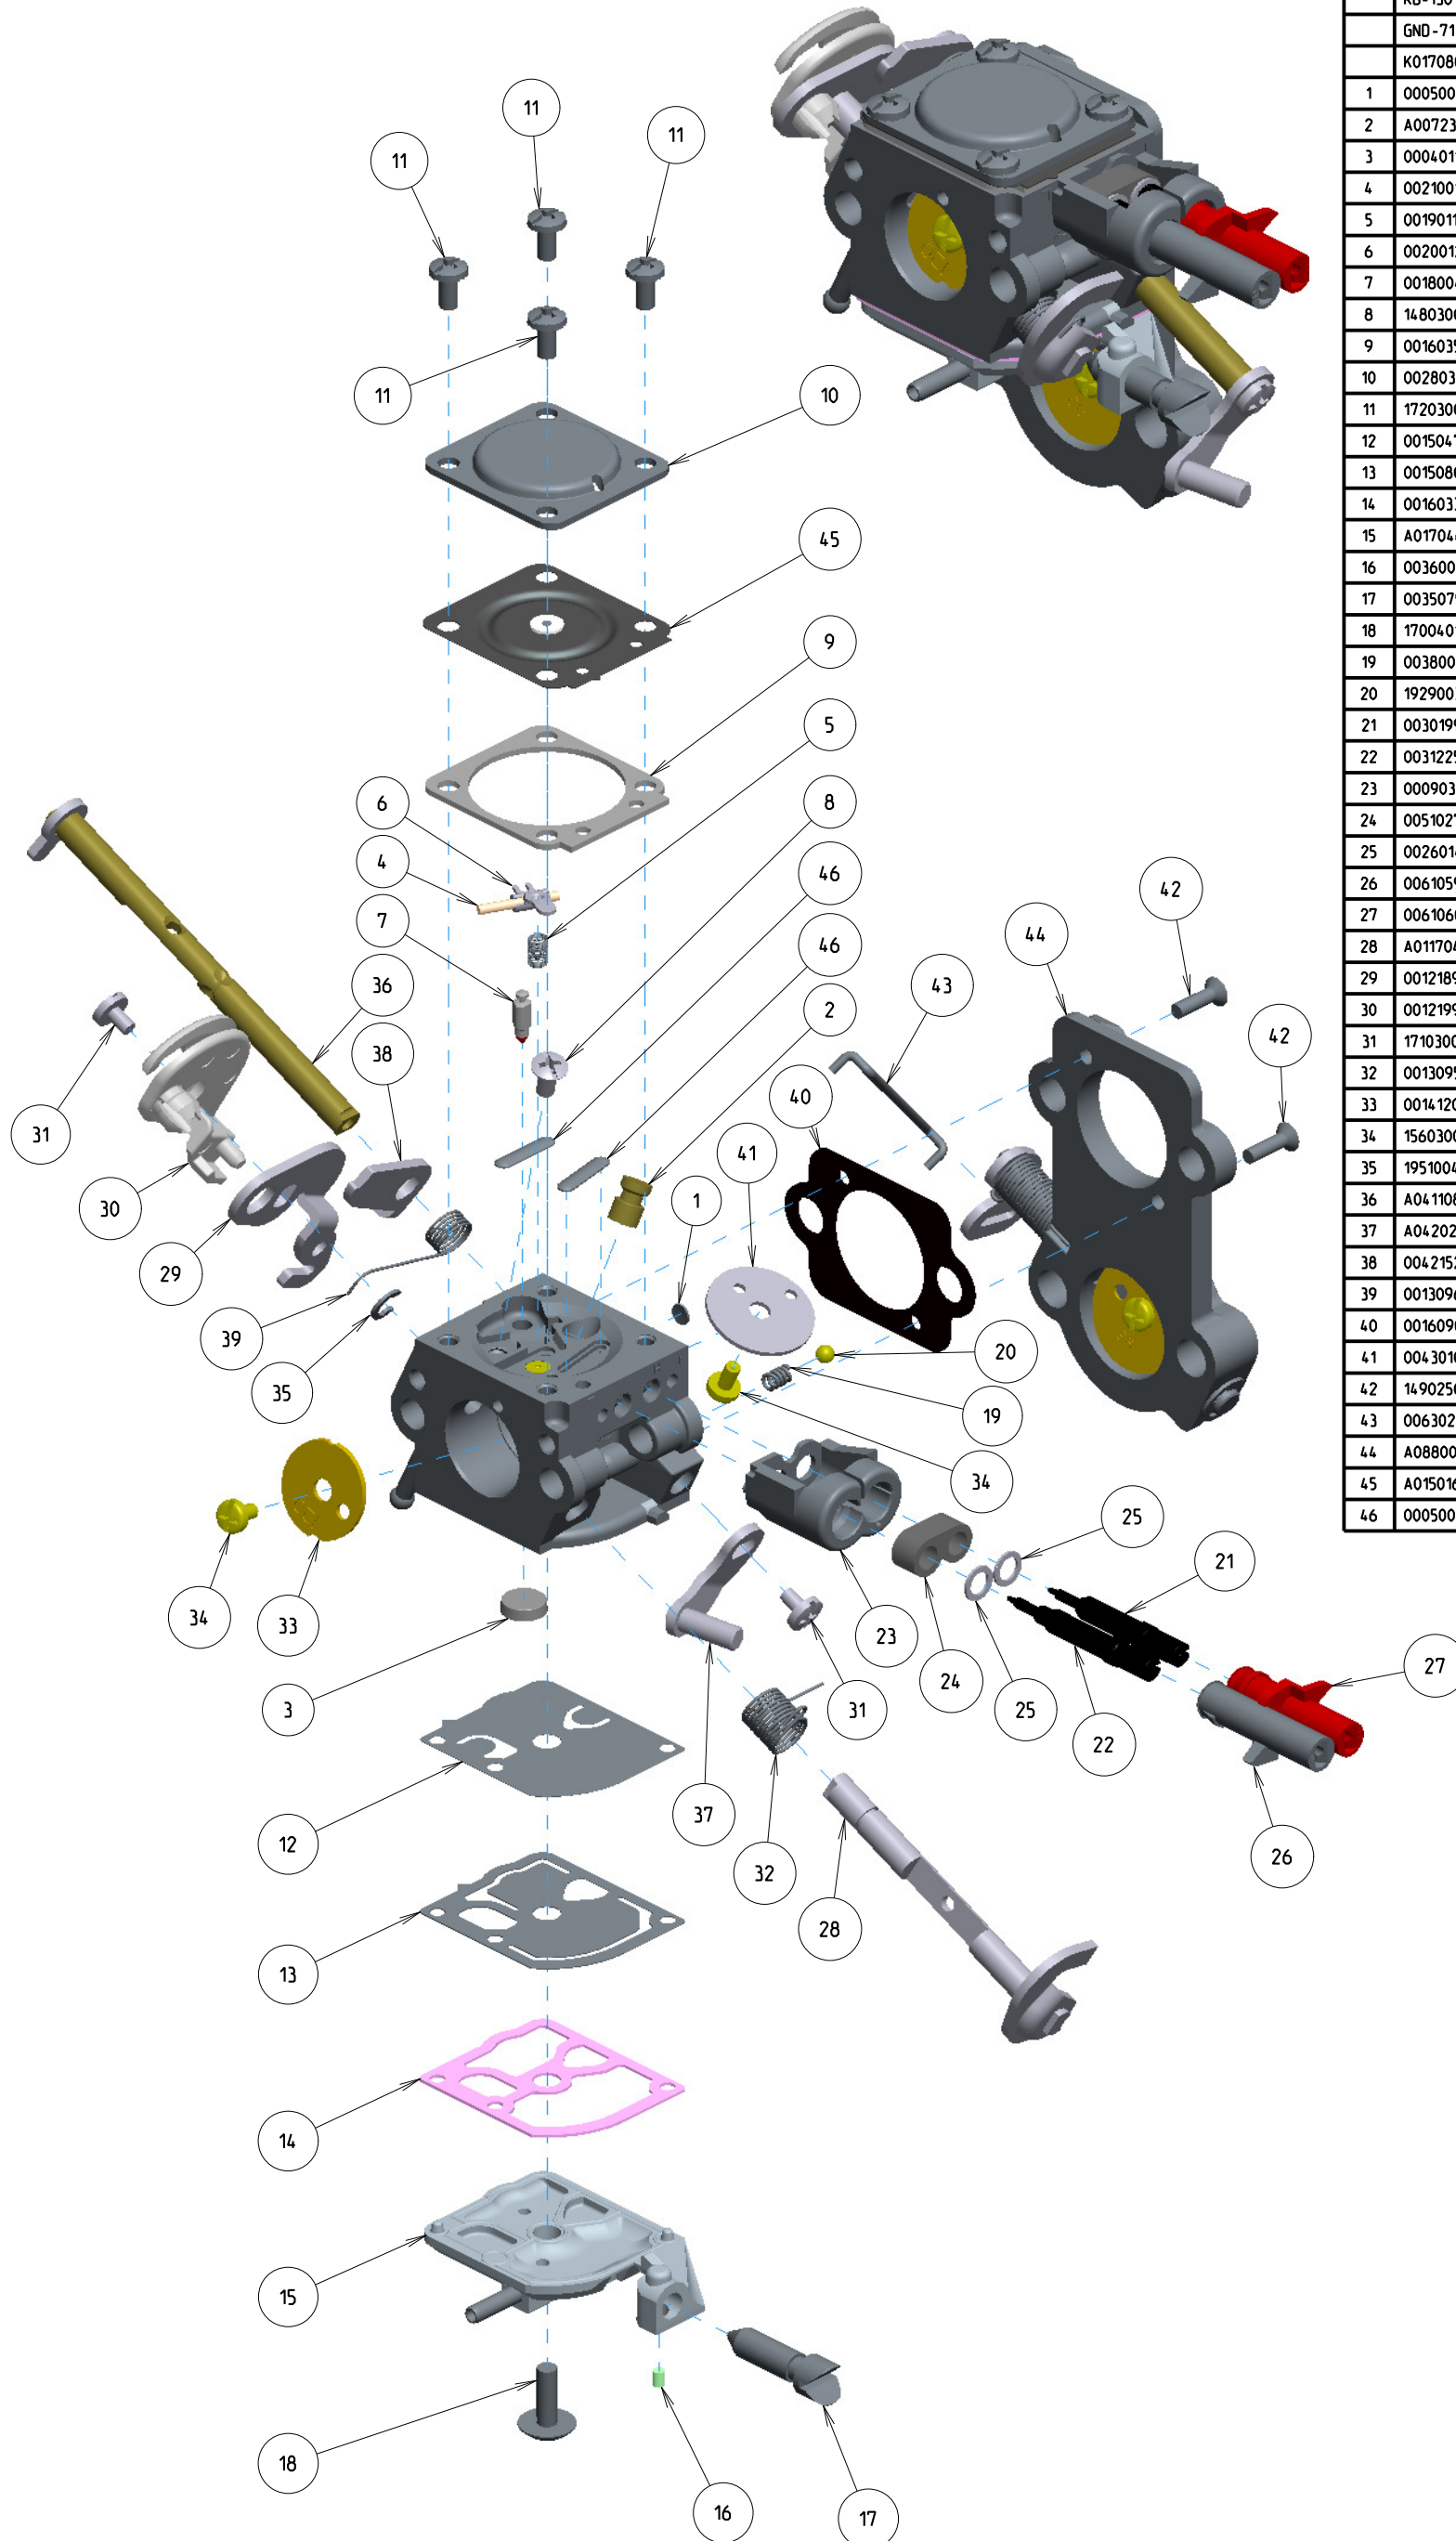

# C1M-EL28B

ITEM	ZAMA PART NR.	DESCRIPTION
	C1M-EL28B	CARBURETOR ASSEMBLY
	RB-130	REBUILD KIT (3.4.5.6.7.9.12.13.14.45.46)
	GND-71	GASKET & DIAPHRAGM KIT (9.12.13.14.45)
	K017080	COVER KIT. PUMP (15.16.17)
1	0005009	PLUG. WELCH
2	A007239	NOZZLE ASS'Y. CHECK VALVE
3	0004011	STRAINER
4	0021001	PIN
5	0019011	SPRING.METERING LEVER
6	0020012	LEVER.METERING
7	0018004	VALVE. INLET NEEDLE
8	14803006	SCREW (METERING LEVER PIN)
9	0016035	GASKET.METERING CHAMBER
10	0028039	COVER. METERING
11	17203006	SCREW (WITH SERRATION)
12	0015047	DIAPHRAGM.PUMP
13	0015080	DIAPHRAGM.BACKUP
14	0016033	GASKET. PUMP
15	A017046	COVER ASS'Y. PUMP
16	0036001	PIECE. FRICTION
17	0035079	SCREW. THROTTLE ADJUST
18	17004010	SCREW (PUMP COVER)
19	0038001	SPRING. FRICTION
20	19290030	BALL. STEEL
21	0030199	SCREW. MAIN MIXTURE
22	0031225	SCREW. IDLE MIXTURE
23	0009031	RETAINER.LIMIT CAP
24	0051027	BOOT
25	0026014	WASHER
26	0061059	LIMITER. TAMPER RESISTANCE (WHITE)
27	0061060	LIMITER. TAMPER RESISTANCE (RED)
28	A011704	SHAFT ASS'Y. THROTTLE
29	0012189	LEVER.THROTTLE
30	0012199	LEVER. THROTTLE
31	17103004	SCREW
32	0013095	SPRING. THROTTLE RETURN
33	0014120	VALVE. THROTTLE
34	156030045	SCREW
35	19510040	E-RING
36	A041108	SHAFT ASS'Y. CHOKE
37	A042027	LEVER ASS'Y. CHOKE
38	0042152	LEVER.FAST IDLE
39	0013096	SPRING. CHOKE RETURN
40	0016090	GASKET.AIR HEAD
41	0043010	VALVE. CHOKE
42	14902509	SCREW
43	0063027	ROD LINKAGE.AIR HEAD
44	A088003	BODY. ASS'Y AIR HEAD
45	A015016	DIAPHRAGM ASS'Y. METERING
46	0005004	PLUG. WELCH