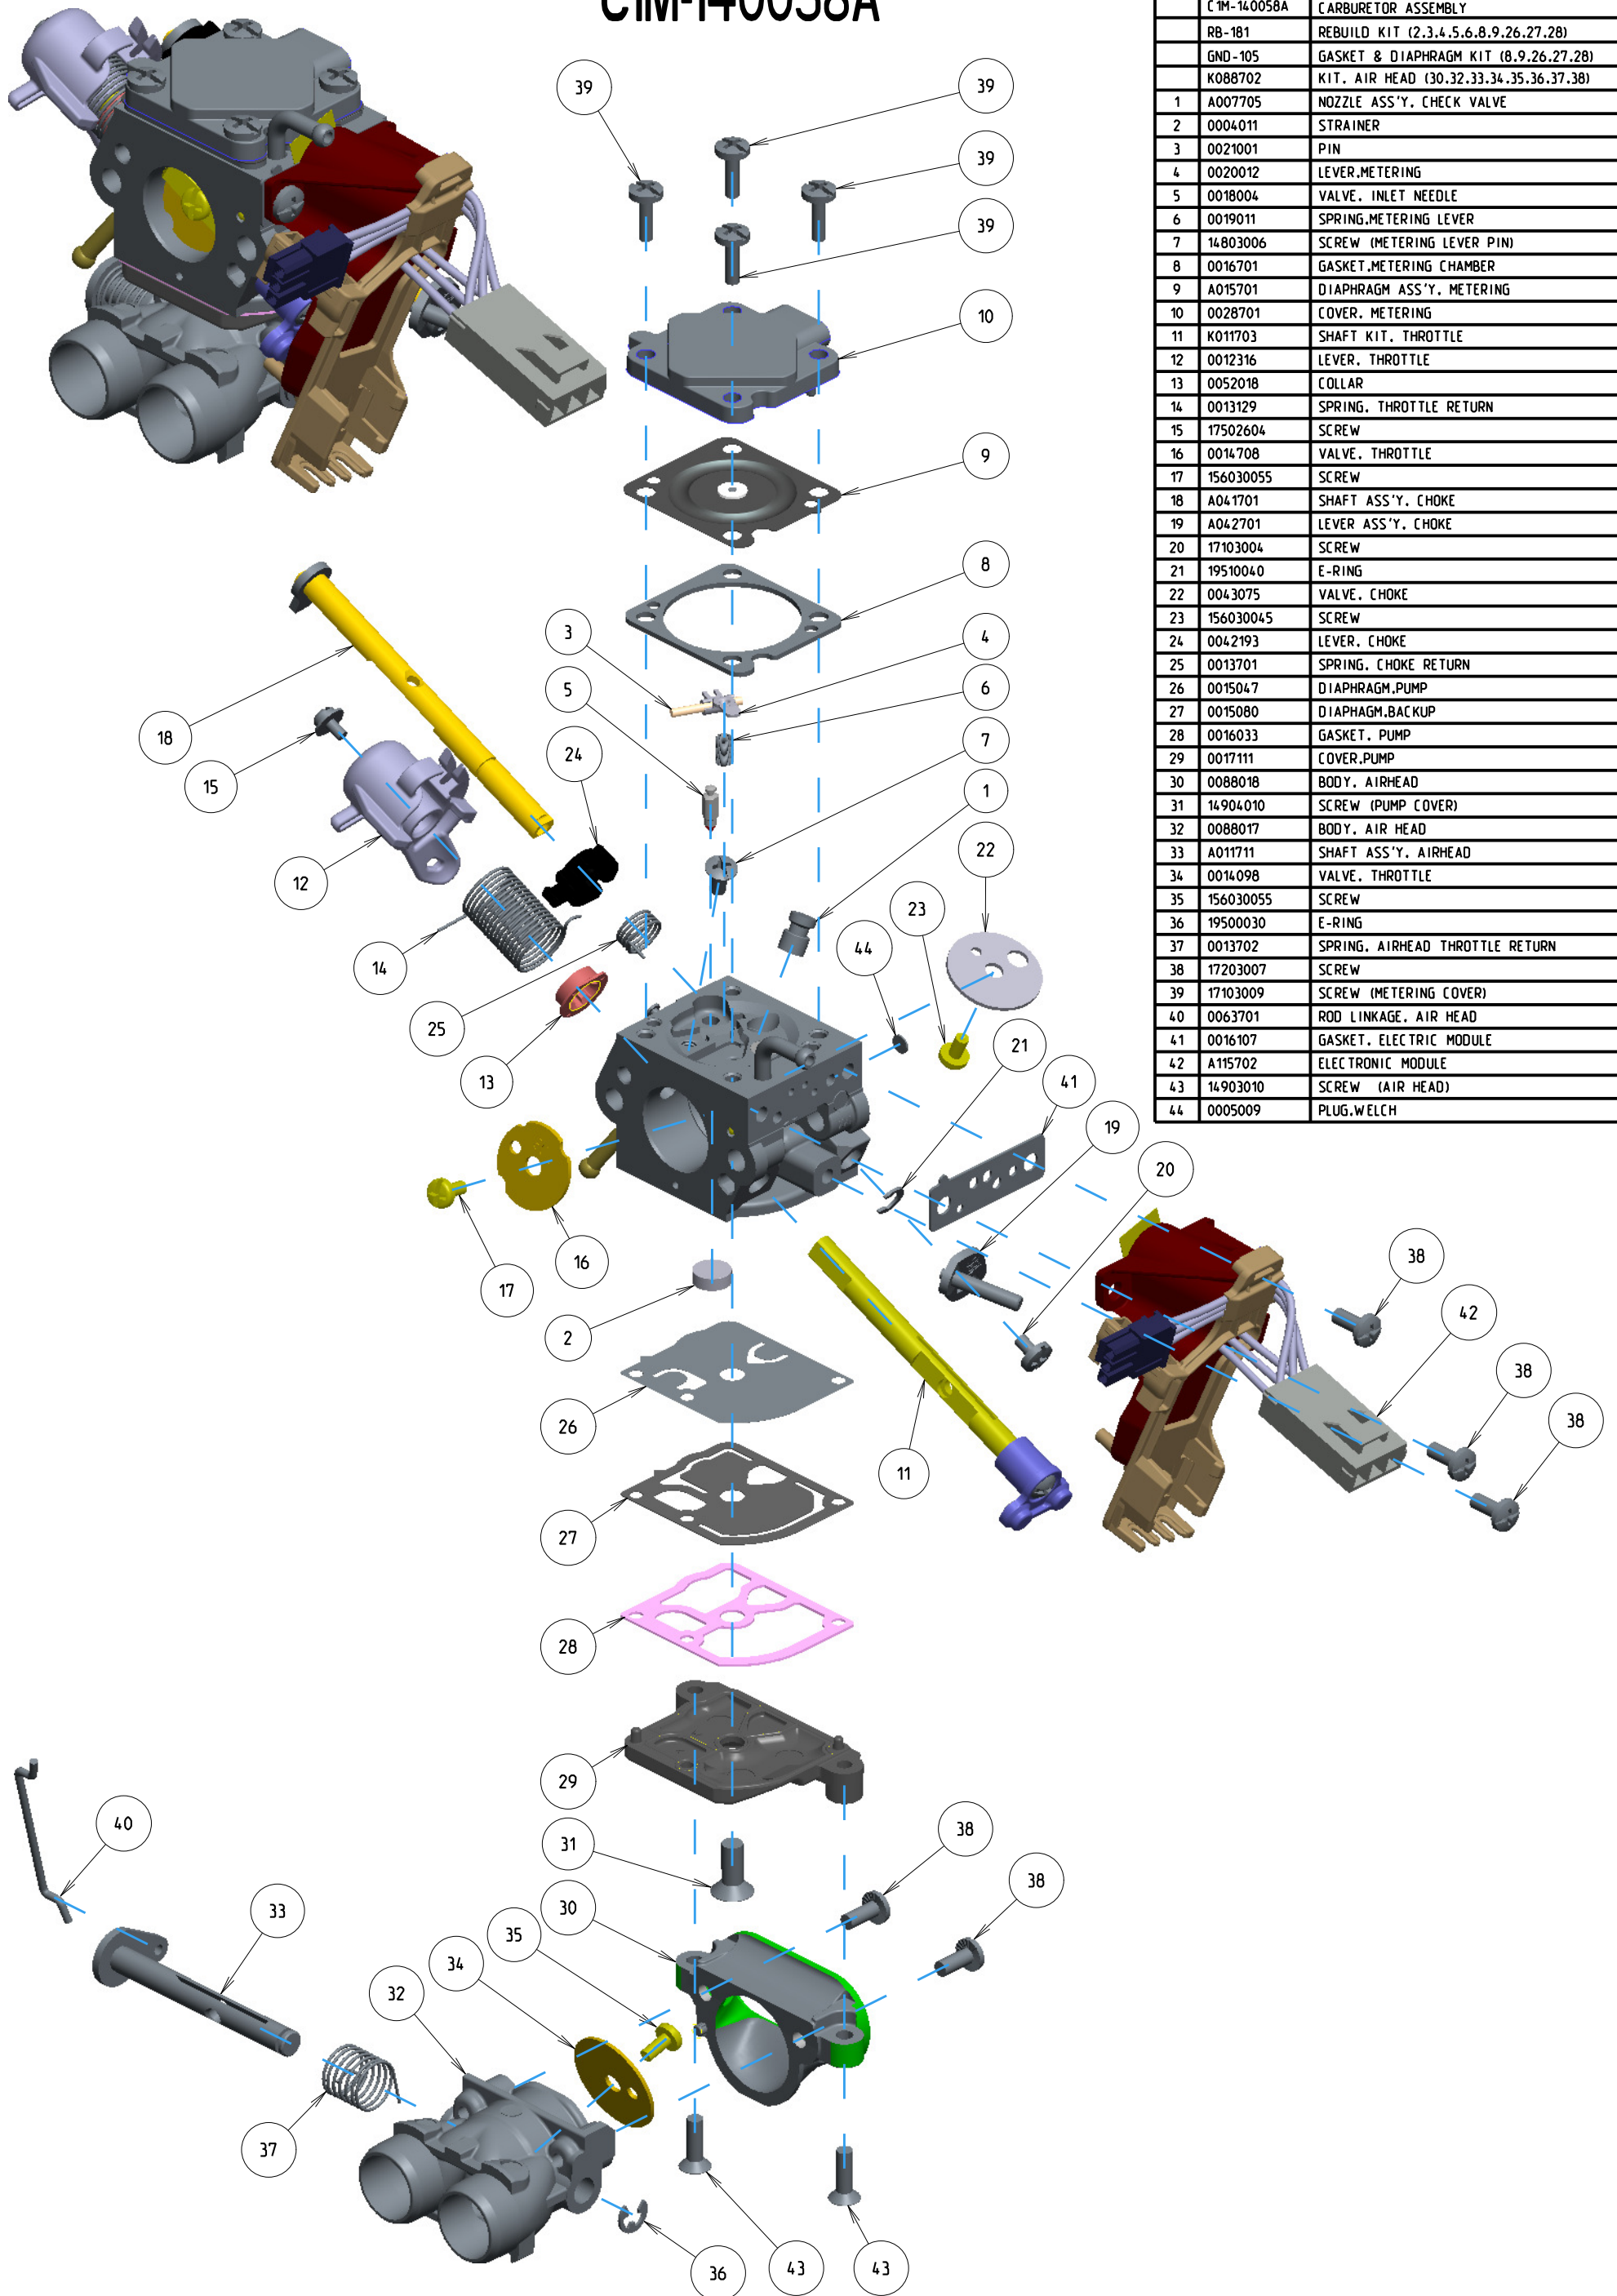

C1M-140058A

ITEM	ZAMA PART NR.	DESCRIPTION
	C1M-140058A	CARBURETOR ASSEMBLY
	RB-181	REBUILD KIT (2.3.4.5.6.8.9.26.27.28)
	GND-105	GASKET & DIAPHRAGM KIT (8.9.26.27.28)
	K088702	KIT, AIR HEAD (30.32.33.34.35.36.37.38)
1	A007705	NOZZLE ASS'Y, CHECK VALVE
2	0004011	STRAINER
3	0021001	PIN
4	0020012	LEVER,METERING
5	0018004	VALVE, INLET NEEDLE
6	0019011	SPRING,METERING LEVER
7	14803006	SCREW (METERING LEVER PIN)
8	0016701	GASKET,METERING CHAMBER
9	A015701	DIAPHRAGM ASS'Y, METERING
10	0028701	COVER, METERING
11	K011703	SHAFT KIT, THROTTLE
12	0012316	LEVER, THROTTLE
13	0052018	COLLAR
14	0013129	SPRING, THROTTLE RETURN
15	17502604	SCREW
16	0014708	VALVE, THROTTLE
17	156030055	SCREW
18	A041701	SHAFT ASS'Y, CHOKE
19	A042701	LEVER ASS'Y, CHOKE
20	17103004	SCREW
21	19510040	E-RING
22	0043075	VALVE, CHOKE
23	156030045	SCREW
24	0042193	LEVER, CHOKE
25	0013701	SPRING, CHOKE RETURN
26	0015047	DIAPHRAGM,PUMP
27	0015080	DIAPHRAGM,BACKUP
28	0016033	GASKET, PUMP
29	0017111	COVER,PUMP
30	0088018	BODY, AIRHEAD
31	14904010	SCREW (PUMP COVER)
32	0088017	BODY, AIR HEAD
33	A011711	SHAFT ASS'Y, AIR HEAD
34	0014098	VALVE, THROTTLE
35	156030055	SCREW
36	19500030	E-RING
37	0013702	SPRING, AIRHEAD THROTTLE RETURN
38	17203007	SCREW
39	17103009	SCREW (METERING COVER)
40	0063701	ROD LINKAGE, AIR HEAD
41	0016107	GASKET, ELECTRIC MODULE
42	A115702	ELECTRONIC MODULE
43	14903010	SCREW (AIR HEAD)
44	0005009	PLUG,WELCH